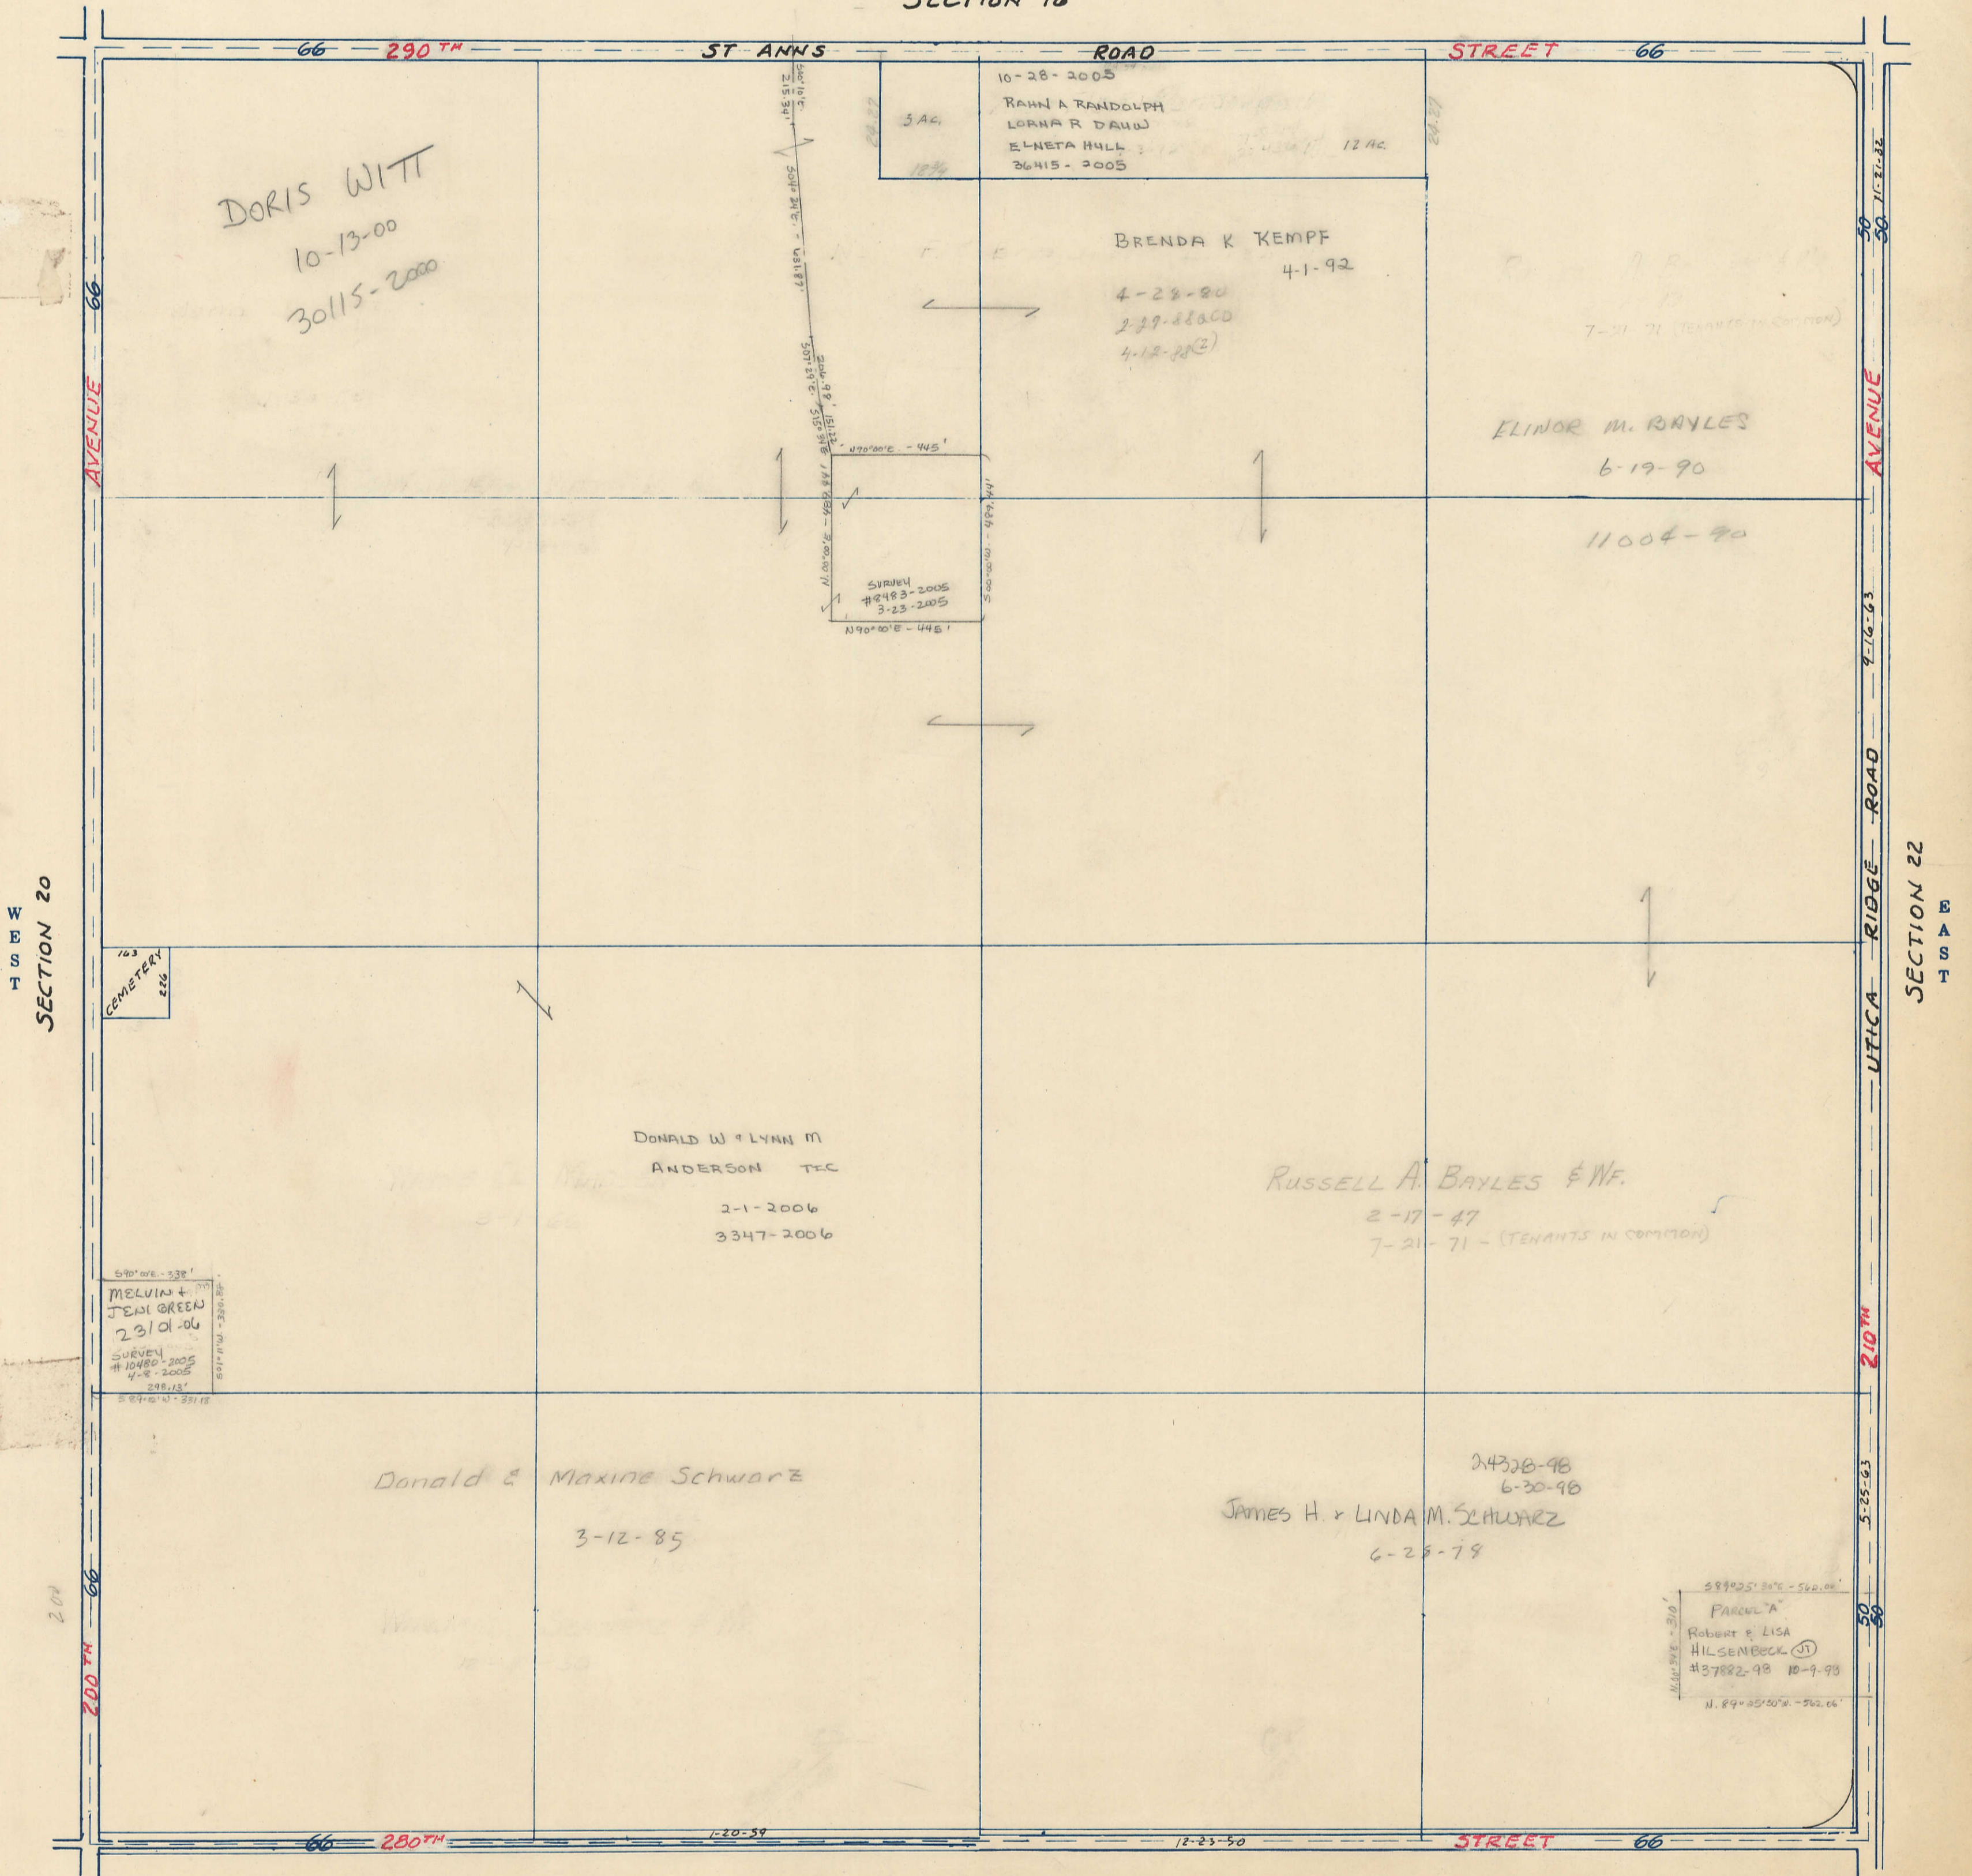

SCALE IN CHAINS

Township 80-North; Range 4

EAST OF THE FIFTH PRINCIPAL MERIDIAN

SCOTT COUNTY, IOWA

BUTLER TOWNSHIP

SCALE IN FEET

NORTH SECTION 16

Transfer Page 51d-113

SOUTH SECTION 28

SECTION 22 EAST