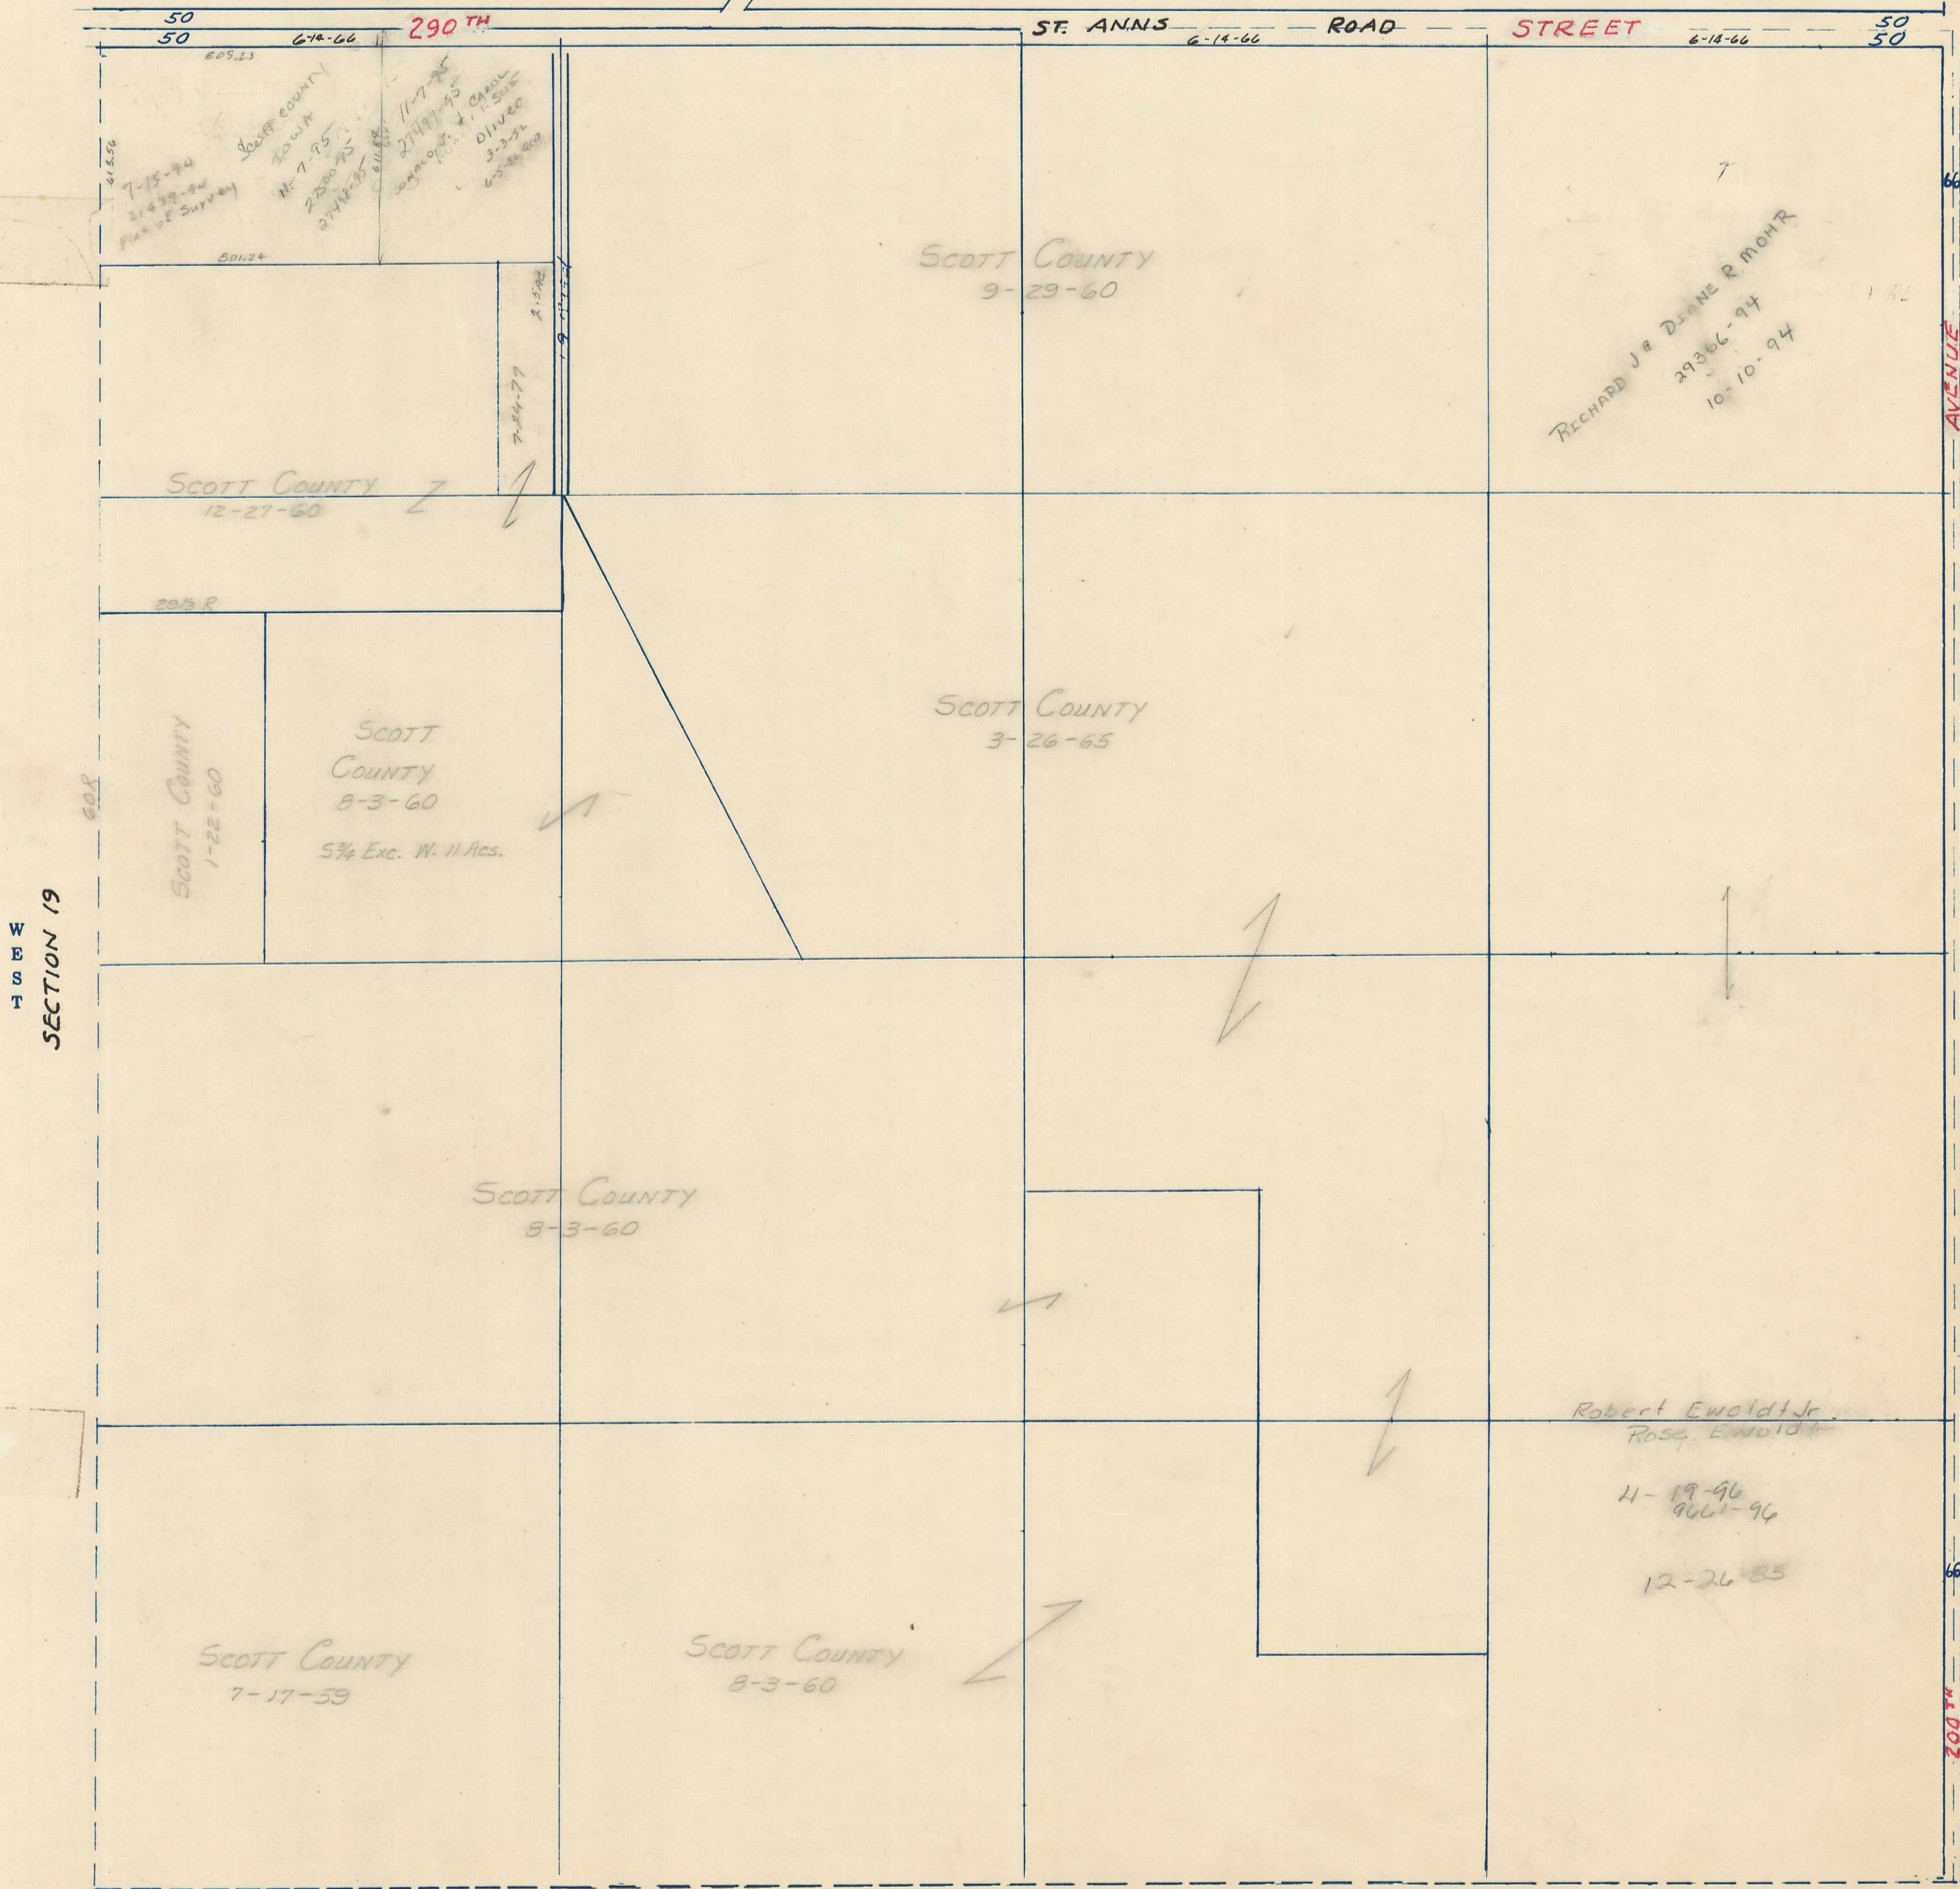

SECTION
20

SCALE IN CHAINS

Township 80-North; Range 4

EAST OF THE FIFTH PRINCIPAL MERIDIAN

SCALE IN FEET

SCOTT COUNTY, IOWA
BUTLER TOWNSHIP

Transfer Page 51d-112

NORTH
SECTION 17

SECTION 19
WEST

SECTION 21
EAST

SOUTH
SECTION 29