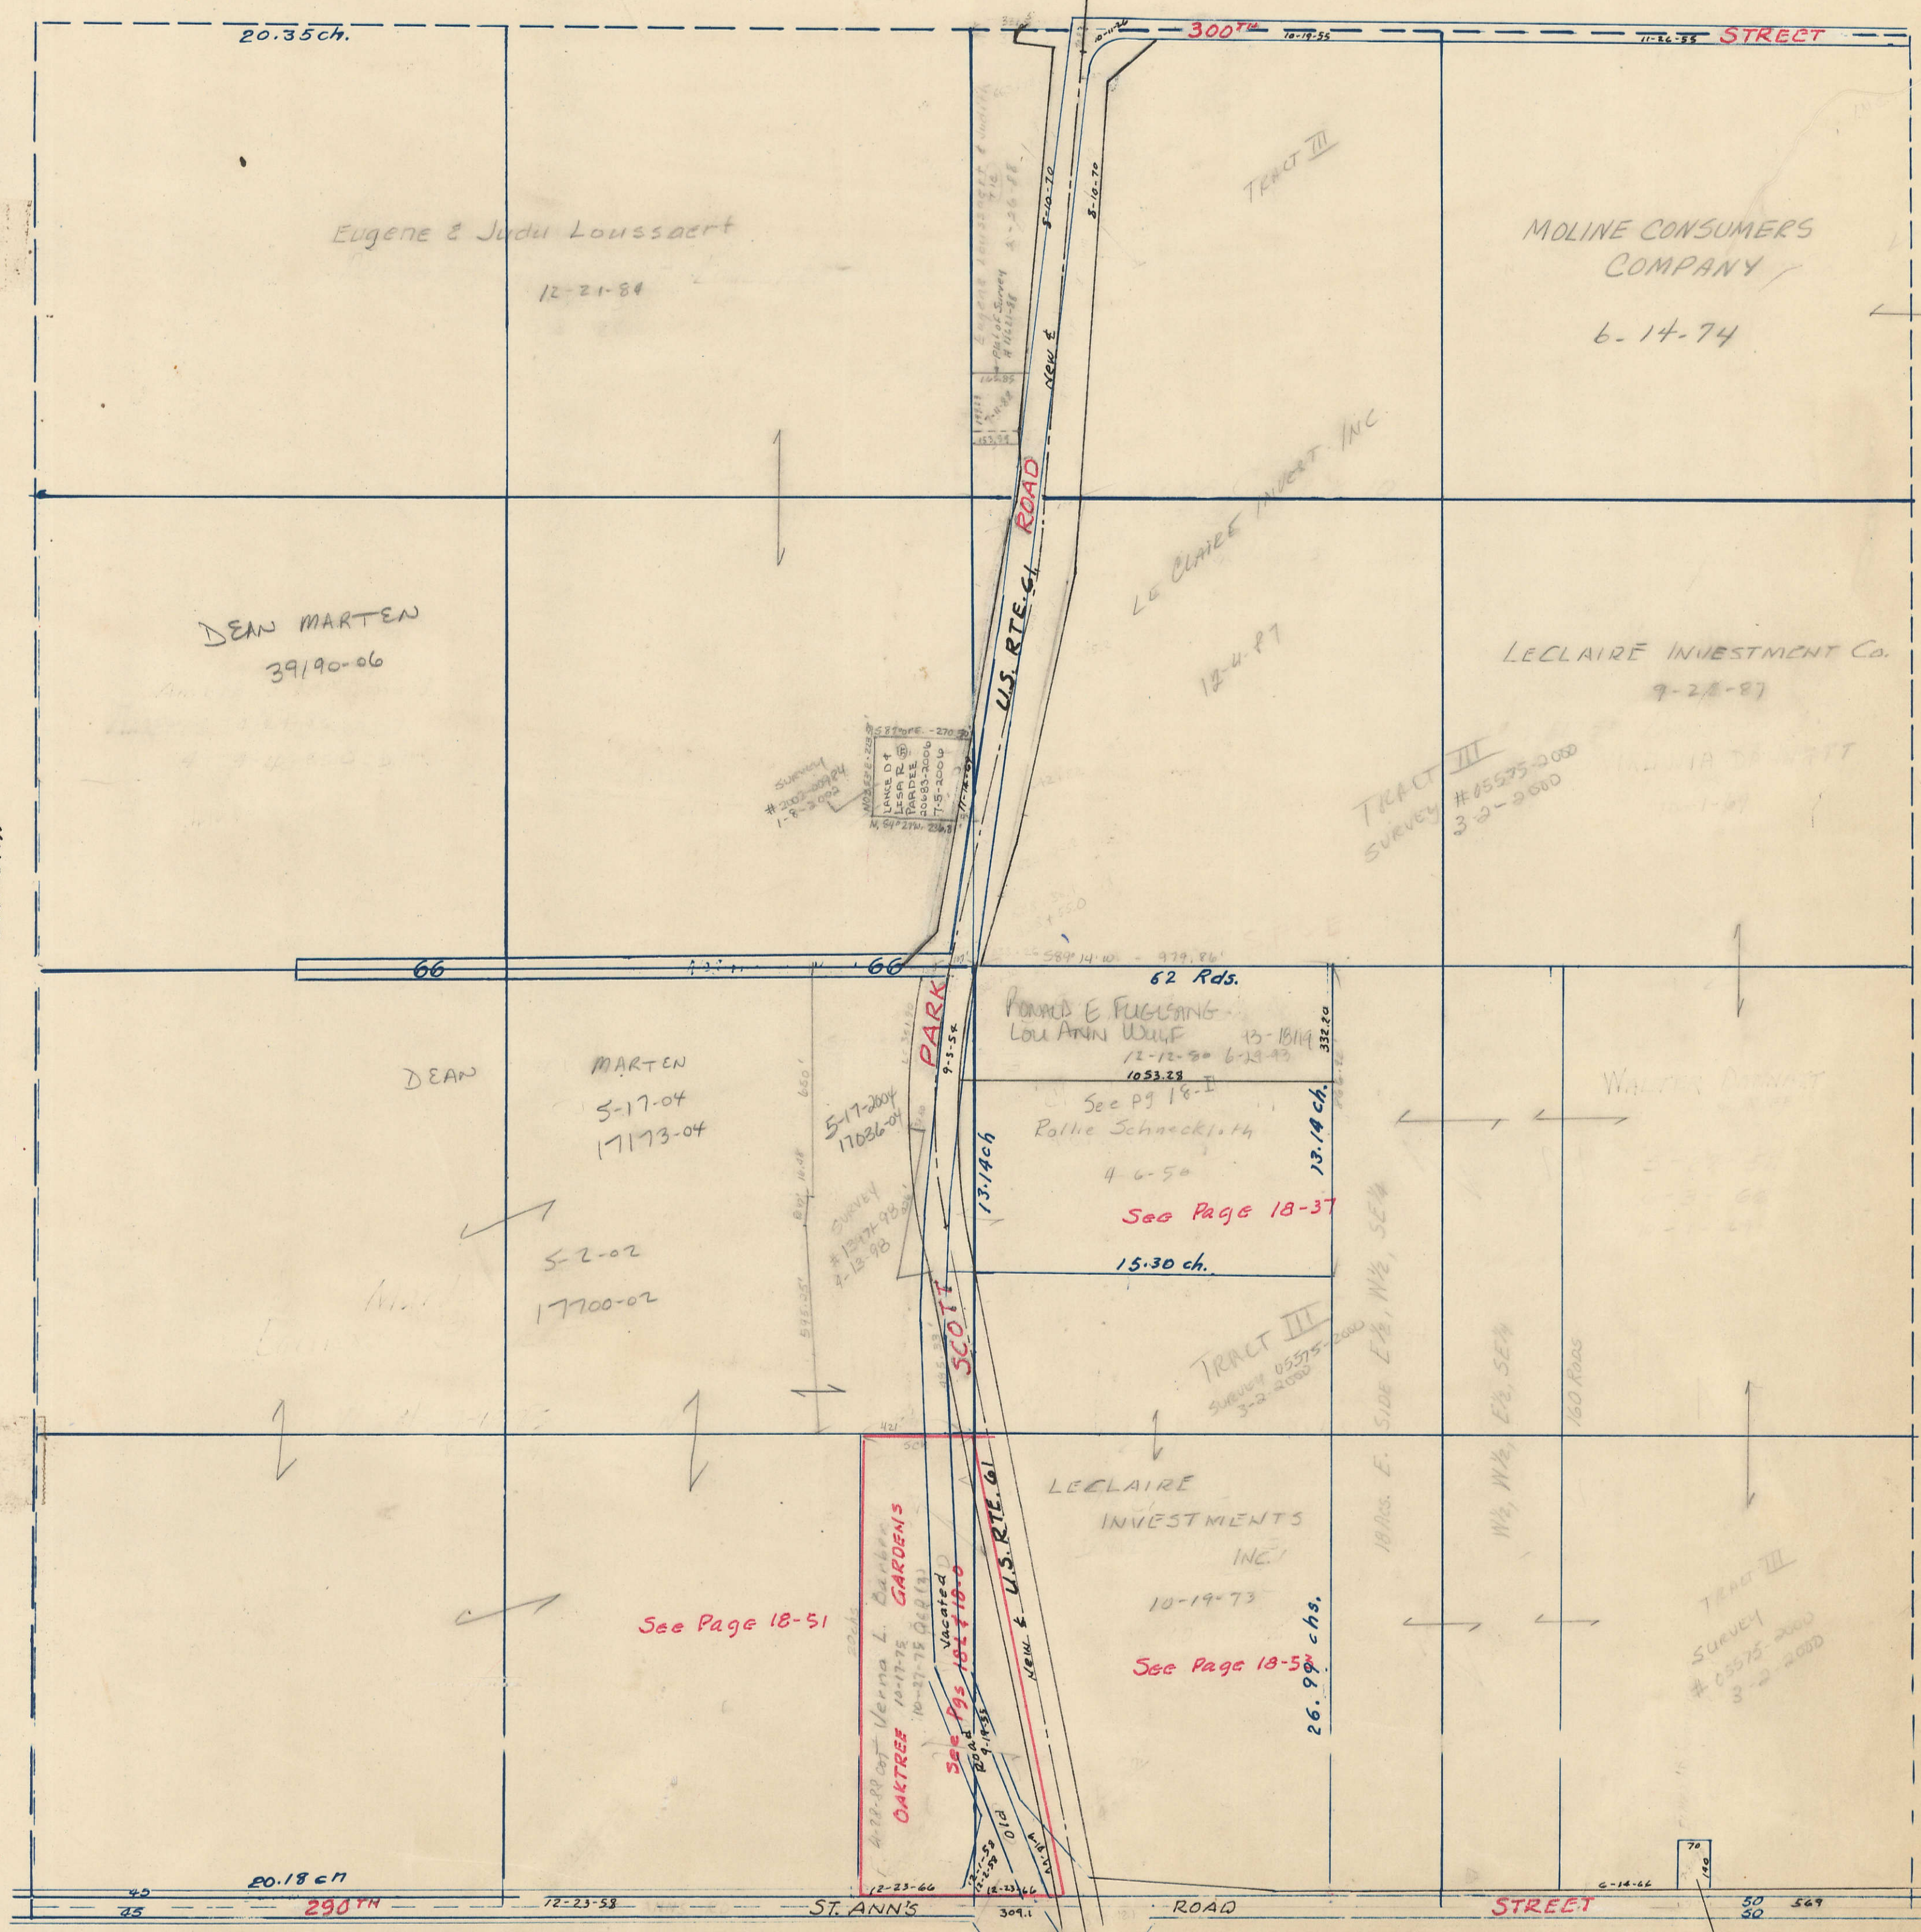

SECTION
18

SCALE IN CHAINS

Township 80-North; Range 4

EAST OF THE FIFTH PRINCIPAL MERIDIAN

SCALE IN FEET

SCOTT COUNTY, IOWA
BUTLER TOWNSHIP

Transfer Pass 51d-110

NORTH
SECTION 7

WINFIELD TOWNSHIP

SECTION 17

SOUTH
SECTION 19

Arnold & Gertrud Wolf
6-24-22, 1721-1921