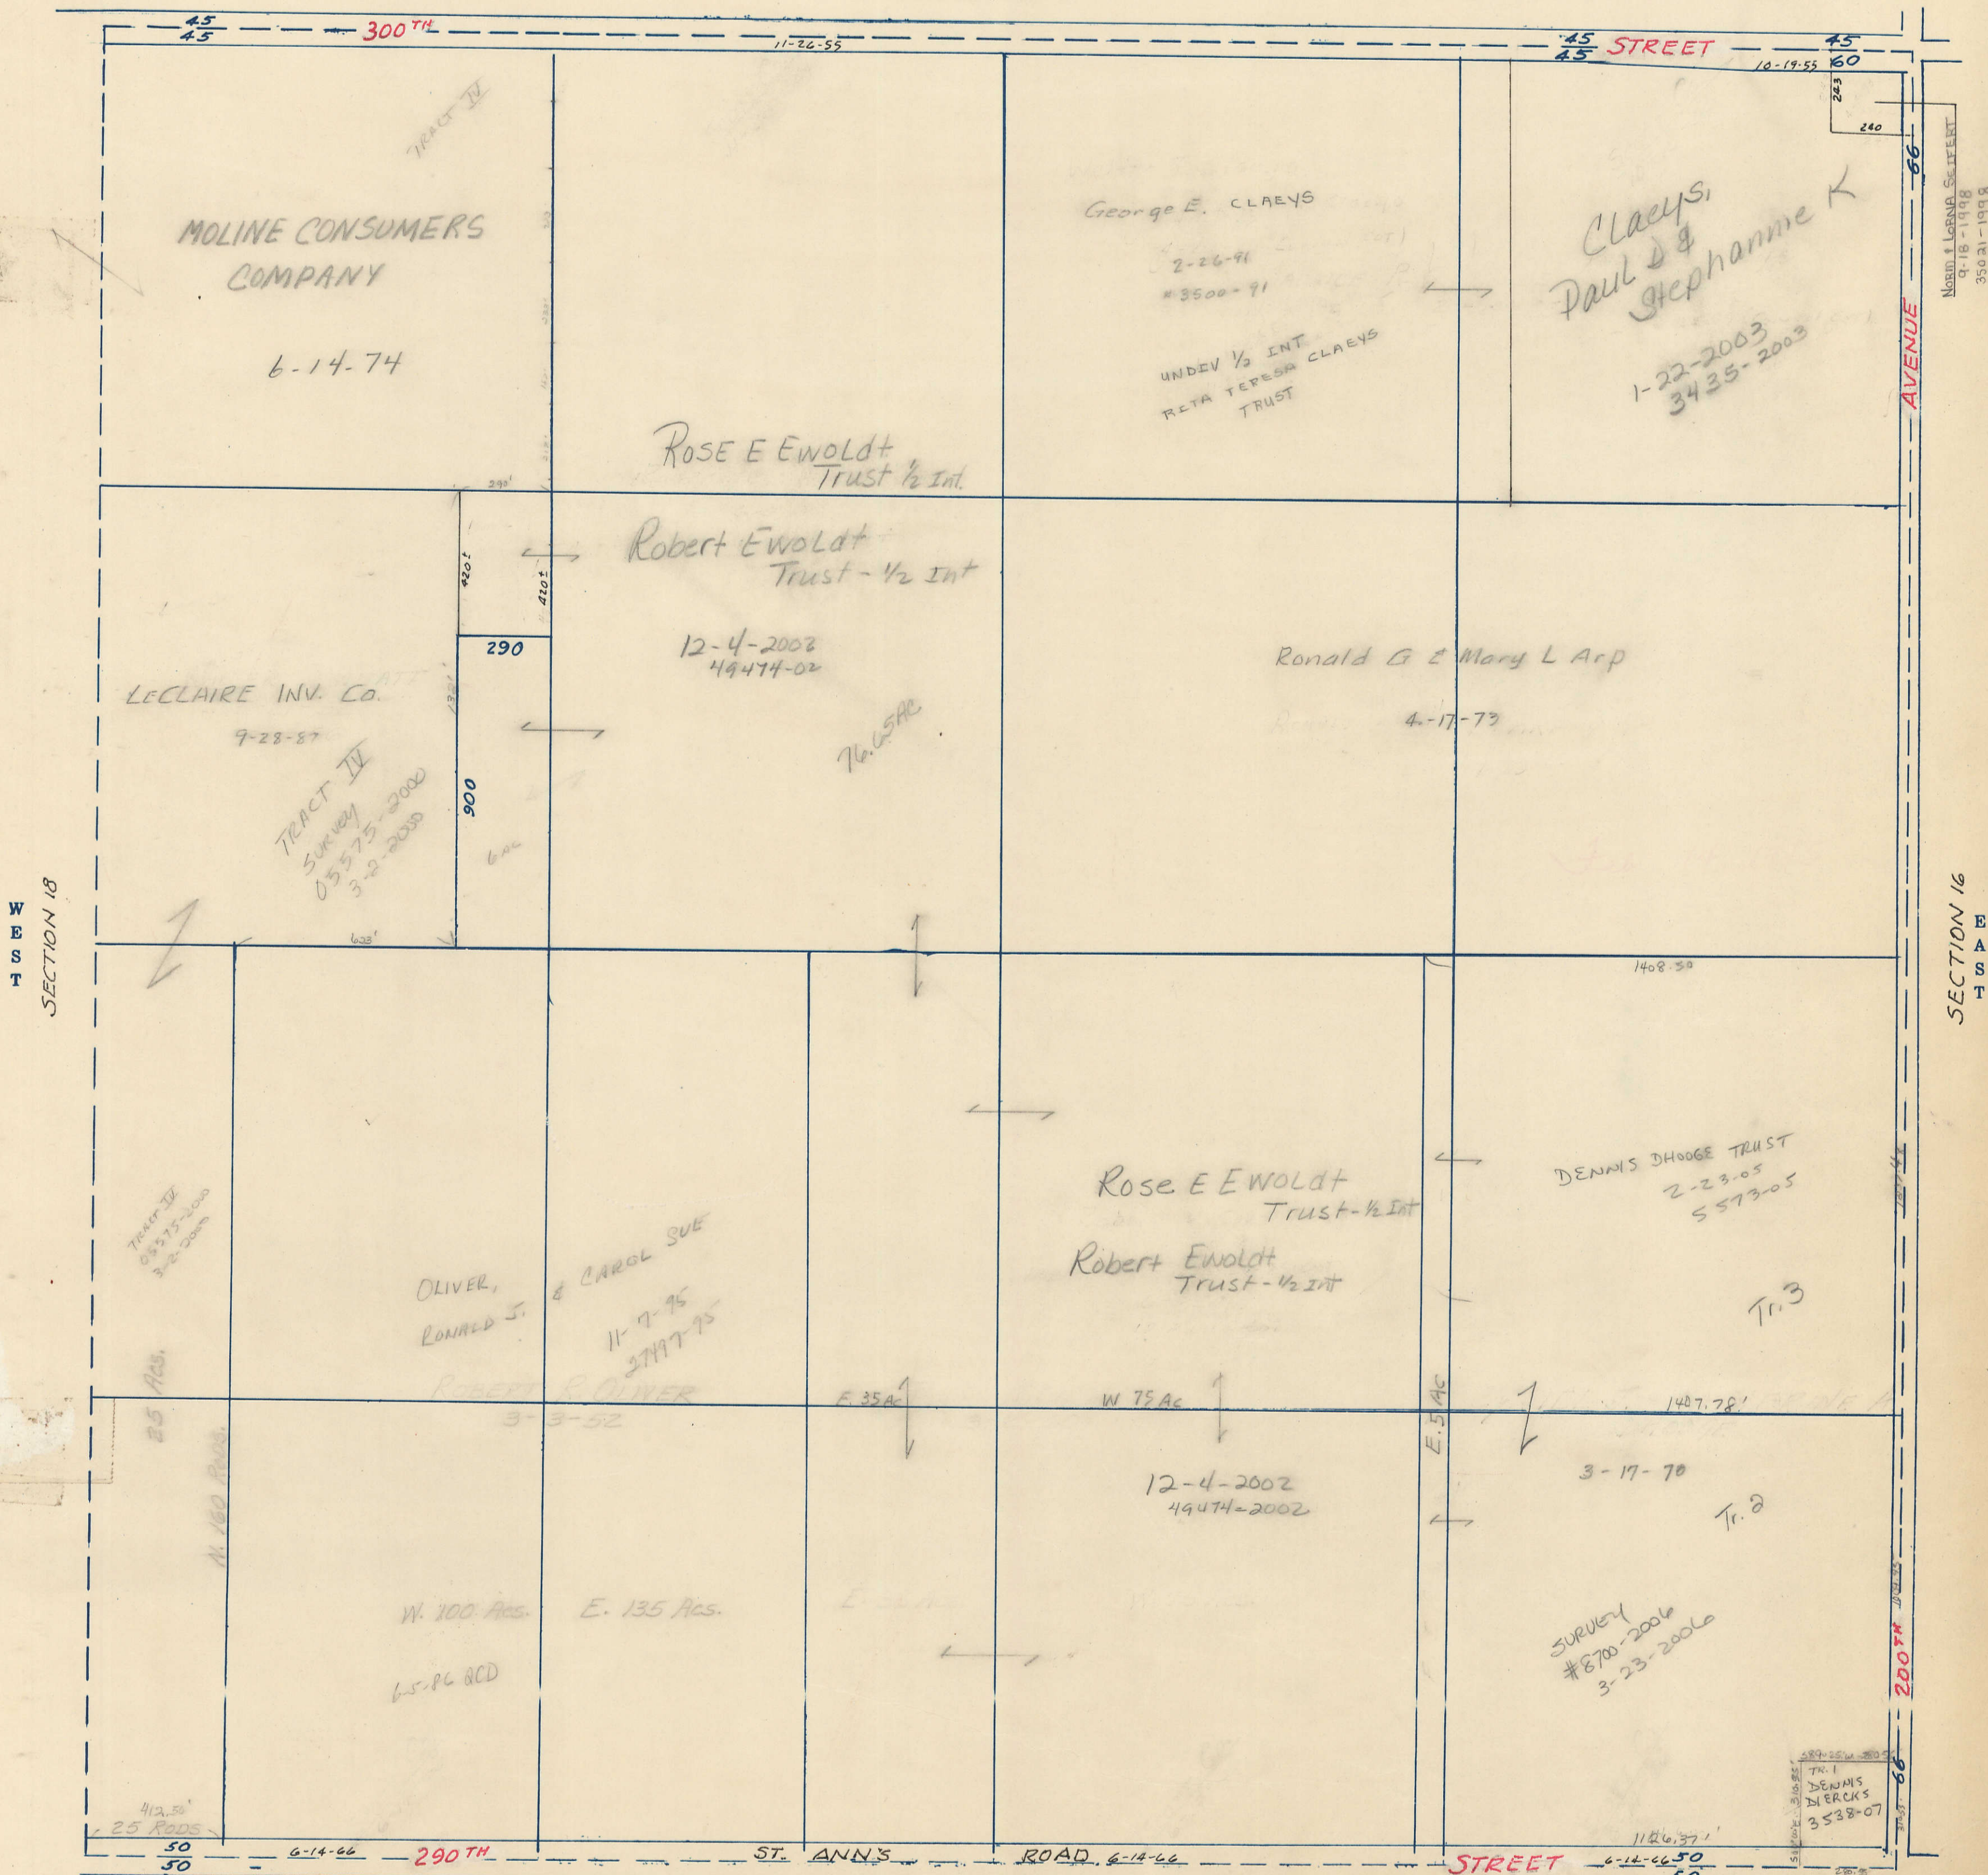

SECTION
17

SCALE IN CHAINS

Township 80-North; Range 4

EAST OF THE FIFTH PRINCIPAL MERIDIAN

SCOTT COUNTY, IOWA

BUTLER TOWNSHIP

SCALE IN FEET

NORTH
SECTION 8

Transfer Page 51d-109

WEST
SECTION 18

EAST
SECTION 16

SOUTH
SECTION 20