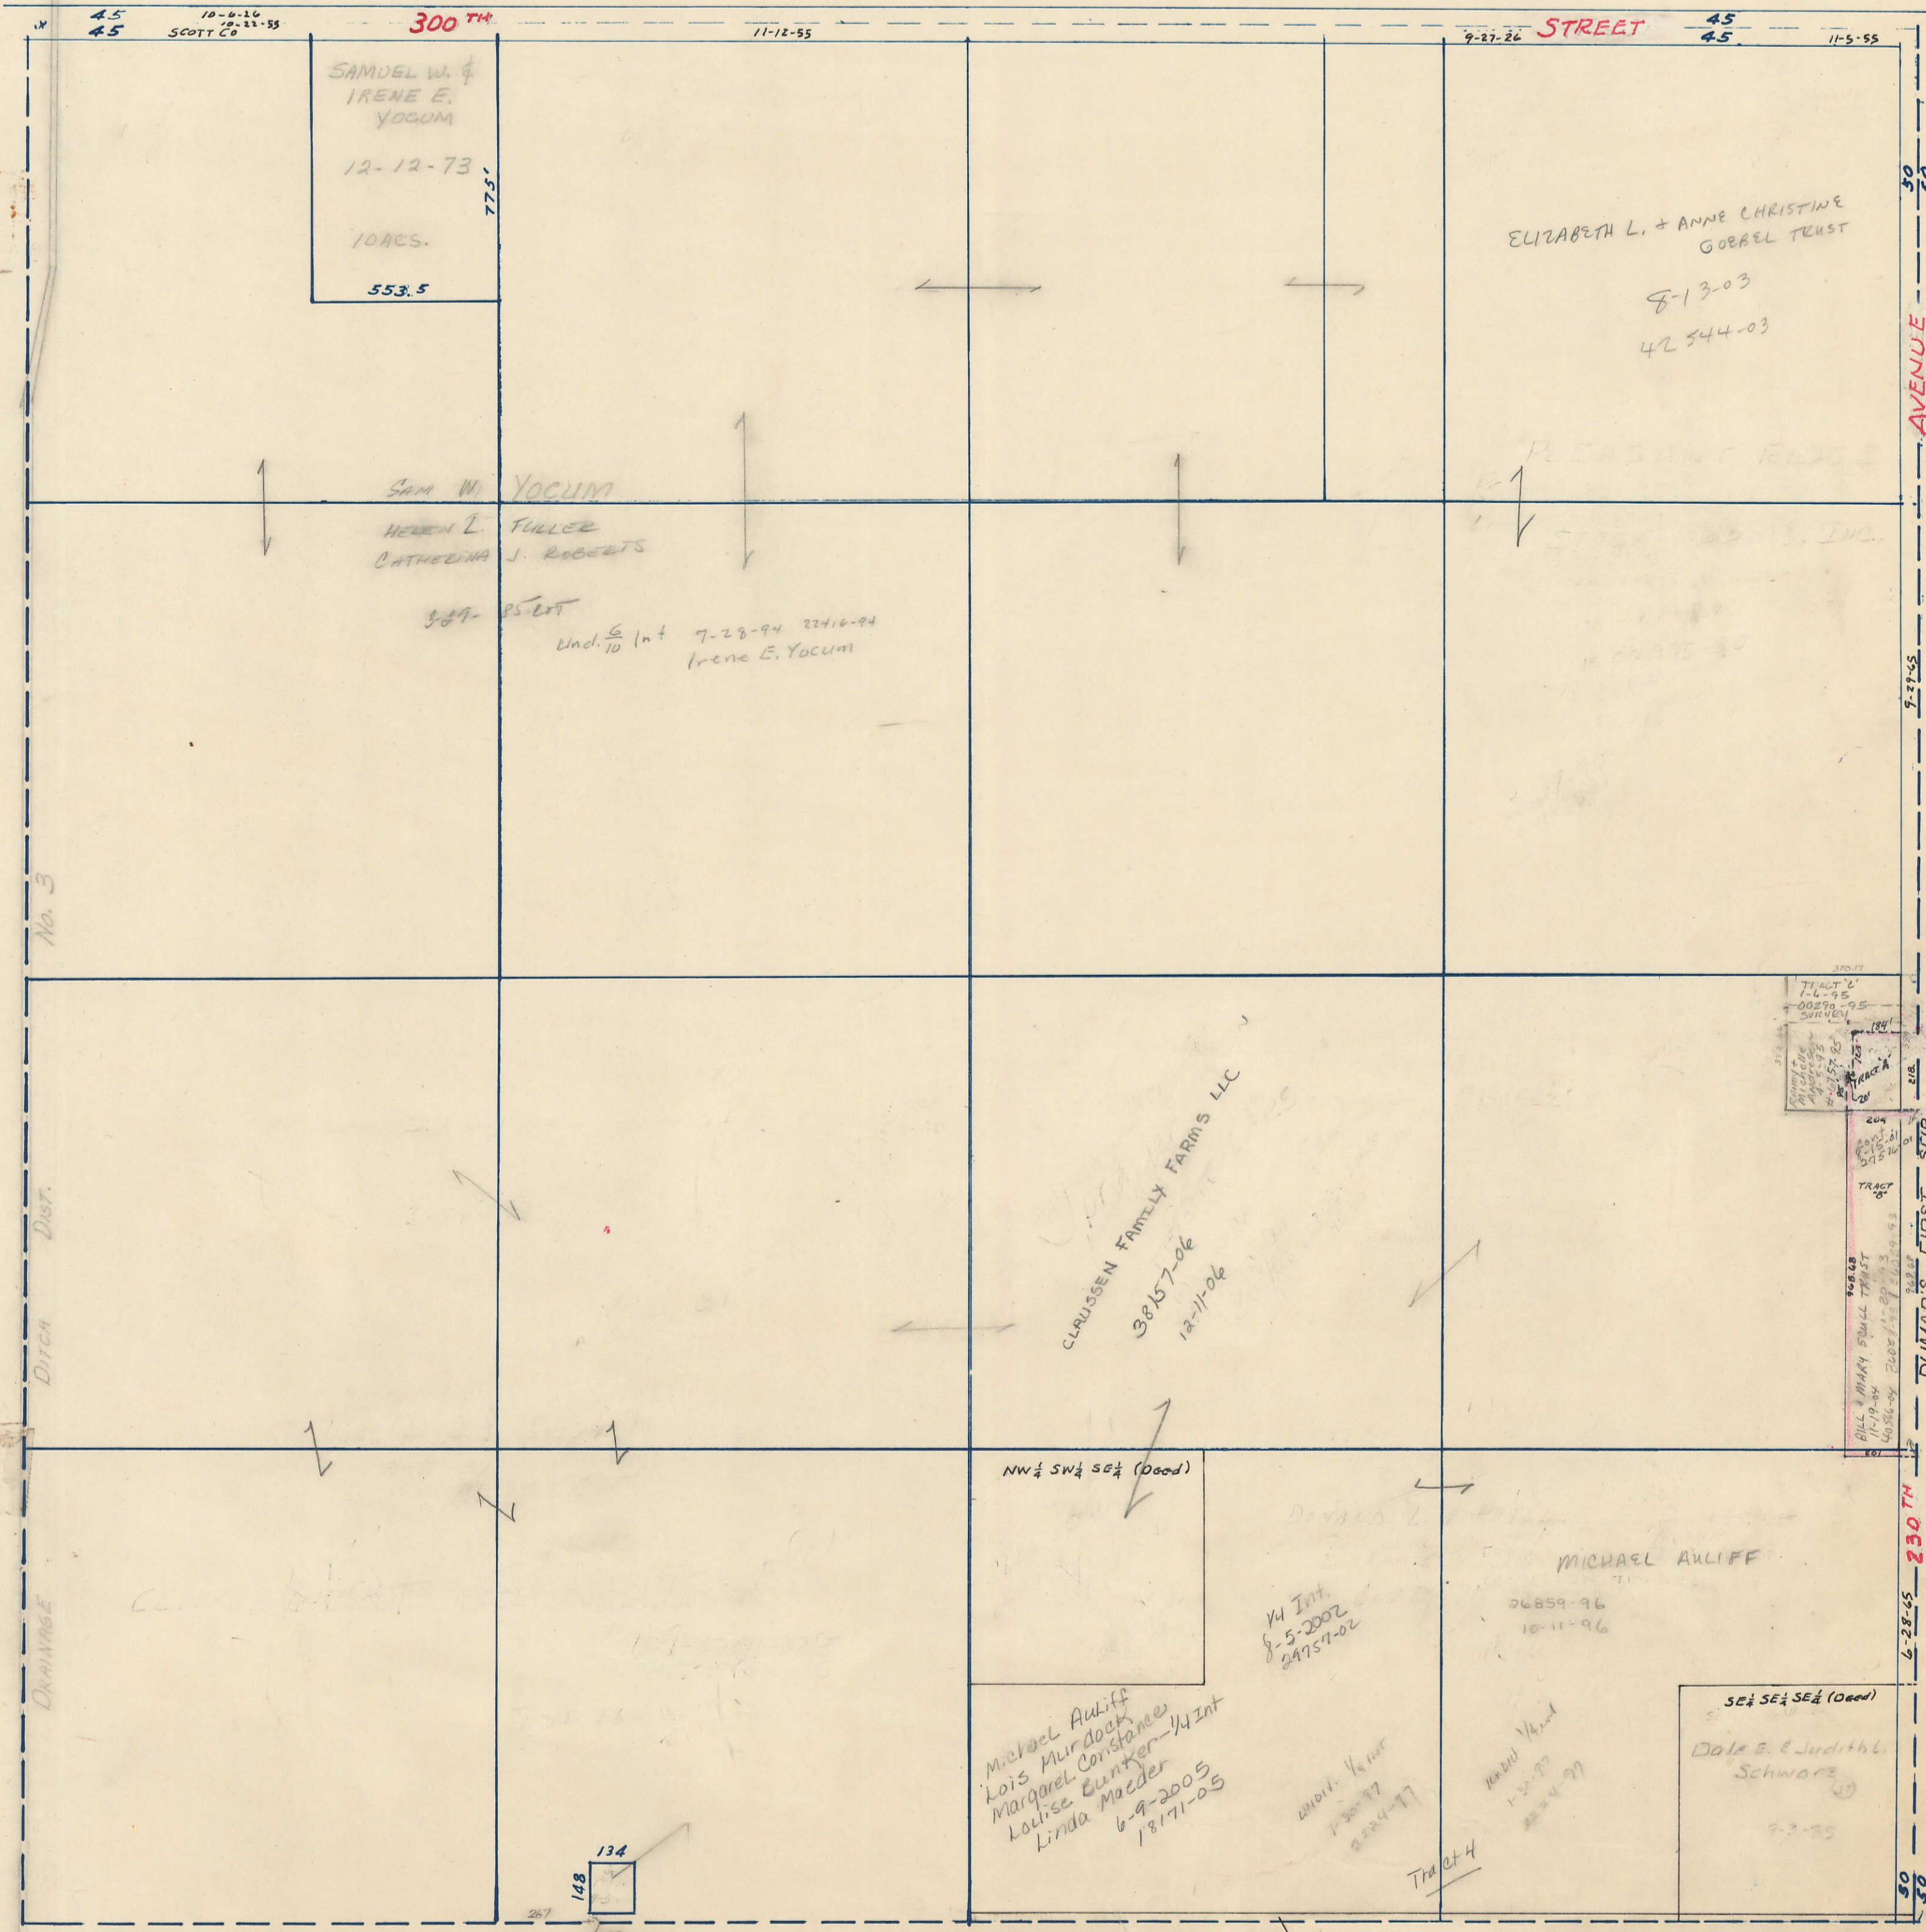

SECTION 14

SCALE IN CHAINS

Township 80-North; Range 4

EAST OF THE FIFTH PRINCIPAL MERIDIAN

SCALE IN FEET

SCOTT COUNTY, IOWA  
BUTLER TOWNSHIP

Transfer Page 51d-106

NORTH  
SECTION 11

WEST  
SECTION 15

EAST  
SECTION 13

SOUTH  
SECTION 23

Transfer Page 1512ZL  
(Att)