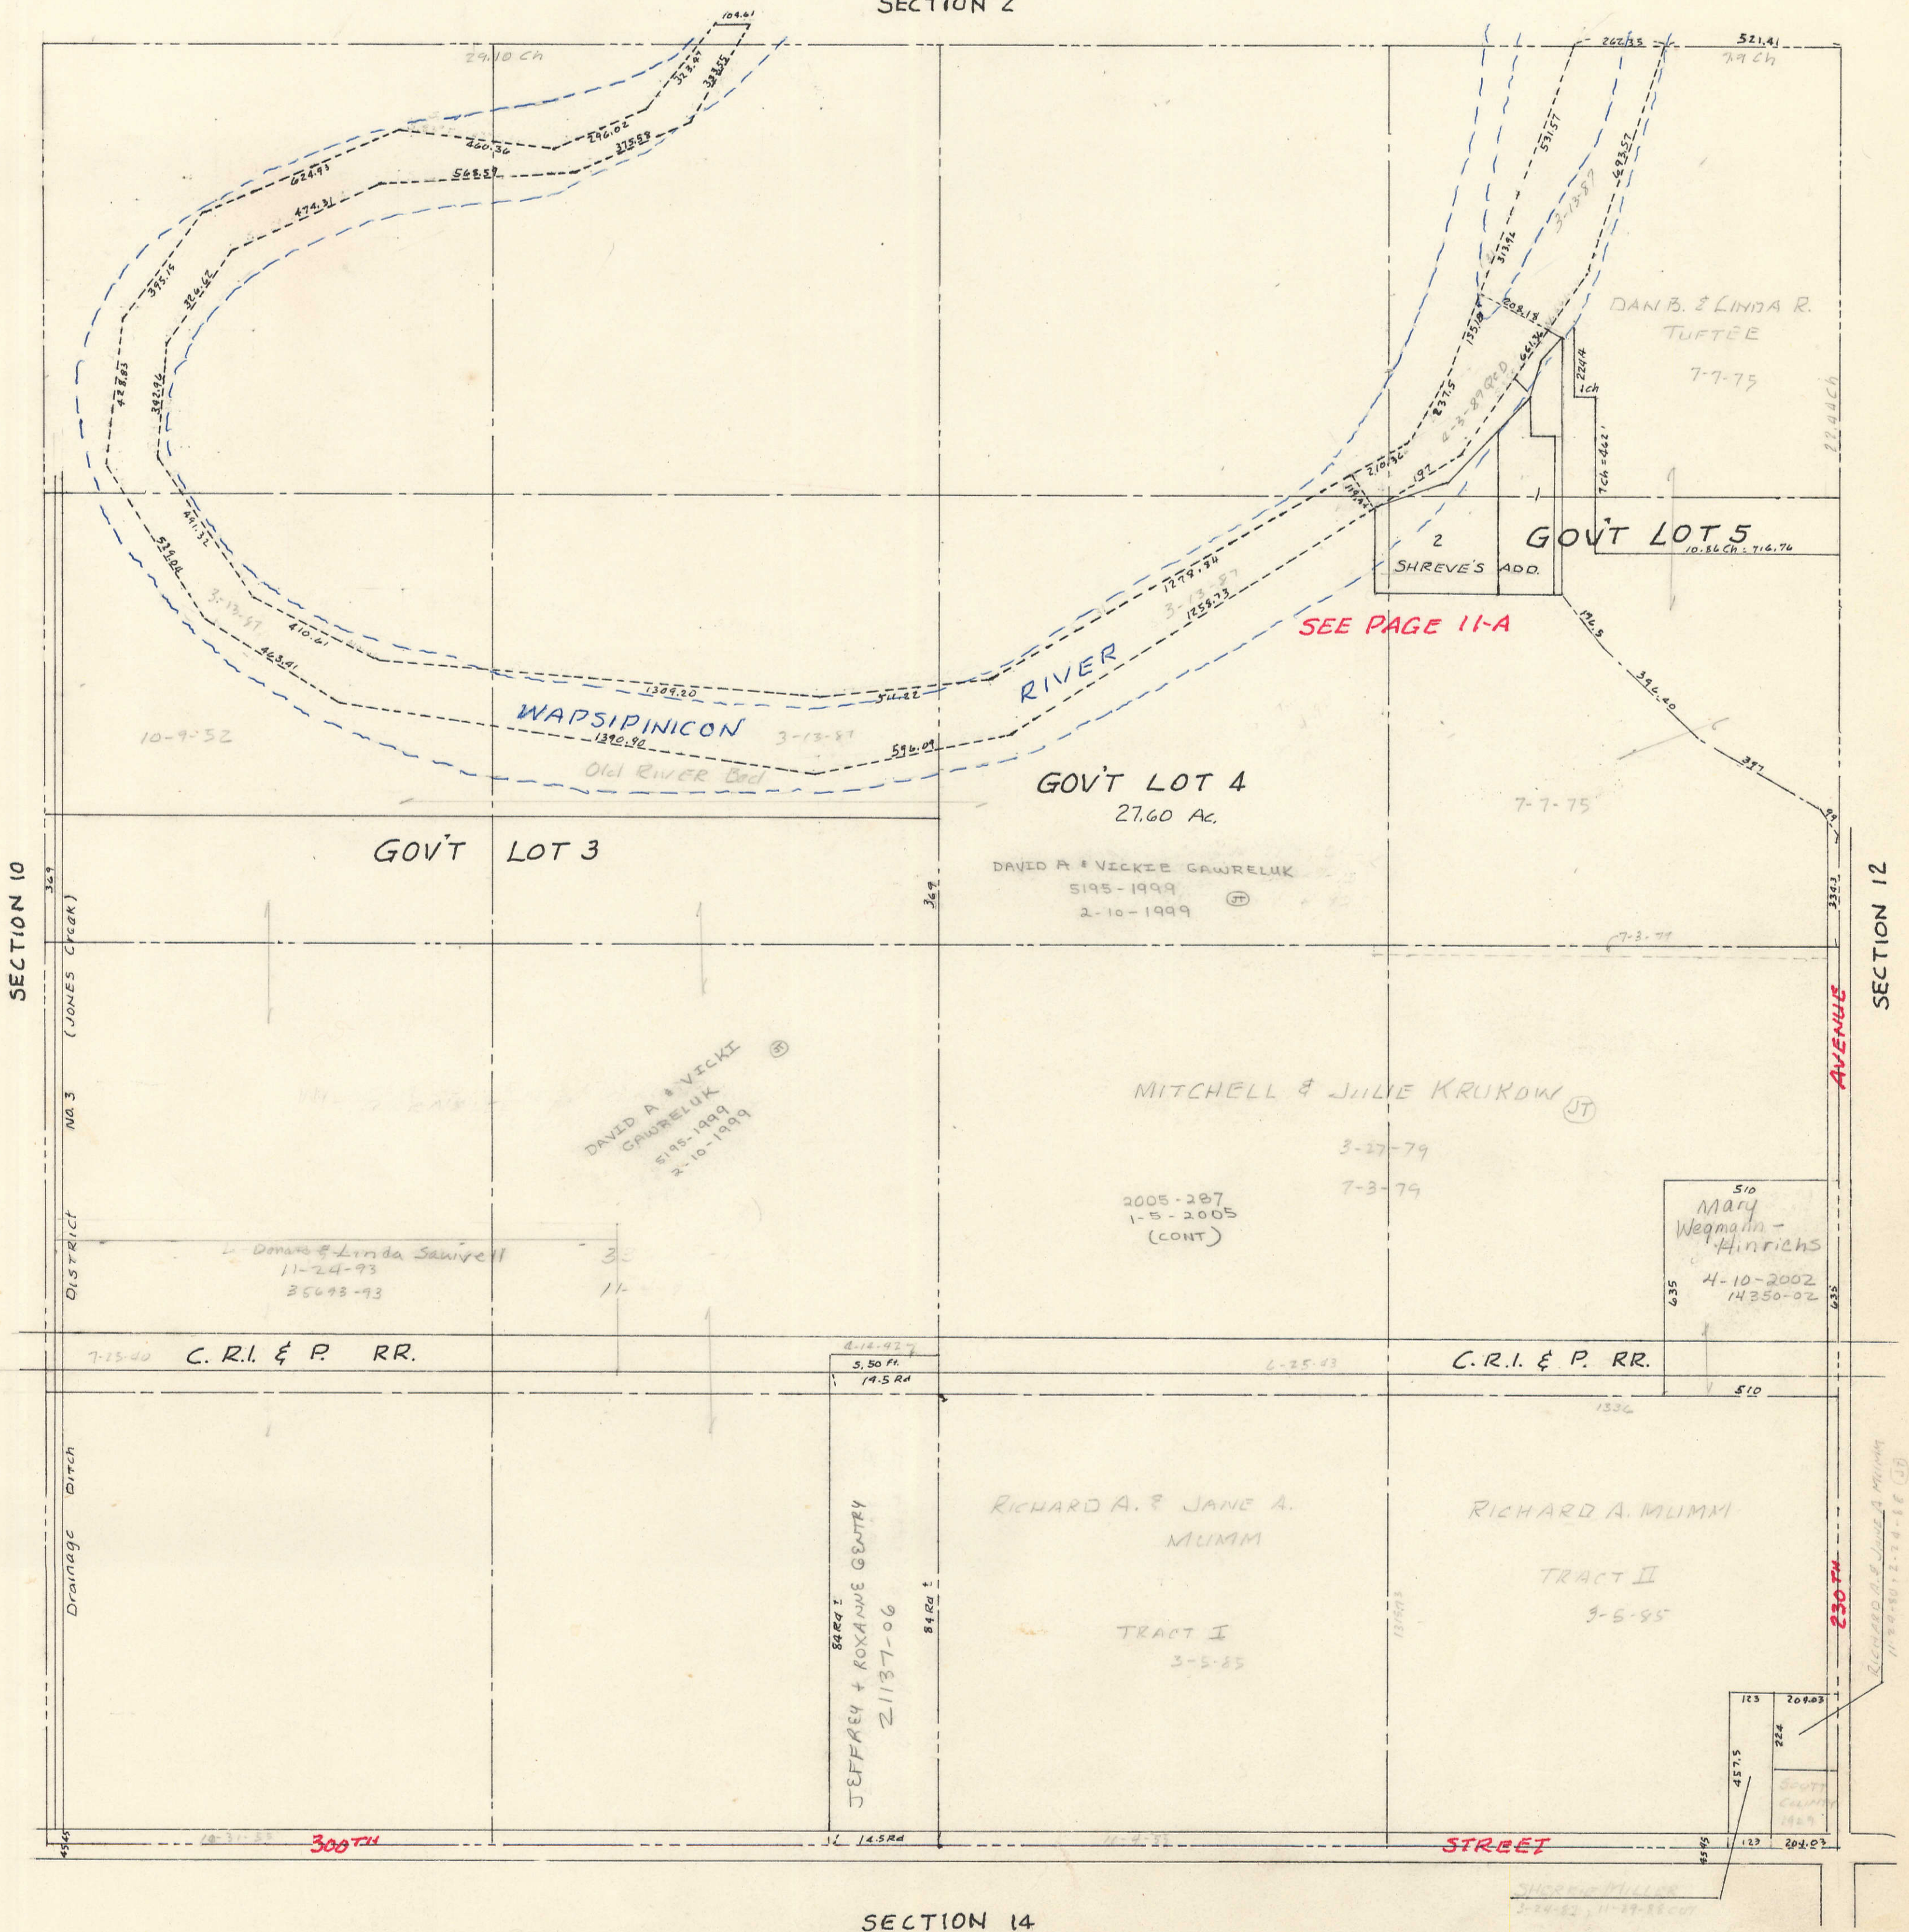

SECTION 11

TOWNSHIP 80 NORTH, RANGE 4 EAST
OF THE FIFTH PRINCIPAL MERIDIAN

BUTLER TOWNSHIP

SCOTT COUNTY, IOWA

SCALE: 1 INCH = 330 FEET

TRANSFER PAGE 5L-103

SECTION 2

SECTION 14