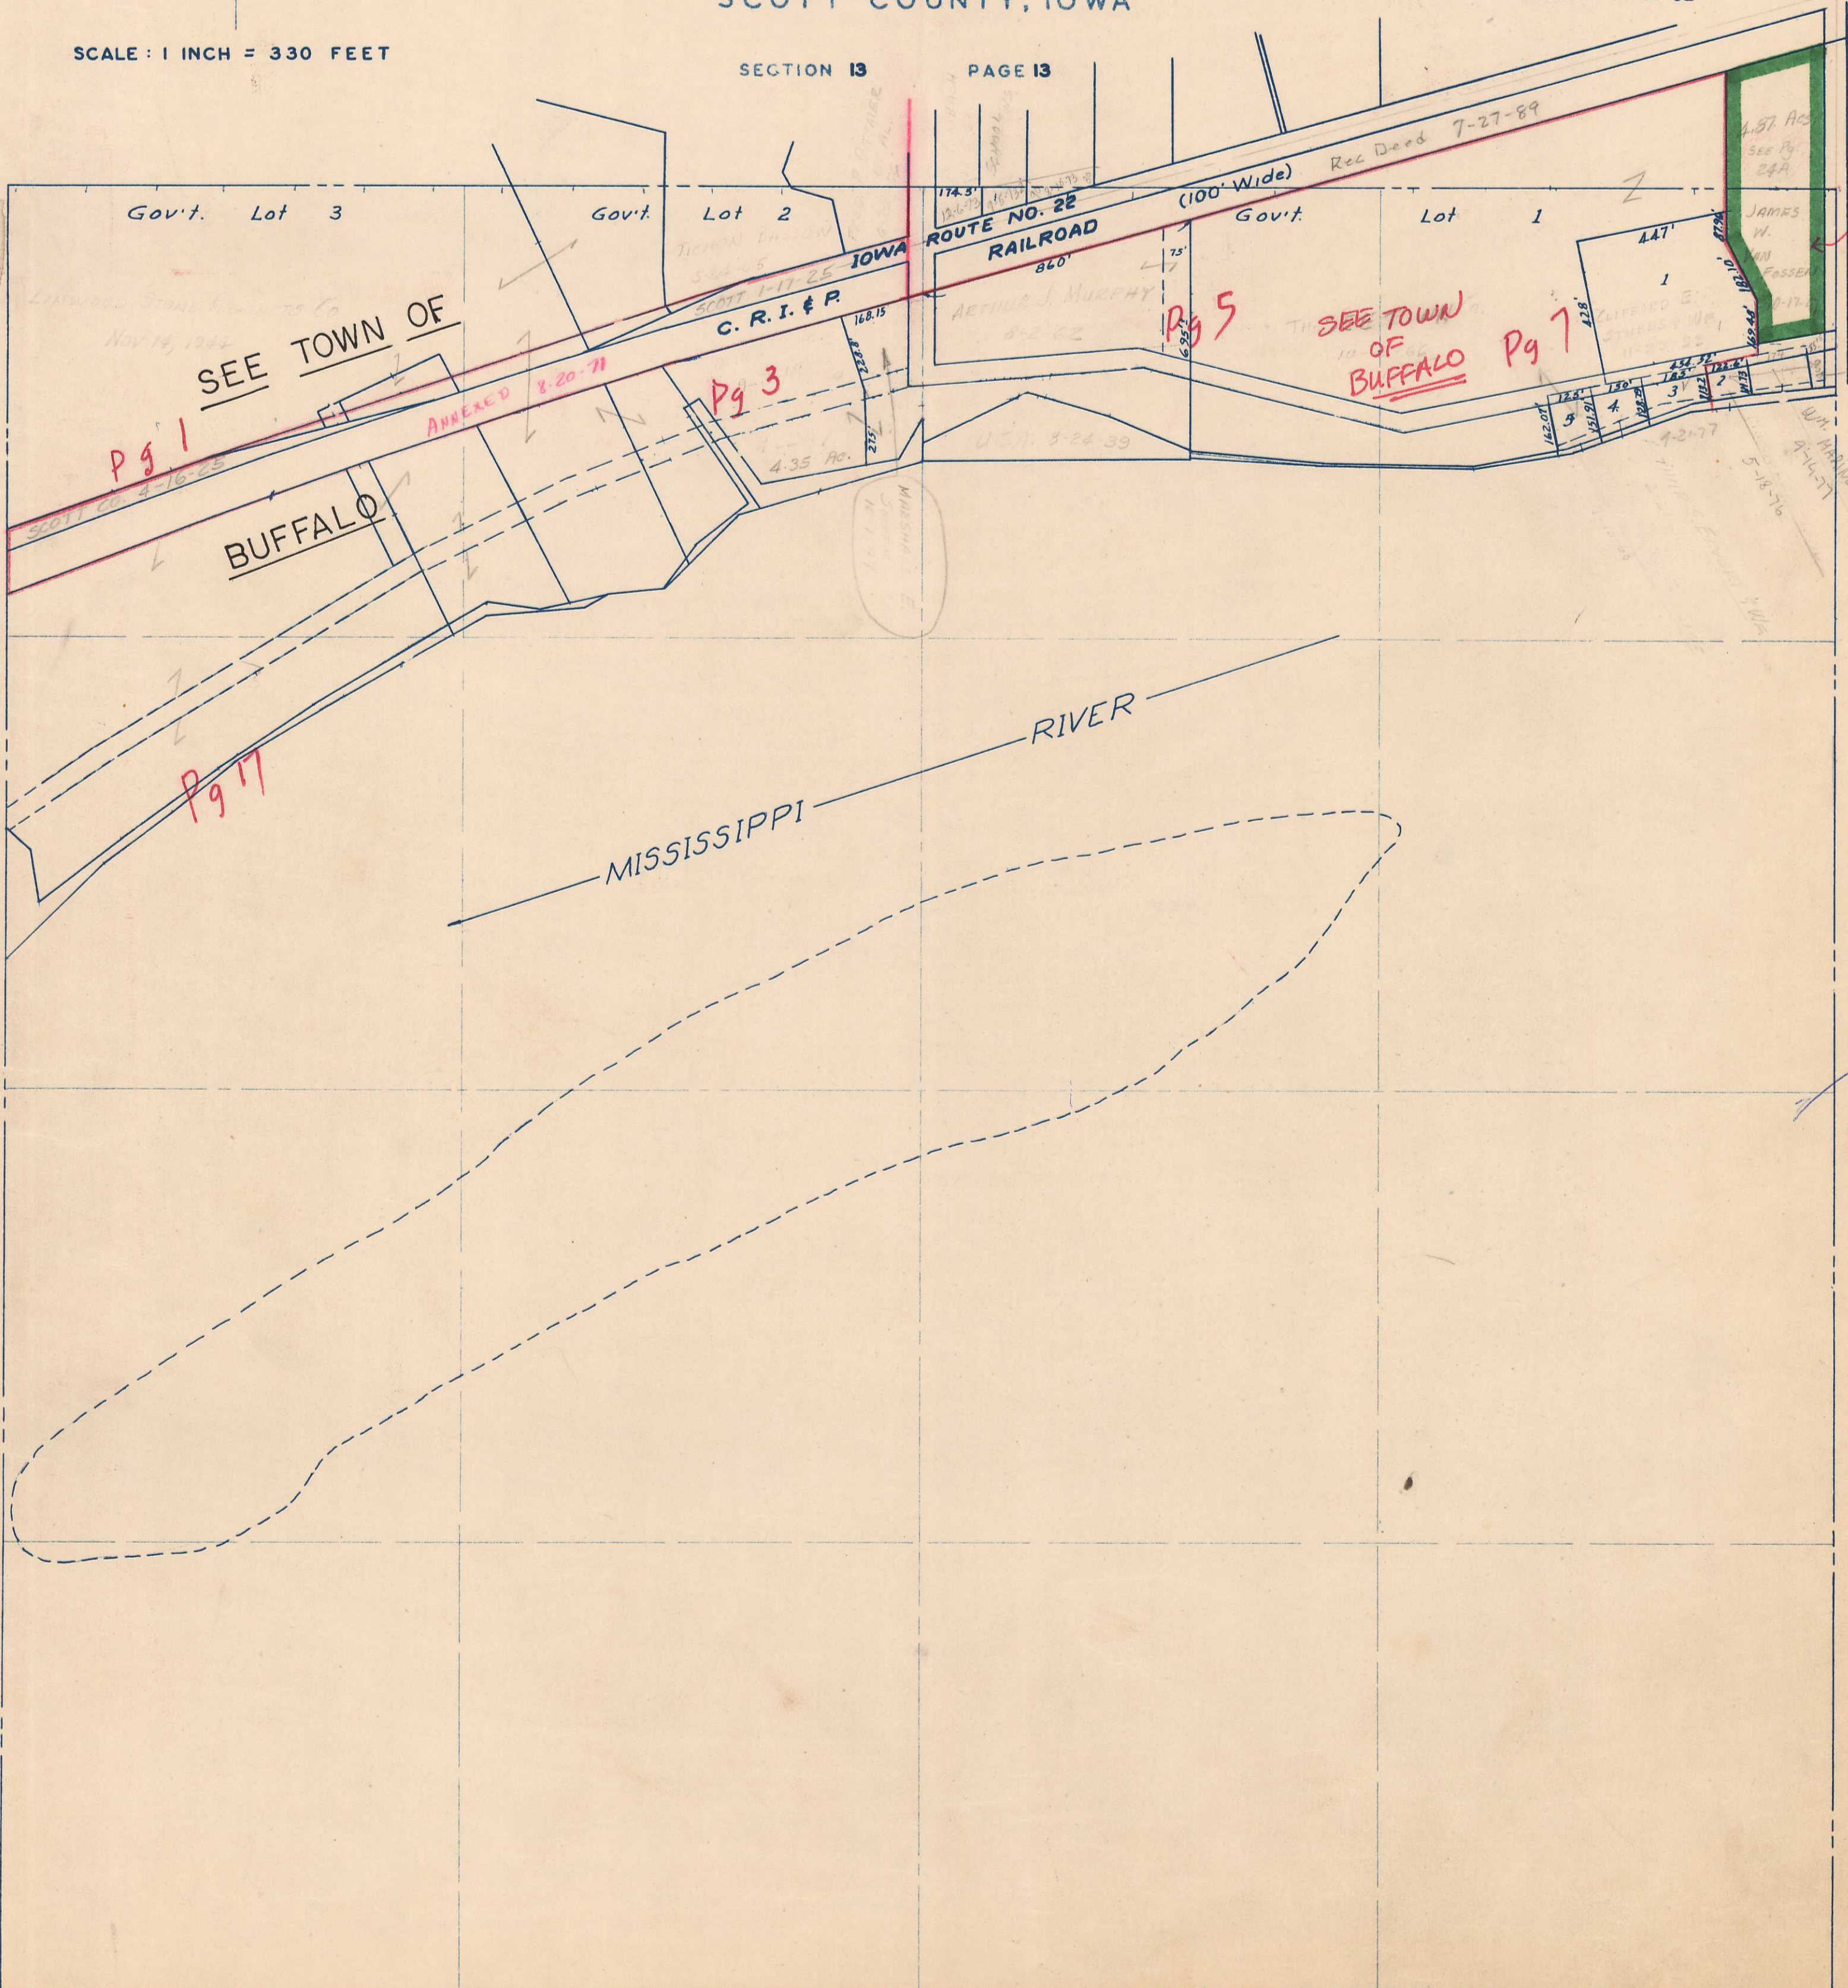

SECTION 24
TOWNSHIP 77 NORTH, RANGE 2 EAST
5TH PRINCIPAL MERIDIAN
BUFFALO TOWNSHIP
SCOTT COUNTY, IOWA

SCALE: 1 INCH = 330 FEET

TRANSFER PAGE 92

SECTION 13

PAGE 13

PAGE 23

SECTION 23

PAGE ROCKINGHAM TWP.

SECTION 19

SECTION

PAGE