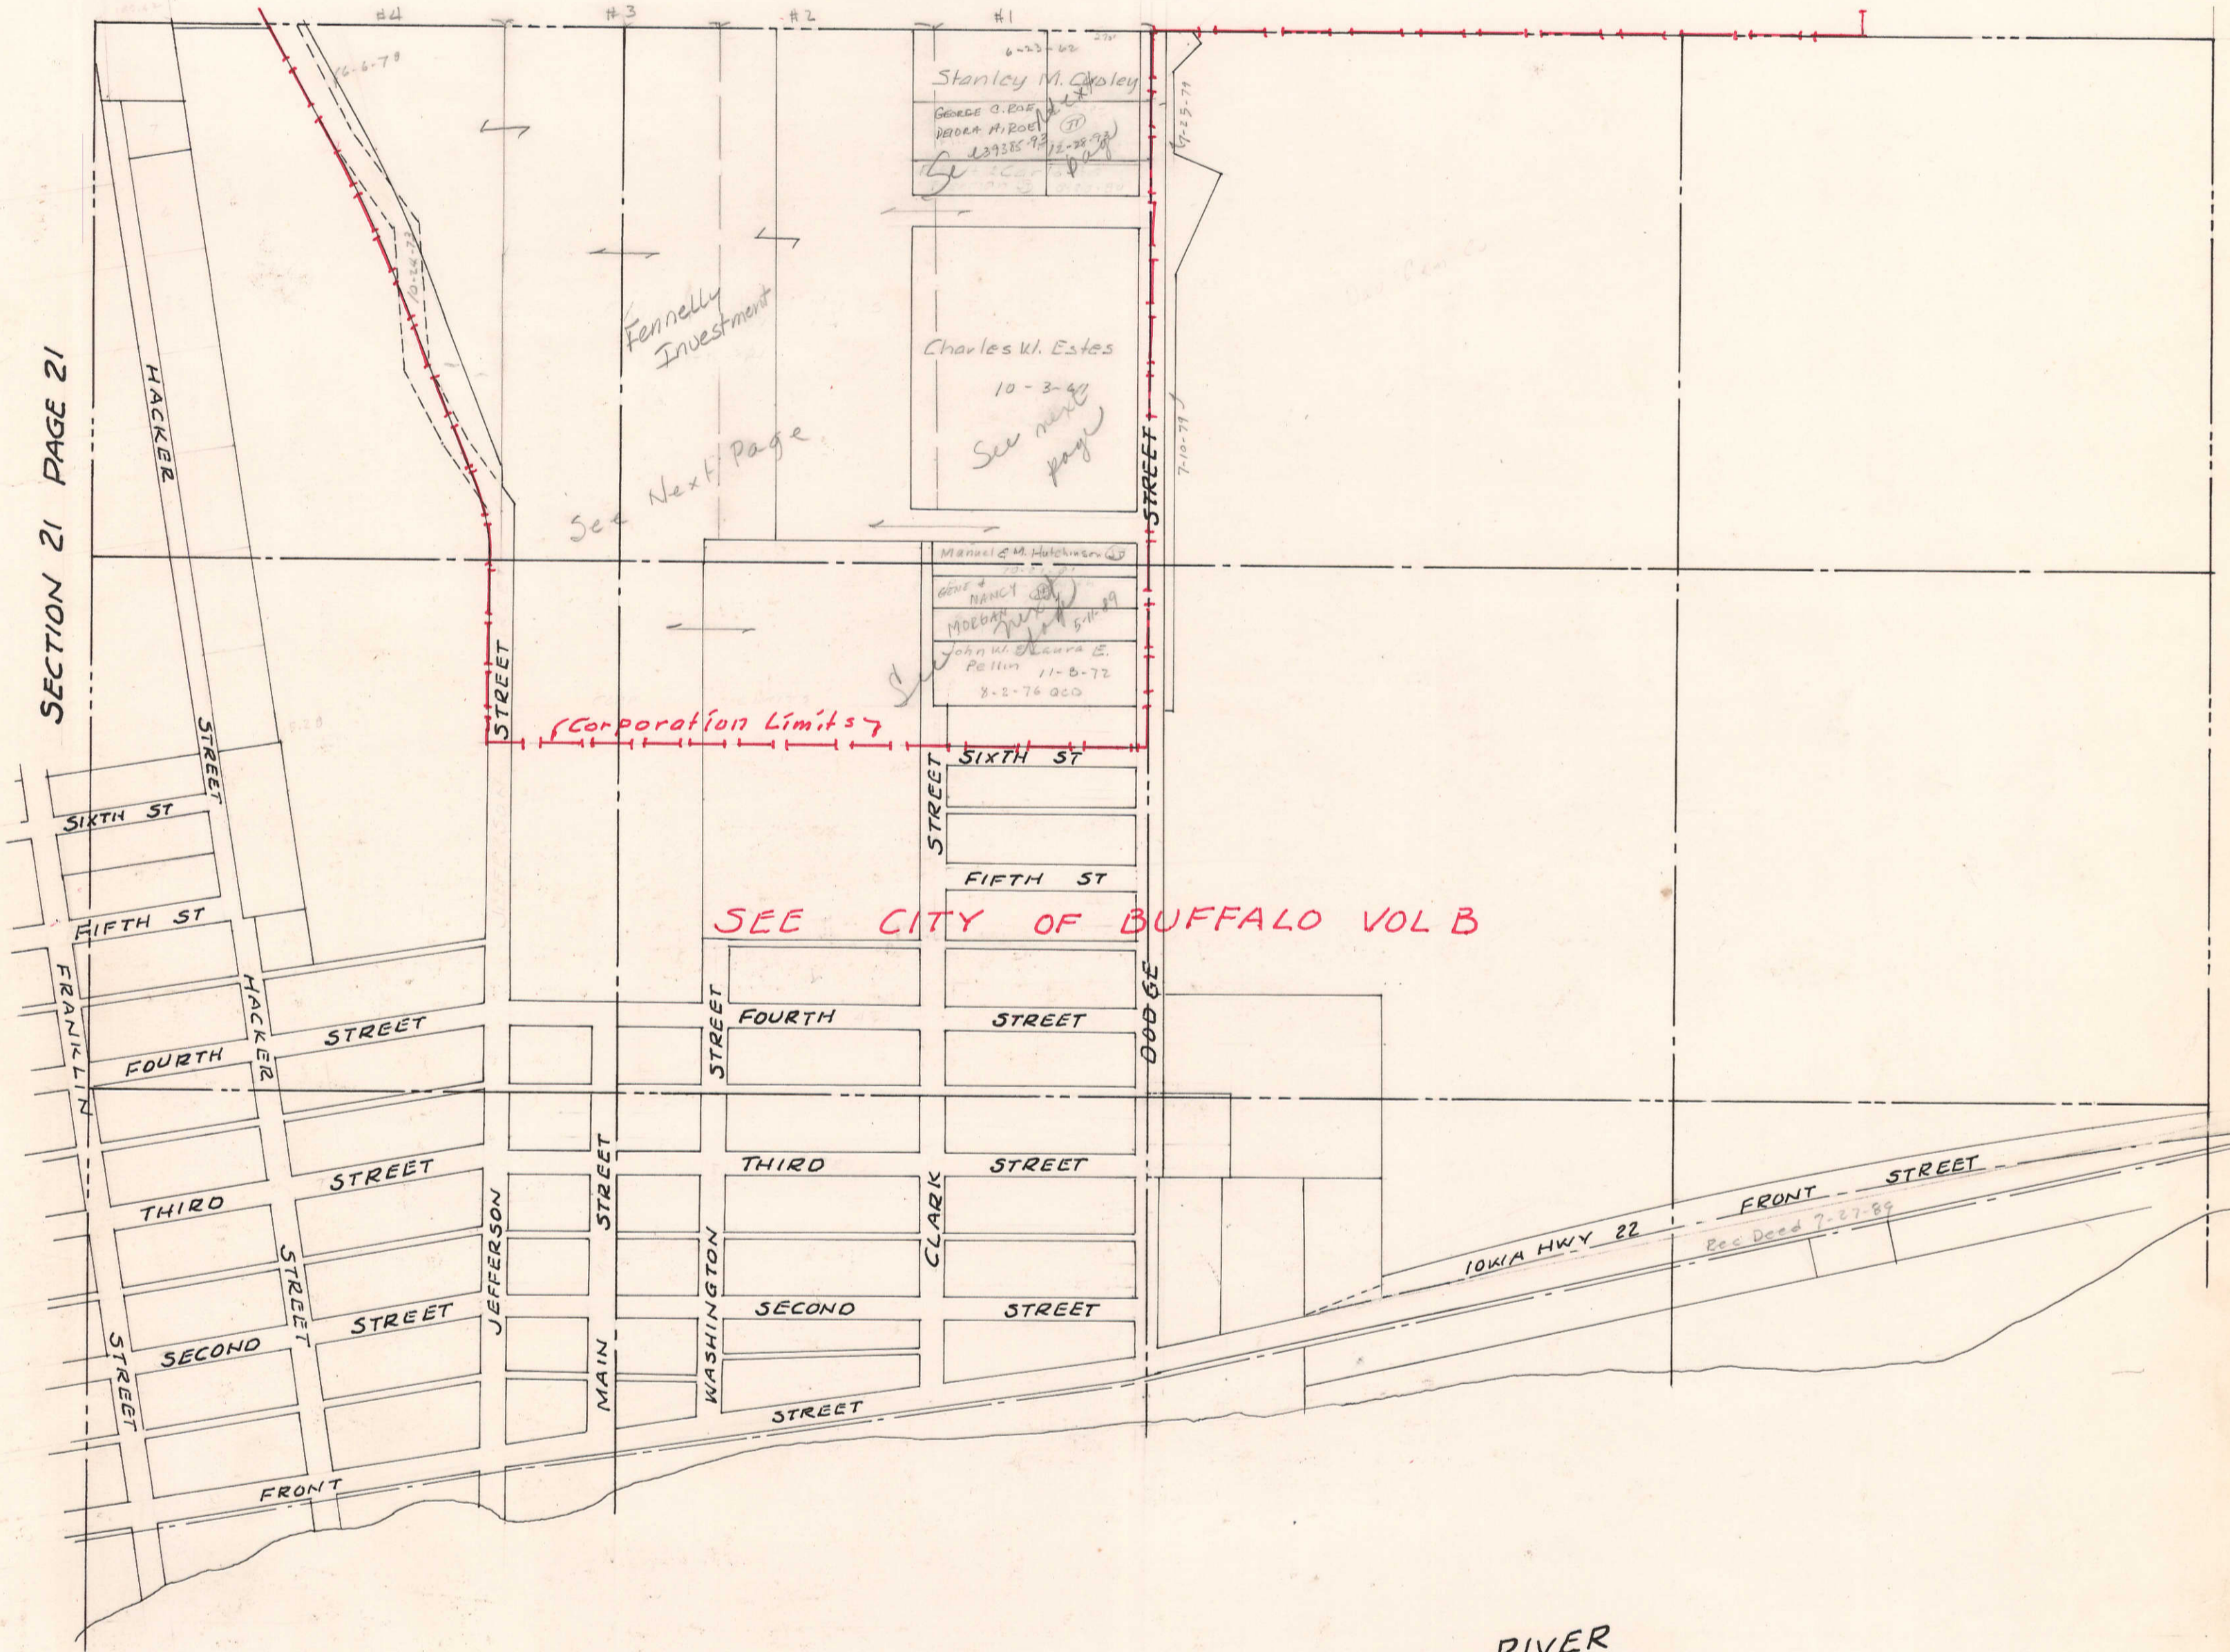

# SECTION 22

TOWNSHIP 77 NORTH, RANGE 2 EAST  
OF THE FIFTH PRINCIPAL MERIDIAN

## BUFFALO TOWNSHIP

SCOTT COUNTY, IOWA

SCALE: 1 inch = 330 Feet

TRANSFER PAGE

SECTION 15 PAGE 15

SECTION 21 PAGE 21

SECTION 23 PAGE 23

MISSISSIPPI RIVER