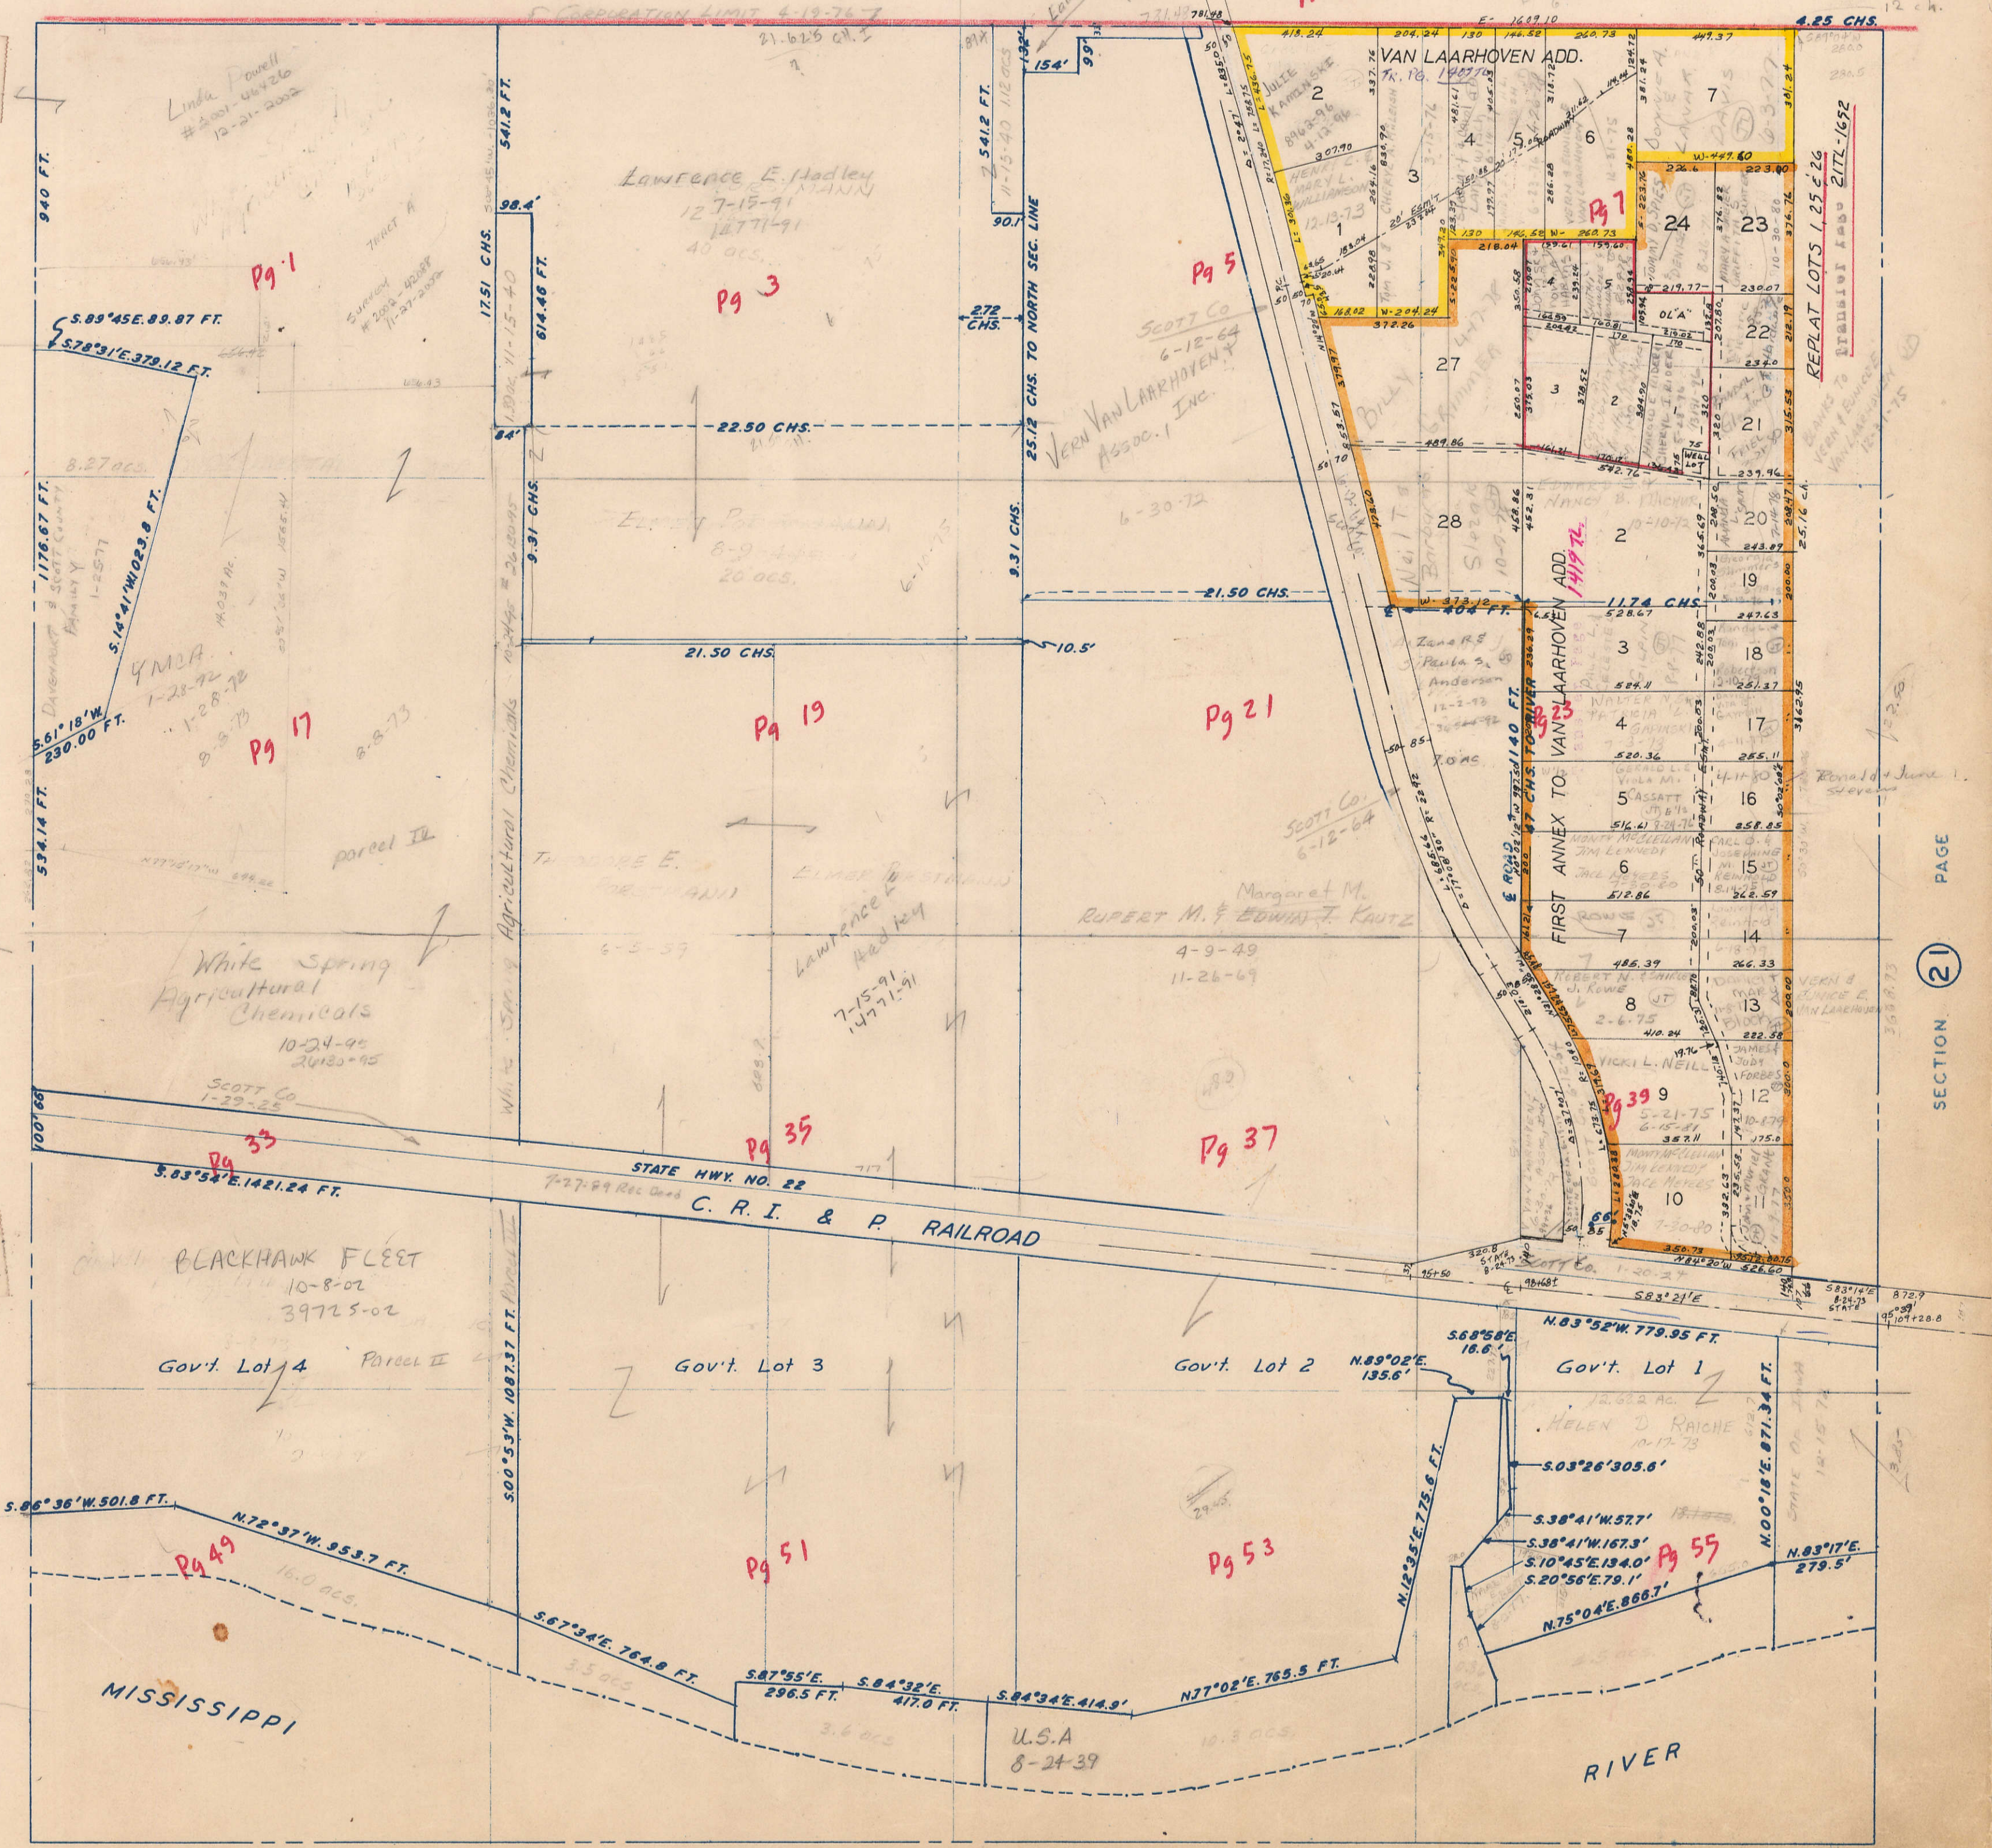

SECTION 20  
TOWNSHIP 77 NORTH, RANGE 2 EAST,  
5<sup>TH</sup> PRINCIPAL MERIDIAN  
BUFFALO TOWNSHIP  
SCOTT COUNTY, IOWA

SCALE: 1 INCH = 330 FEET

SECTION 17 PAGE

TRANSFER PAGE 88

*This section is now in City of Buffalo see Sec 20 Vol A*

SECTION 19 PAGE

SECTION 21 PAGE

SECTION PAGE