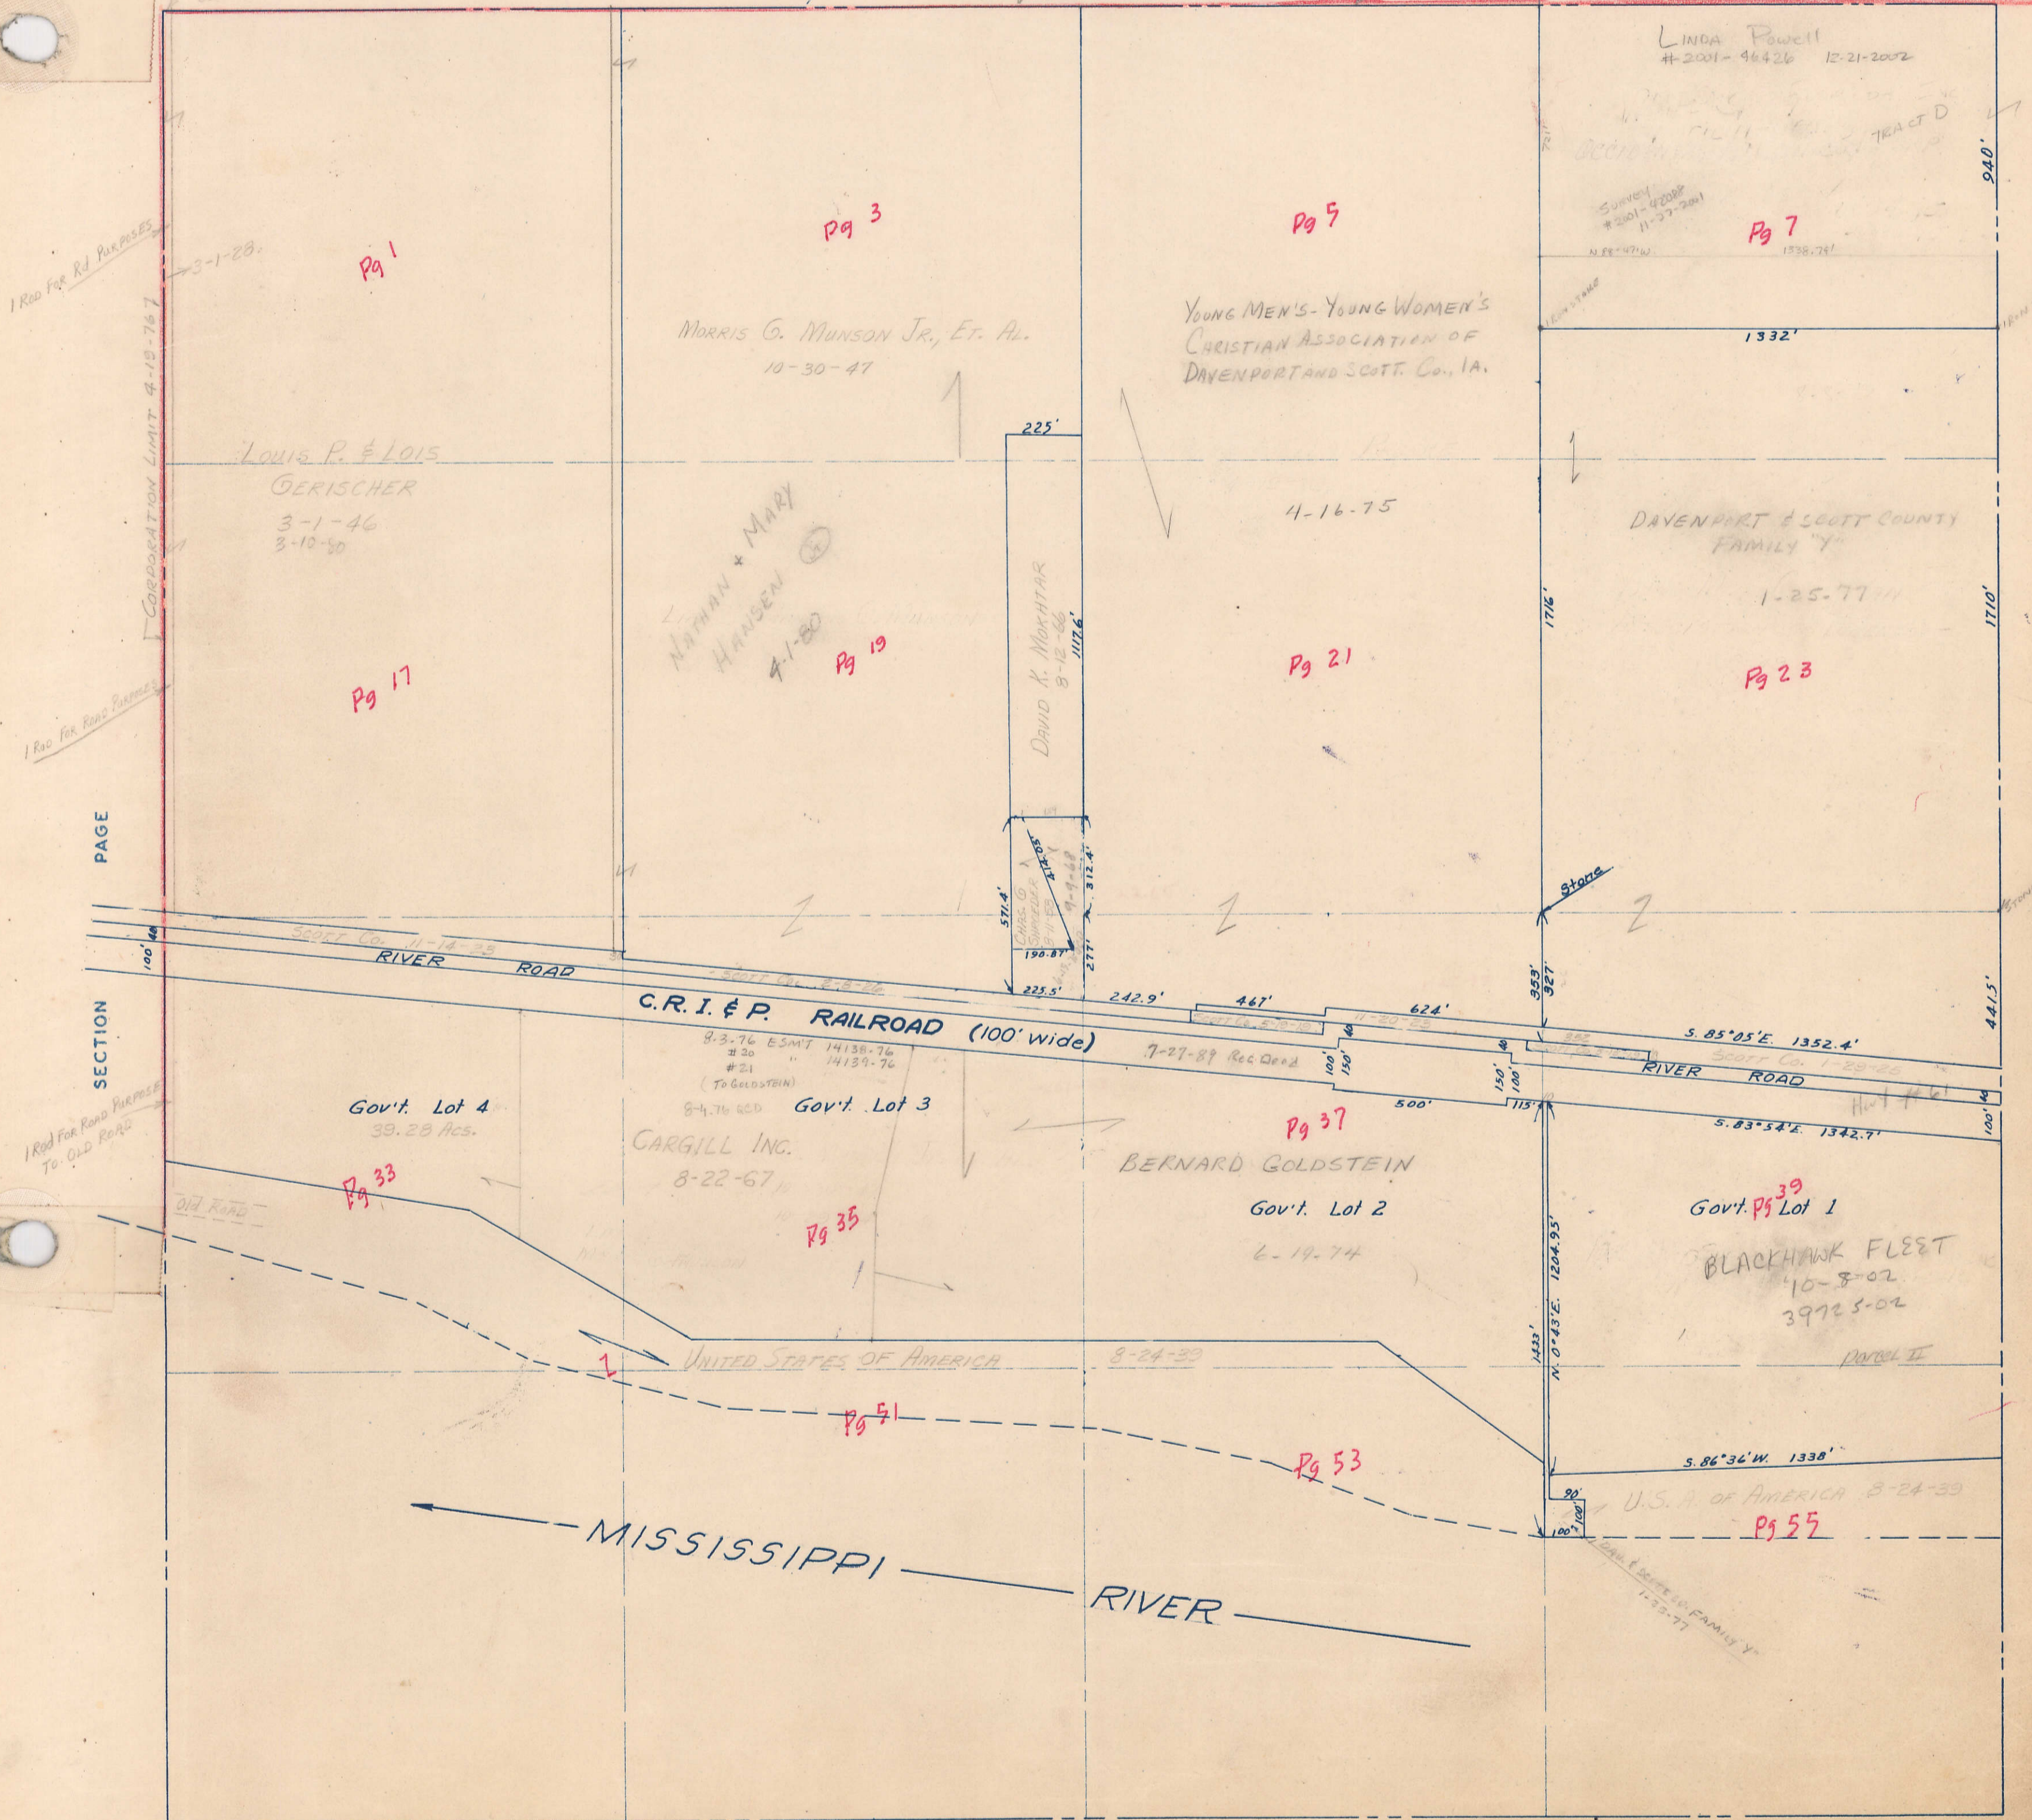

SECTION 19
TOWNSHIP 77 NORTH, RANGE 2 EAST,
5TH PRINCIPAL MERIDIAN
BUFFALO TOWNSHIP
SCOTT COUNTY, IOWA

TRANSFER PAGE 87

SCALE: 1 INCH = 330 FEET

SECTION 18

PAGE 18

4-19-76
Town of Buffalo
This Section is now in
the City of Buffalo (see Sec 19)
VOLA

1 Rod To
Geo. H. Miller & Wf.

CORPORATION LIMIT 4-19-76

PAGE
SECTION

PAGE 20
SECTION 20