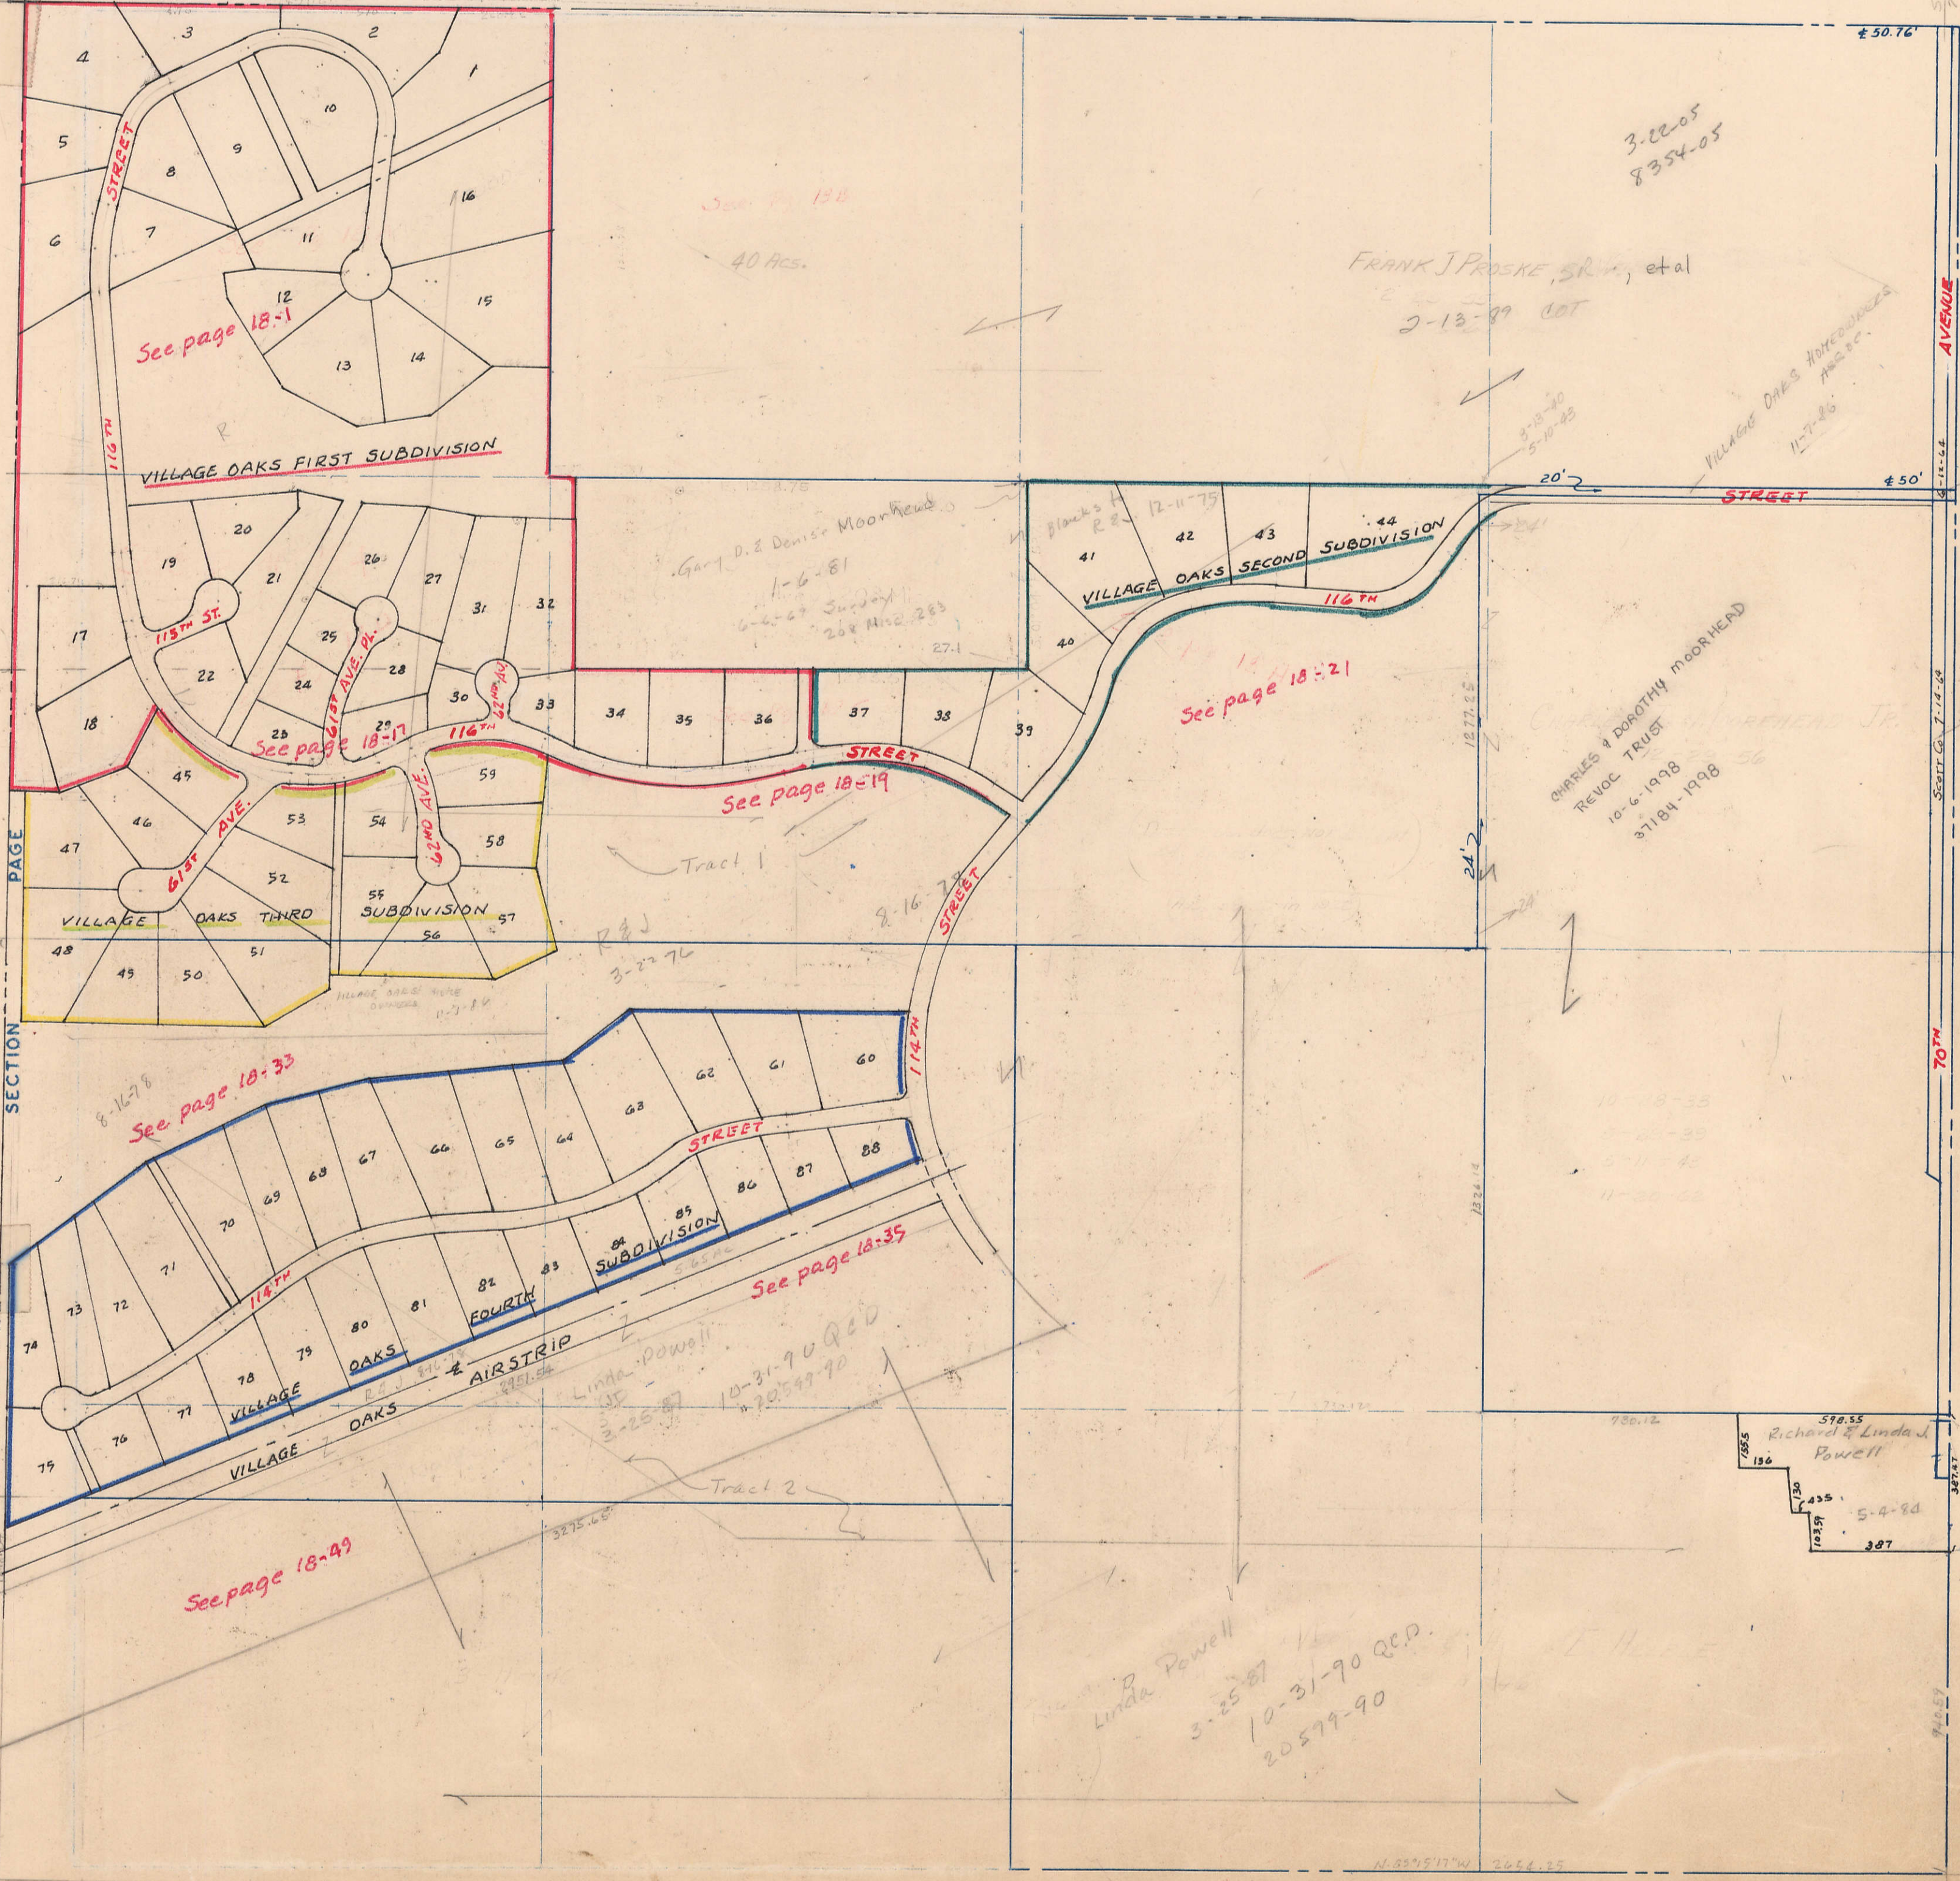

SECTION 18
TOWNSHIP 77 NORTH, RANGE 2 EAST,
5TH PRINCIPAL MERIDIAN
BUFFALO TOWNSHIP
SCOTT COUNTY, IOWA

SCALE: 1 INCH = 330 FEET

SECTION 7

PAGE 7

TRANSFER PAGE 86

Blacks to R.R.J.
7-3-74

Blacks to R.R.J.
3-22-76

R.R.J.
8-16-78

Aug 2280.4
363.26

SCOTT CO.
7-9-64

SCOTT CO.
7-14-64

SCOTT CO.
7-14-64

387

SECTION 17
PAGE 17

SECTION 19