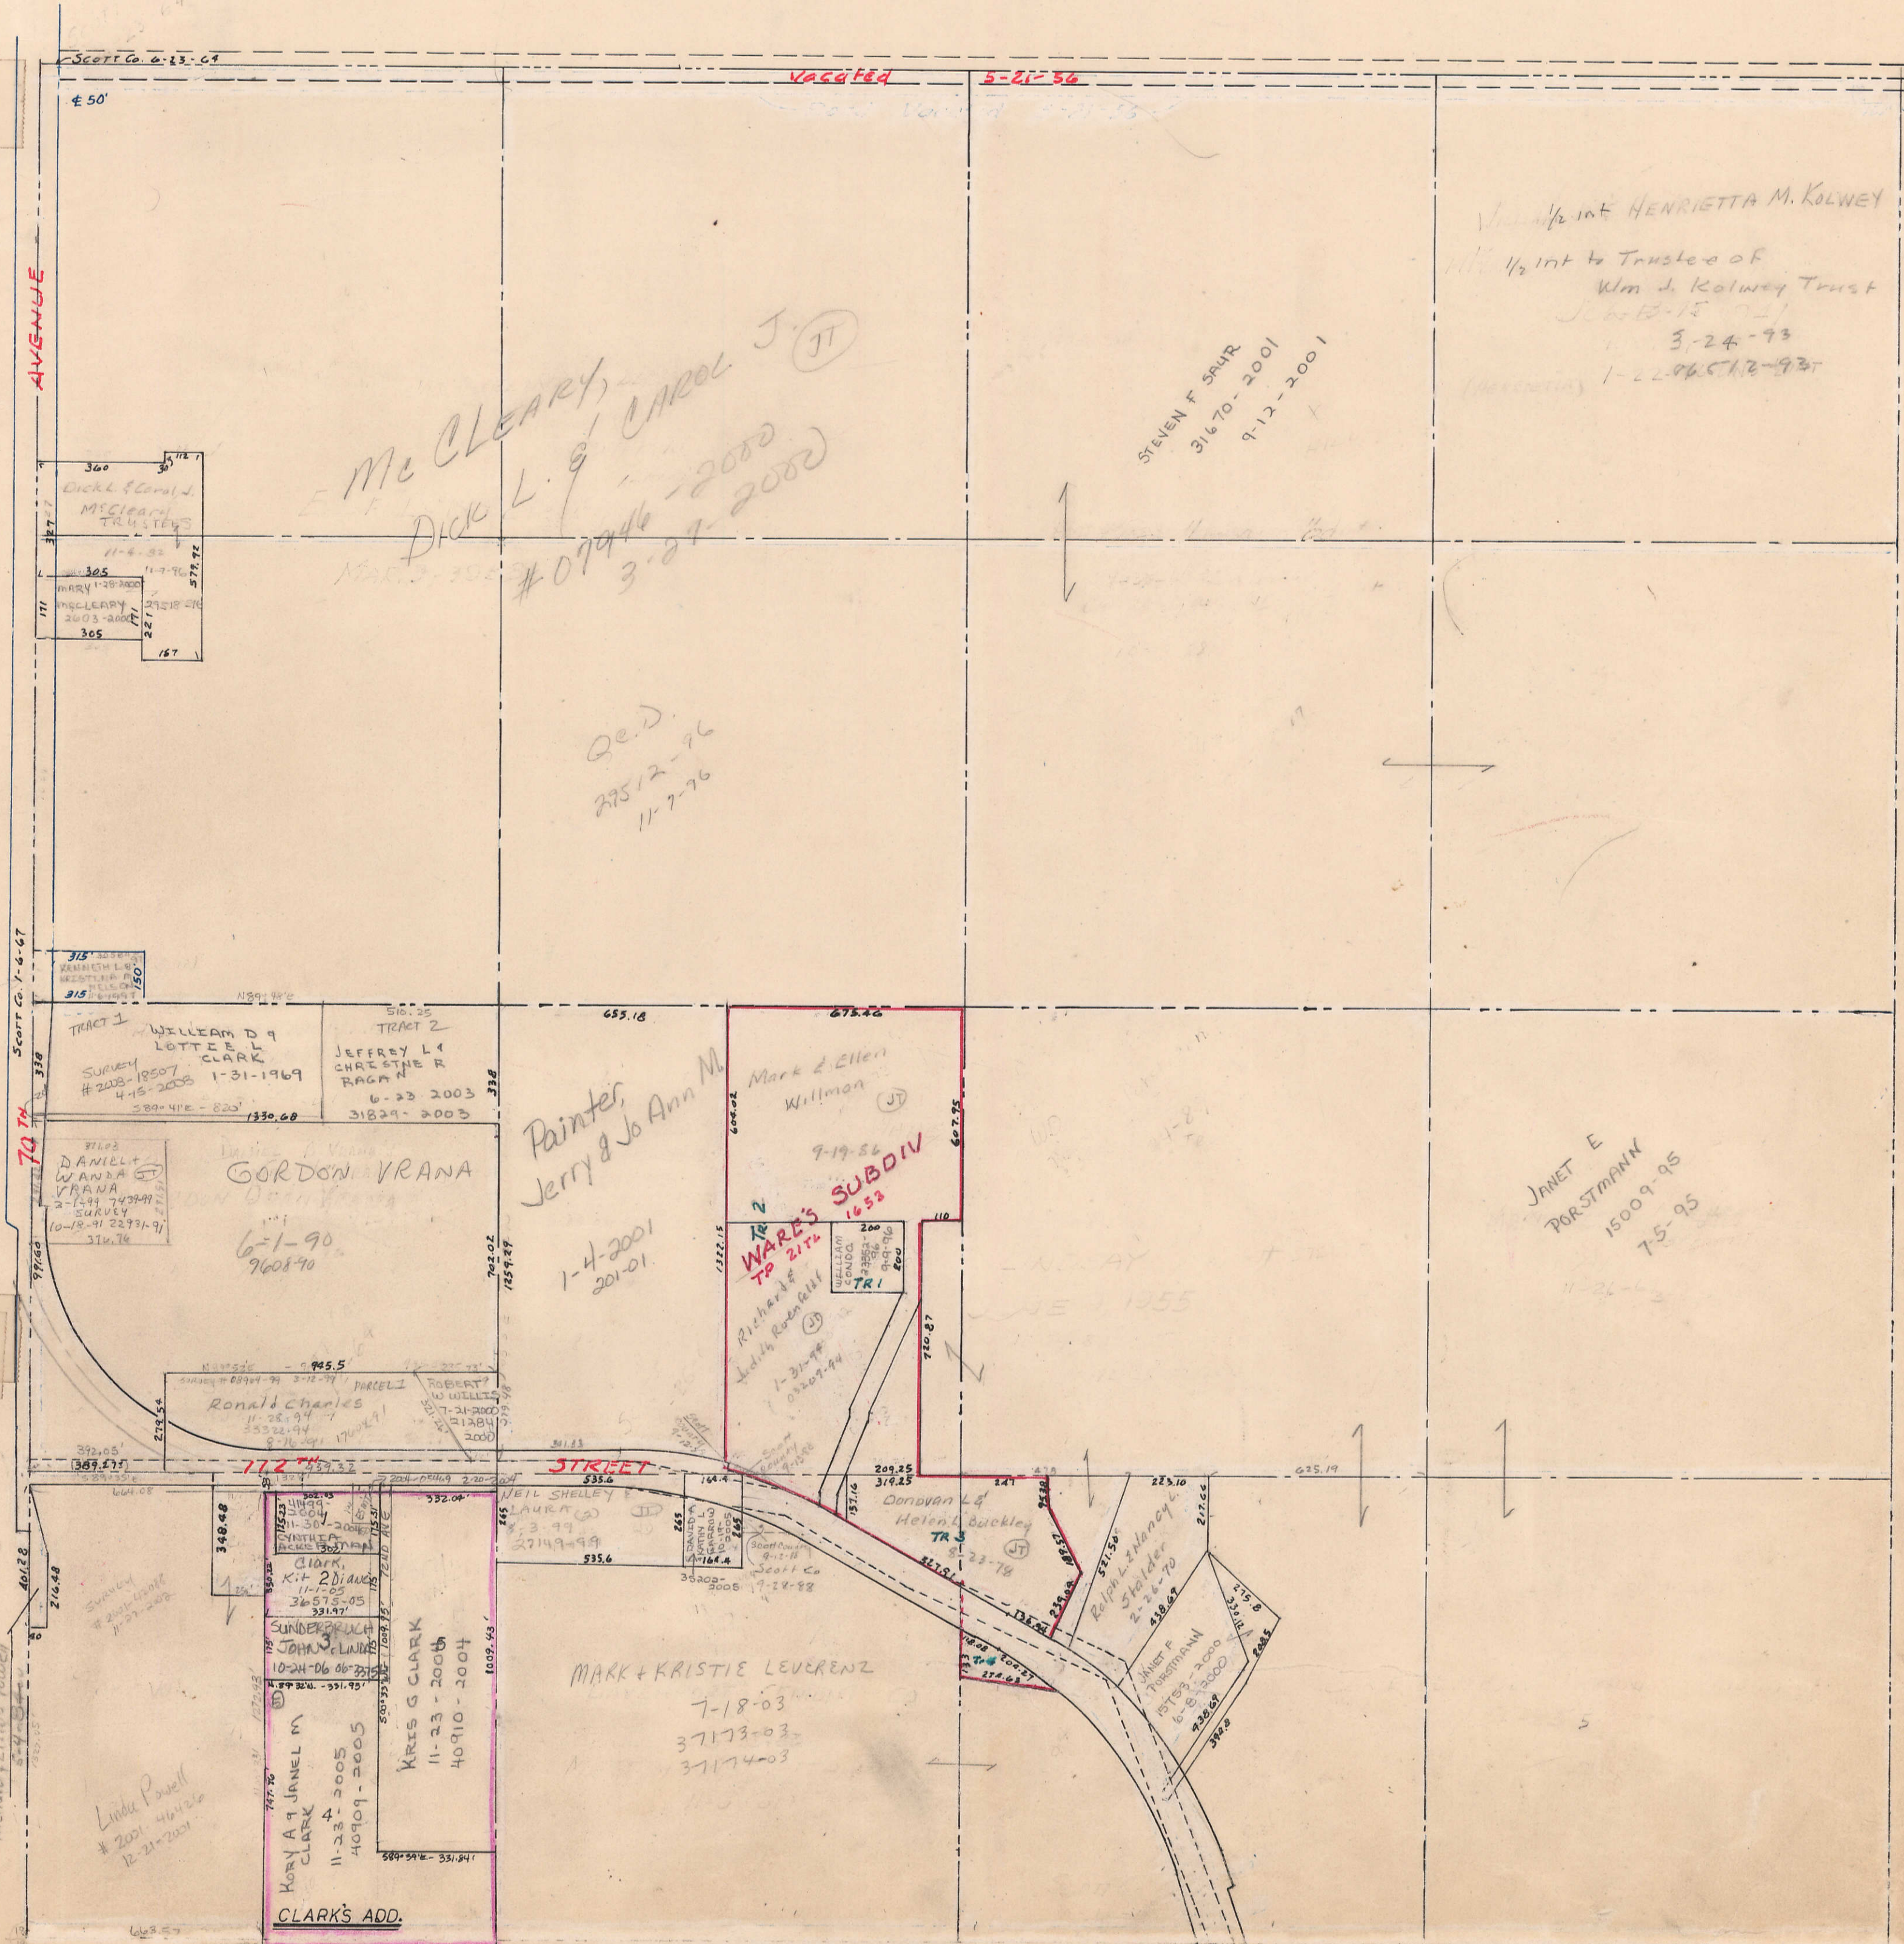

SECTION 17

TOWNSHIP 77 NORTH, RANGE 2 EAST,
5TH PRINCIPAL MERIDIAN
BUFFALO TOWNSHIP
SCOTT COUNTY, IOWA

SCALE: 1 INCH = 330 FEET

SECTION 8 PAGE 8

TRANSFER PAGE 54-85

SECTION 18 PAGE 18

SECTION 16 PAGE 16

SECTION 20 PAGE 20