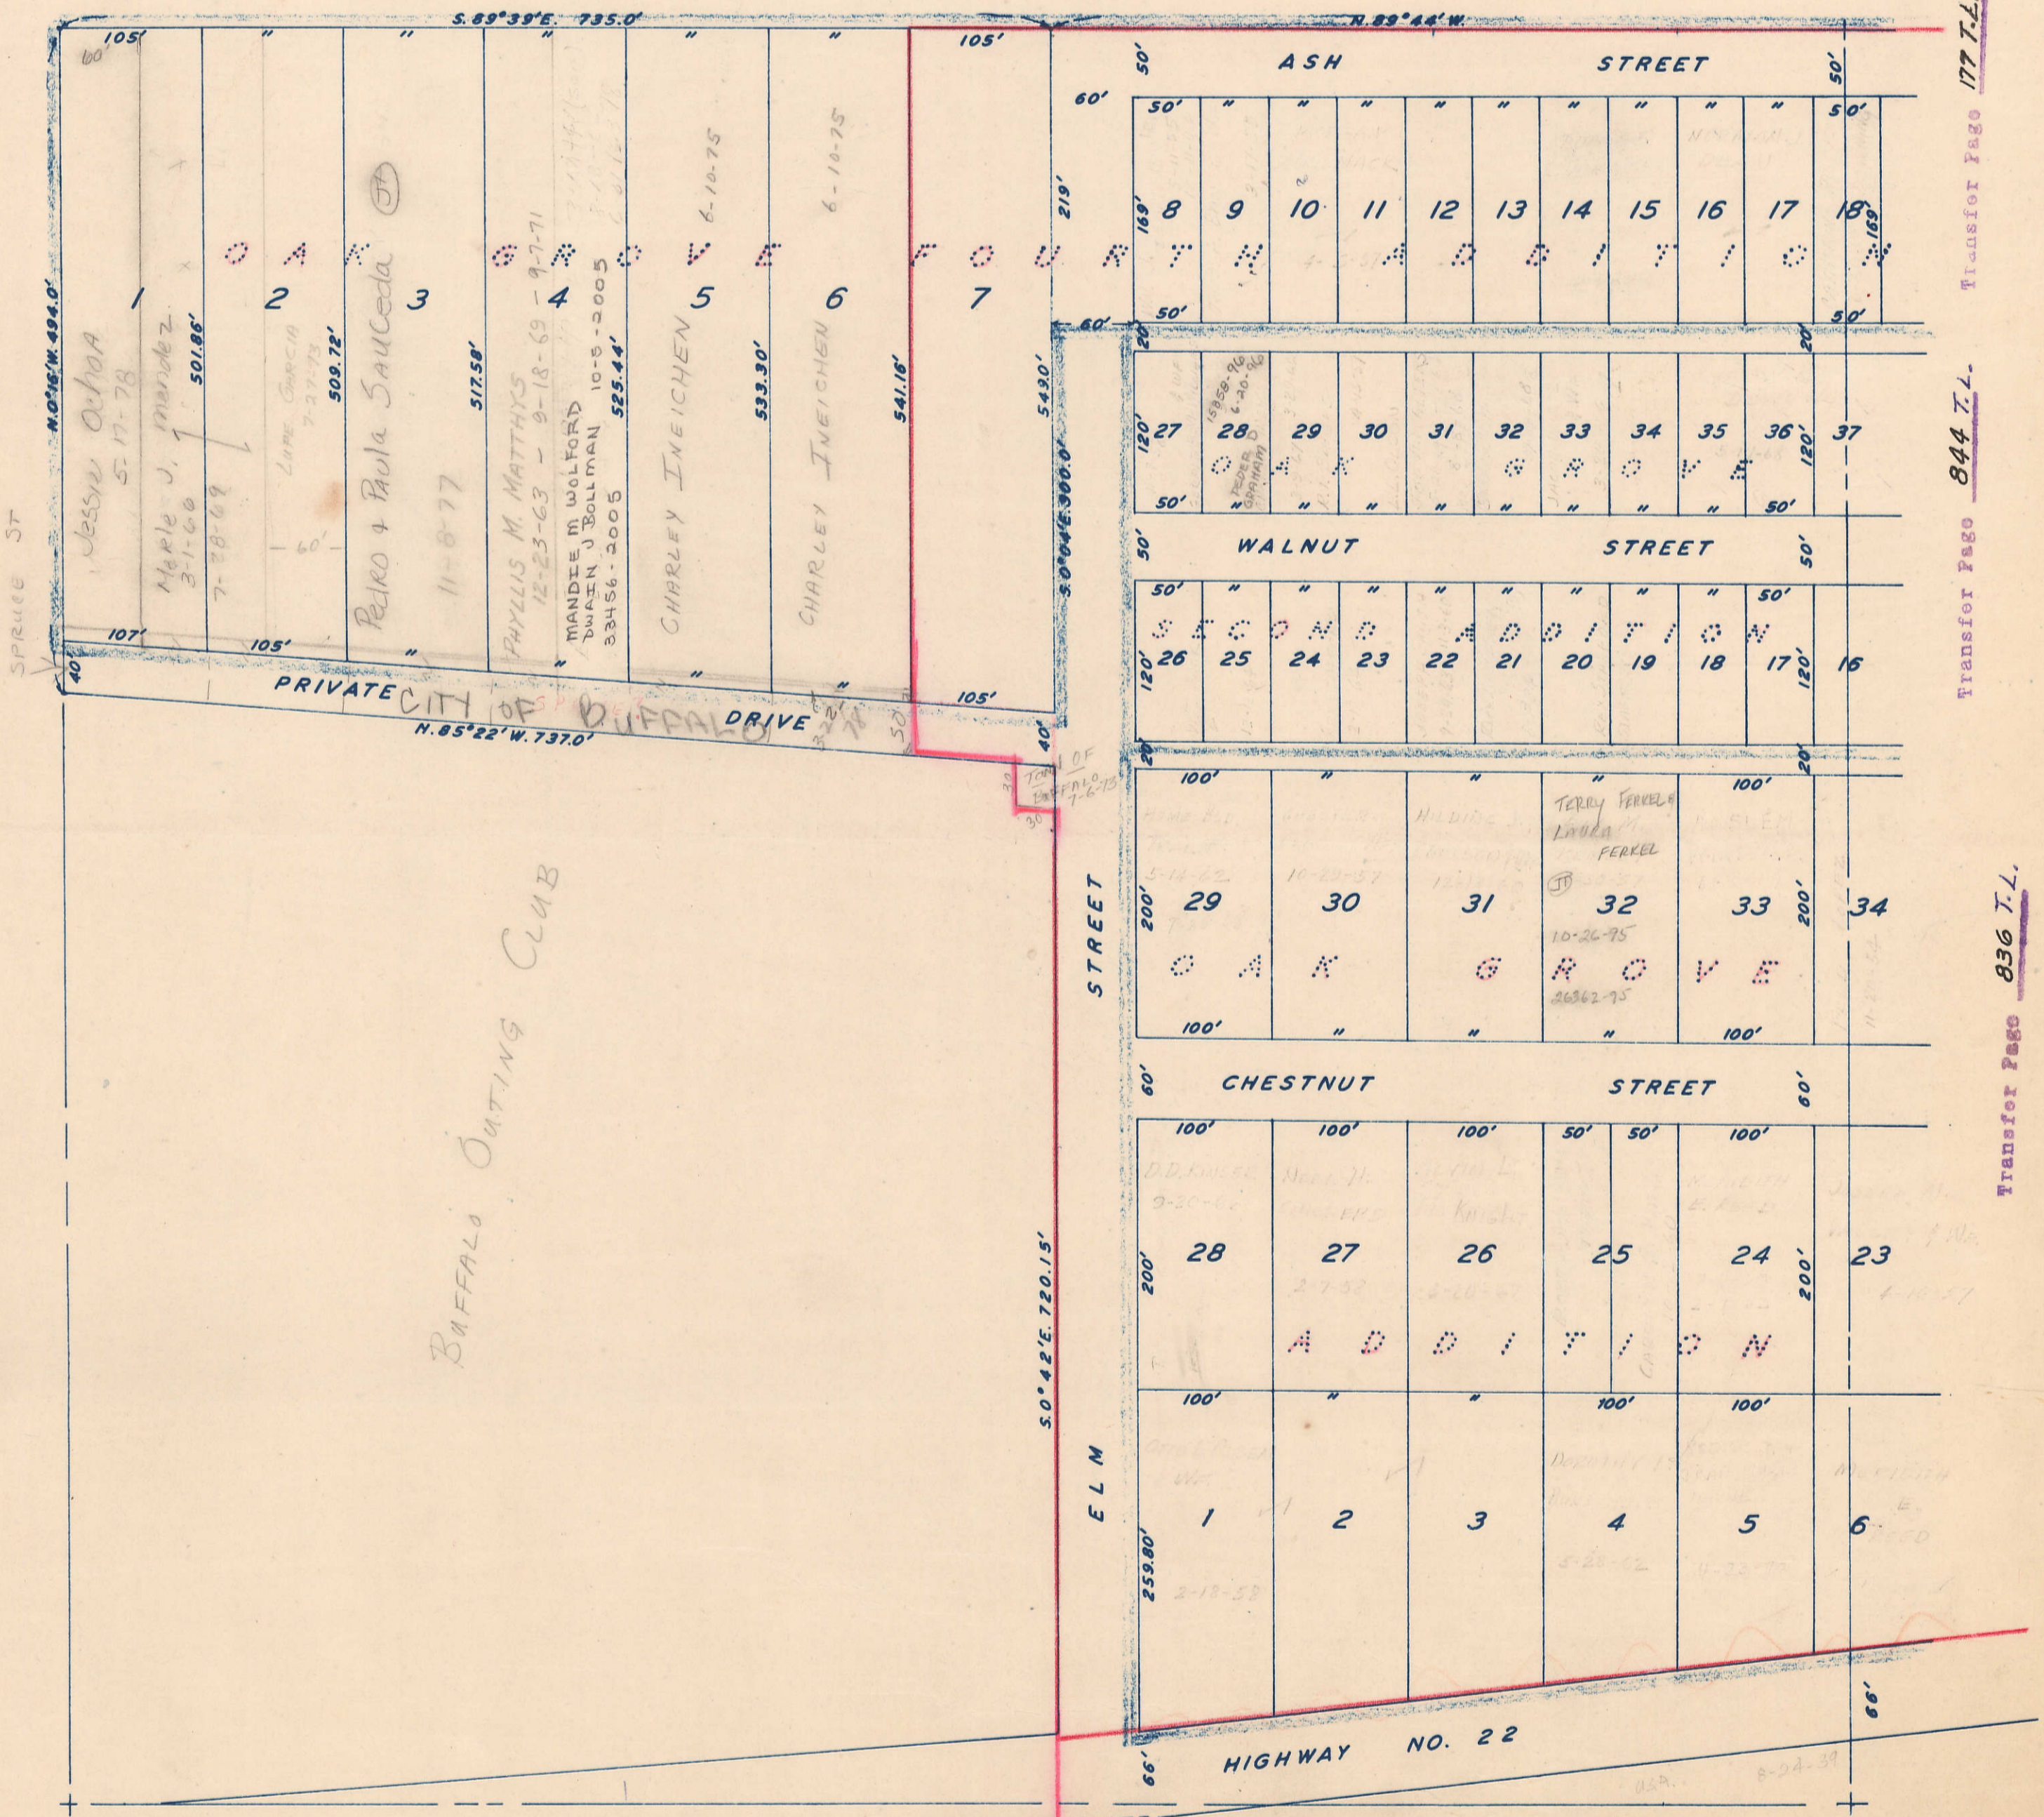

SECTION 21

TOWNSHIP 77 NORTH, RANGE 2 EAST,

5TH PRINCIPAL MERIDIAN

BUFFALO TOWNSHIP

SCOTT COUNTY, IOWA

TRANSFER PAGE 89

SCALE: 1 INCH = 100 FEET

SECTION

PAGE (21)

Transfer Page 177 T.L.

Transfer Page 844 T.L.

Transfer Page 836 T.L.

PAGE (21)

SECTION

PAGE 21-B

SECTION