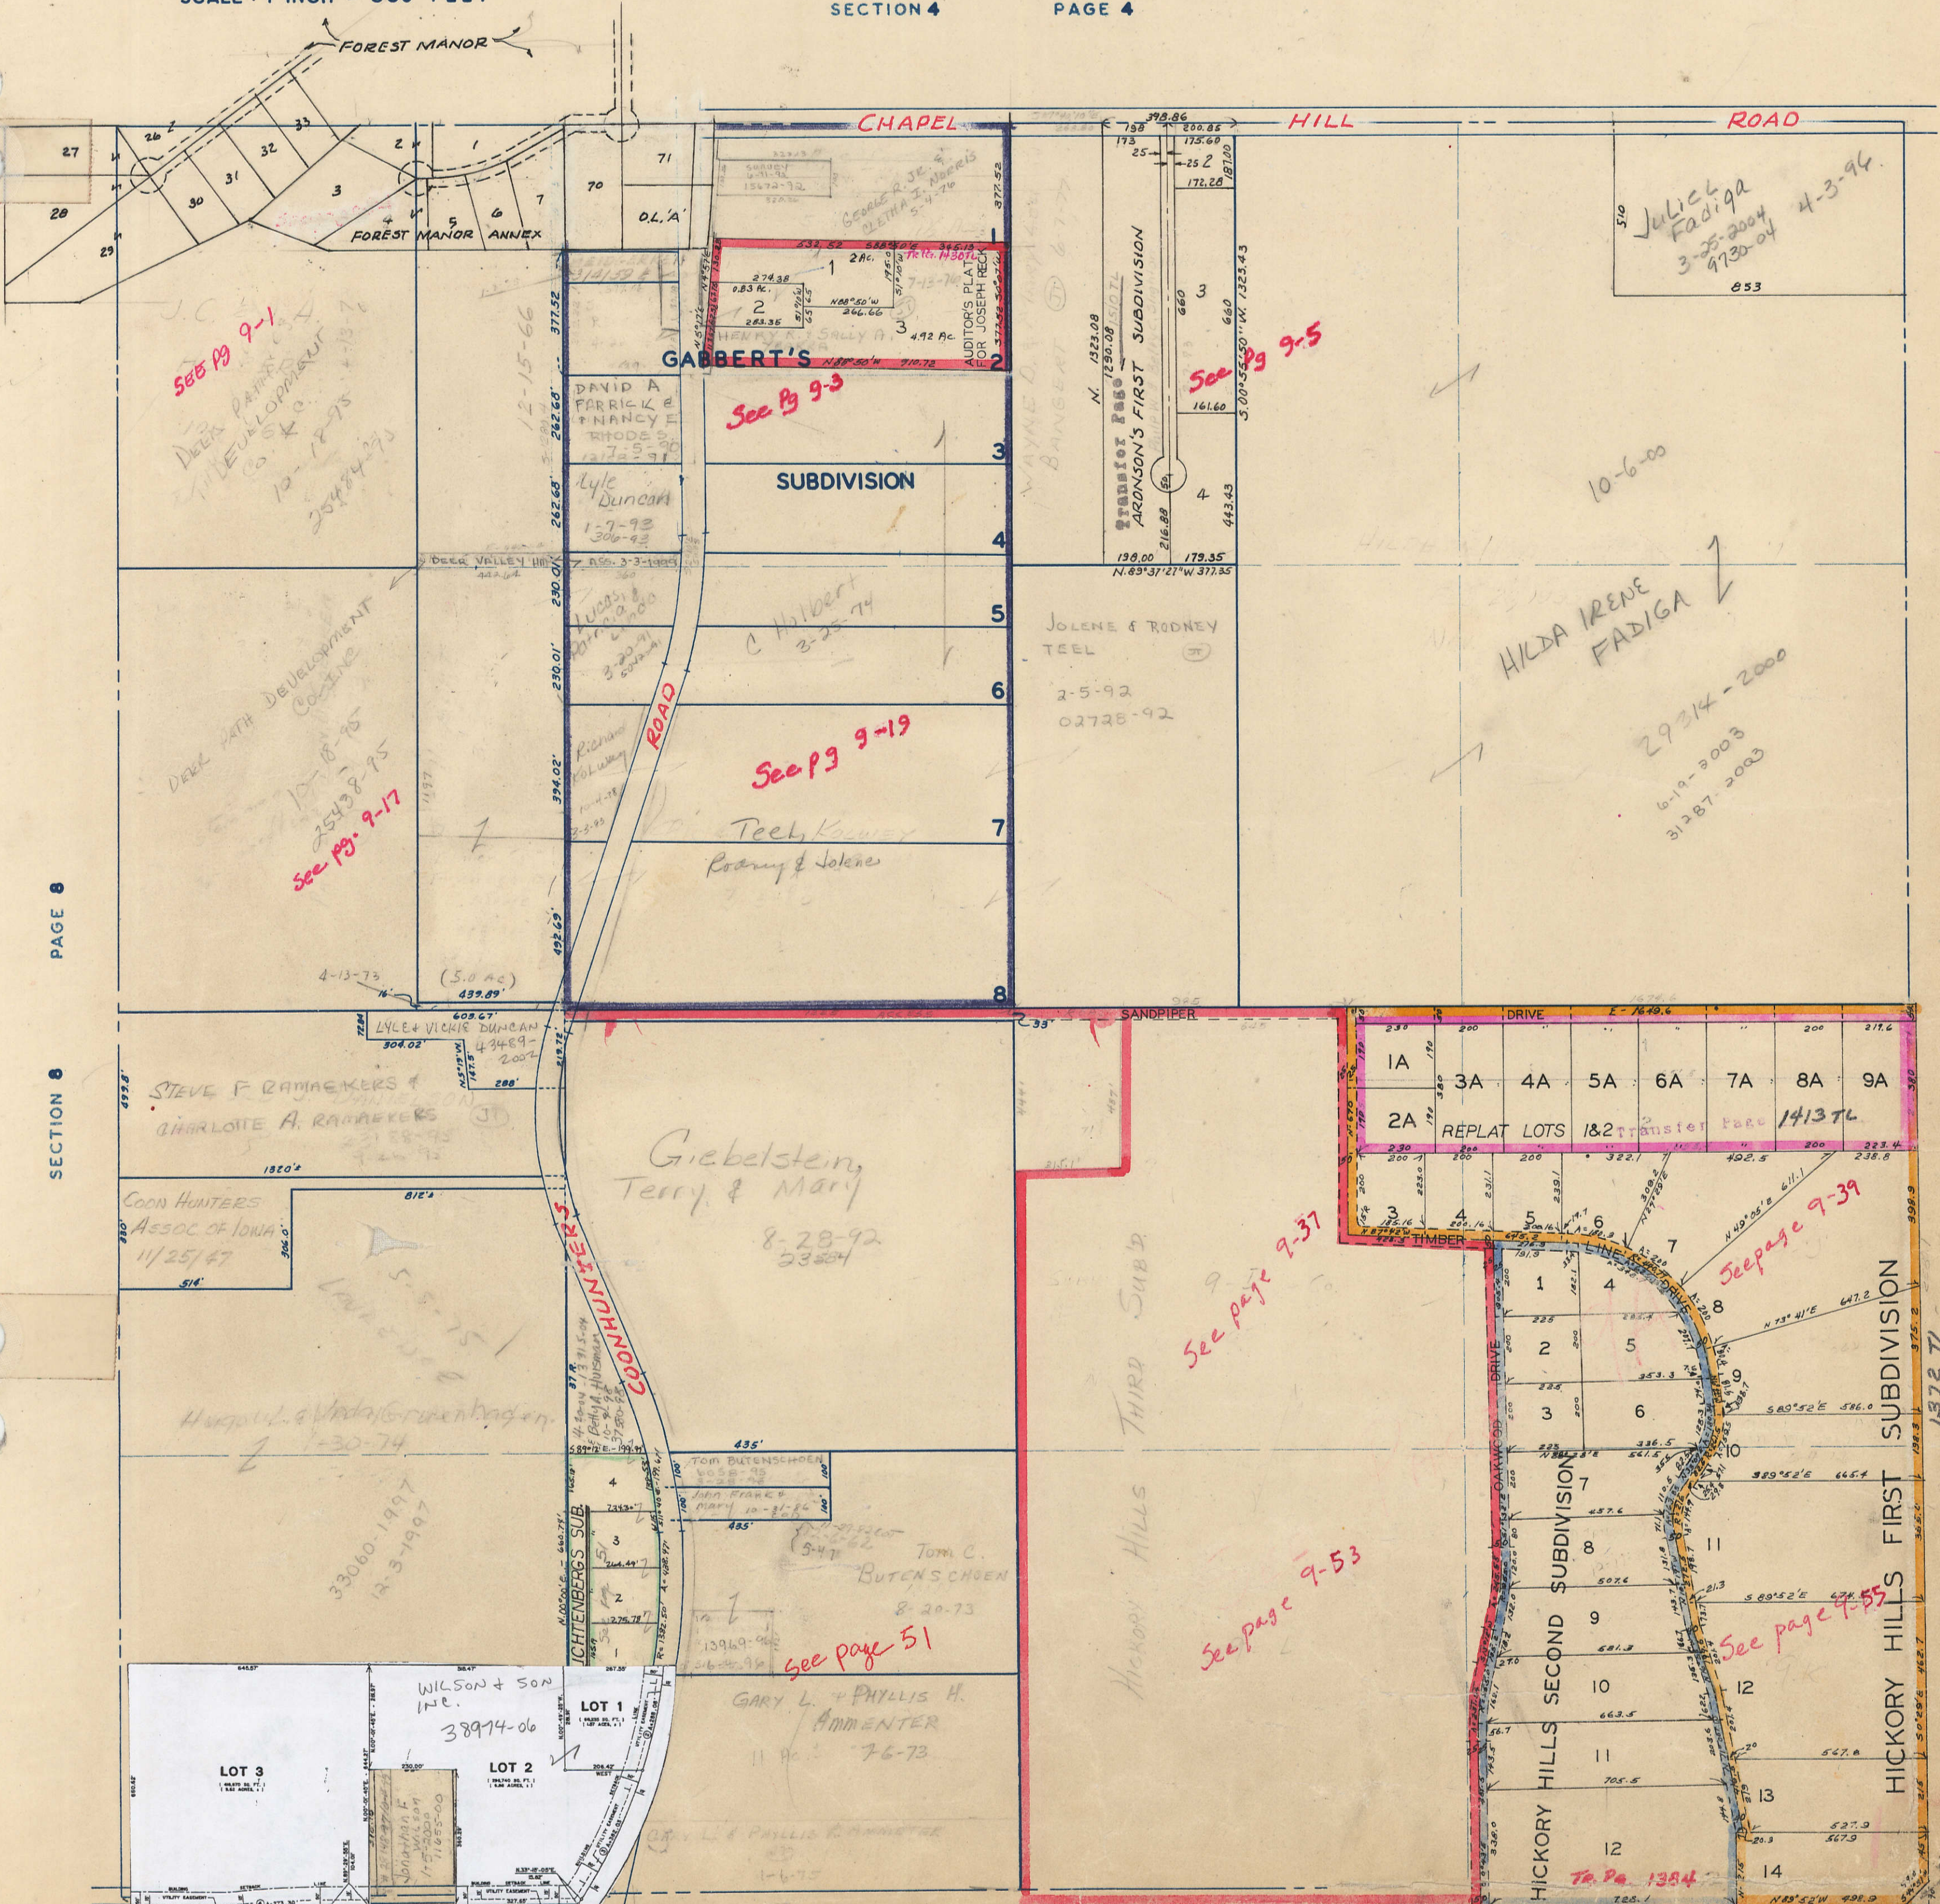

SECTION 9
TOWNSHIP 77 NORTH, RANGE 2 EAST,
5TH PRINCIPAL MERIDIAN
BUFFALO TOWNSHIP
SCOTT COUNTY, IOWA

SCALE: 1 INCH = 330 FEET

SECTION 4

PAGE 4

TRANSFER PAGE 511-77

PAGE 8

SECTION 8

PAGE 10

SECTION 10

MANGEL'S 9TH ADDN TRANSFER PAGE 35A-244 SECTION 16

PAGE 16