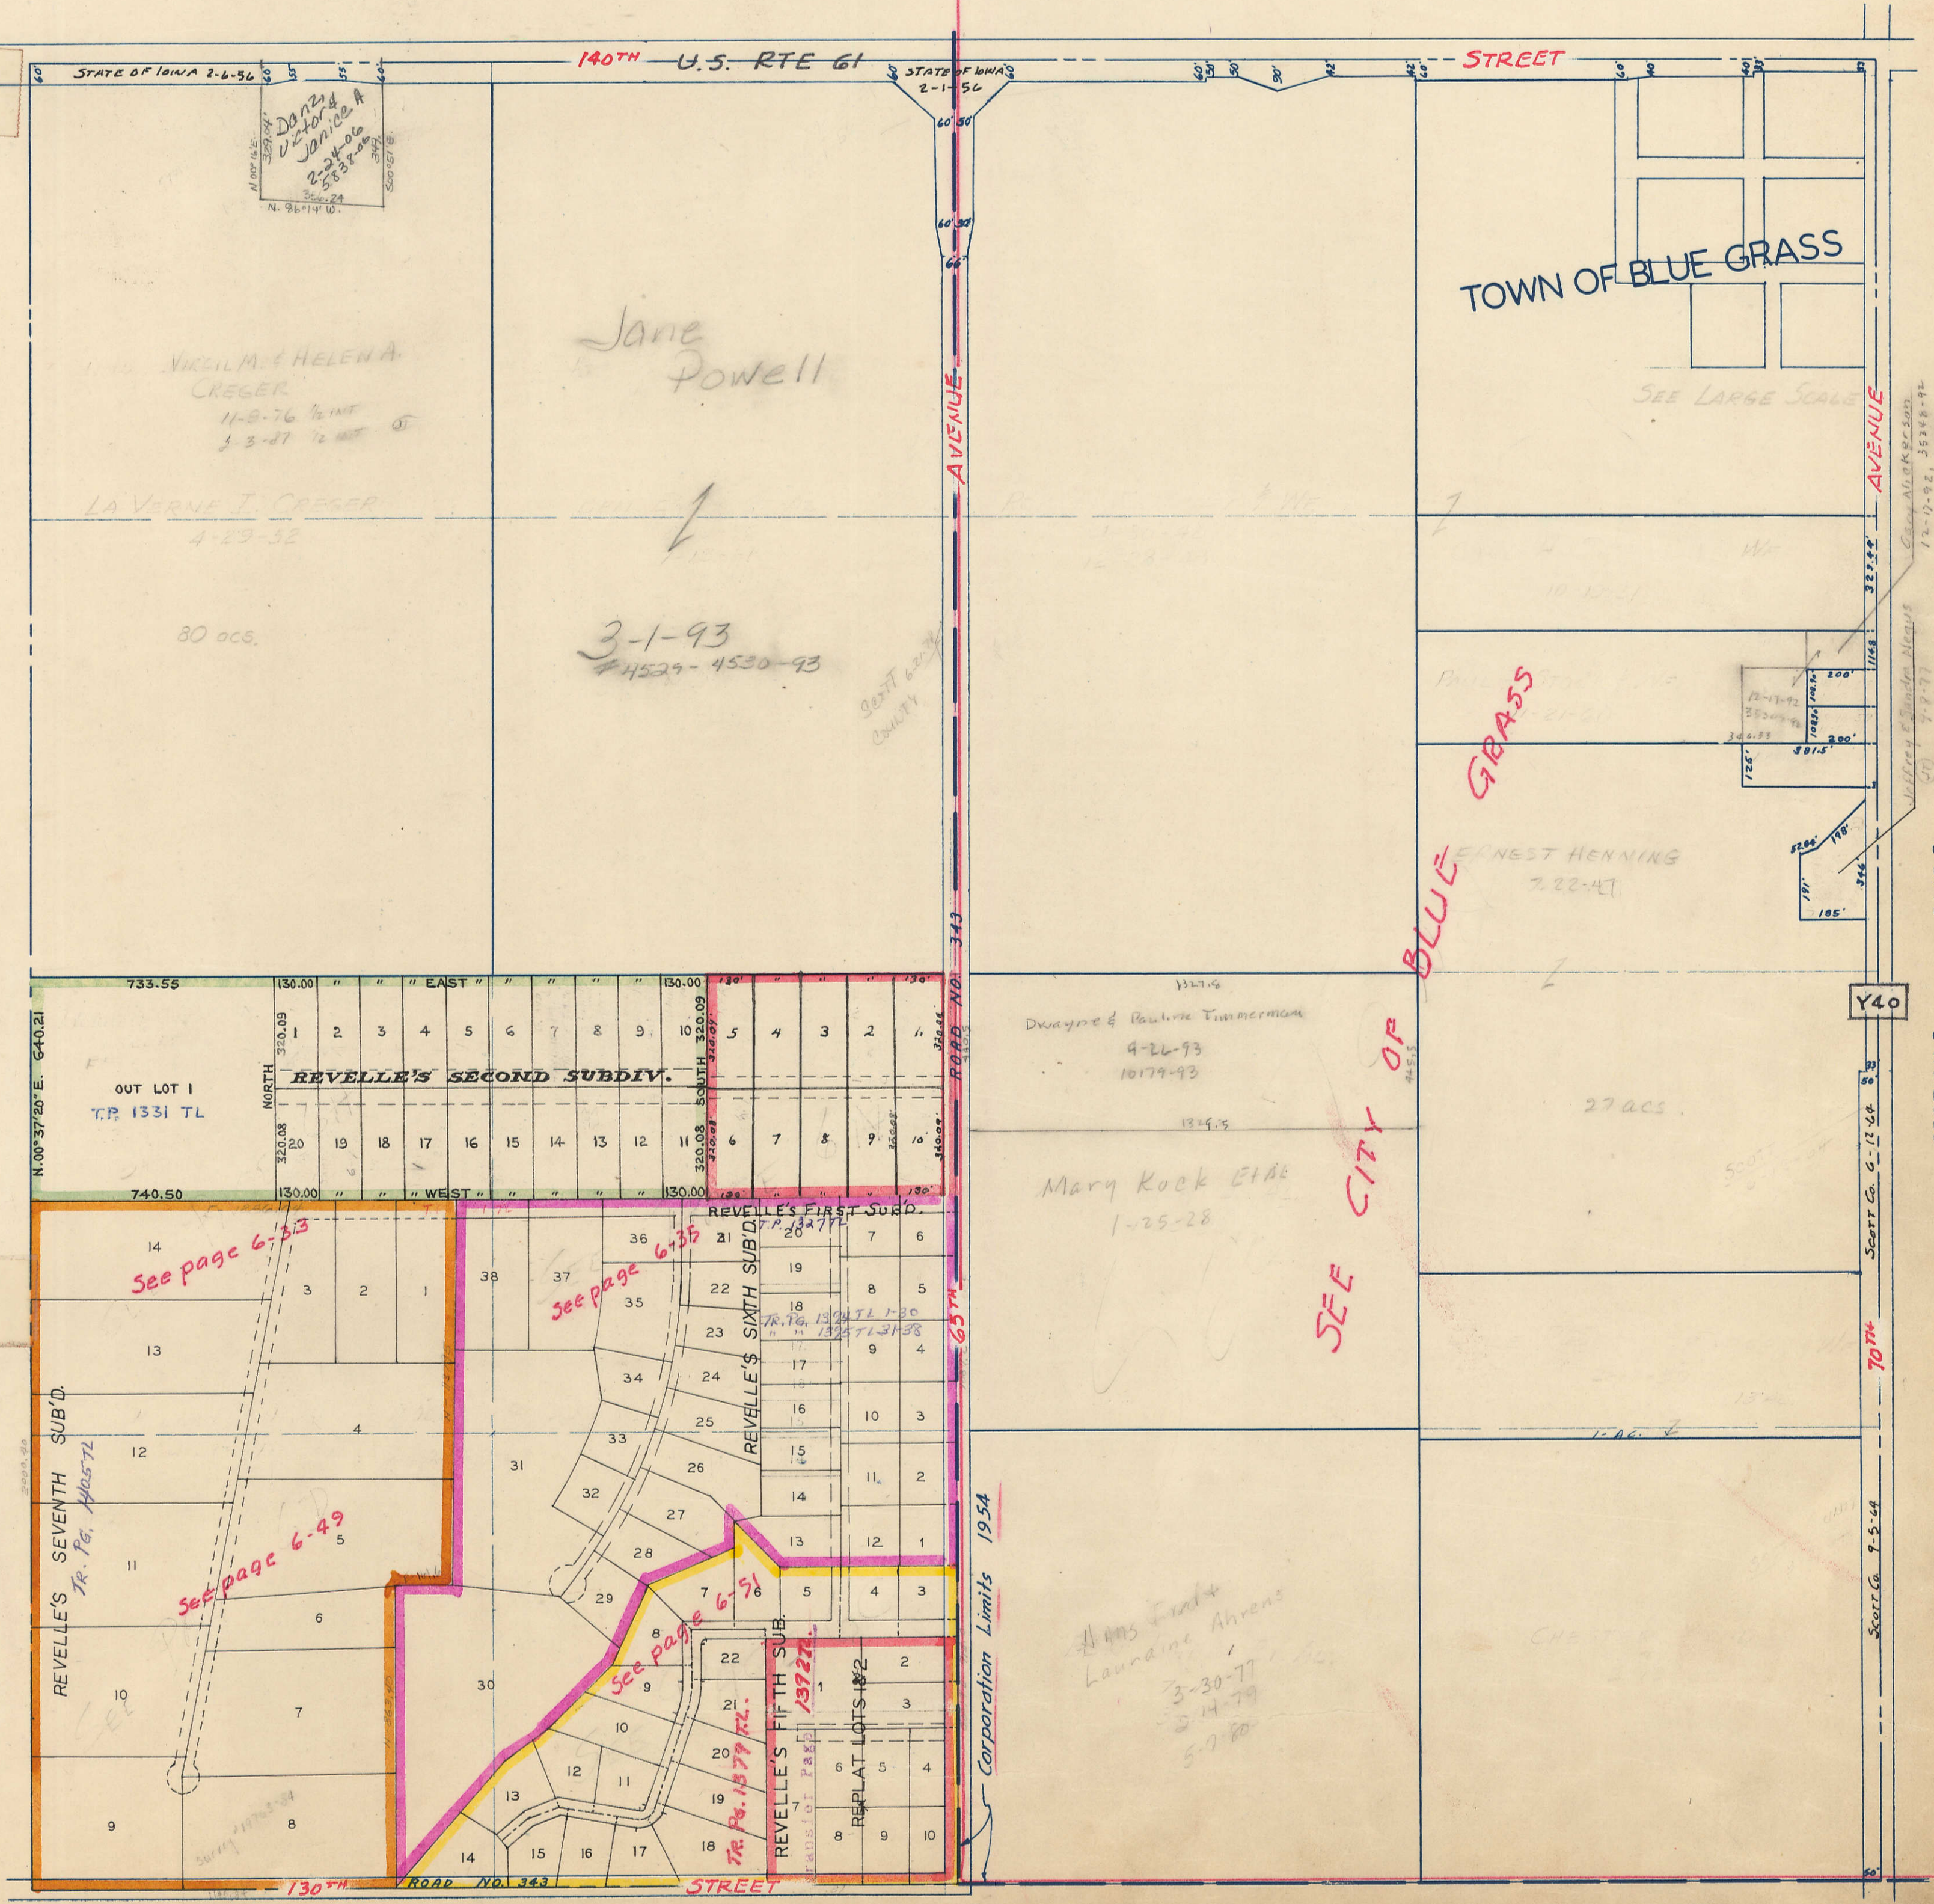

SECTION 6
TOWNSHIP 77 NORTH, RANGE 2 EAST,
5TH PRINCIPAL MERIDIAN
BUFFALO TOWNSHIP
SCOTT COUNTY, IOWA

TRANSFER PAGE 54-74

SCALE : 1 INCH = 330 FEET

SECTION 31

PAGE BLUE GRASS TWP.

MUSCATINE COUNTY

PAGE 5
SECTION 5