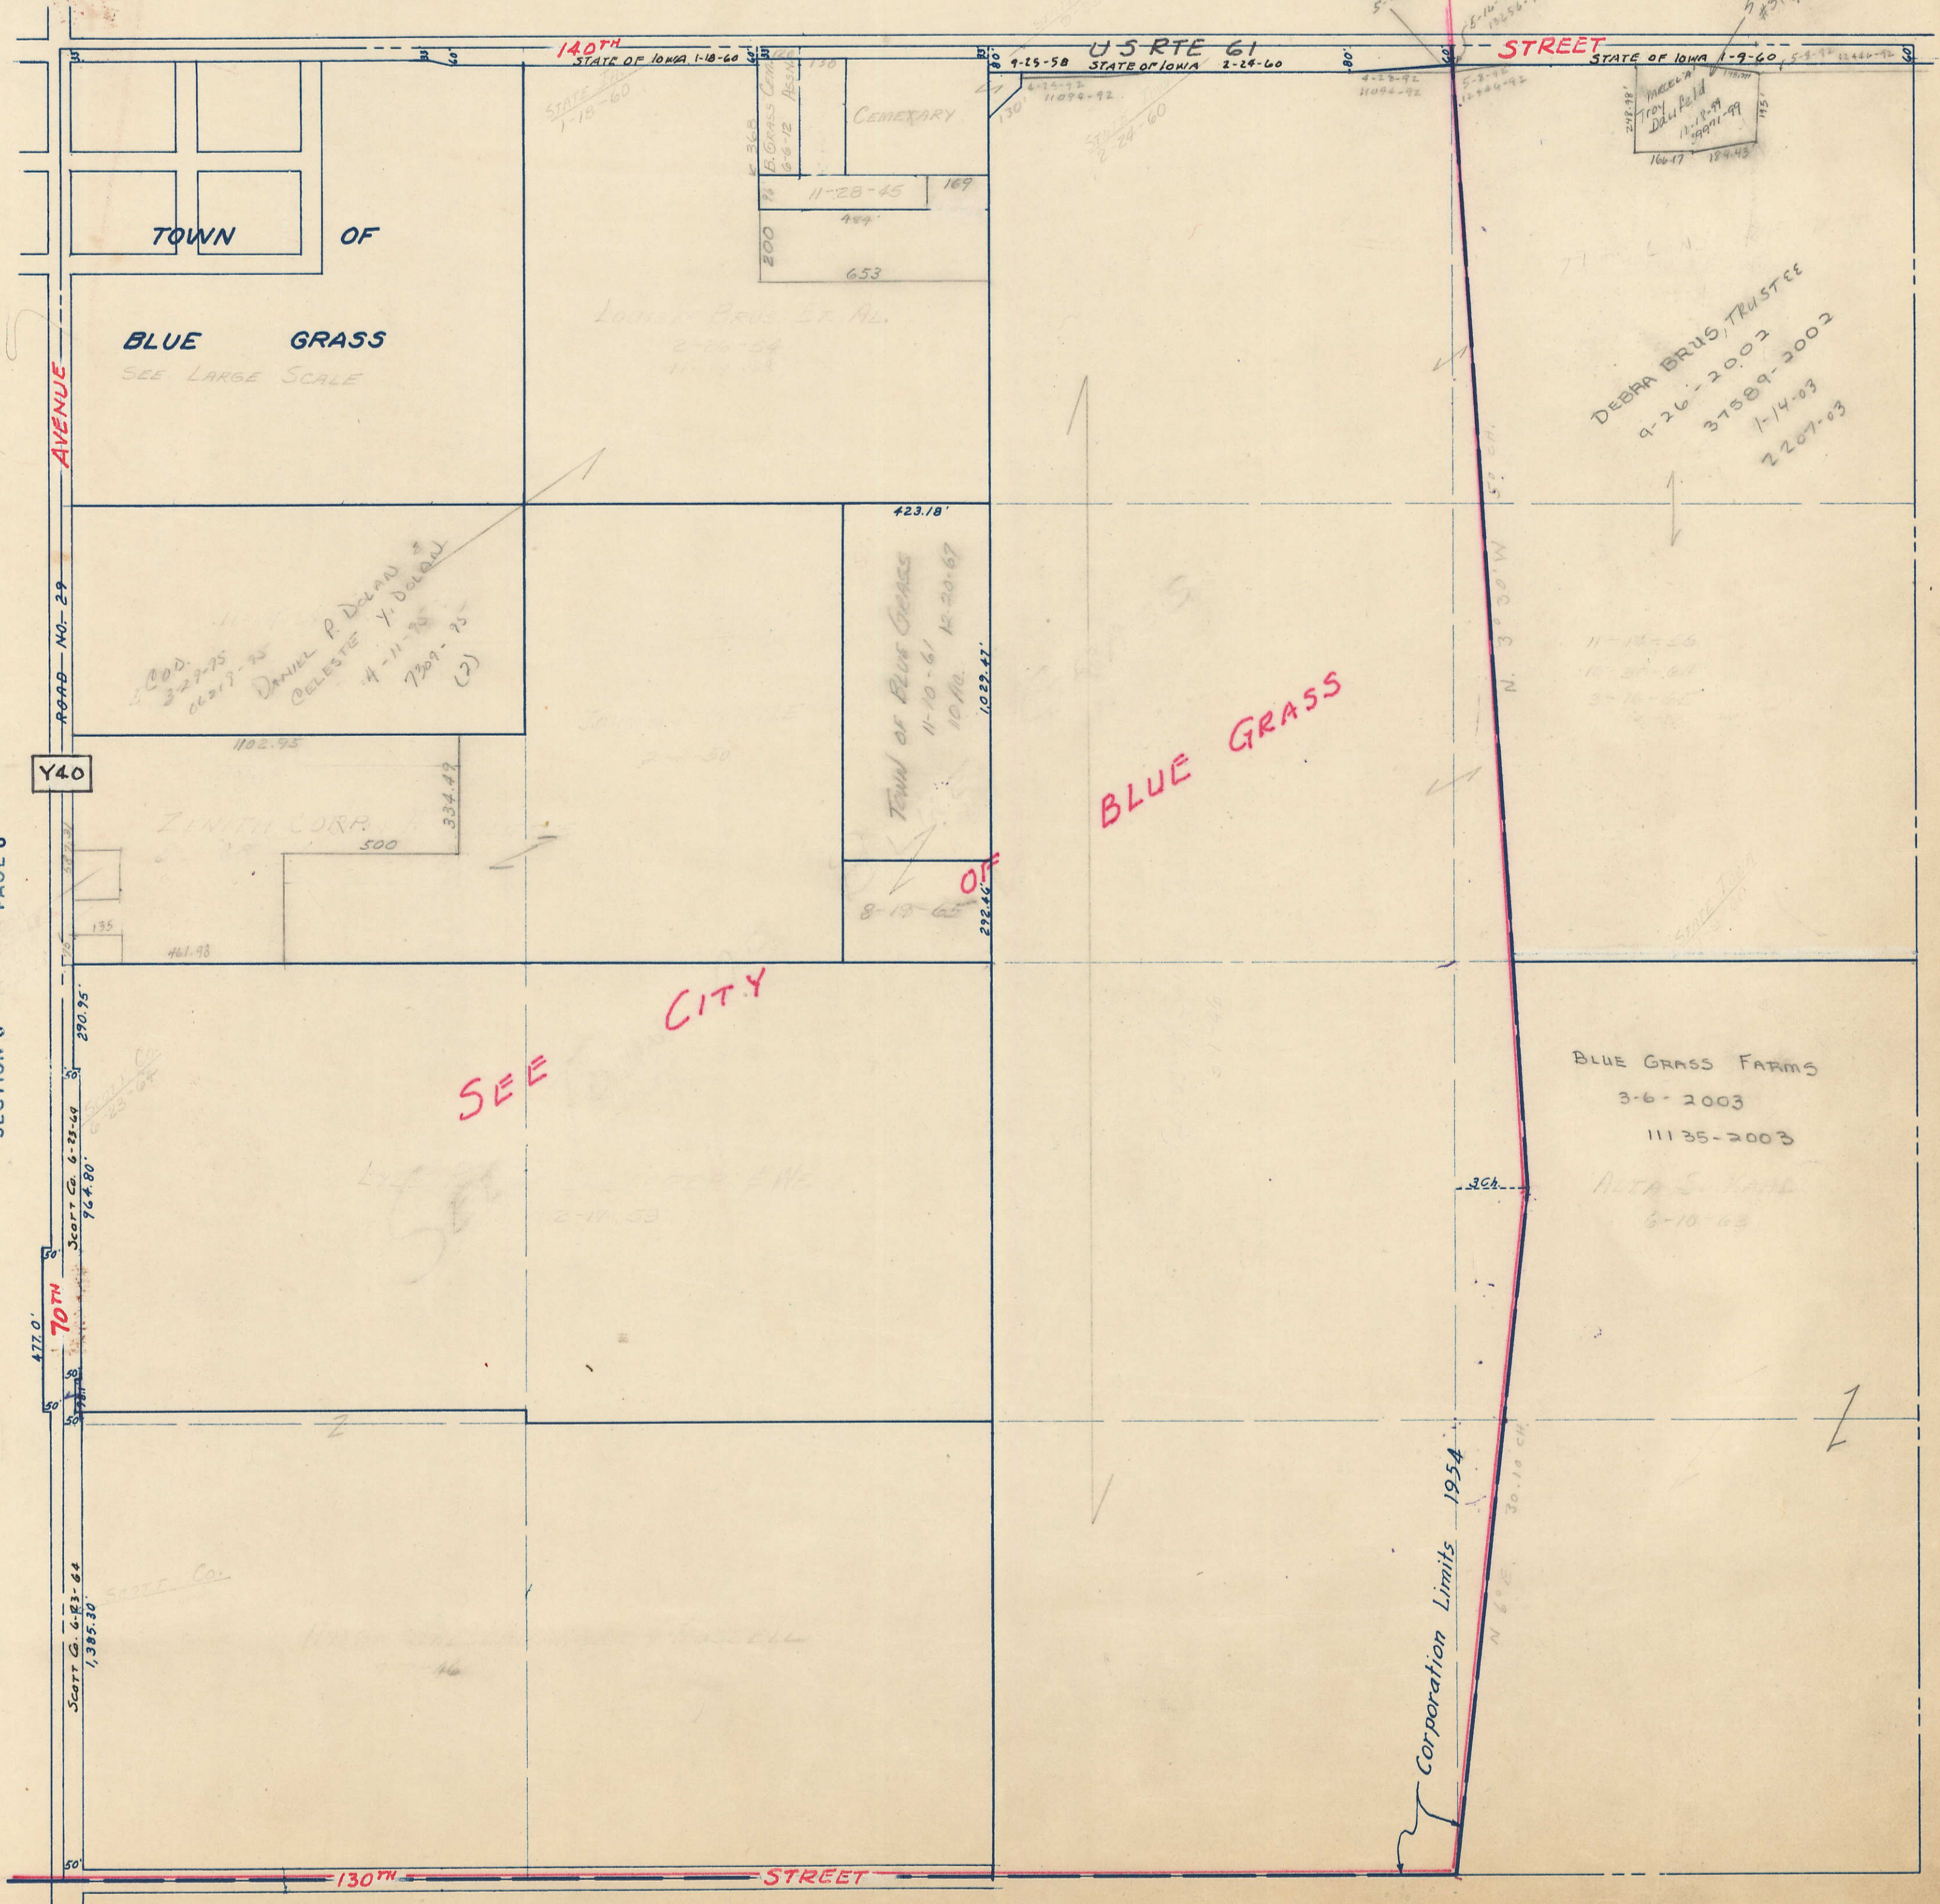

SECTION 5
TOWNSHIP 77 NORTH, RANGE 2 EAST,
5TH PRINCIPAL MERIDIAN
BUFFALO TOWNSHIP
SCOTT COUNTY, IOWA

SCALE: 1 INCH = 330 FEET

SECTION 32

PAGE BLUE GRASS TWP.

TRANSFER PAGE 5L1-73

SECTION 6 PAGE 6

SECTION 4 PAGE 4