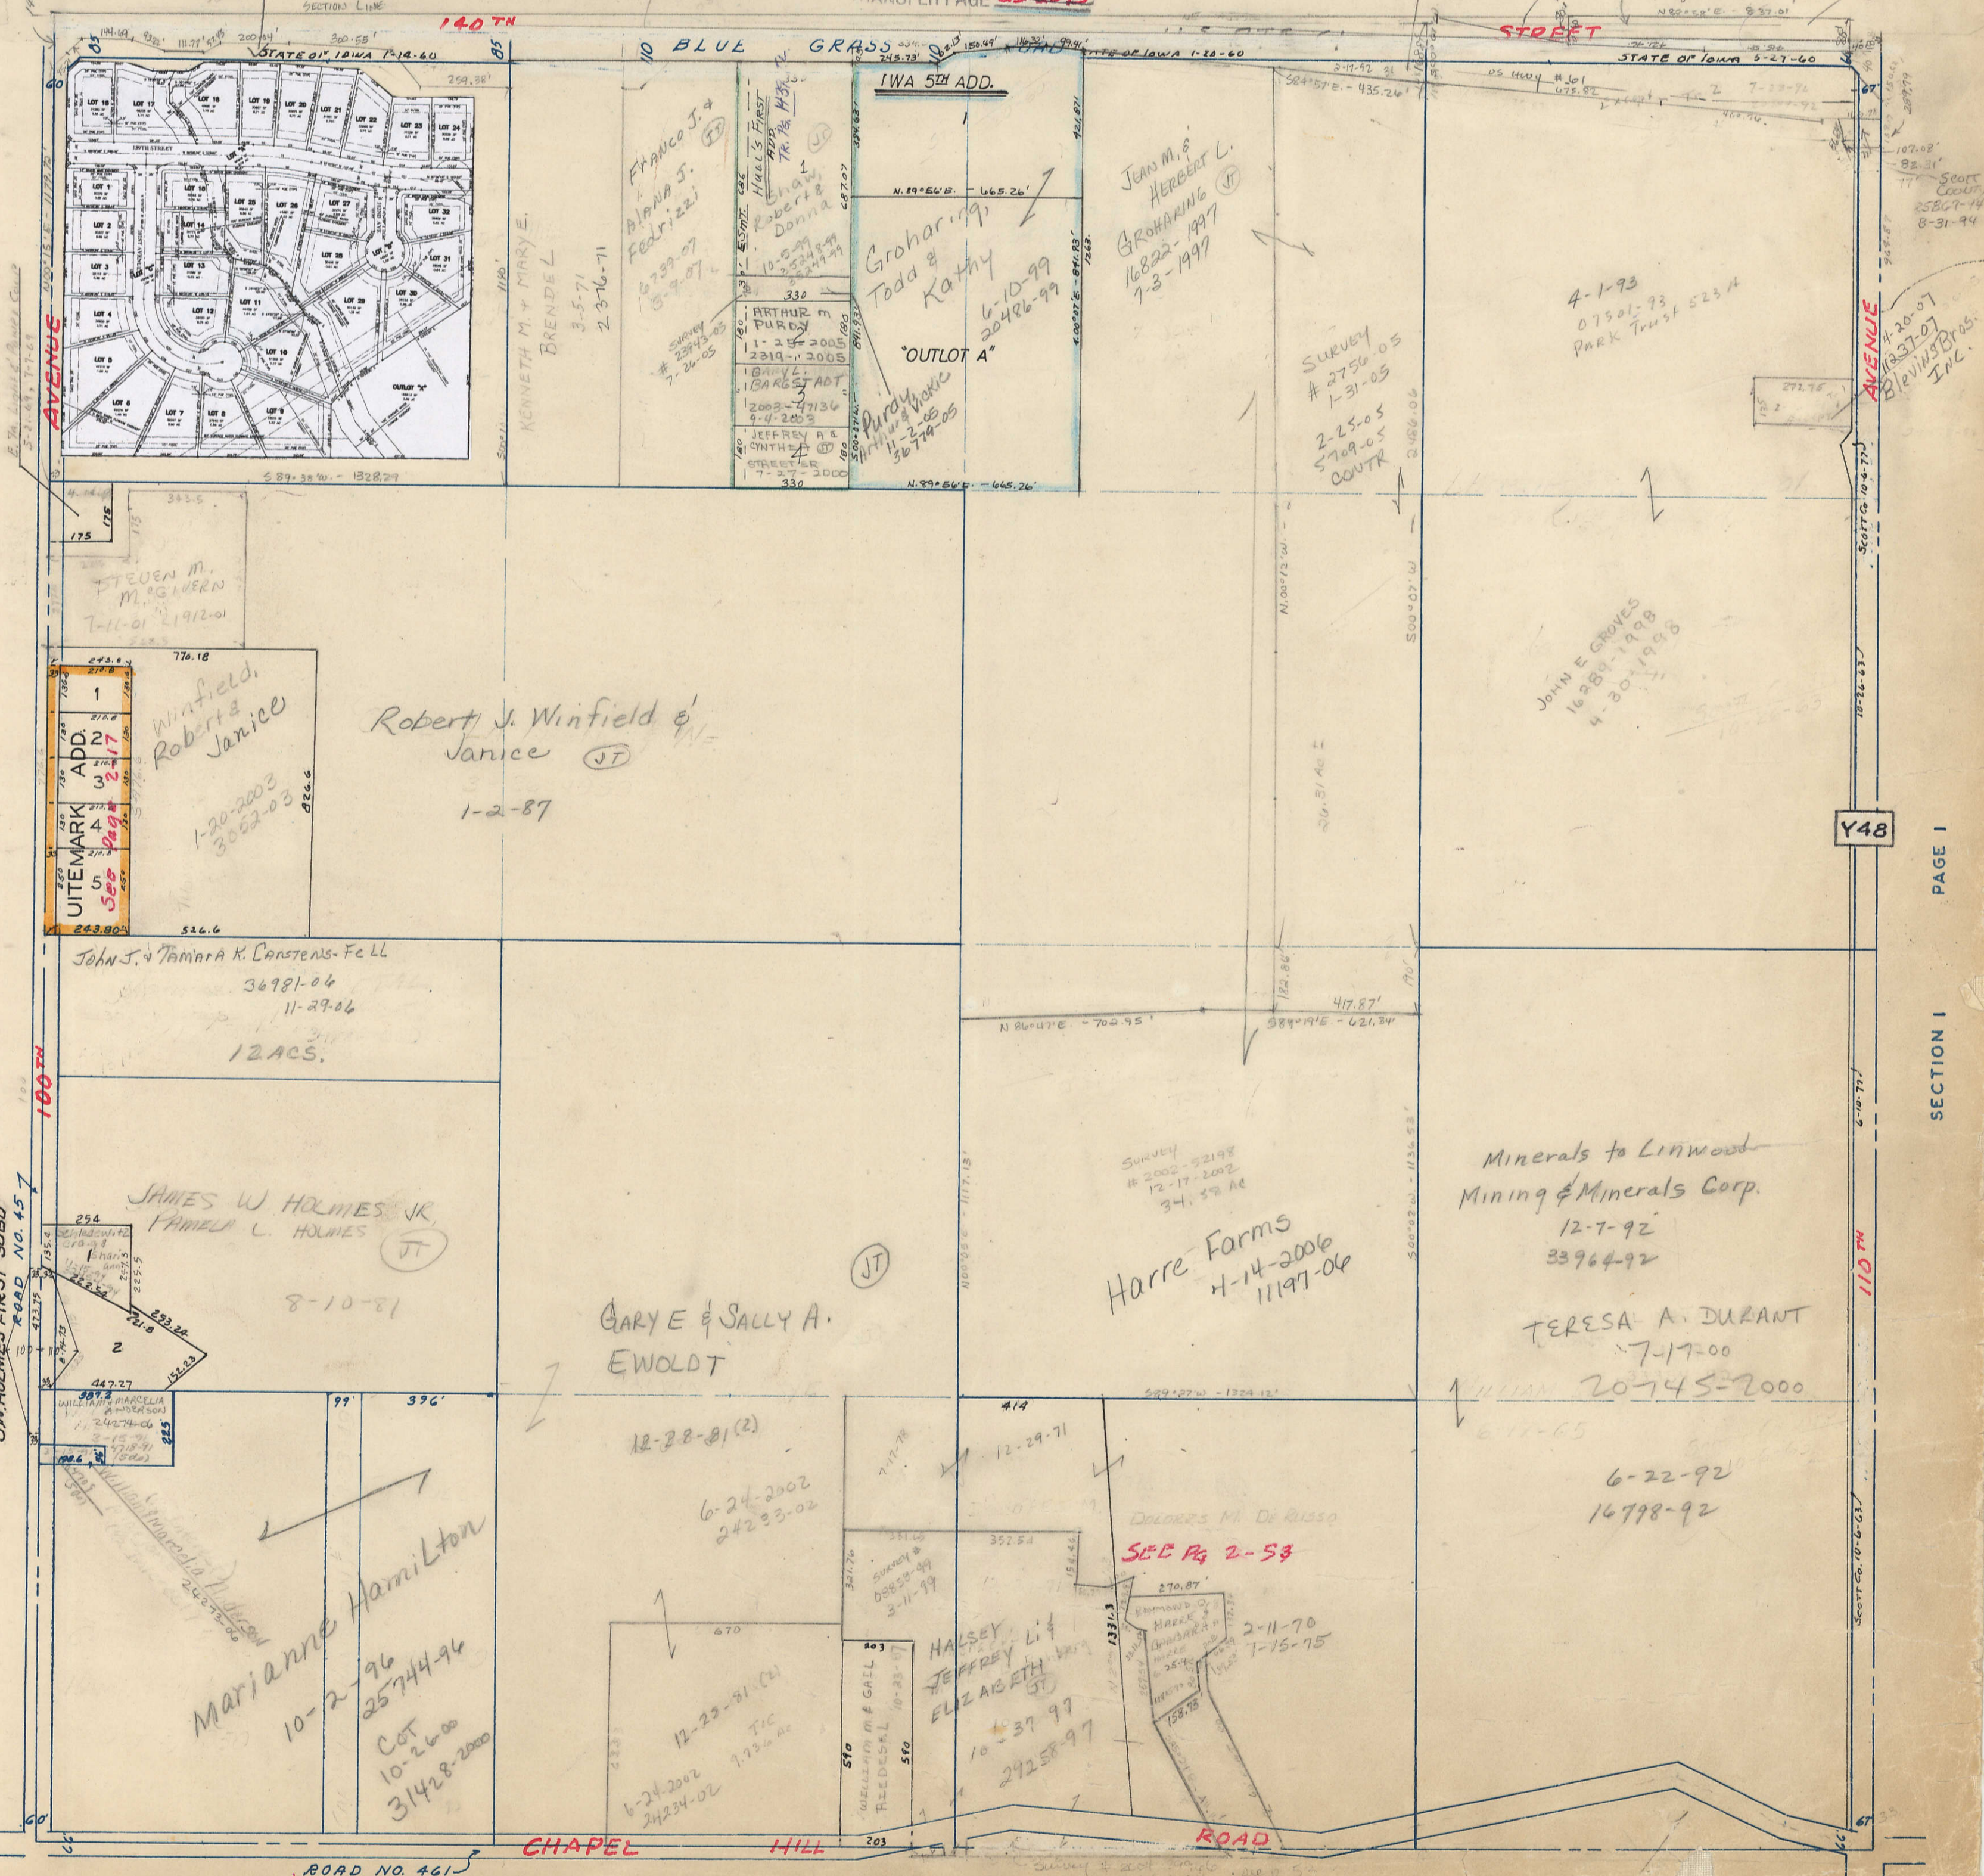

SECTION 2  
TOWNSHIP 77 NORTH, RANGE 2 EAST,  
5<sup>TH</sup> PRINCIPAL MERIDIAN  
BUFFALO TOWNSHIP  
SCOTT COUNTY, IOWA

SCALE: 1 INCH = 330 FEET

SECTION 35

PAGE BLUE GRASS TWP

TRANSFER PAGE 51d-70

TRANSFER PAGE 85-2343

SECTION 3

TRANSFER PAGE 227L-1820  
J.W. HOLMES FIRST SUBD.  
ROAD NO. 457

SECTION II

Y48

PAGE I

SECTION I