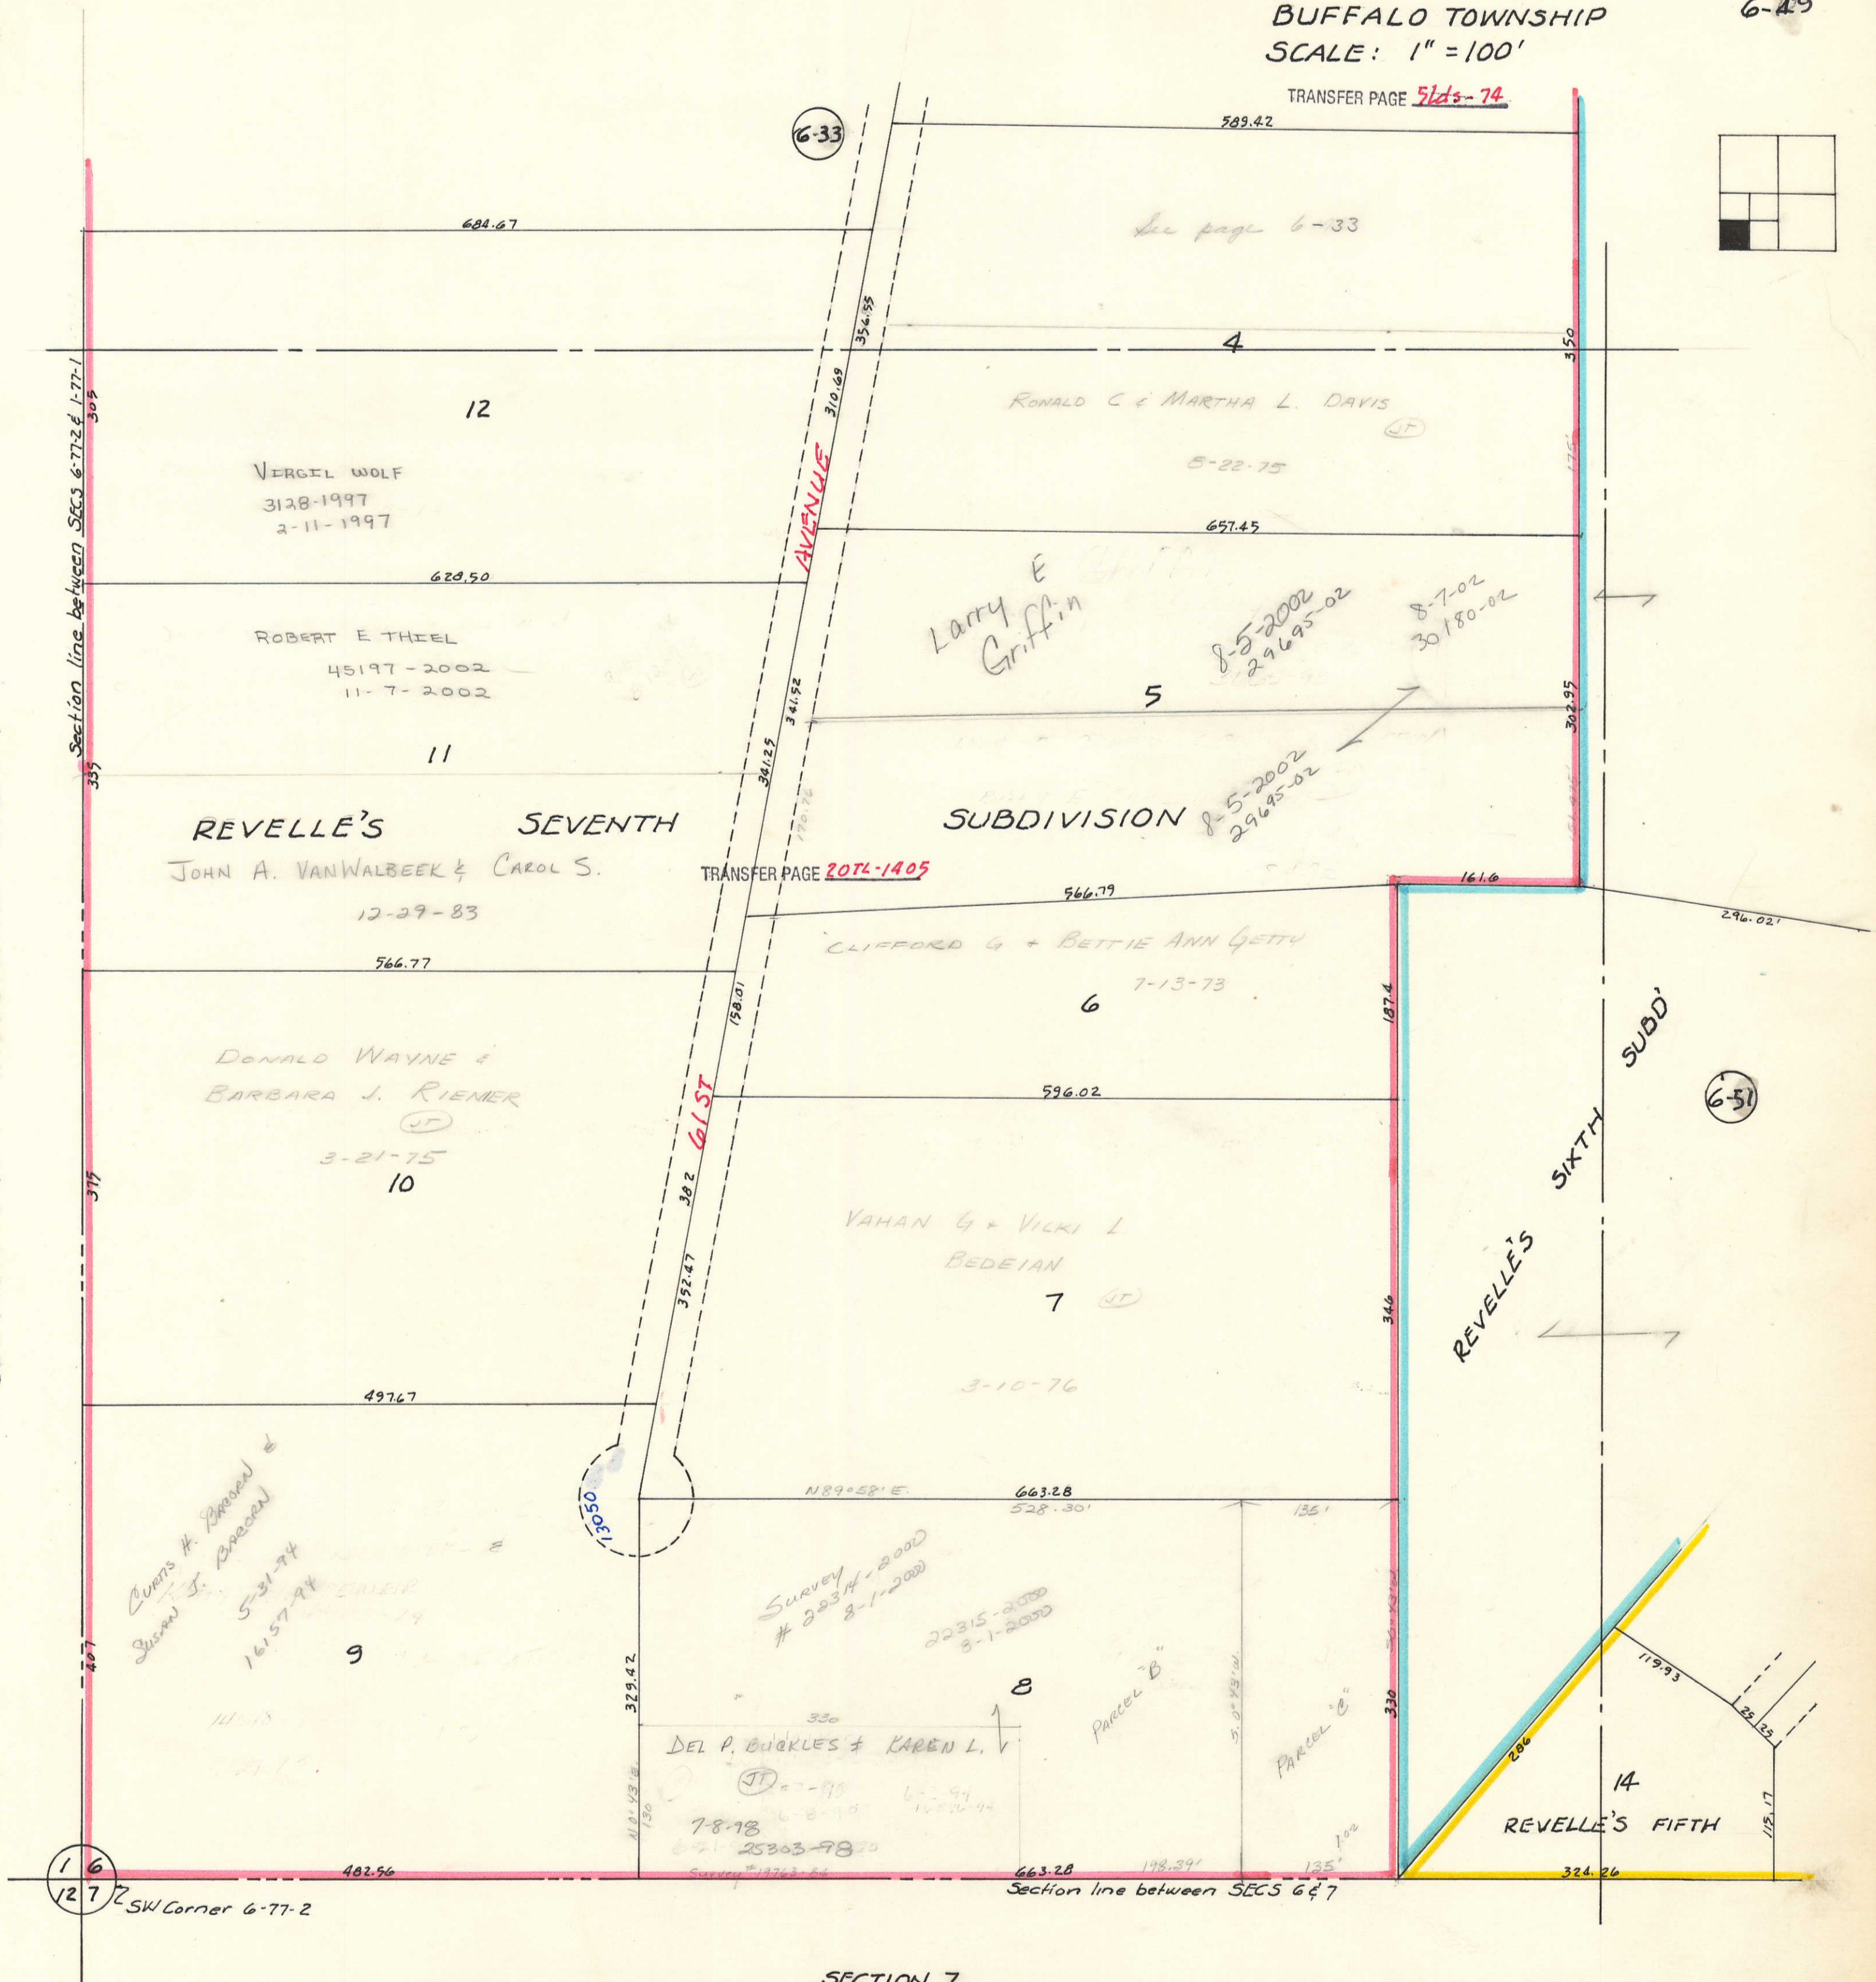

SW¹/₄ SW¹/₄ SEC 6-77-2
BUFFALO TOWNSHIP
SCALE: 1" = 100'

6-49

TRANSFER PAGE 54s-74

SECTION 1-77-1 MUSCATINE COUNTY

SECTION 7

7

SW Corner 6-77-2