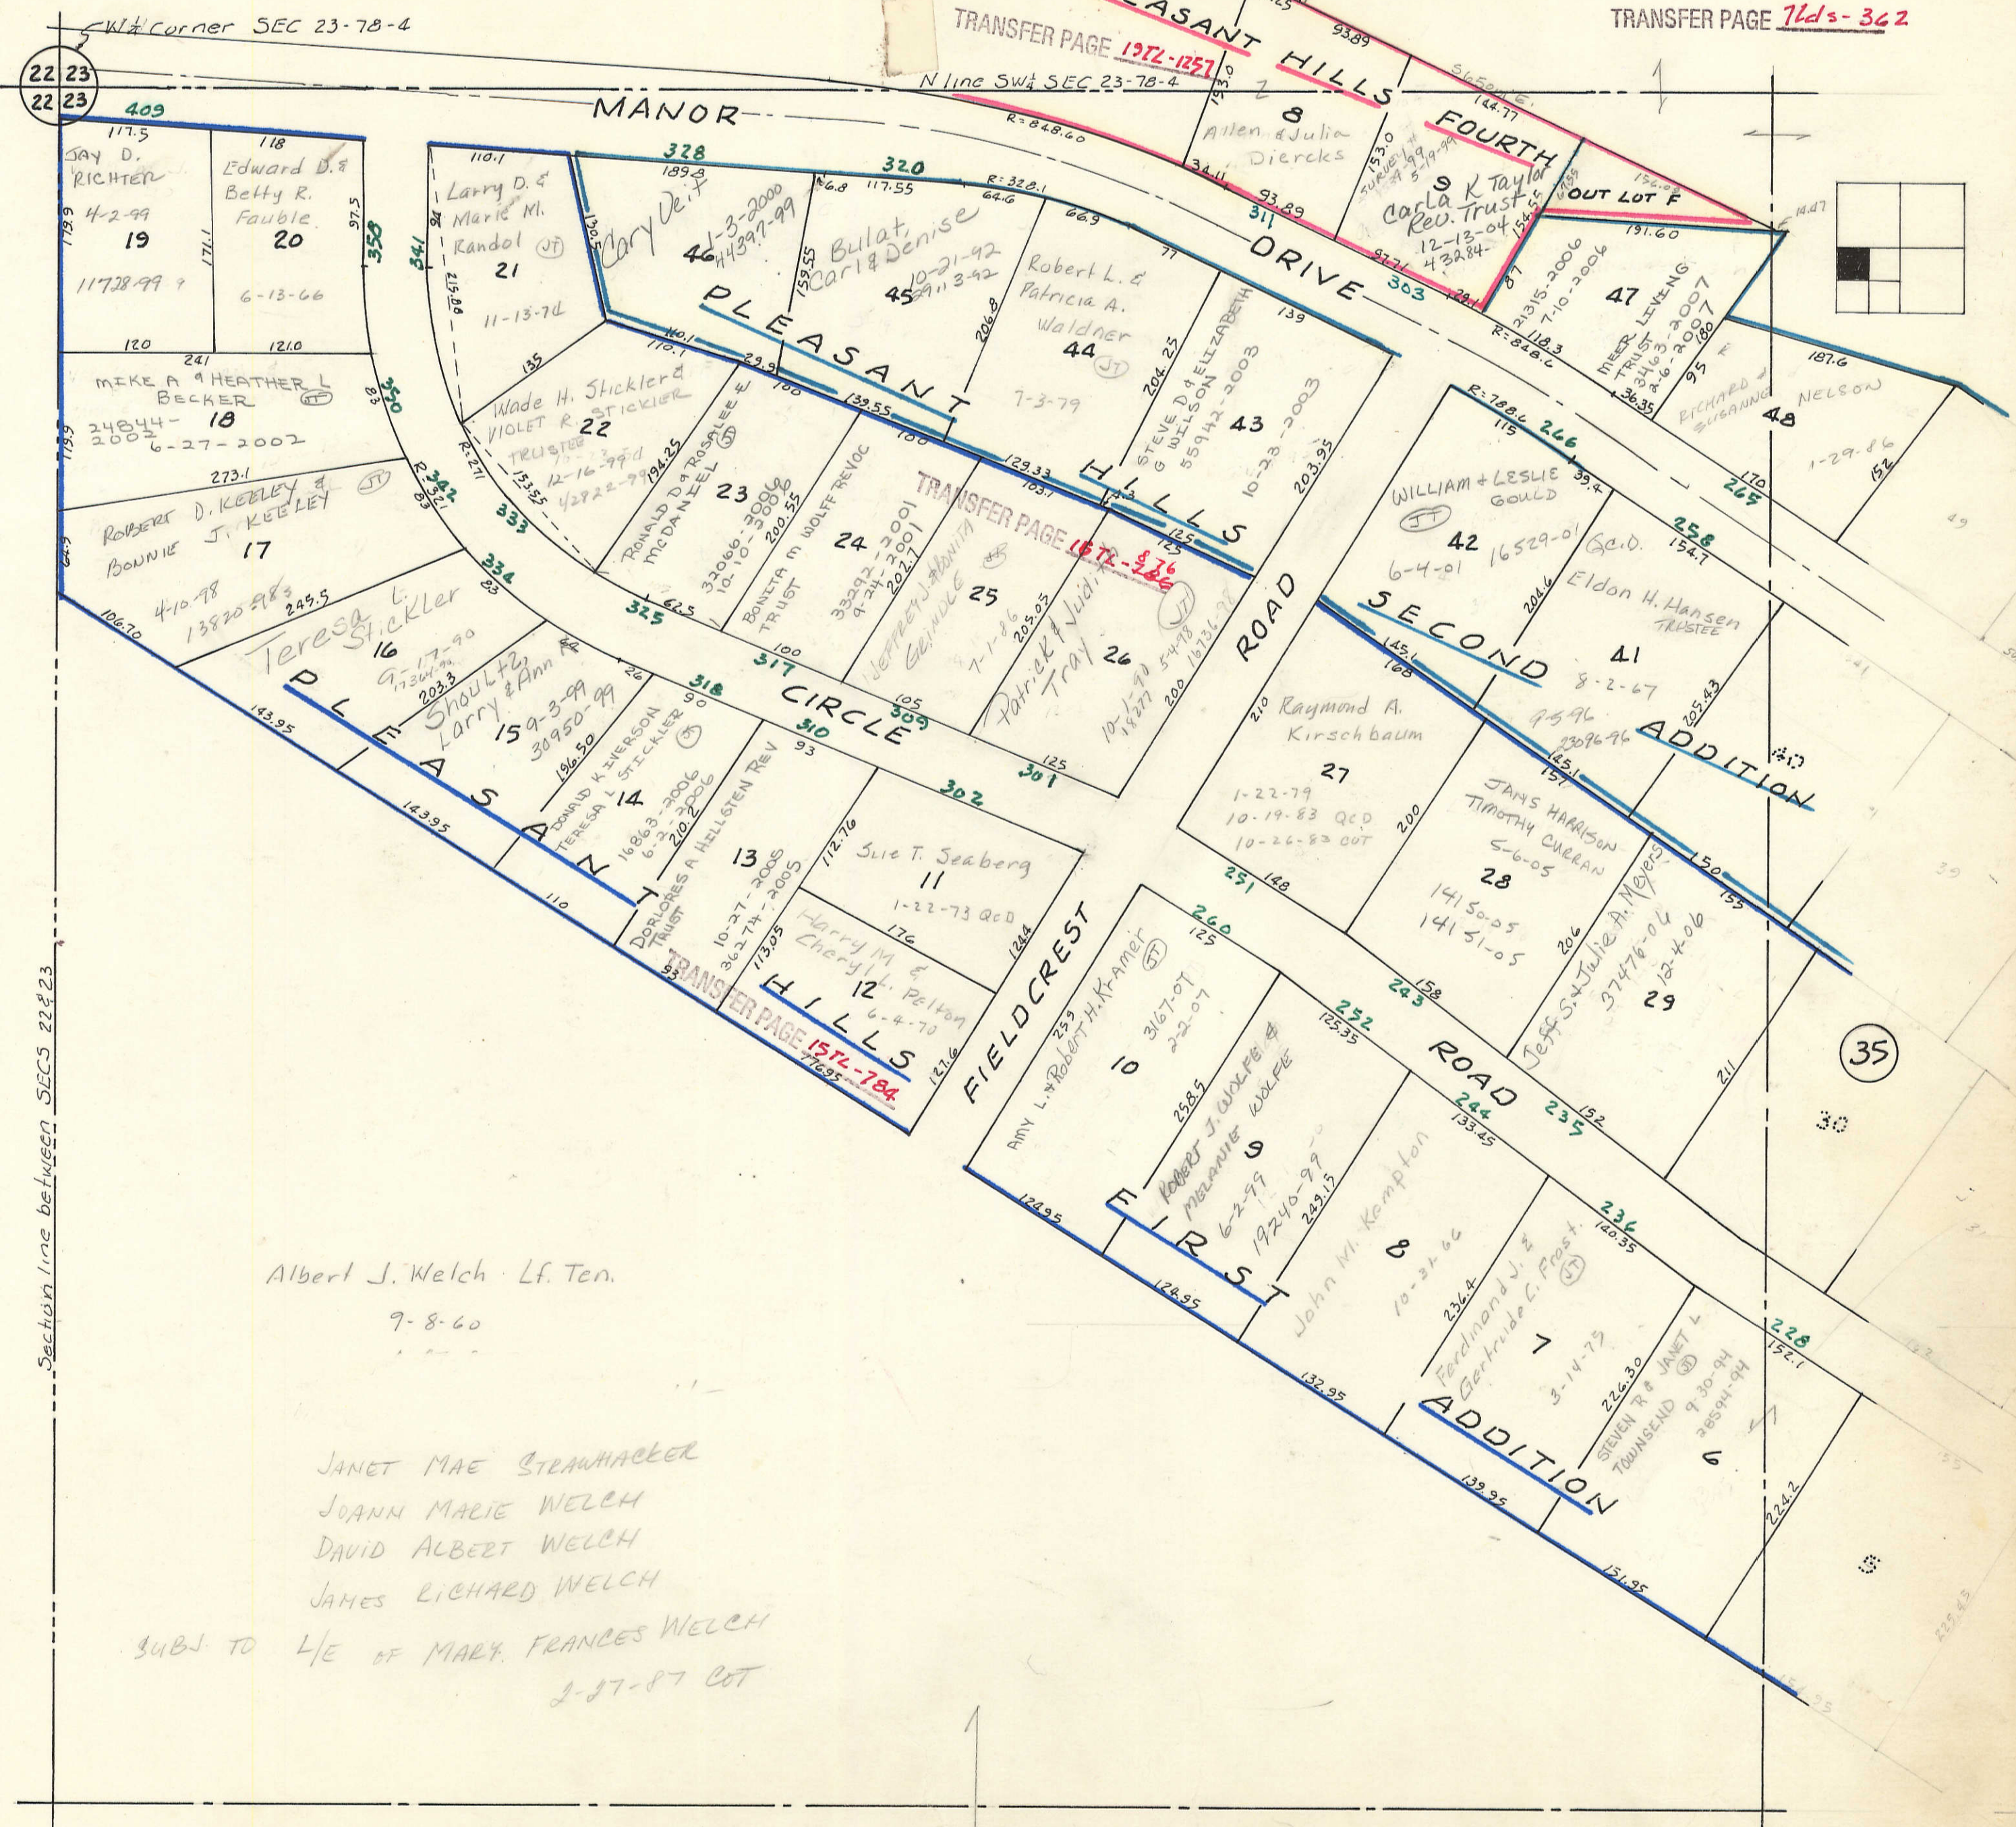

TRANSFER PAGE 1972-1257

TRANSFER PAGE 76ds-362

SEC 22  
39

CITY OF BETTENDORF VOL C

Section line between SECS 22 & 23

Albert J. Welch Lf. Ten.  
9-8-60

JANET MAE STRAWHACKER  
JOANN MARIE WELCH  
DAVID ALBERT WELCH  
JAMES RICHARD WELCH

SUBJ TO L/E OF MARY FRANCES WELCH  
2-27-87 LOT

49