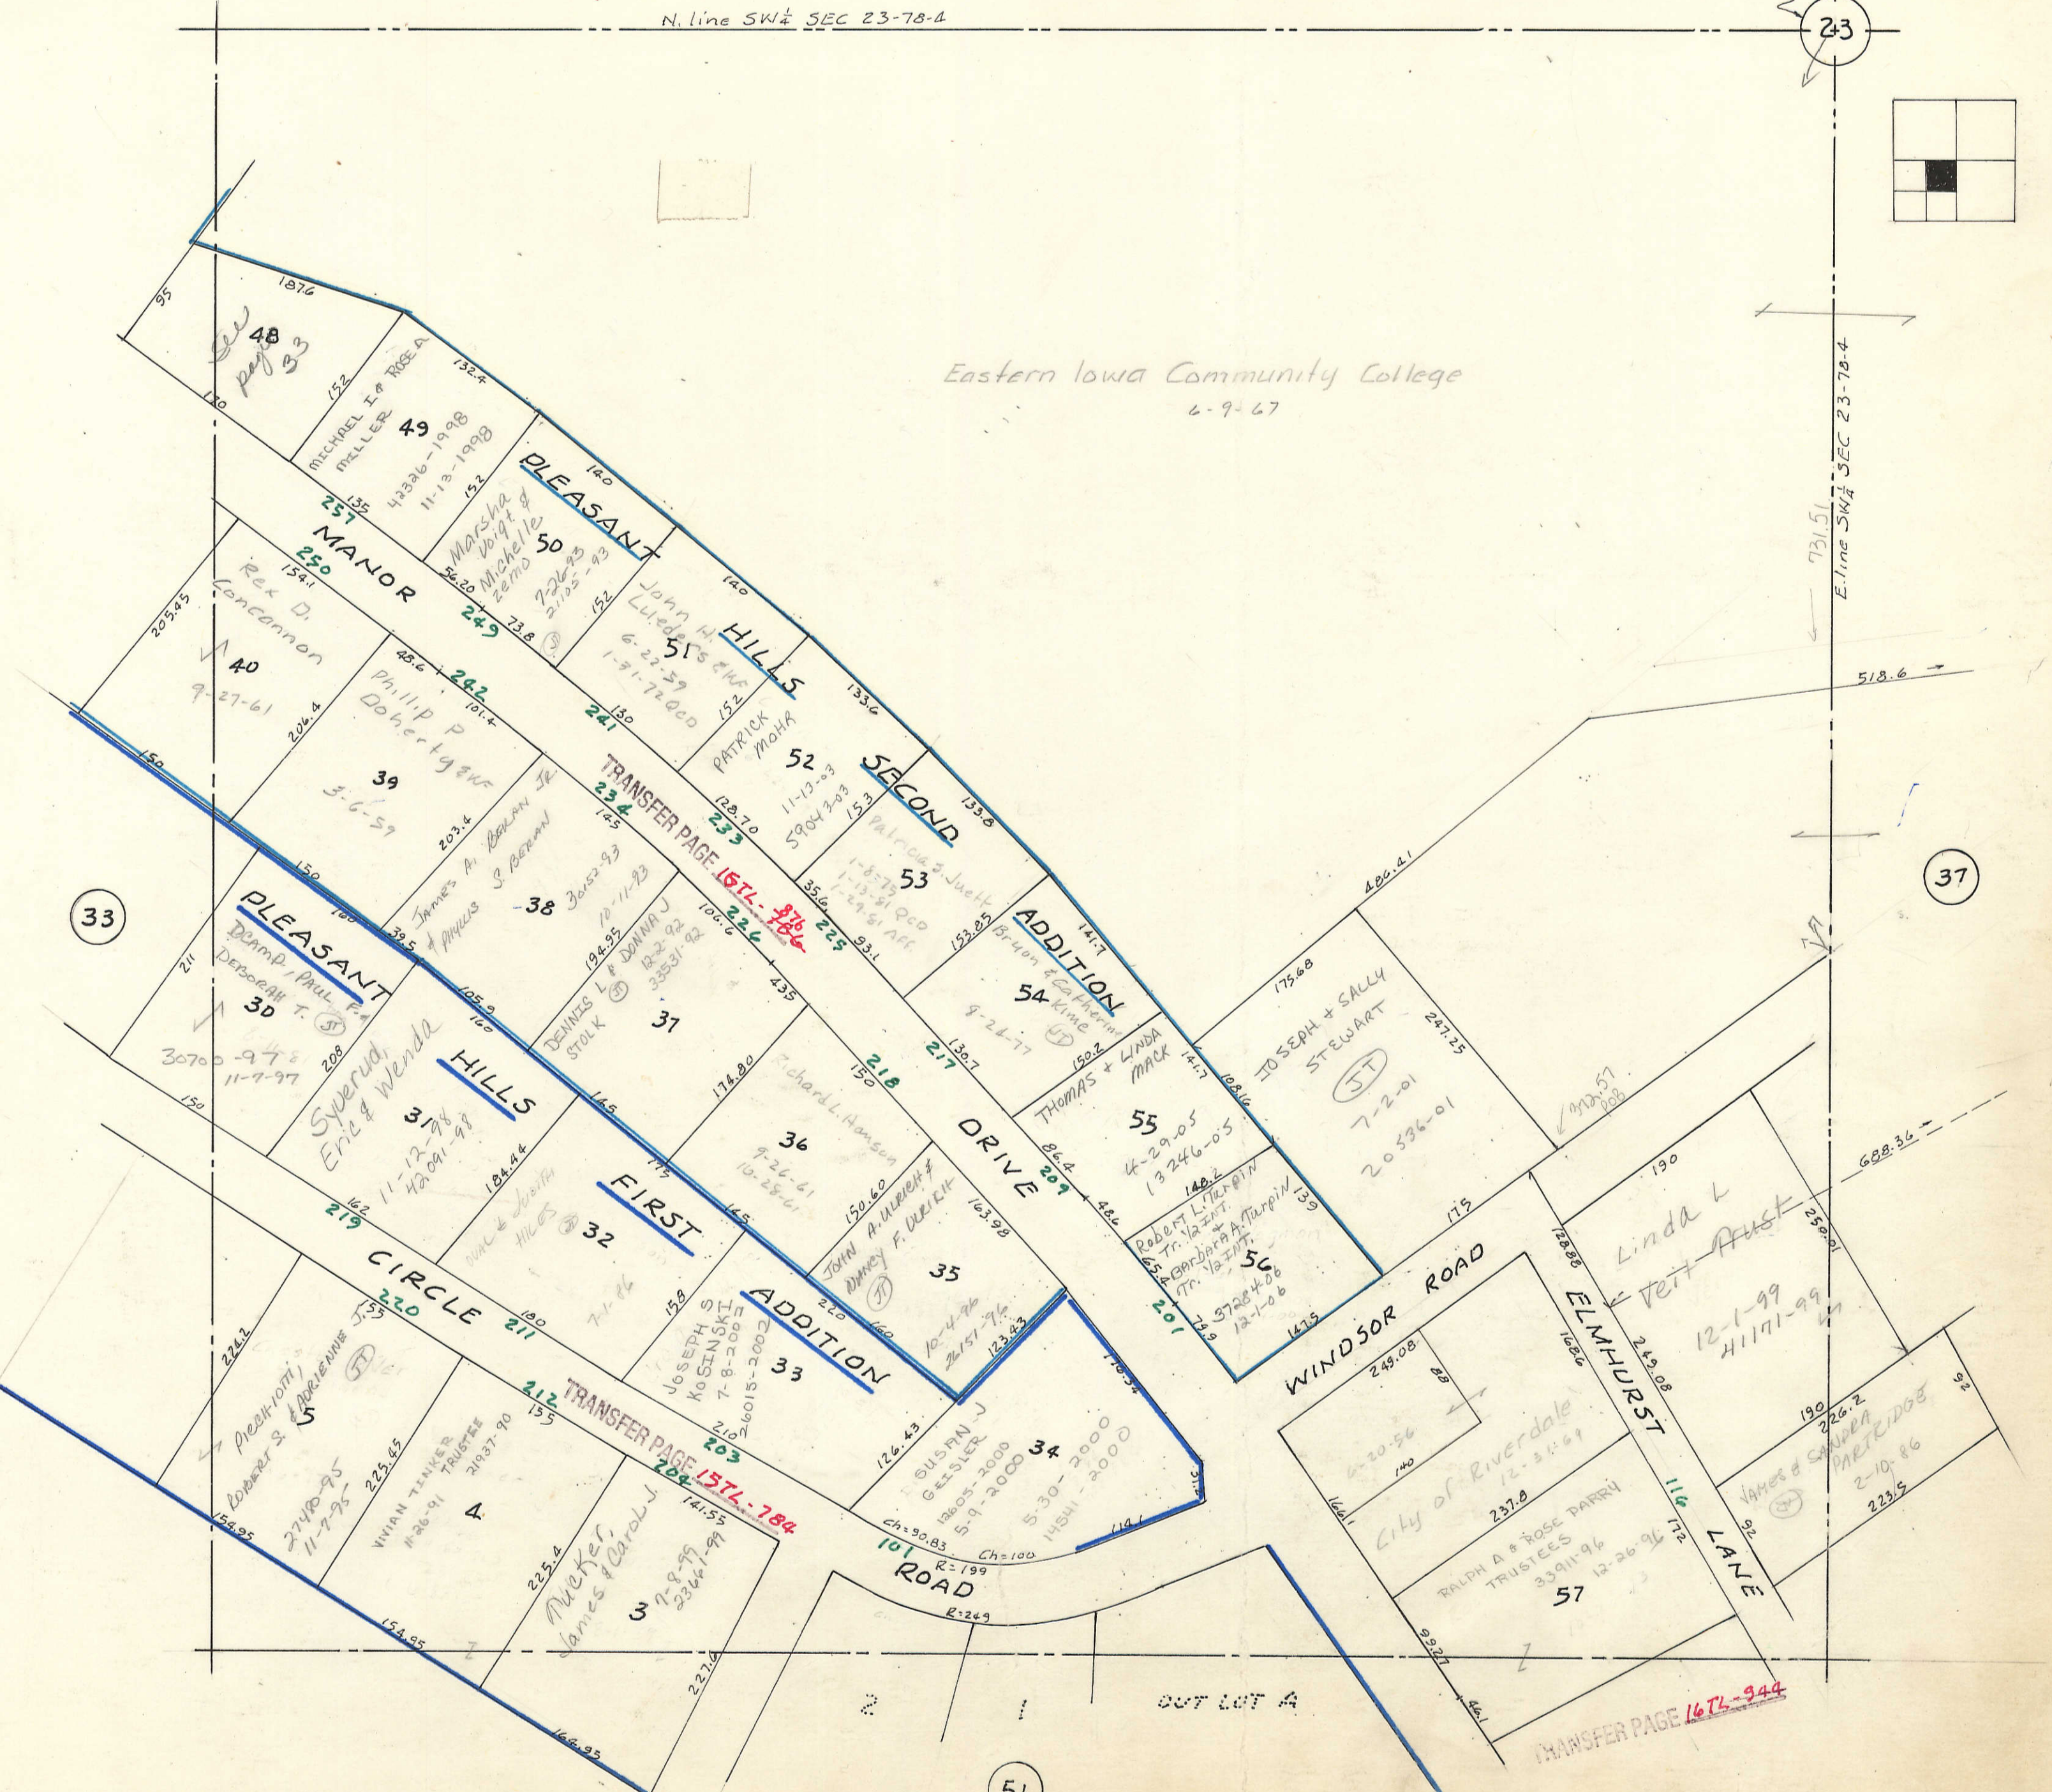

Center SEC 23-78-4

19

23

N. line SW 1/4 SEC 23-78-4

E. line SW 1/4 SEC 23-78-4

Eastern Iowa Community College
6-9-67

33

37