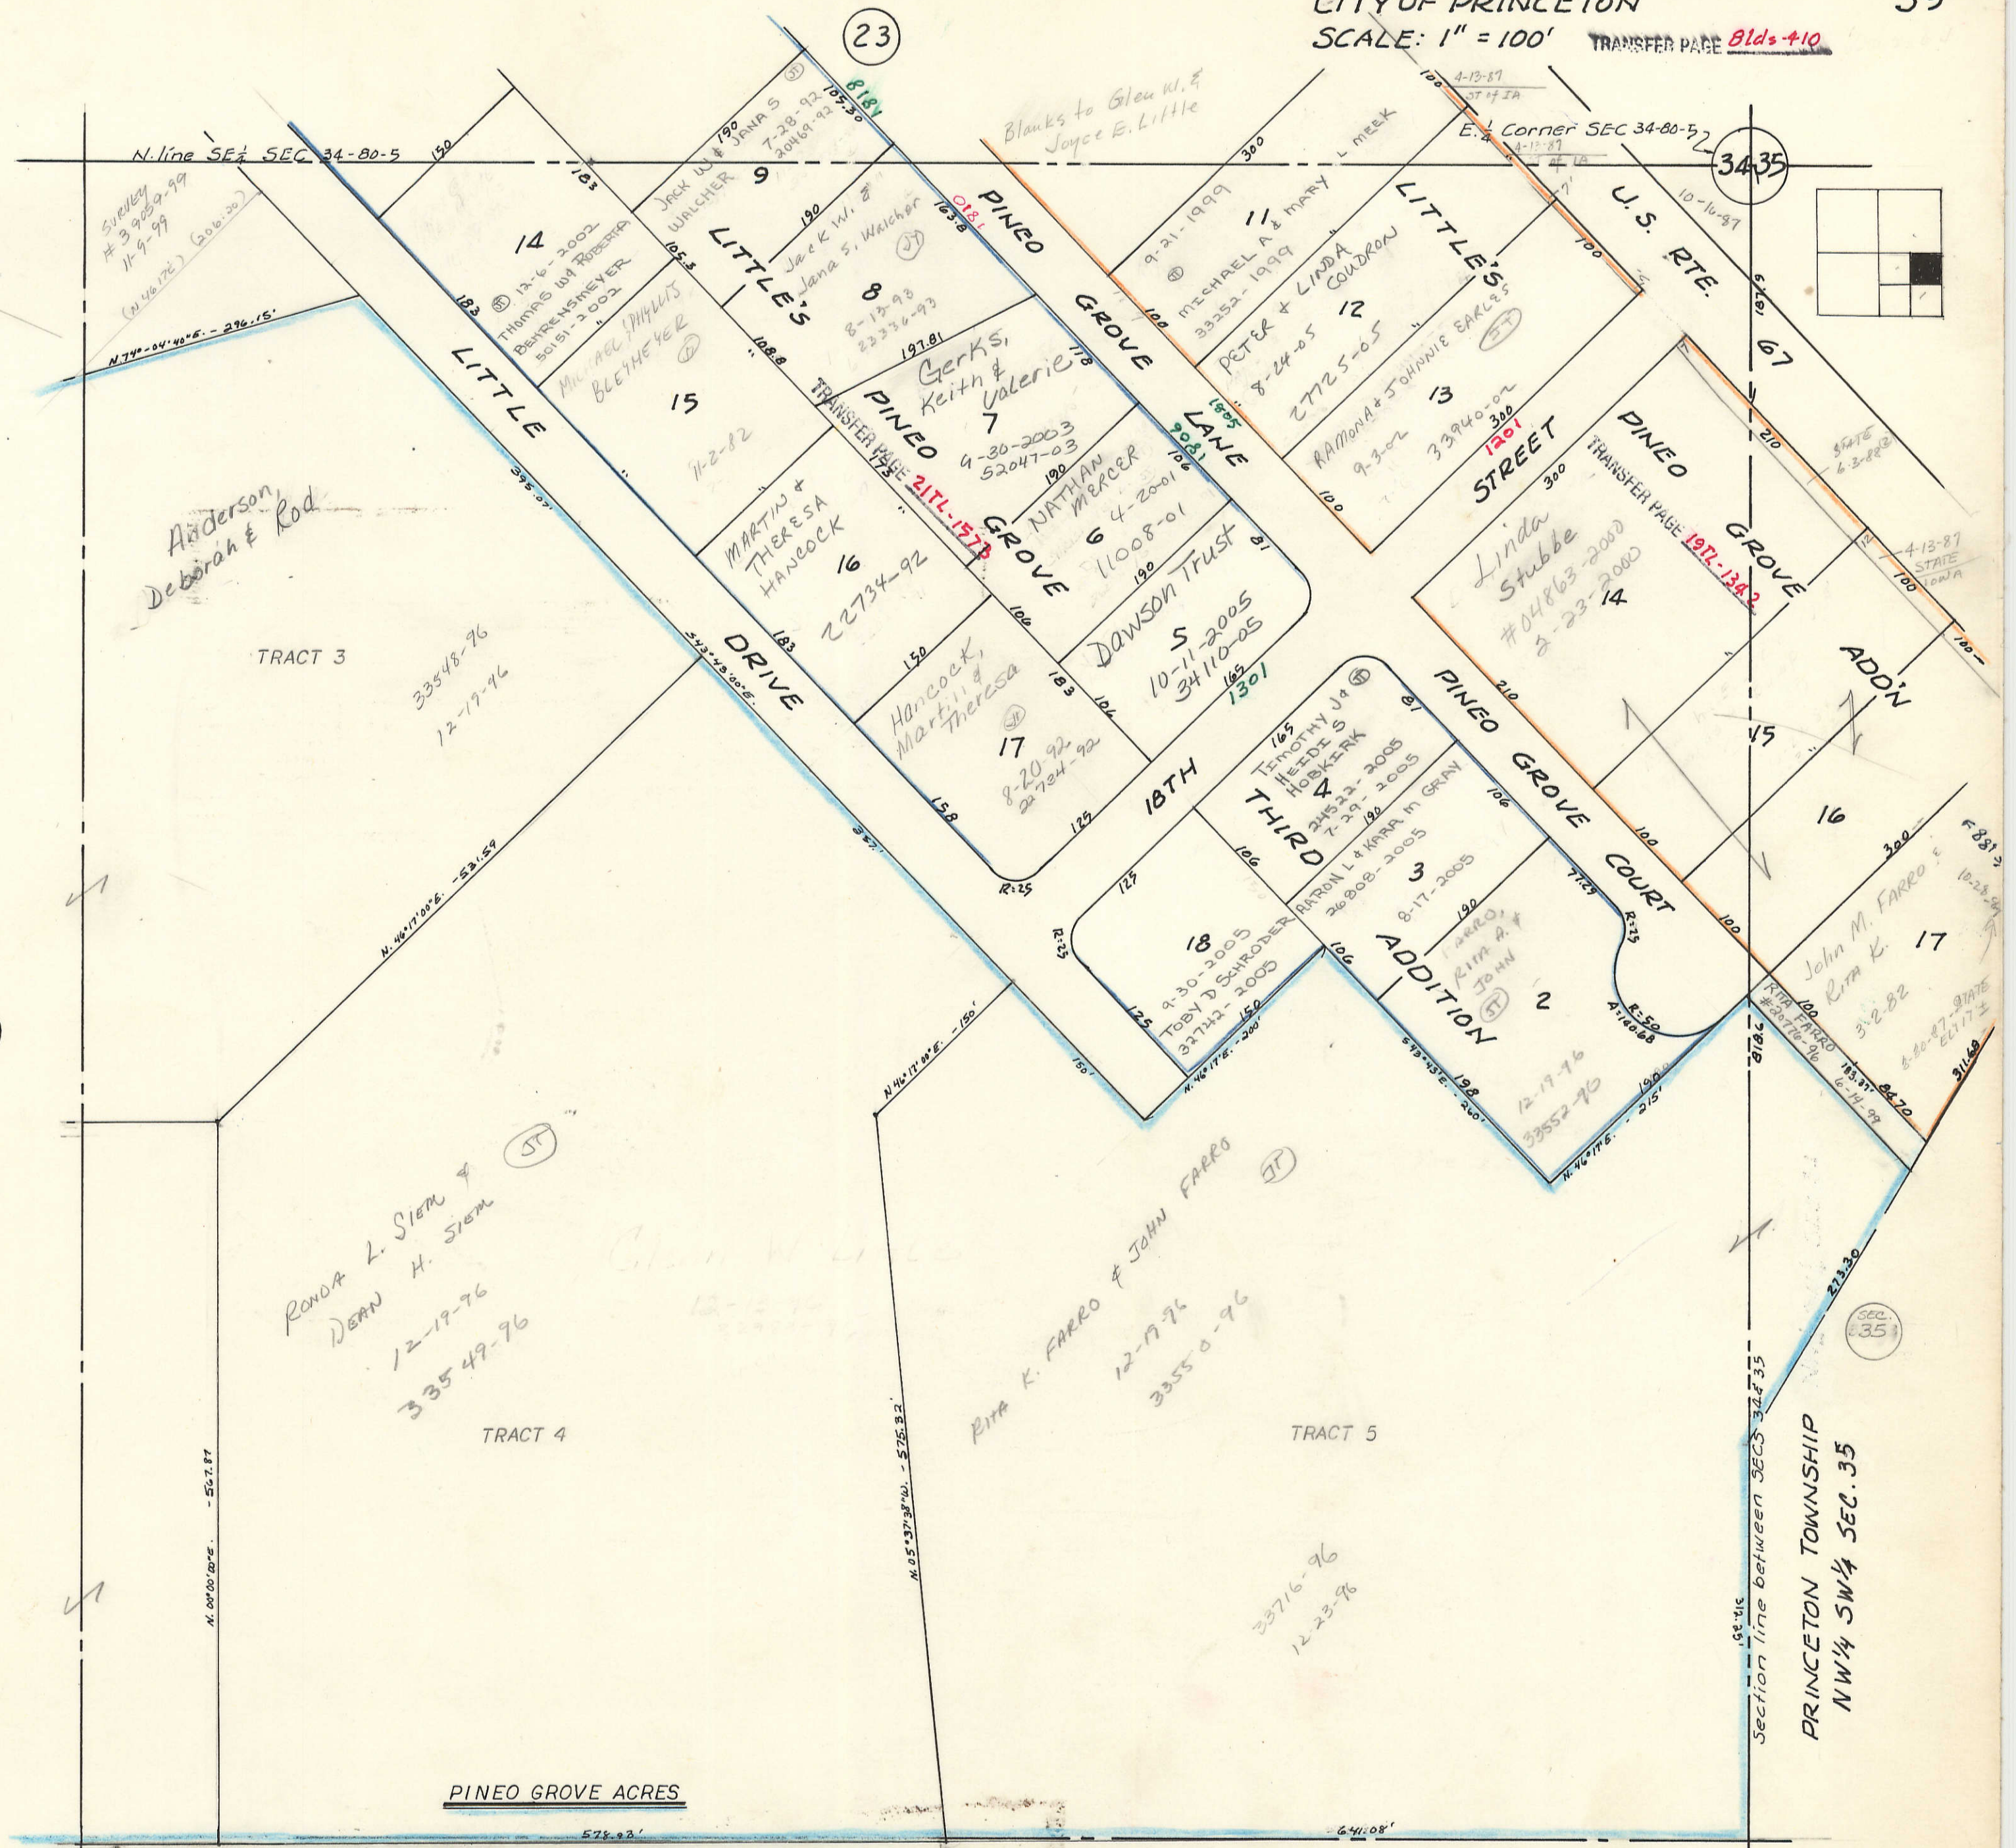

TRANSFER PAGE 81d+10

37

3435

Blanks to
Glenn Little
12-18-96
#33345-96

PINE GROVE ACRES

TRANSFER PAGE 25-2246

PRINCETON TOWNSHIP SE 1/4 SE 1/4 SEC 34

PRINCETON TOWNSHIP
NW 1/4 SW 1/4 SEC. 35