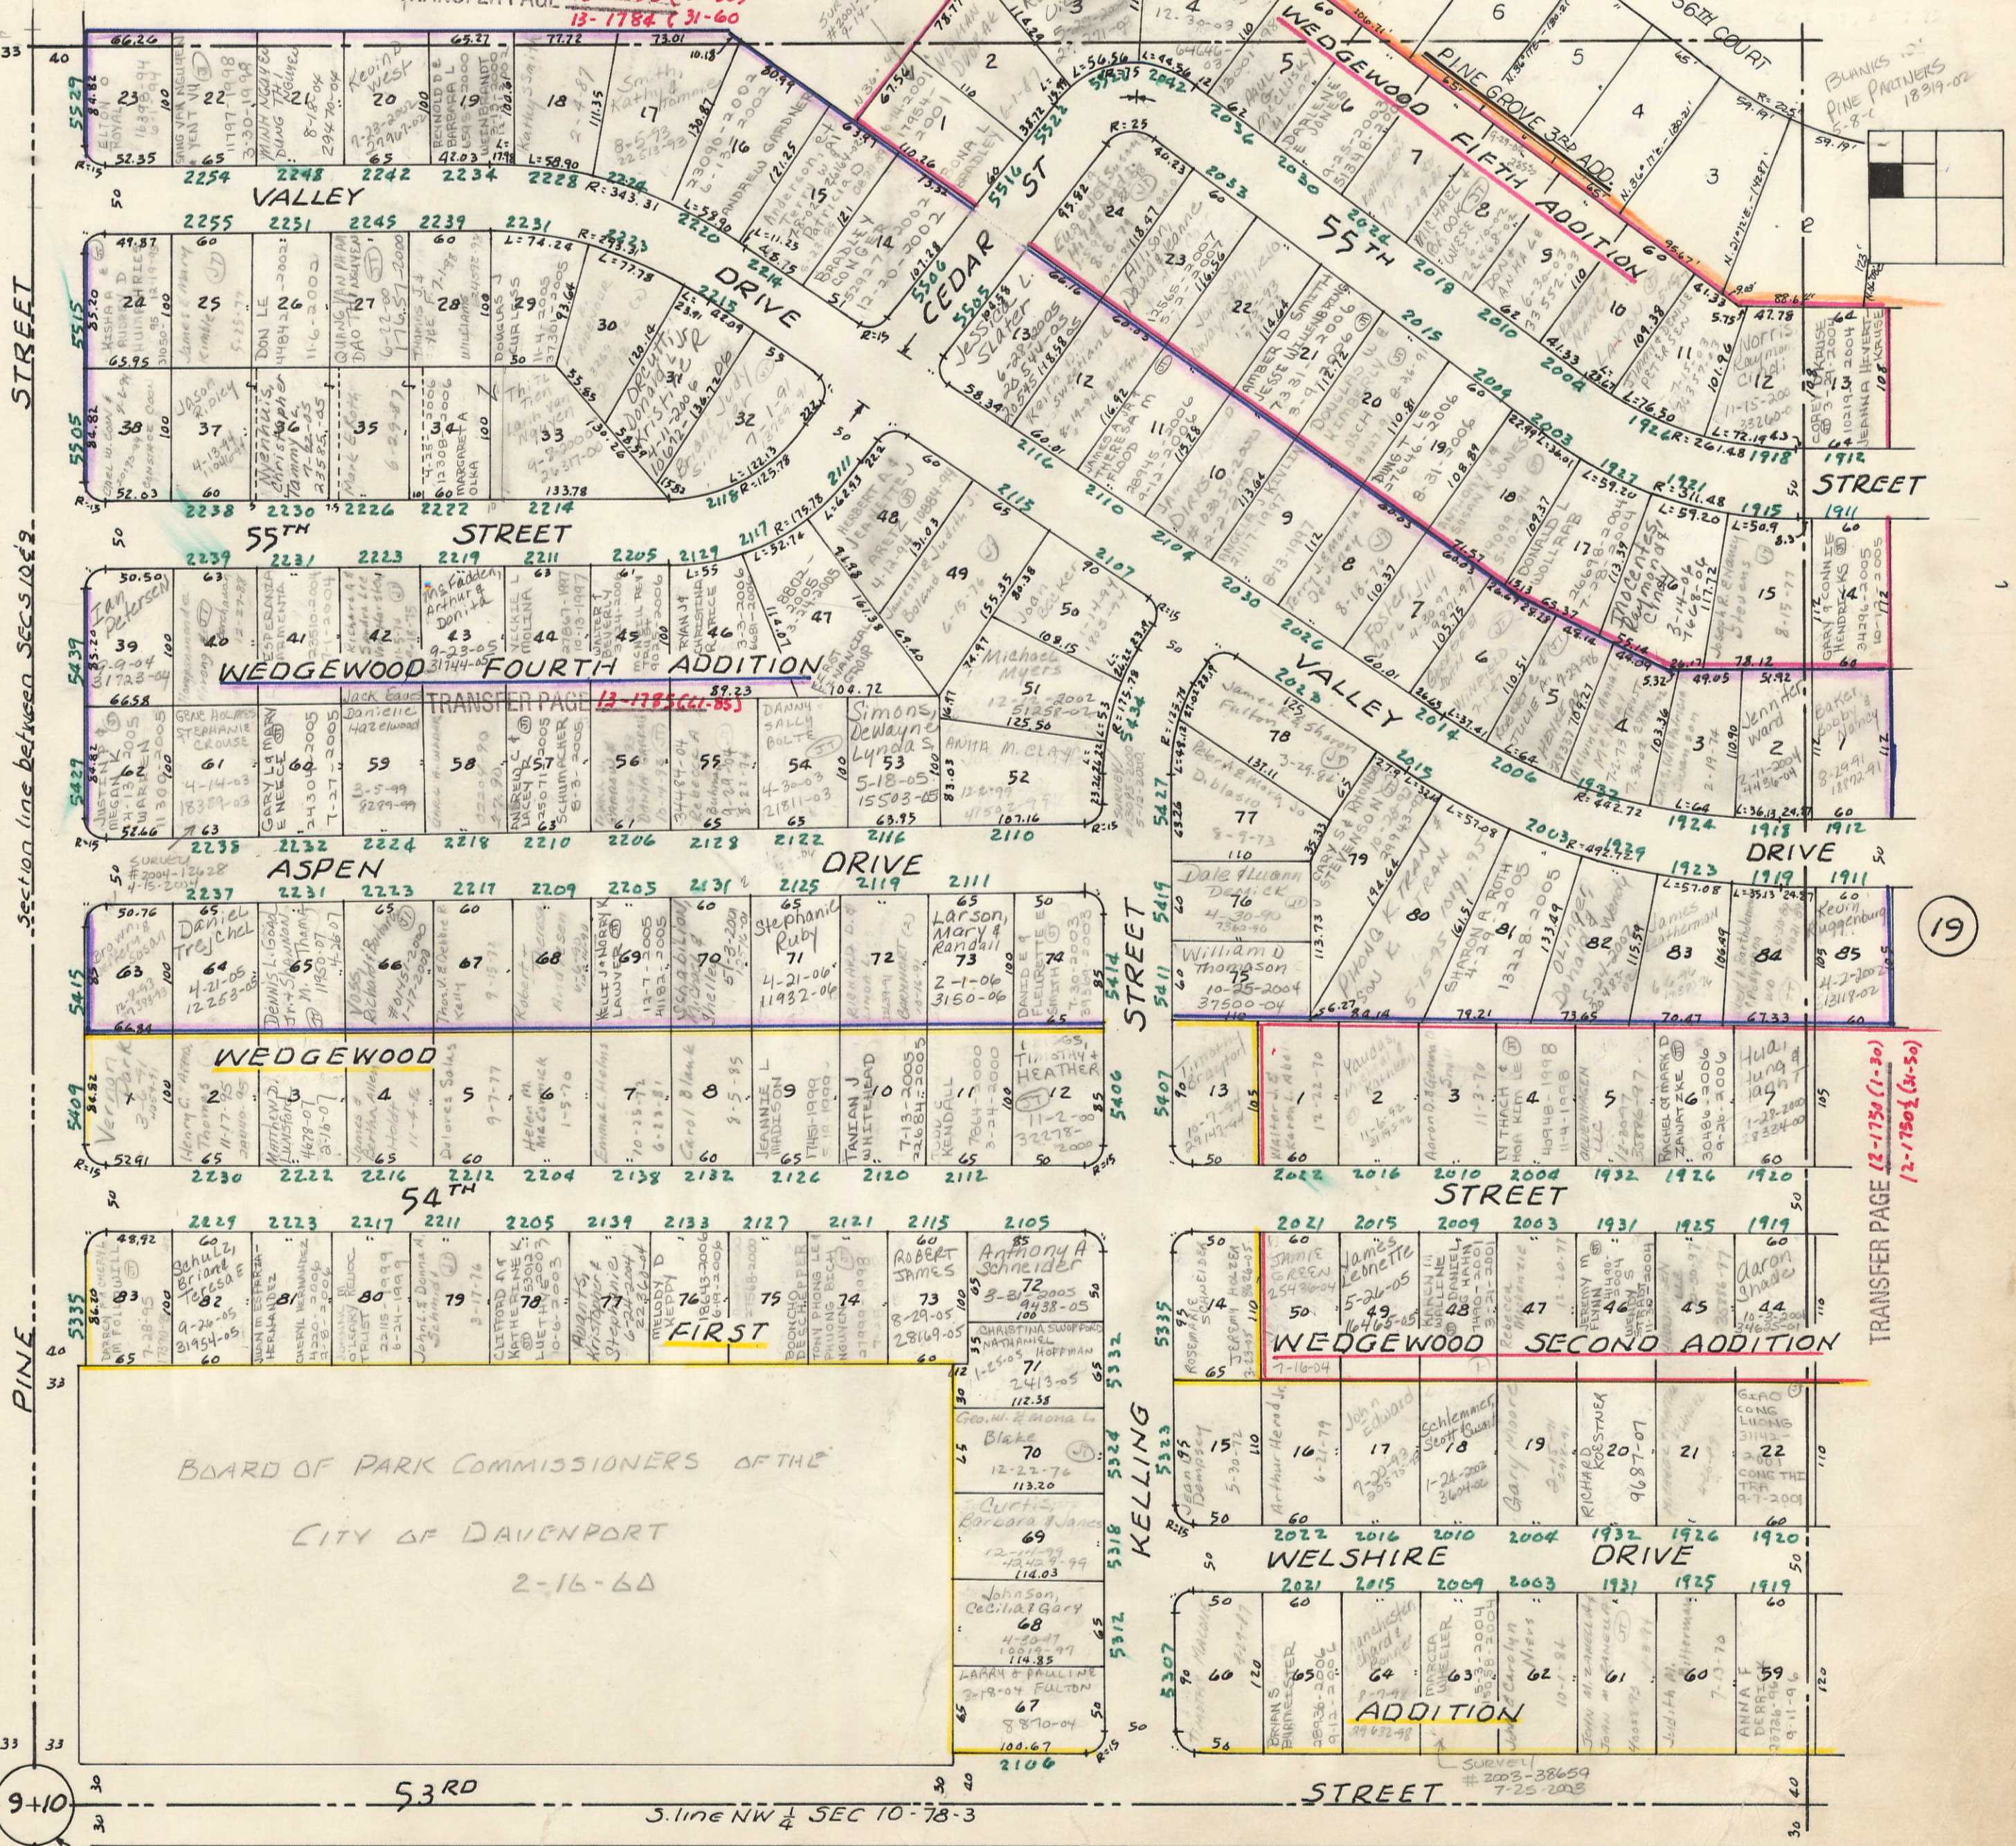

WEDGEWOOD 4TH ADD  
ALL BLANK LOTS TO  
CLARK CORP. OF IOWA 12-1-71

TRANSFER PAGE 13-1876

TRANSFER PAGE 64-179

TRANSFER PAGE 13-1783 (1-30)  
13-1784 (31-60)

SEC 9

23

19

Section line between SECS 10 & 9

PINE STREET

9+10

53RD

S. line NW 1/4 SEC 10-78-3

VOLM SEC 10

TRANSFER PAGE 12-1742 (1-40)  
12-1743 (41-83)

33