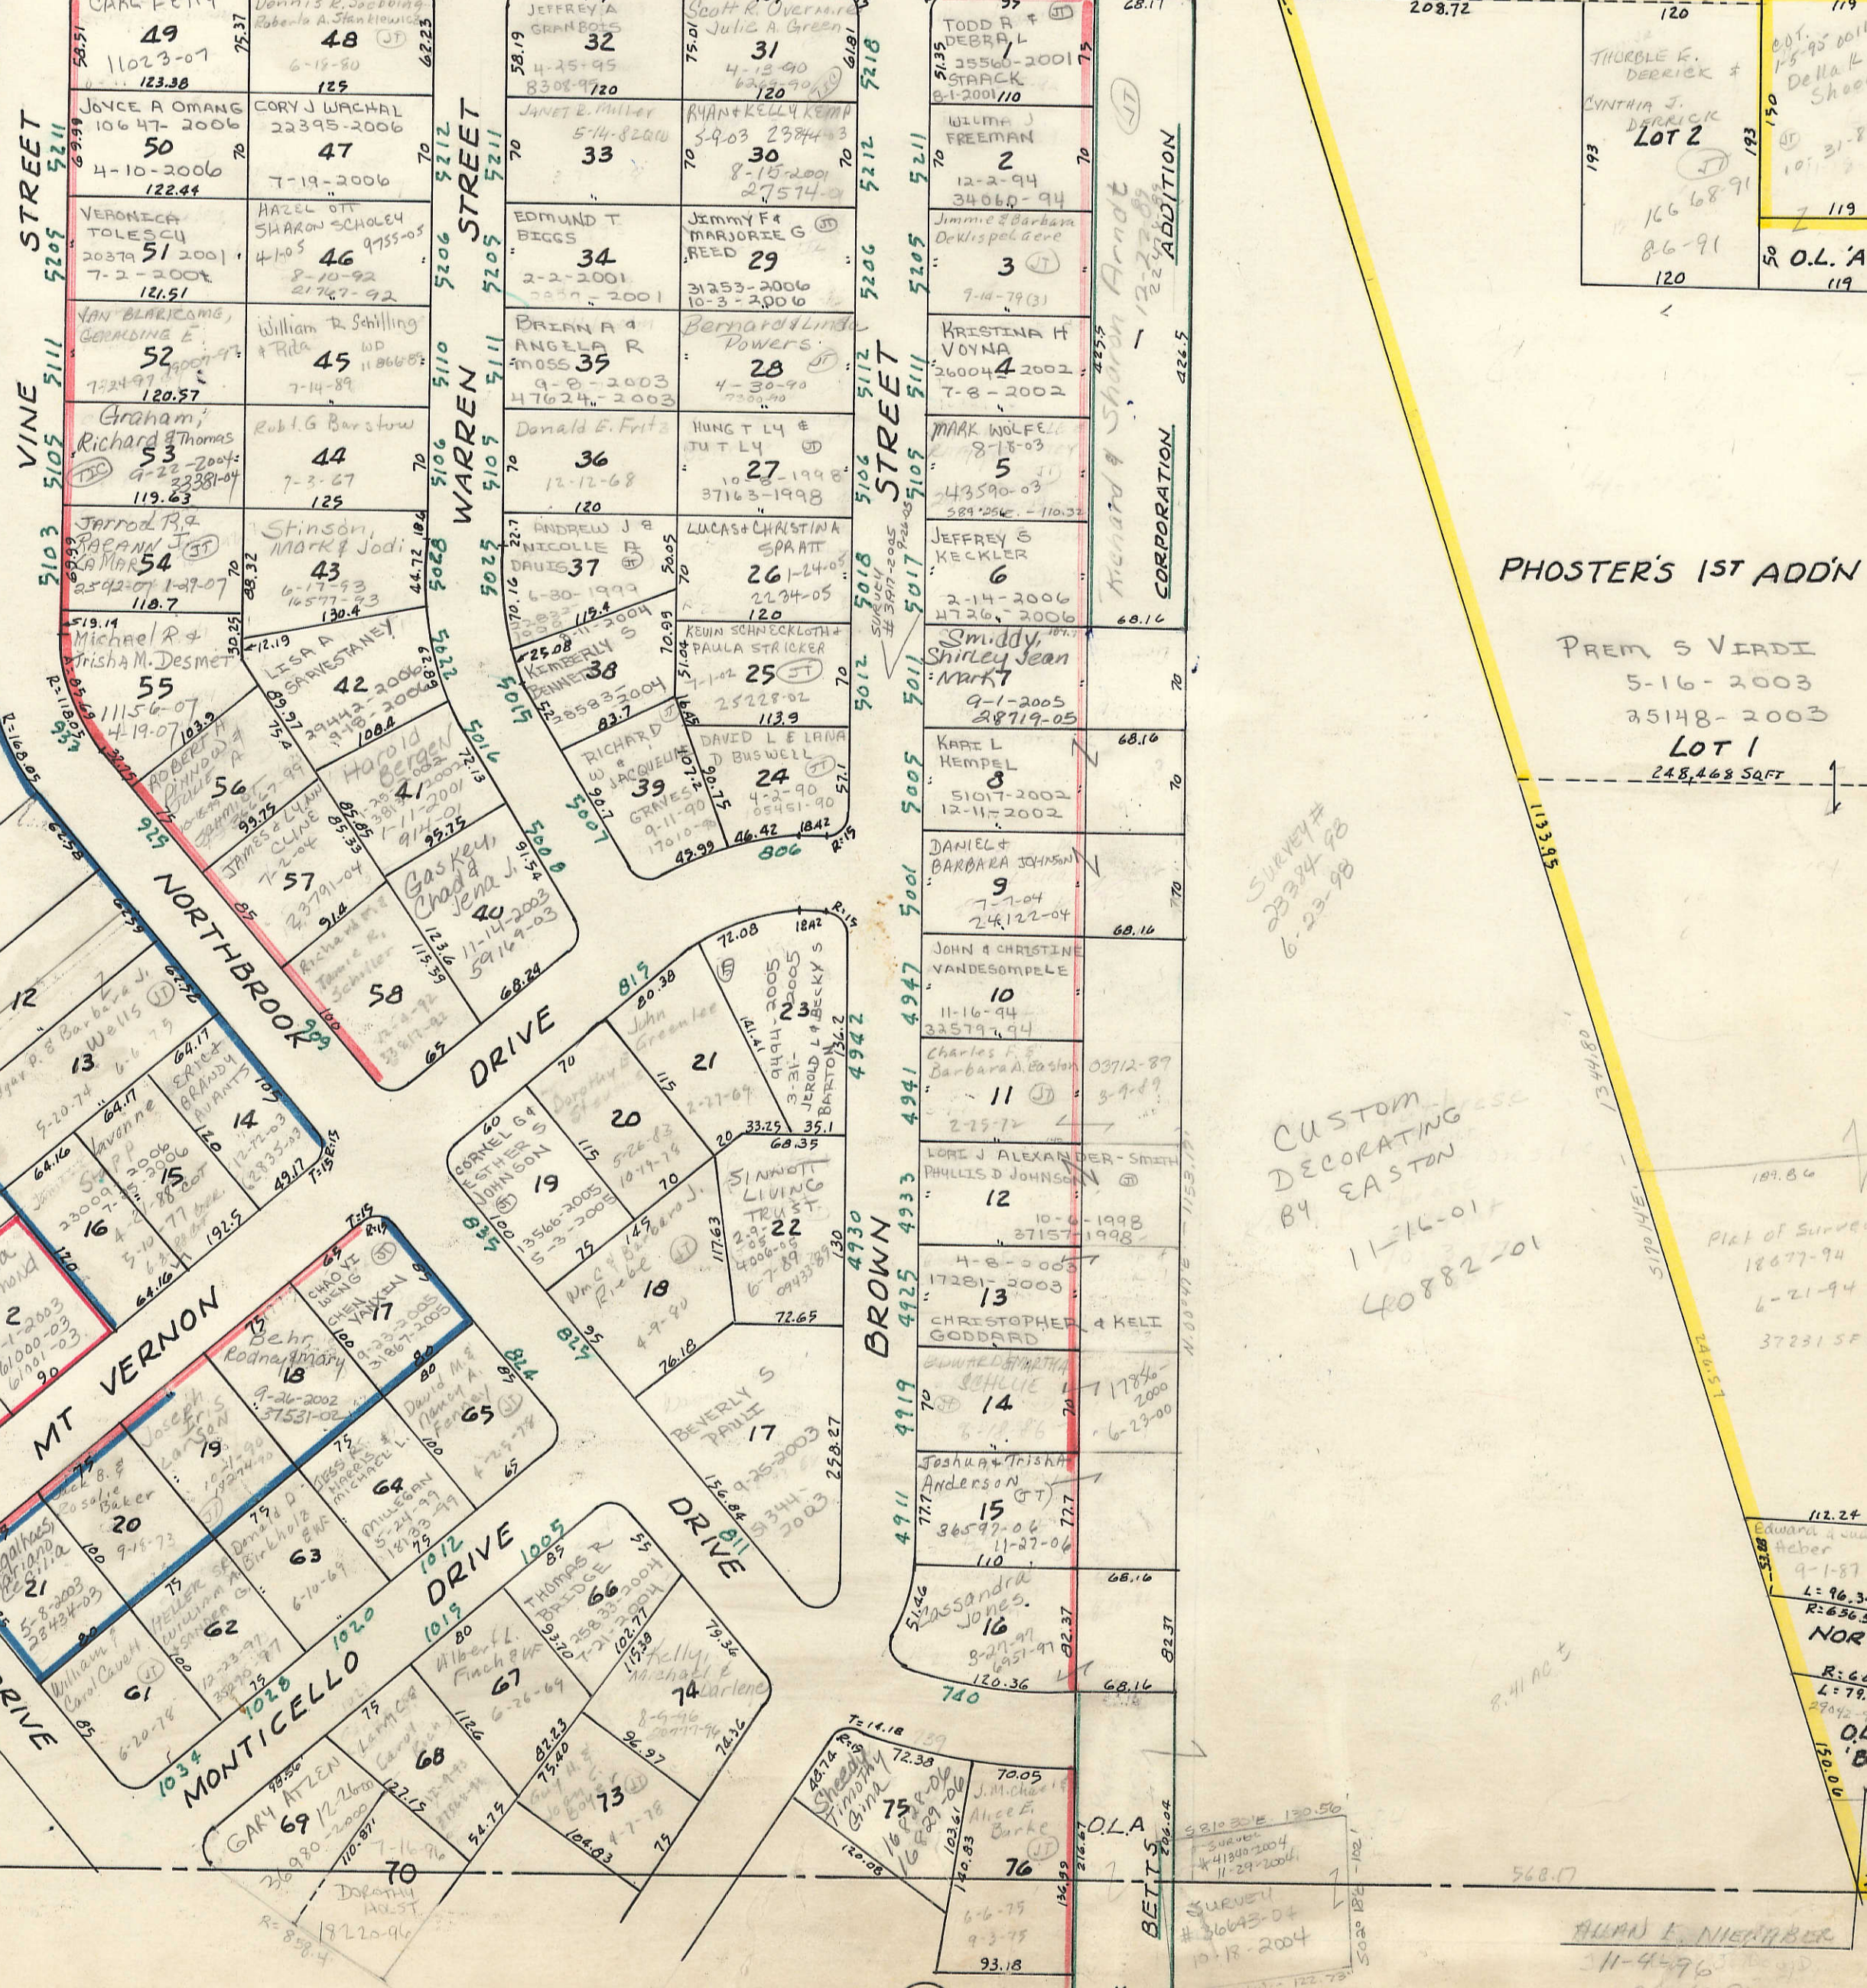

19

141

COLONY PARK ADDITION

TRANSFER PAGE 12-1698  
12-1659  
12-1660

TRANSFER PAGE 6lds-180

53RD STREET Center SEC 11-78-3

N. line SW 1/4 SEC 11-78-3

1697  
TRANSFER PAGE 12-1697

51 ST STREET

COLONY SECOND ADDITION

REPLAT COLONY LOT 14

MT VERNON DRIVE

MONTICELLO DRIVE

CUSTOM DECORATING BY EASTON  
11-16-01  
40882-01

PHOSTER'S 1ST ADDN

PREM 5 VARDI  
5-16-2003  
25148-2003  
LOT 1  
248,468 SQFT