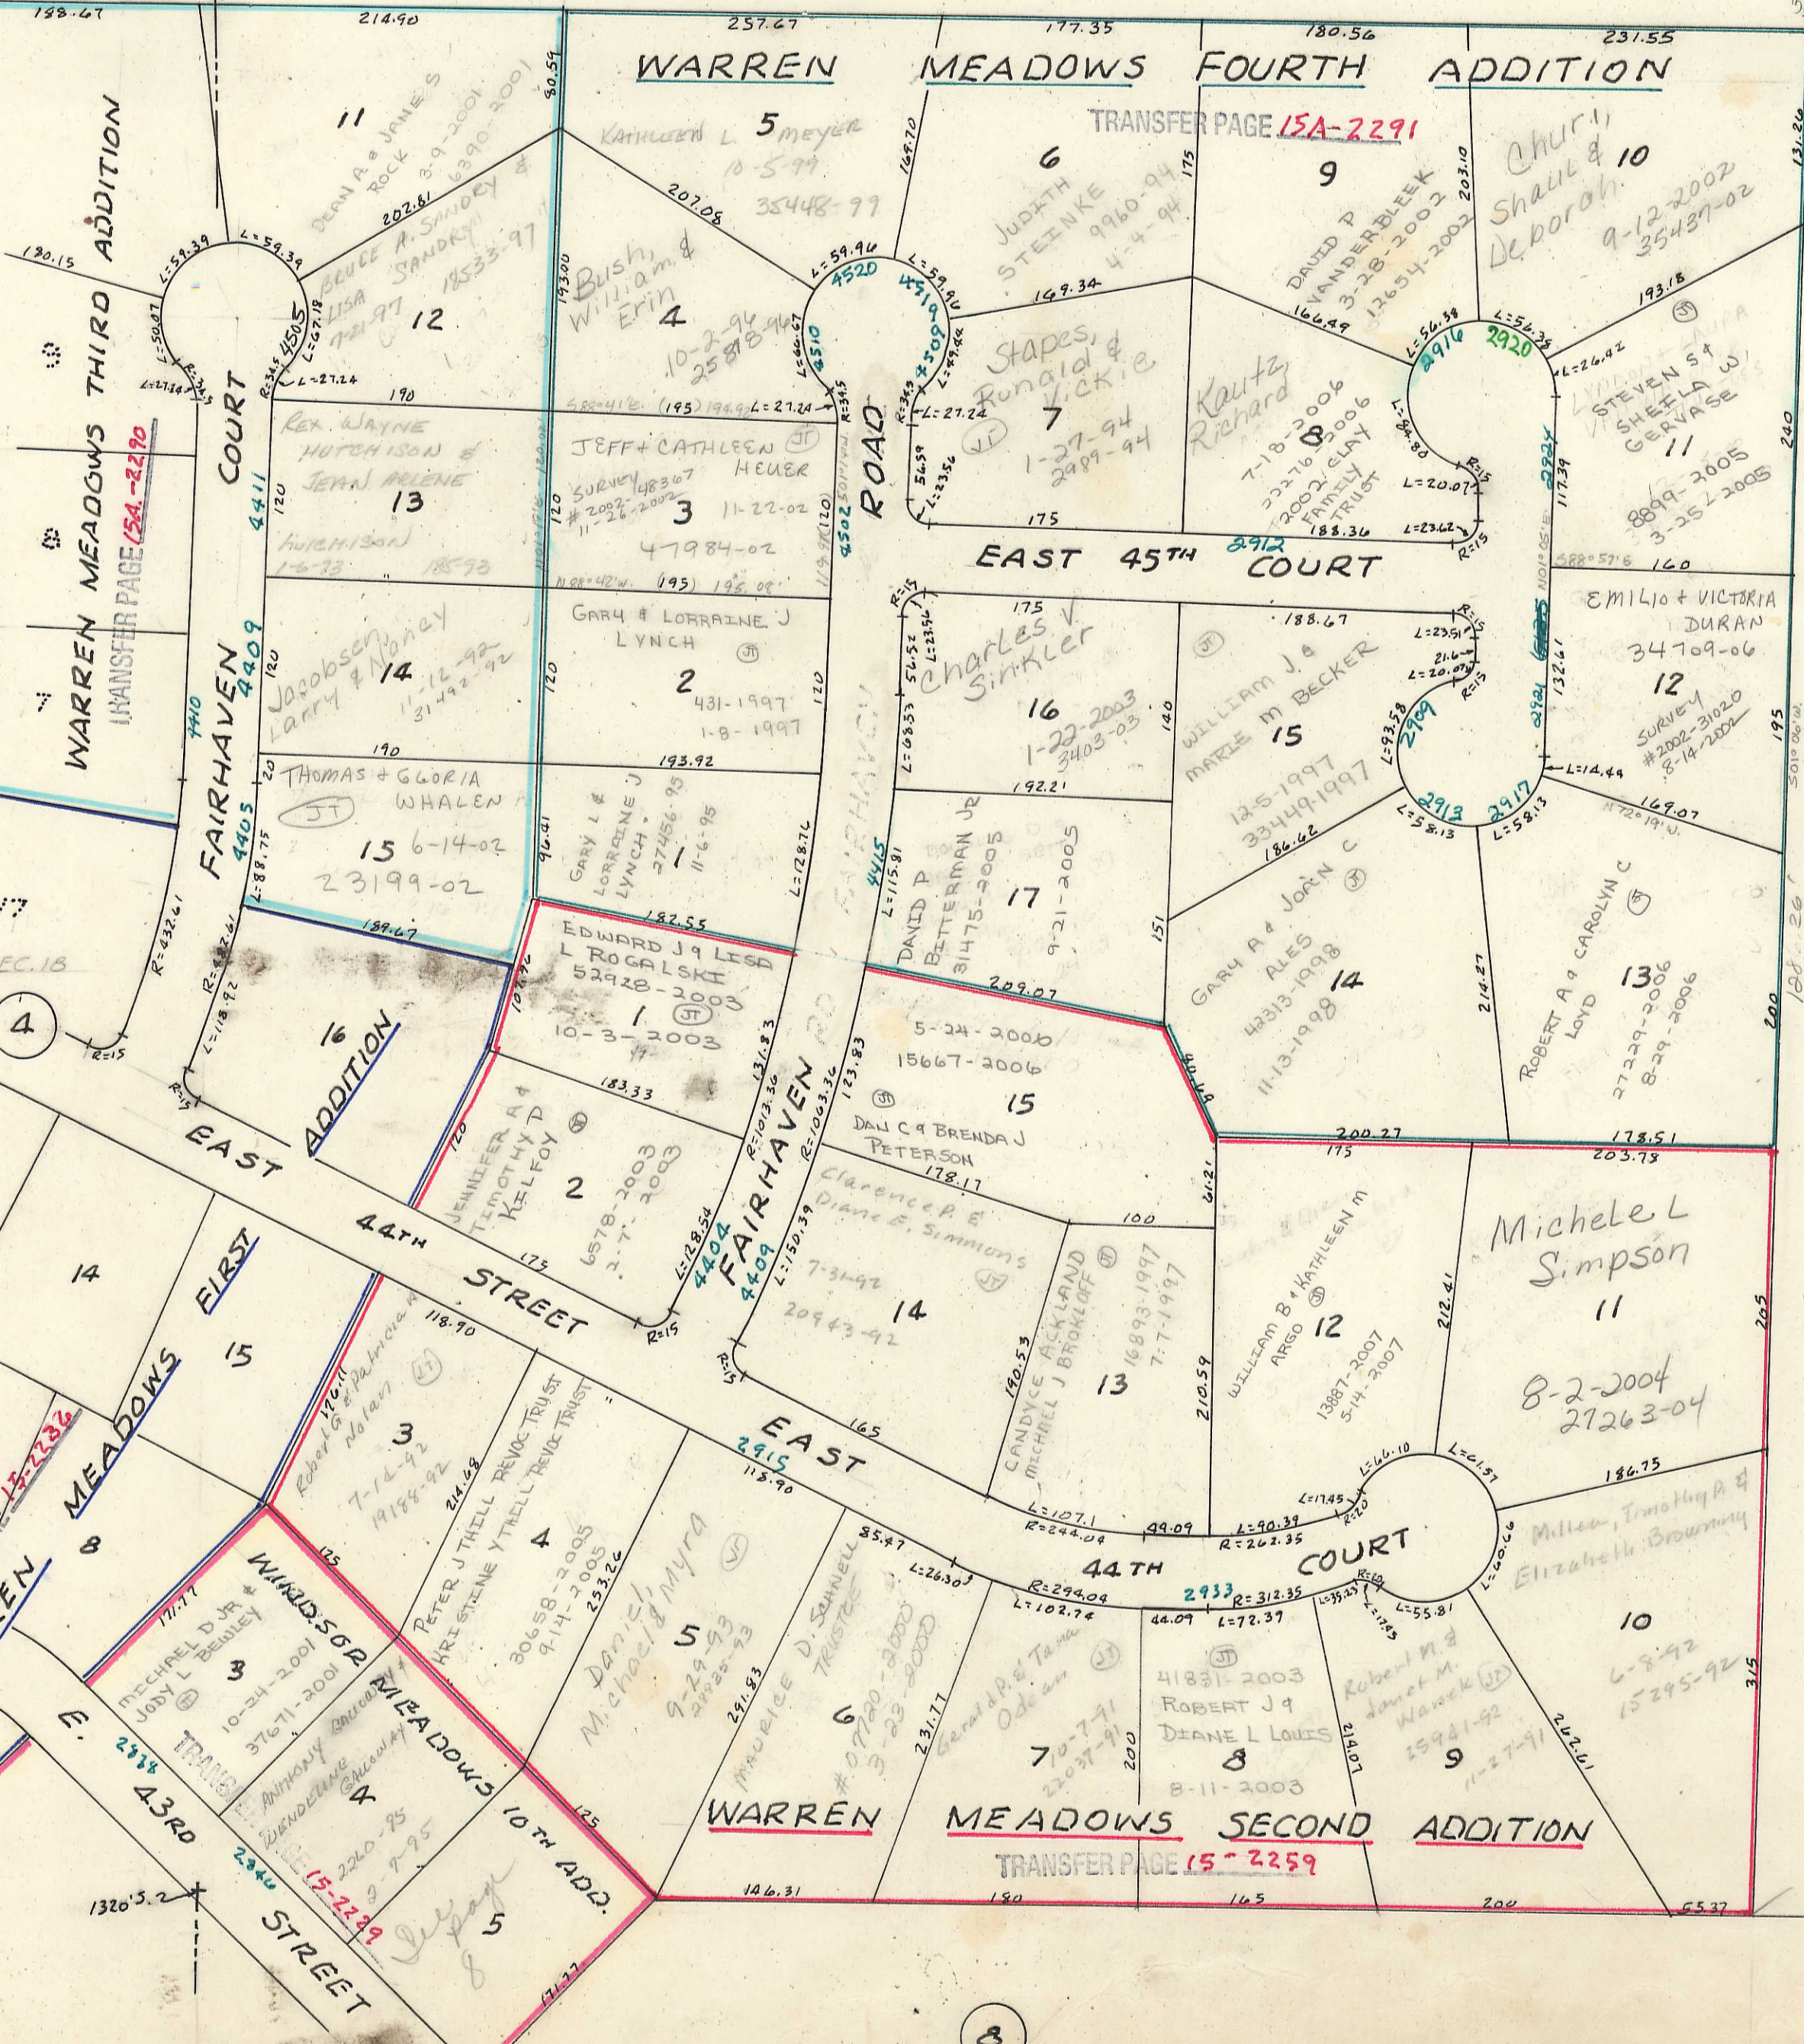

Blanks to
Lawrence & Sally
Warren
Meadow 12, 34, 44

78
1817

46TH

STREET

5890186 - 862091
1320' E.

200 #13000-2000 5-9-00
N 29° 18' 10" W 1320.51'

N1701-17B

(2)