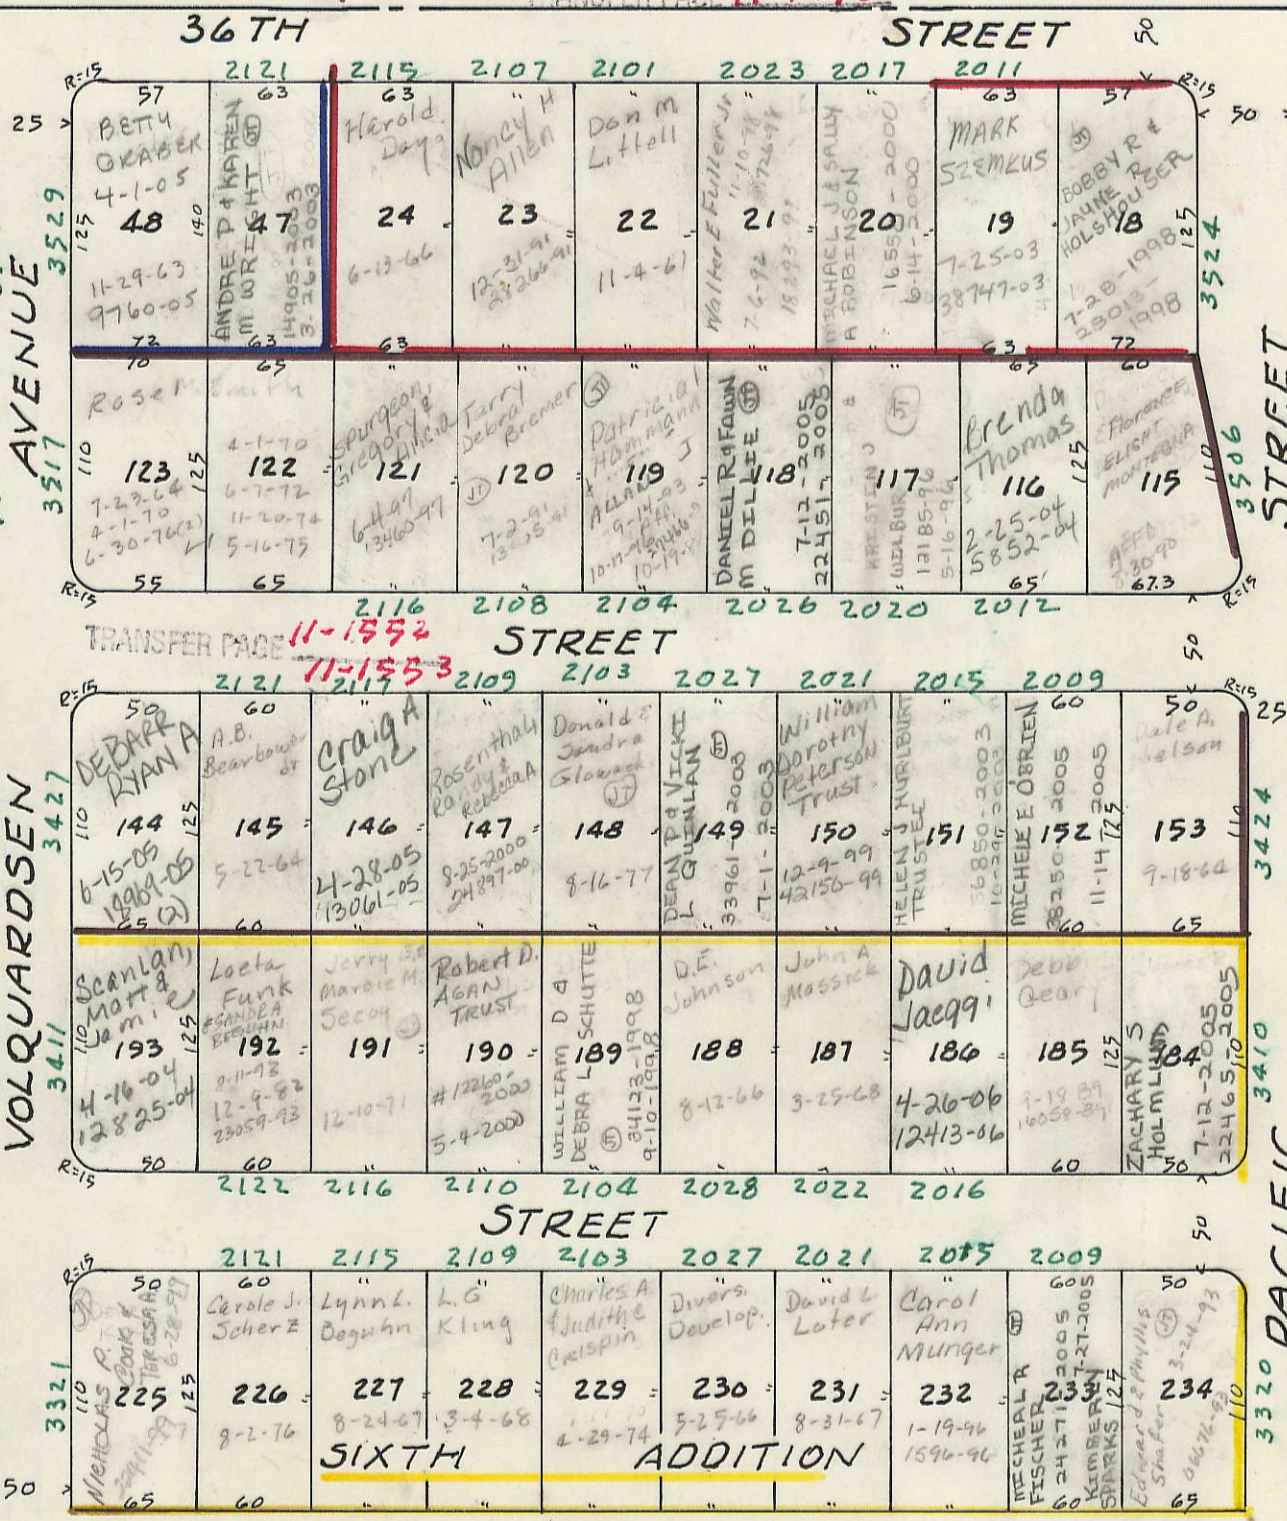

9

LOTS 204-214 BROOKSIDE PARK
SIXTH SEE VOL 0, SEC. 16, PG. 55

VOL 0 SEC 16

55

Section line between SECS 15 & 16

BROOKSIDE PARK THIRD ADDITION

BROOKSIDE SECOND ADDITION

49	46	25	17
----	----	----	----

City of Davenport
5-23-69

Board of Park Commissioners
4-2-53

1615
2122

SW Corner SEC 15-78-3

VOLA SEC 22

1

Section line between SECS 15 & 22

BROOKSIDE PARK
ELETH ADDITION