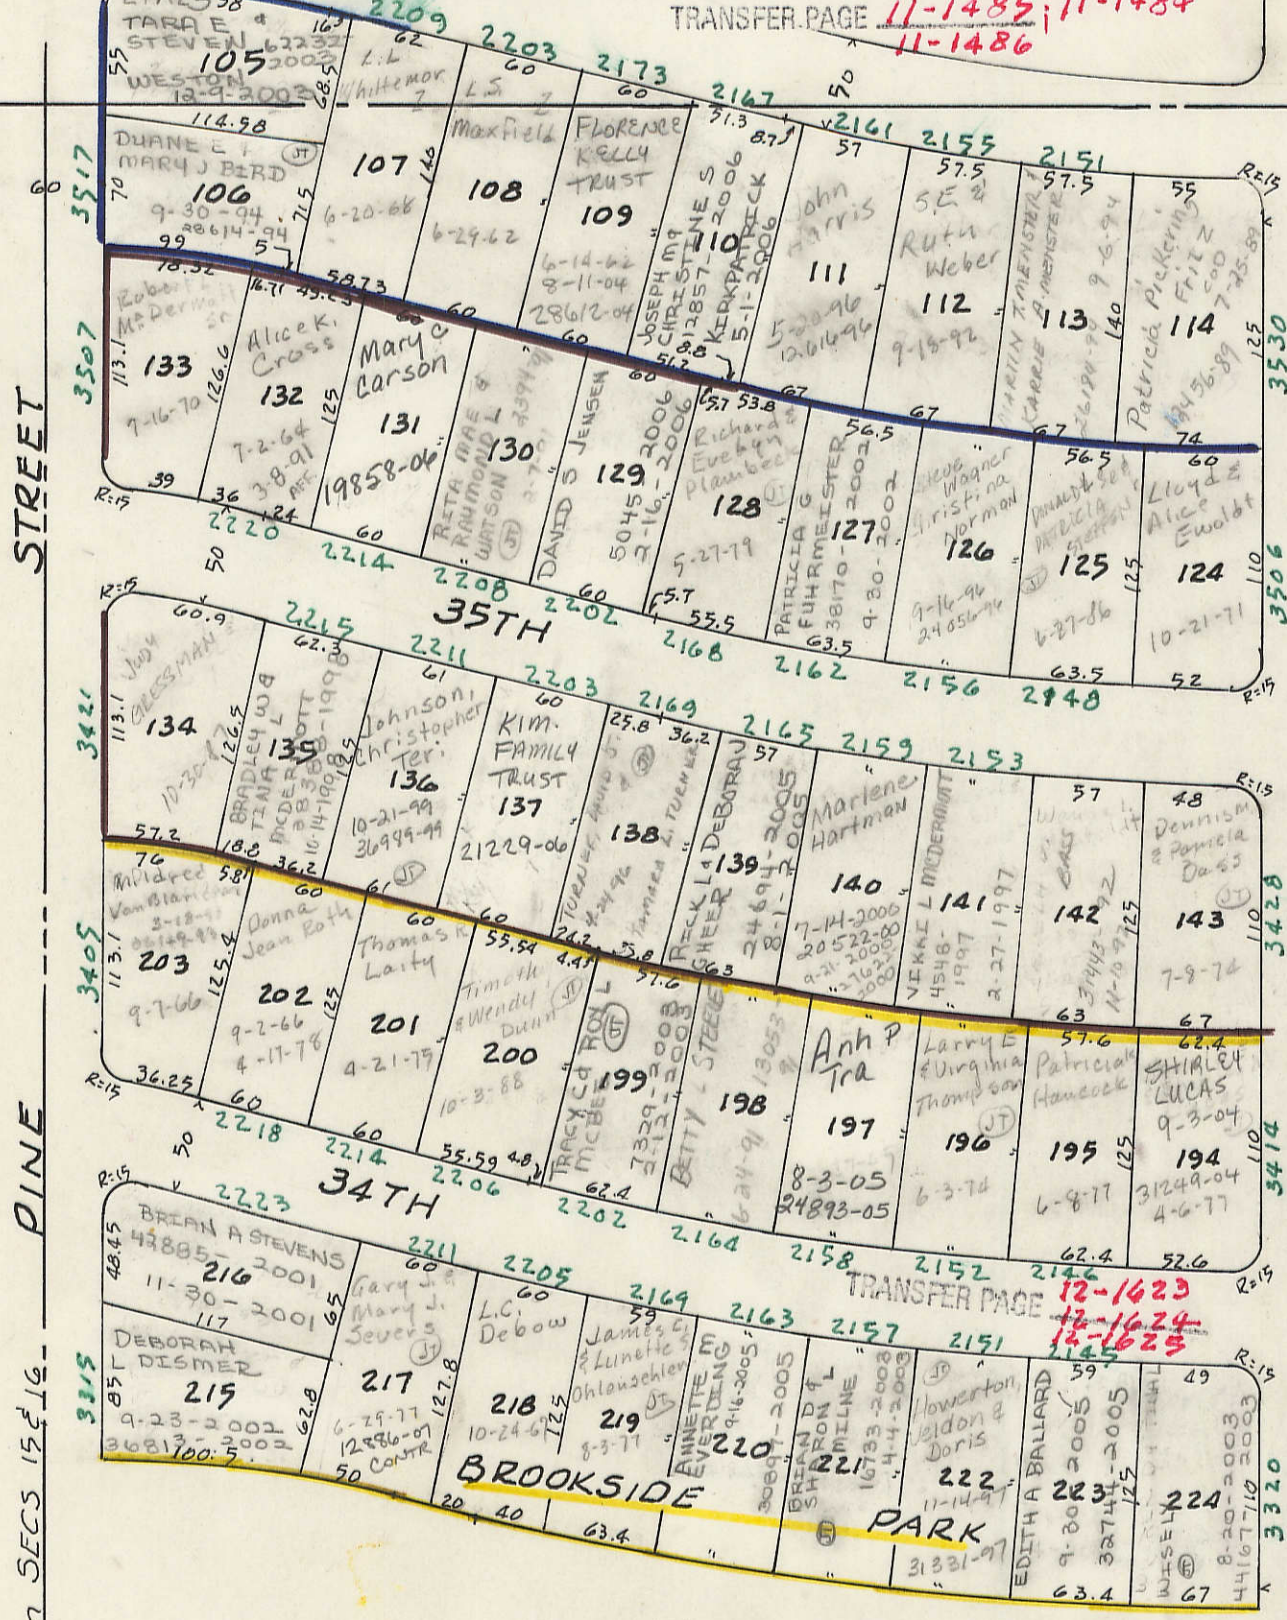

9

LOTS 204-214 BROOKSIDE PARK
SIXTH SEE VOL 0, SEC. 16, PG. 55

VOL 0 SEC 16

55

Section line between SECS 15 & 16

BROOKSIDE PARK THIRD ADDITION

BROOKSIDE SECOND ADDITION

49	46	25	17
----	----	----	----

City of Davenport
5-23-69

Board of Park Commissioners
4-2-53

1615
2122

SW Corner SEC 15-78-3

VOLA SEC 22

1

Section line between SECS 15 & 22

BROOKSIDE PARK
ELETH ADDITION

15