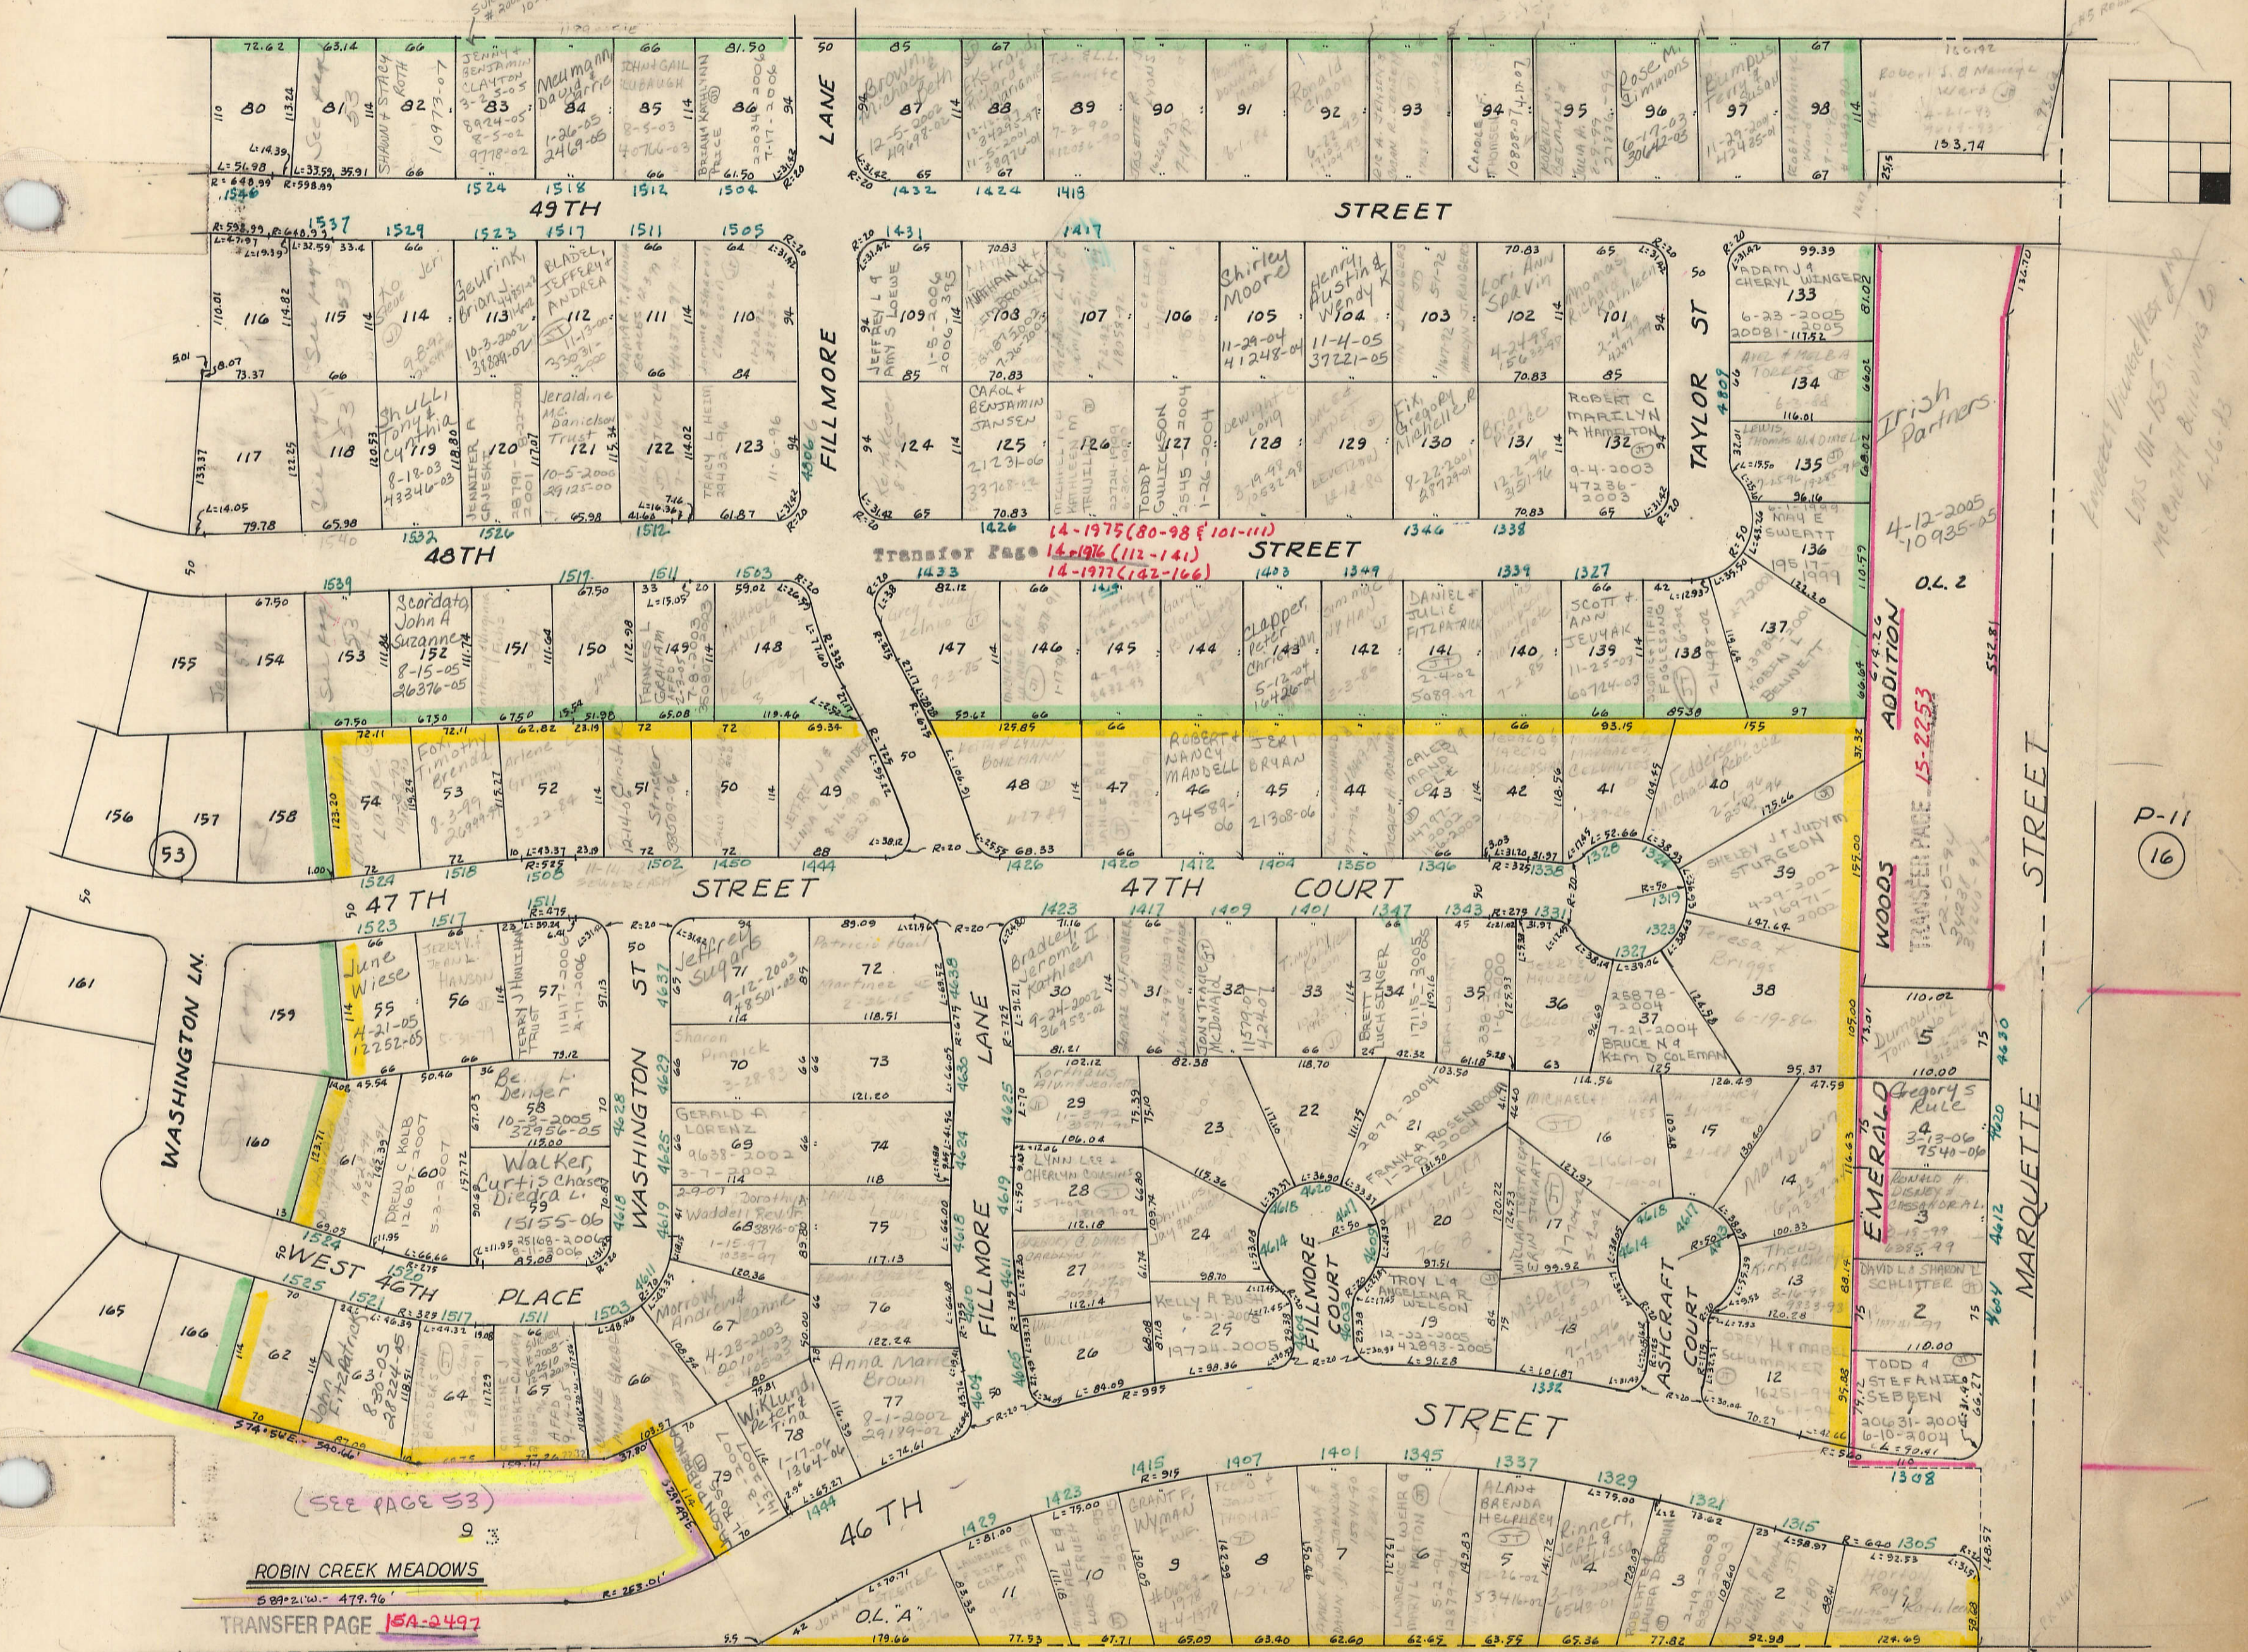

KIMBERLY VILLAGE WEST 2ND ADDITION

ROBIN CREEK MEADOWS
TRANSFER PAGE 15A-2497

KIMBERLY VILLAGE WEST 1ST ADDITION

M-15 Transfer Page 13-1911 - LOTS 1-31
13-1912 - LOTS 31-60
13-1913 - LOTS 61-79

P-11
16

SE Cor Sec 10-78-3