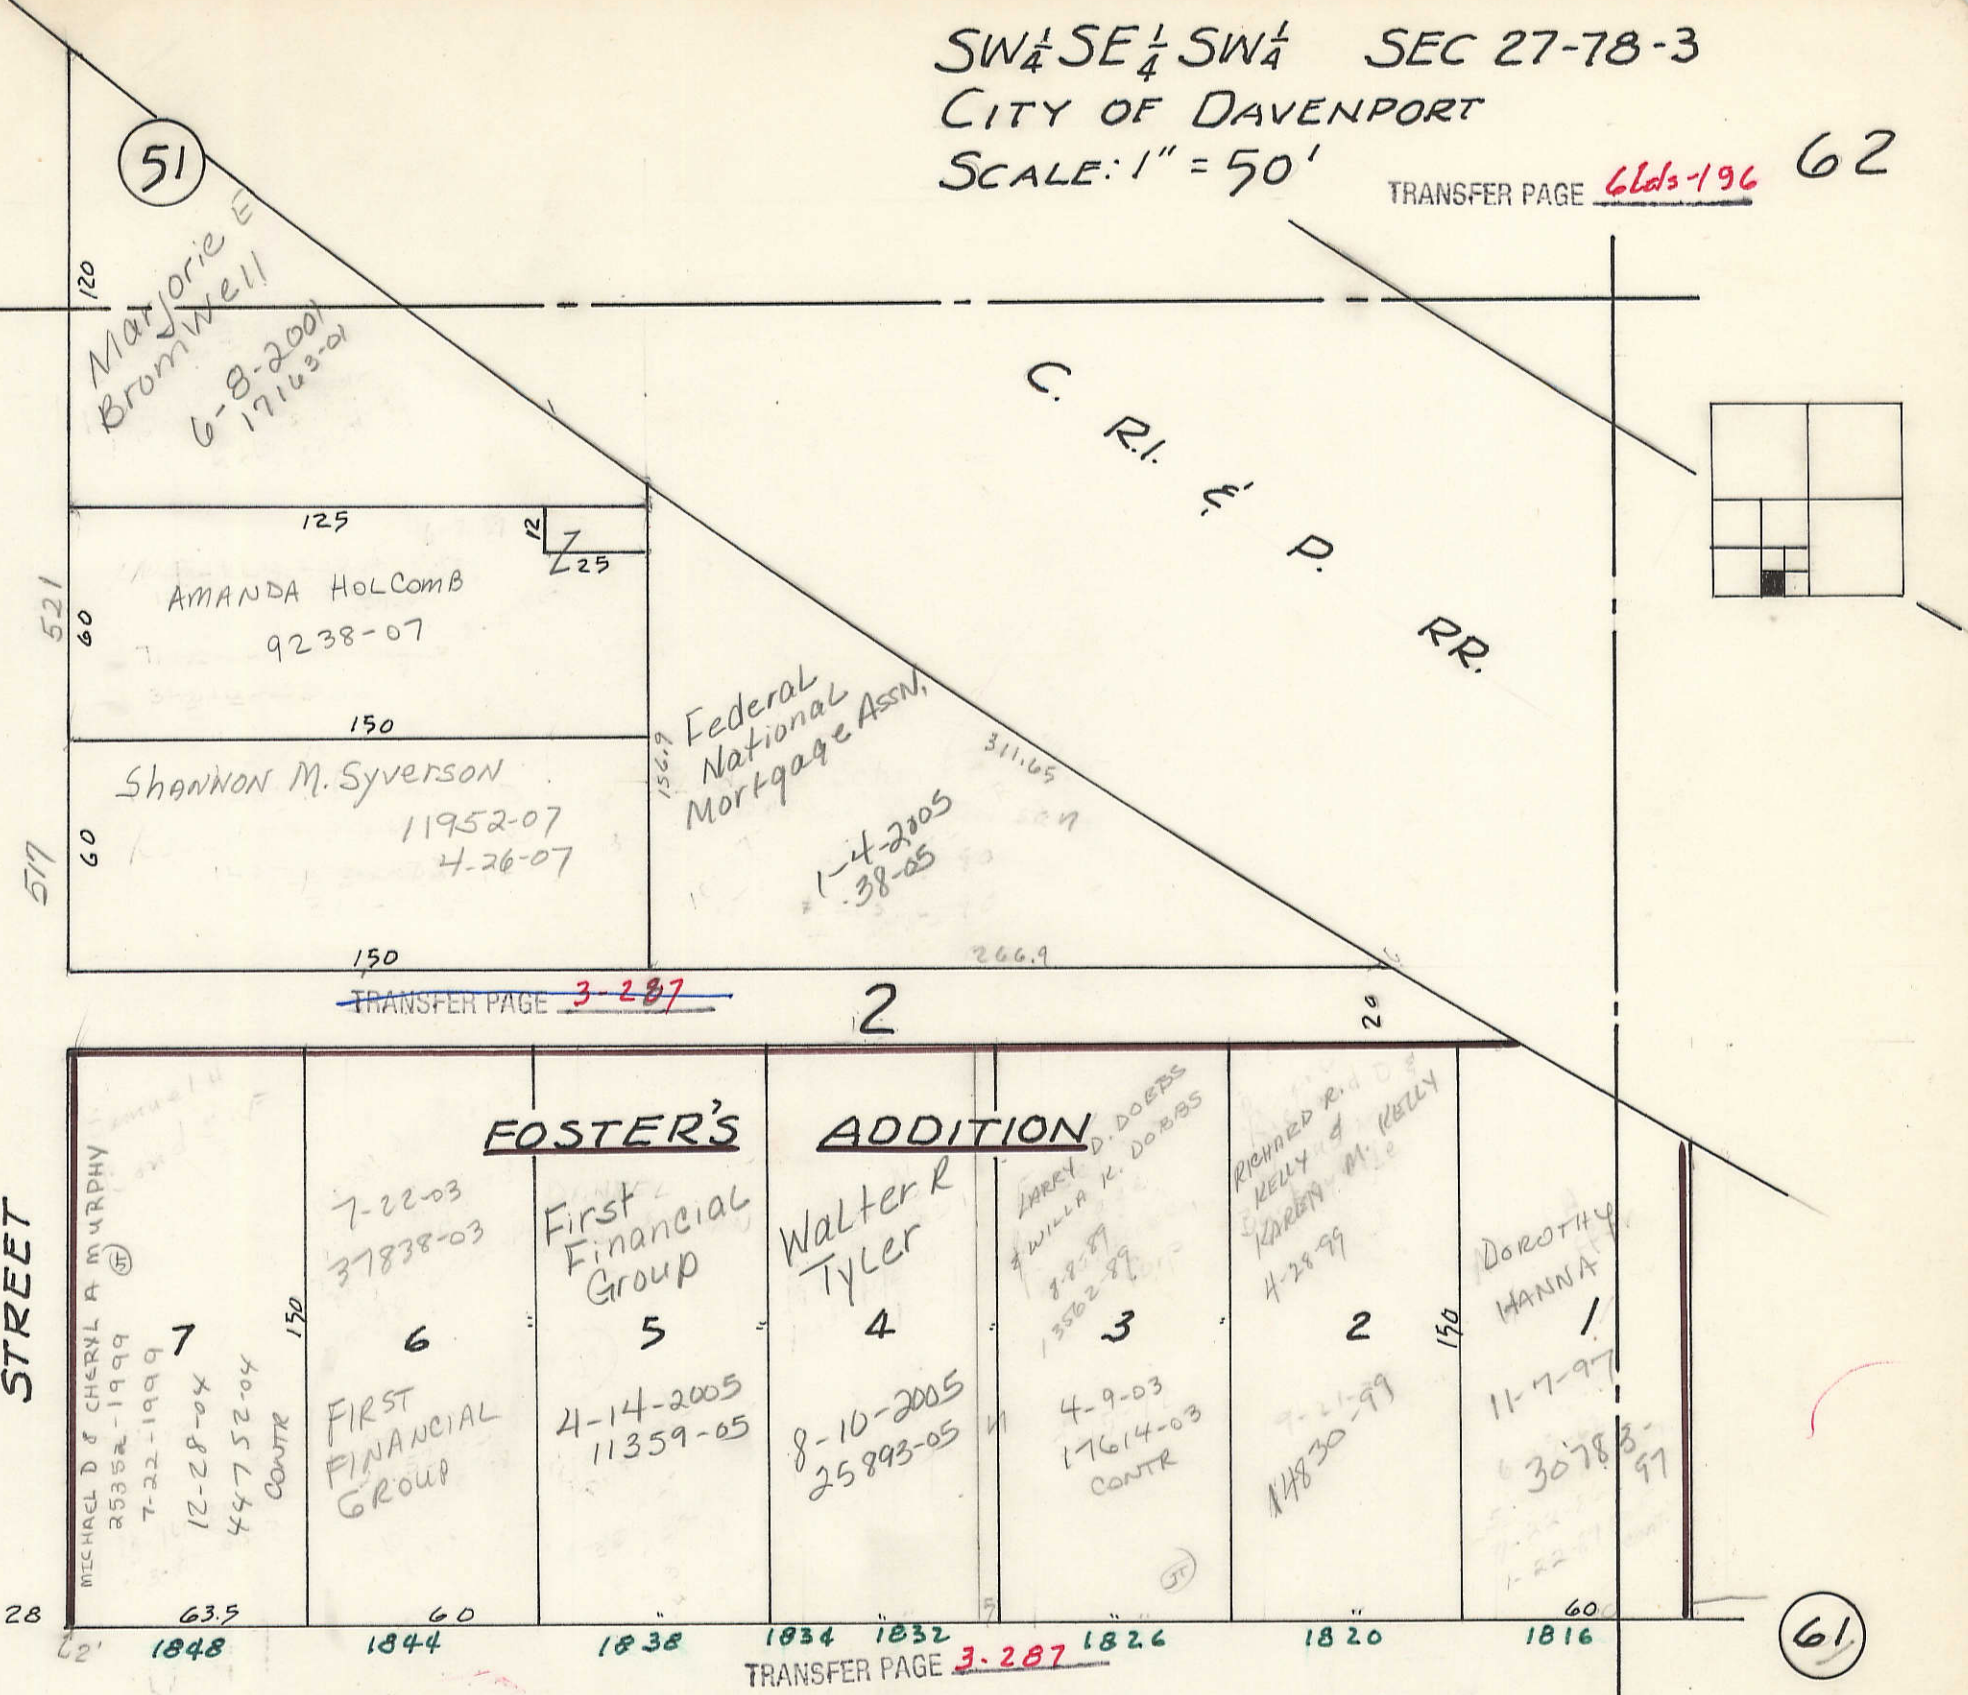

SCOTT & FOSTER'S ADDITION

FOSTER'S ADDITION

SCOTT & FOSTER'S

2ND ADDITION

63

61

DAY VOLH

VOLK

FOURTH STREET

STREET

THIS IS 13 46 2 OF THE NW COR. OF THE ORIGINAL E/LINE OF POWELL STREET

TRANSFER PAGE 66-203

SW 1/4 SEC 27-78-3