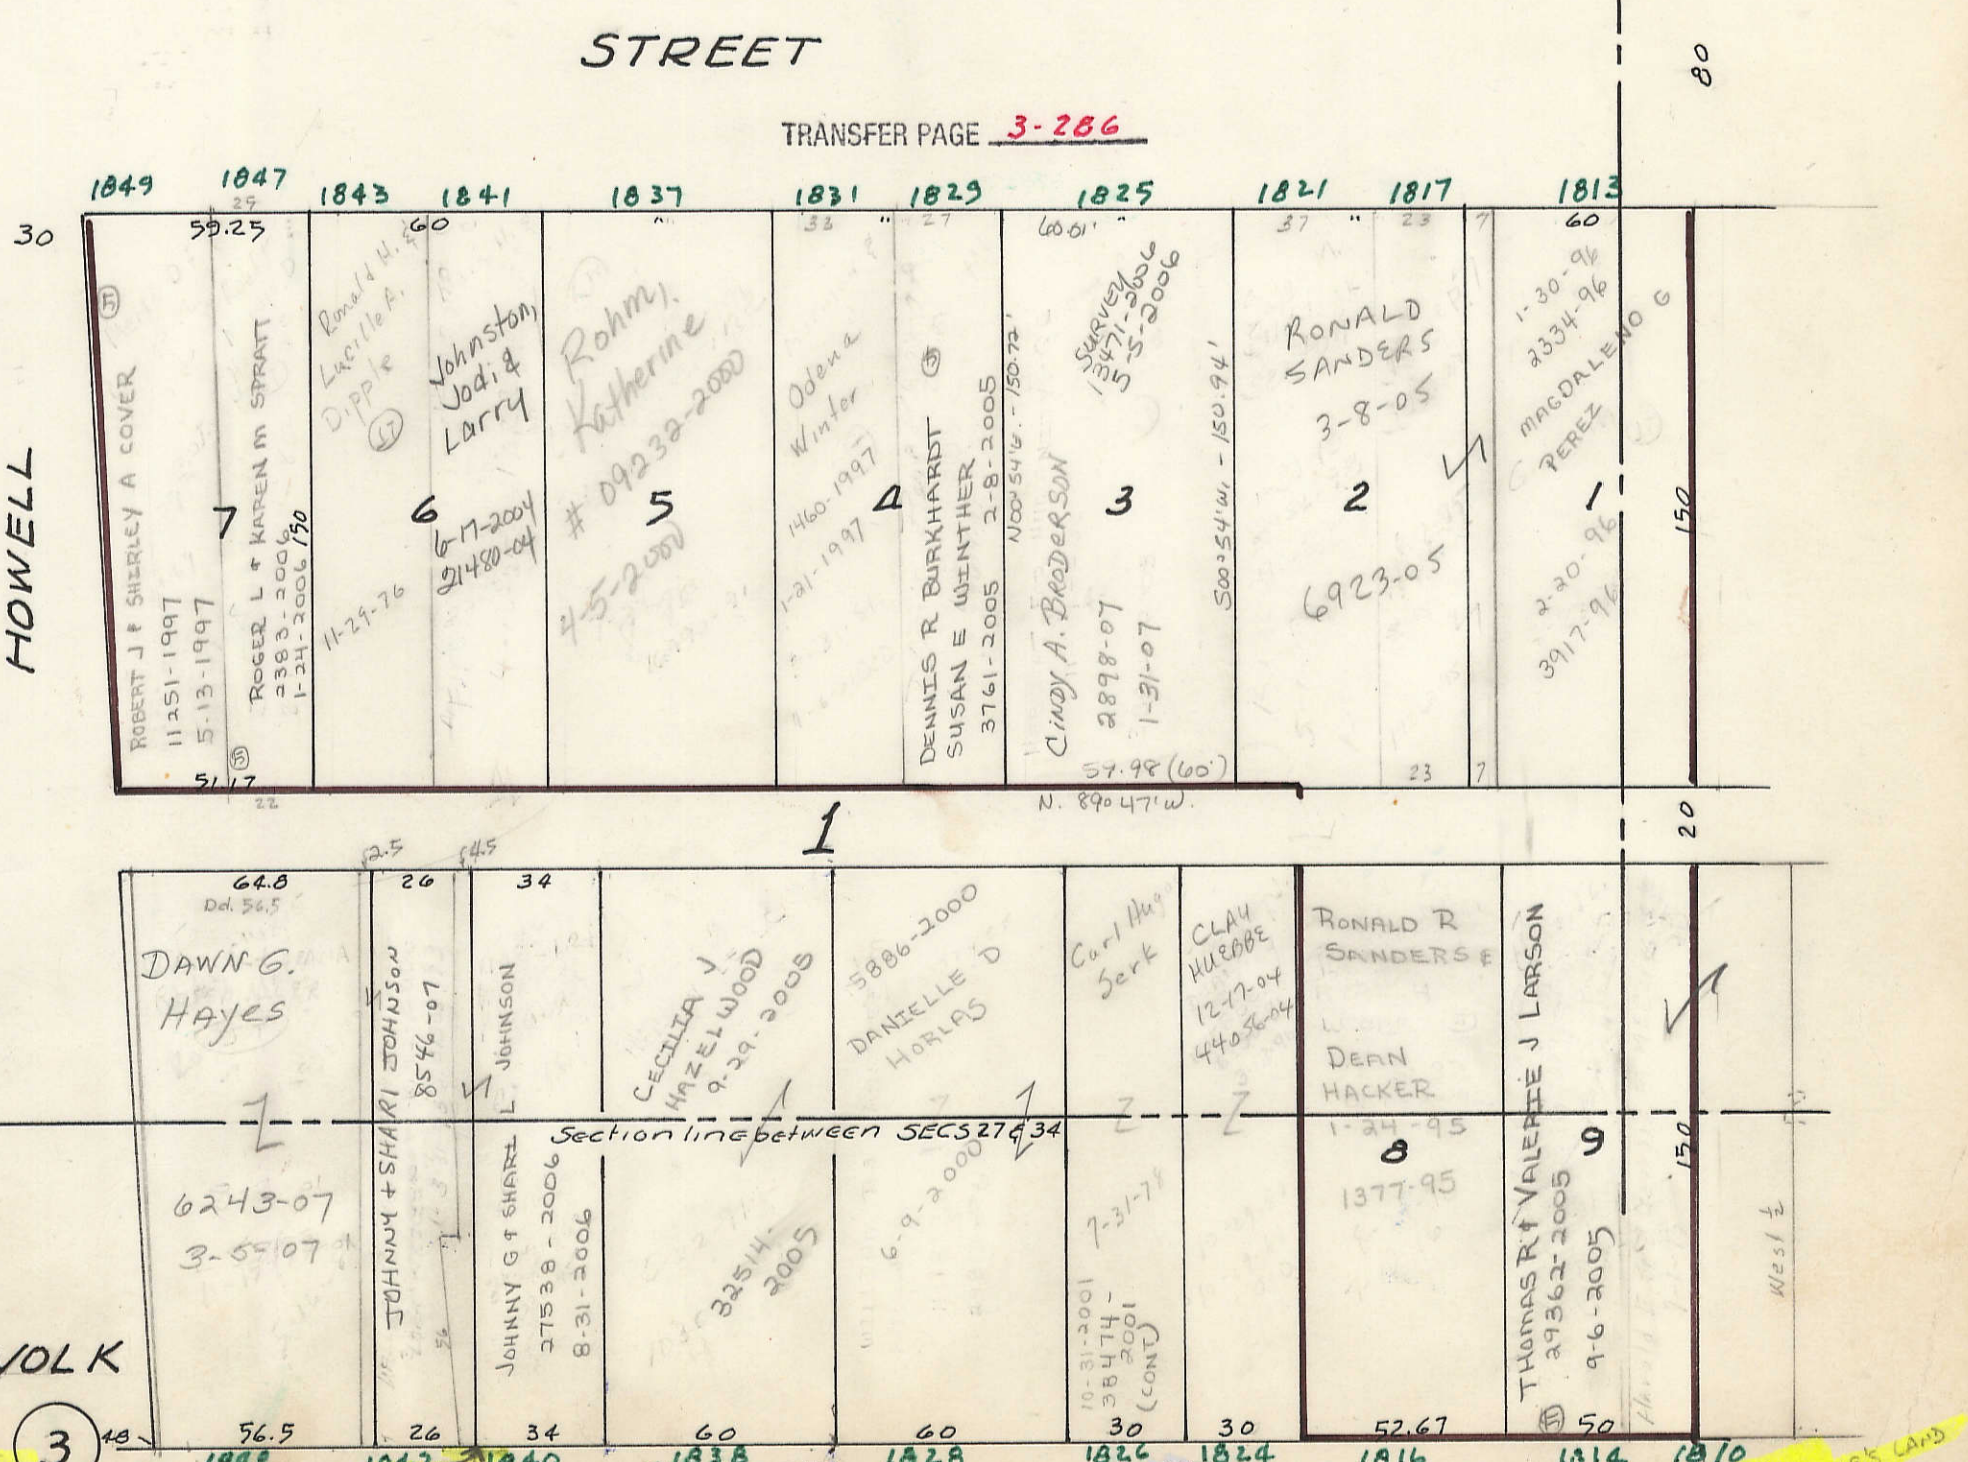

SCOTT & FOSTER'S ADDITION

FOSTER'S ADDITION

SCOTT & FOSTER'S

2ND ADDITION

63

61

DAY VOLH

VOLK

FOURTH STREET

STREET

THIS IS 13 46 2 OF THE NW COR. OF THE ORIGINAL E/LINE OF POWELL STREET

TRANSFER PAGE 66-203

SW 1/4 SEC 27-78-3