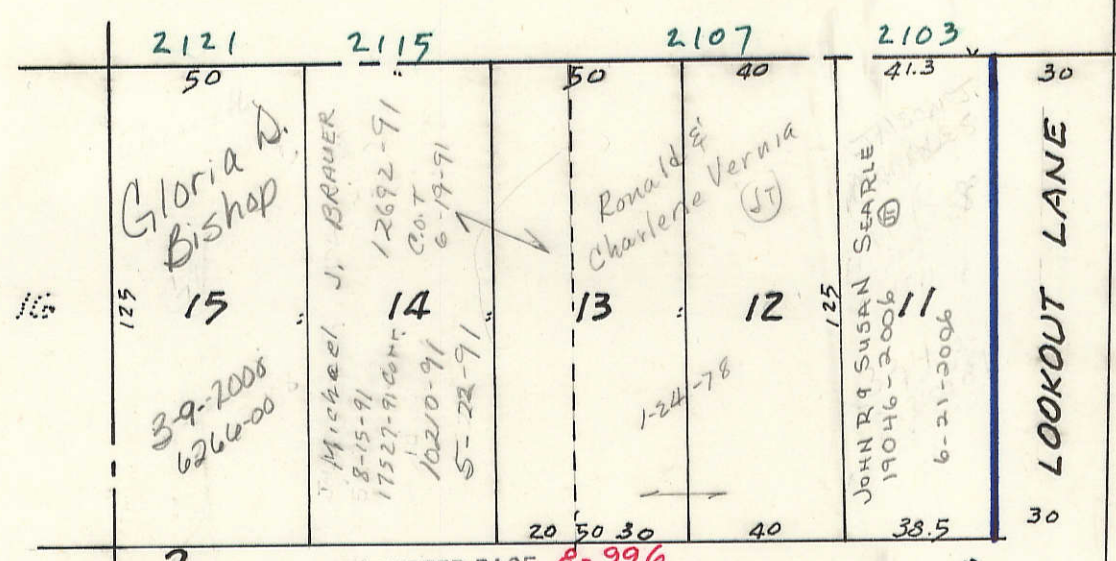

2

WITH (PRAIRIE) STREET 50

LOOKOUT LANE

3 TRANSFER PAGE 8-996

WESTHOLME 4TH ADDITION

16

50 W. 16TH (UNION) STREET 50

4 TRANSFER PAGE 8-997

C. R. I. & P. RR

18

STREET

W. 16TH (UNION) ST

FAIR GROUNDS ADD.

FAIR GROUNDS 2ND ADD.

PACIFIC

W. 15TH (LIBERTY) STREET