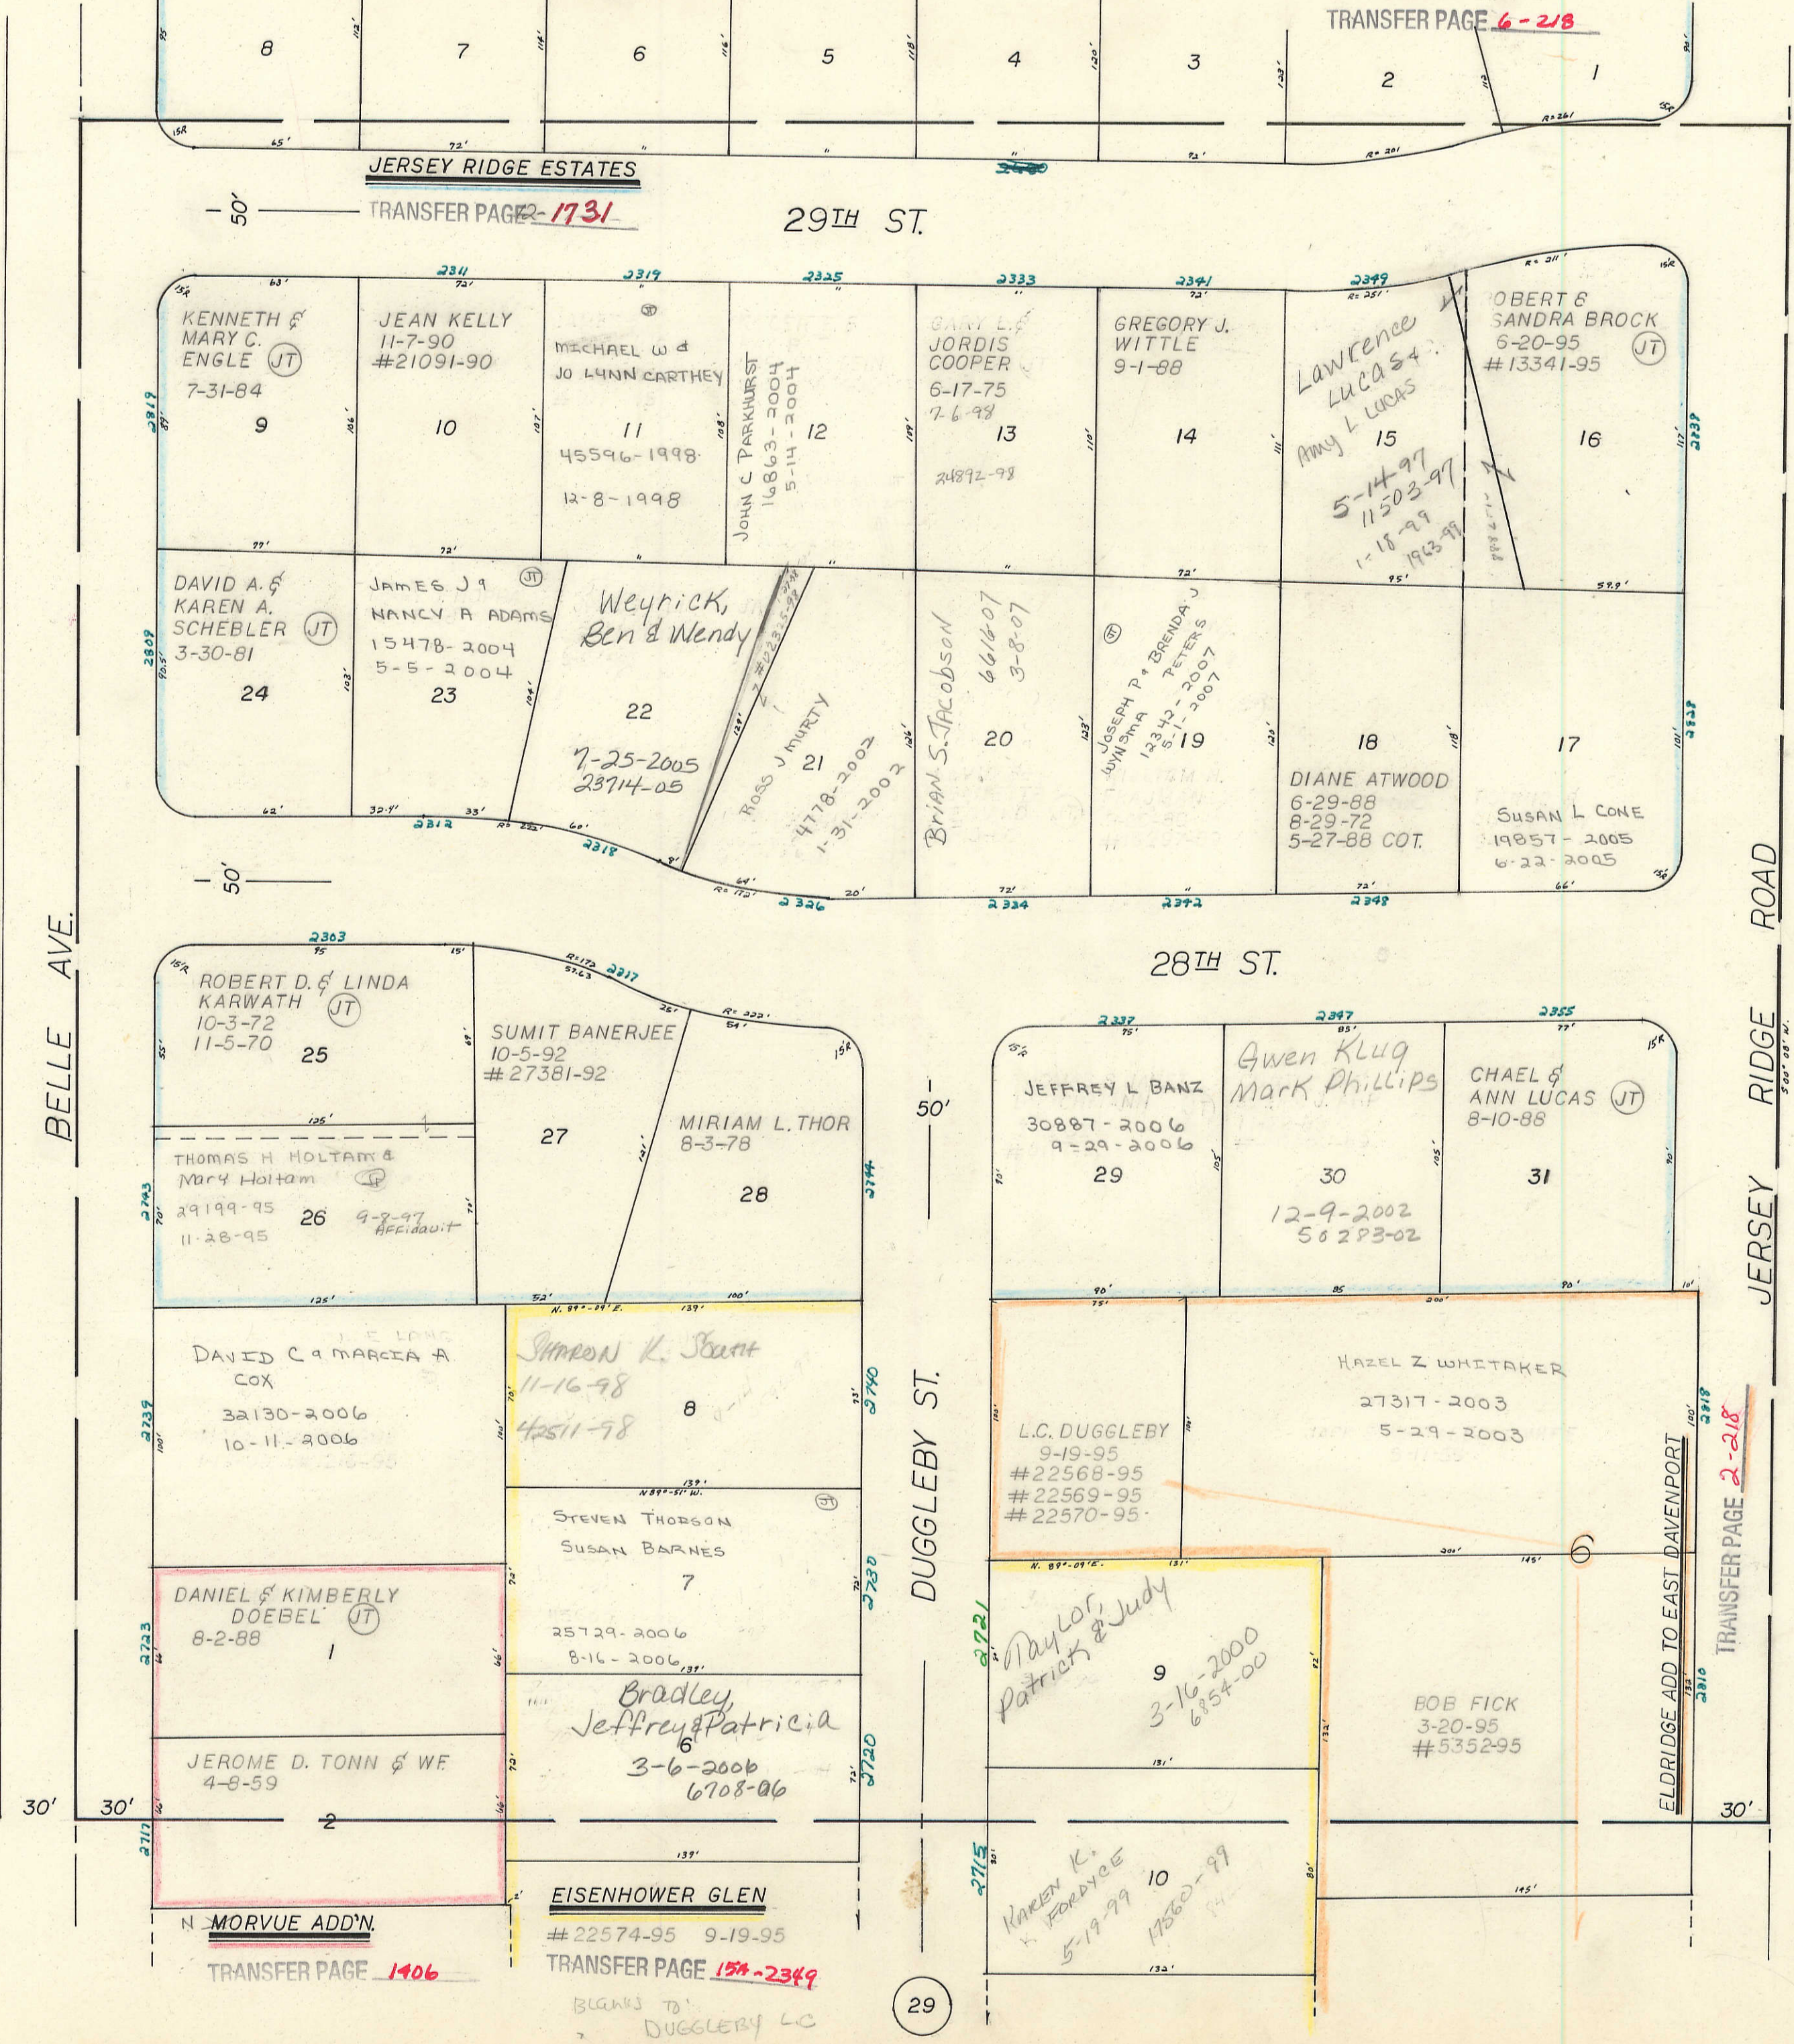

TRANSFER PAGE 6-218

JERSEY RIDGE ESTATES

TRANSFER PAGE 1731

29TH ST.

2819 2311 2317 2325 2333 2341 2349

9 KENNETH & MARY C. ENGLE (JT) 7-31-84

10 JEAN KELLY 11-7-90 #21091-90

11 MICHAEL & JO LYNN CARTHEY 45596-1998 12-8-1998

TRANSFER PAGE 1406

EISENHOWER GLEN

#22574-95 9-19-95

TRANSFER PAGE 154-2349

BLANKS TO DUGGLEBY LC