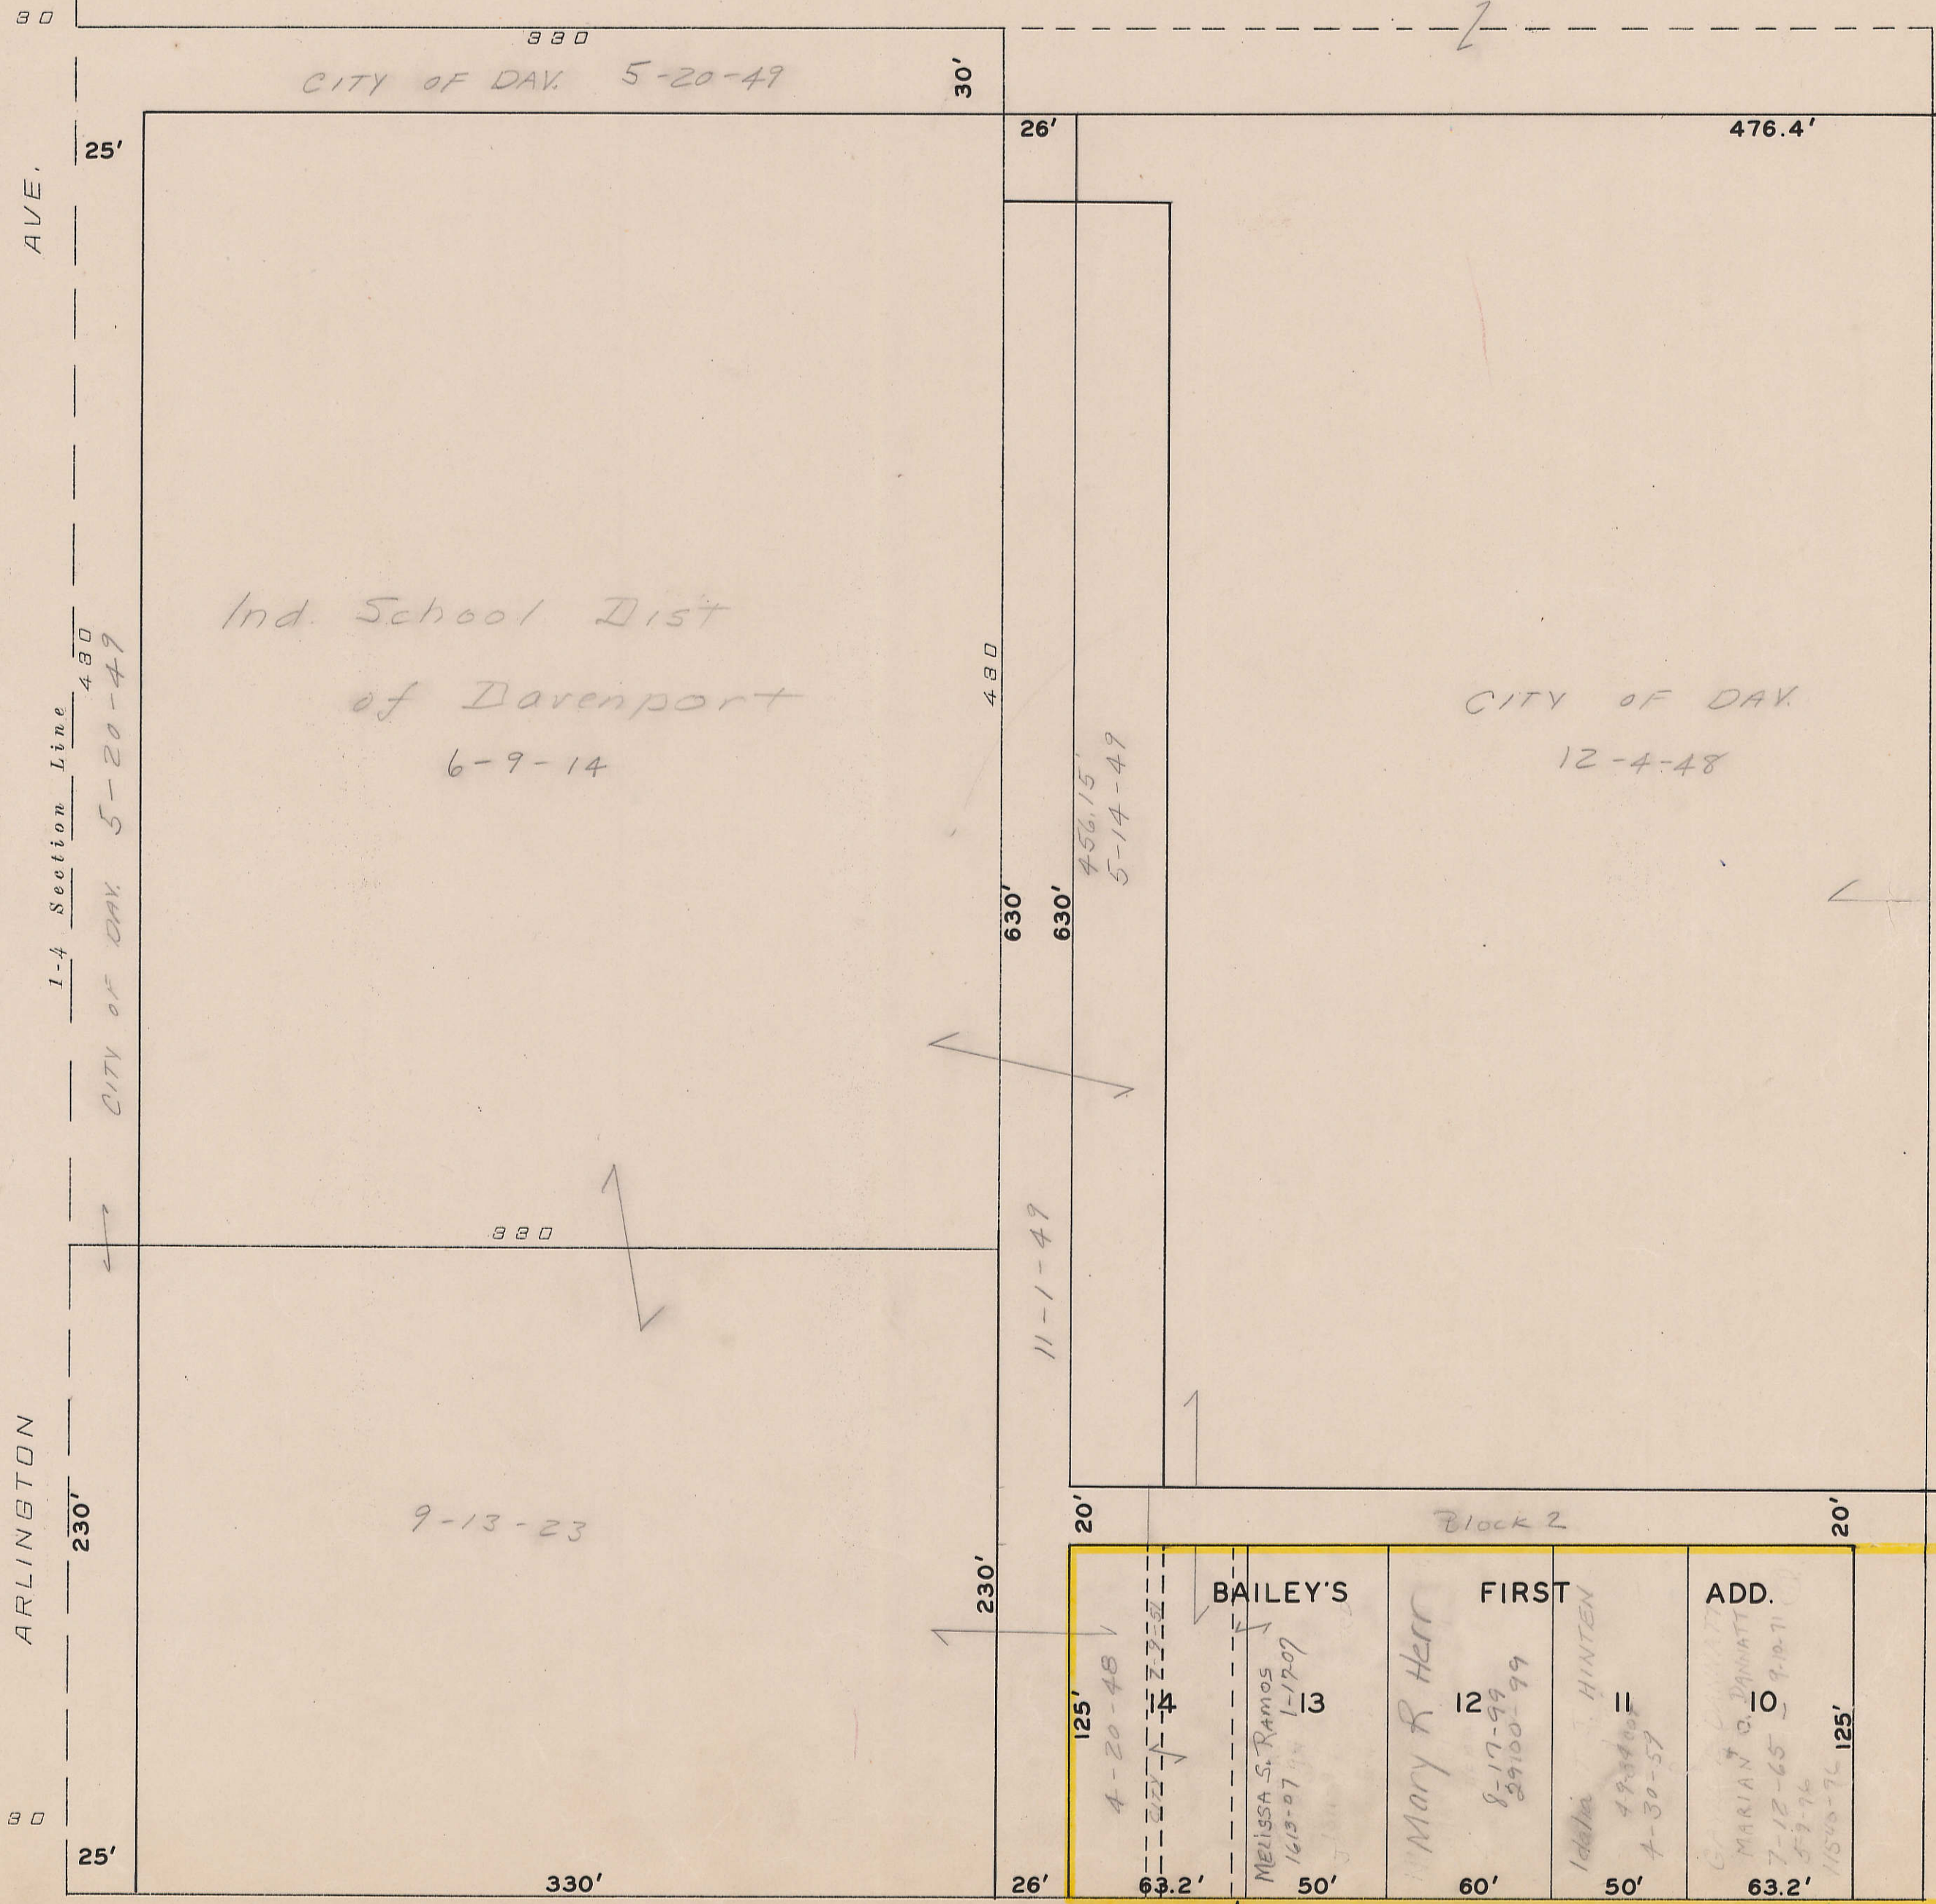

Transfer Page 61d-193

(31ST)
30TH ST.

Ind. School Dist
of Davenport
6-9-14

CITY OF DAV.
12-4-48

1-4 Section Line
480
CITY OF DAV. 5-20-49

ARLINGTON
230'

9-13-23

Block 2

125' 4-20-48	63.2' MELISSA S. RAMOS 163-07 1-12-09	50' Mary R. Herr 8-17-99 29100-99	60' 50' Idella T. HINTEN 493400 4-30-57	63.2' 10 10 MARIAN B. DANFATT 7-12-65 9-2-71 59-76 11540-74	125'
-----------------	---	--	---	---	------