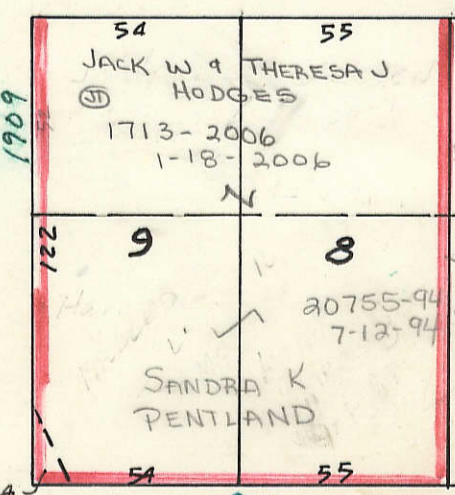

56

INDEPENDENT SCHOOL DISTRICT OF DAVENPORT
12-17-39

THE
Daring Club
11288-94
4-15-94
12-4-56

STREET

37 PLEASANT STREET 40

PLEASANT STREET

(DUBUQUE ROAD)

BRADY

INDEPENDENT SCHOOL DISTRICT OF DAVENPORT
1-3-38

PERRY

LOCUST STREET
Section line between SECS 23 & 26

23 24
26 25

VOL G

8

VOL C

64