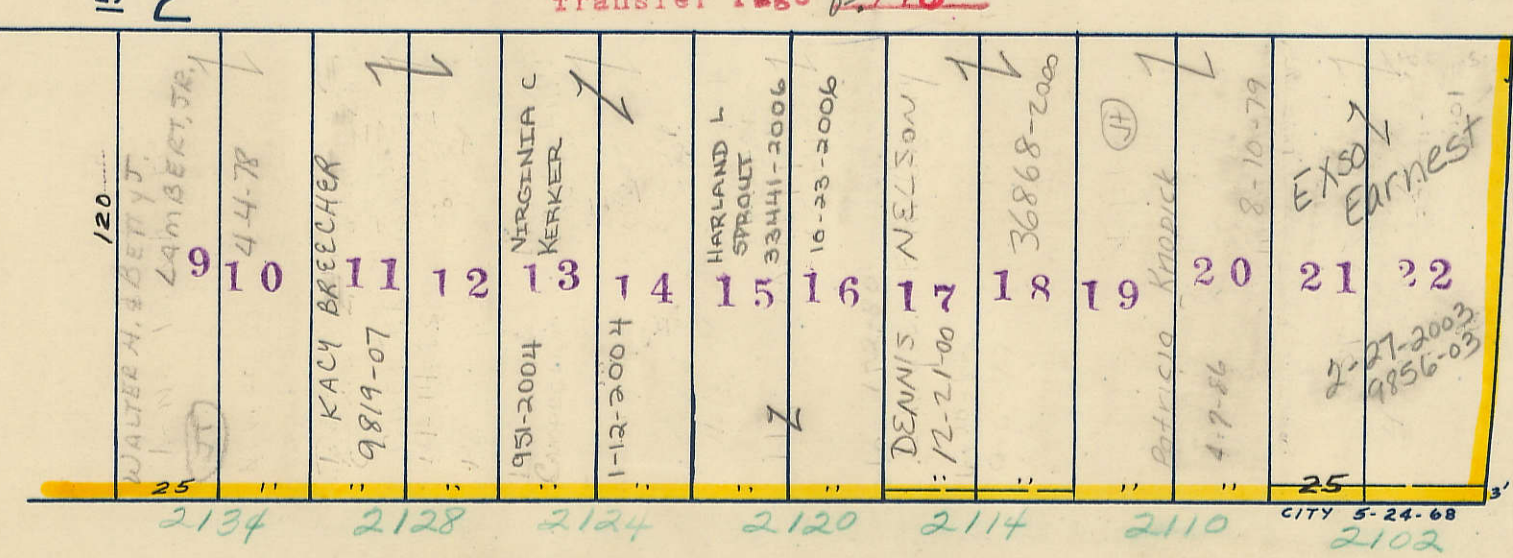

50

50 GROVE ST. 50

50 PLEASANT ST. 50

60 LOCUST ST. 60

SEC. LINE 22-27

CHICAGO ROCK ISLAND AND PACIFIC R.R.

SLR 200

VOL H