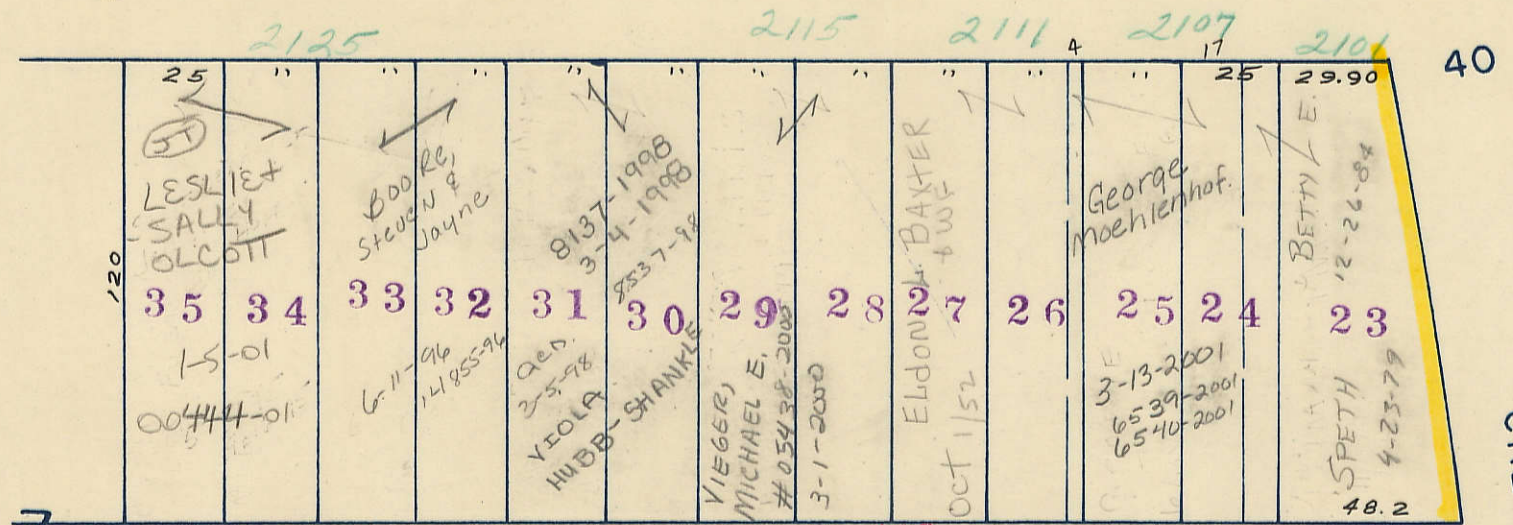

50

50 GROVE ST. 50

50 PLEASANT ST. 50

60 LOCUST ST. 60

SEC. LINE 22-27

CHICAGO ROCK ISLAND AND PACIFIC R.R.

SLR 200

VOL H