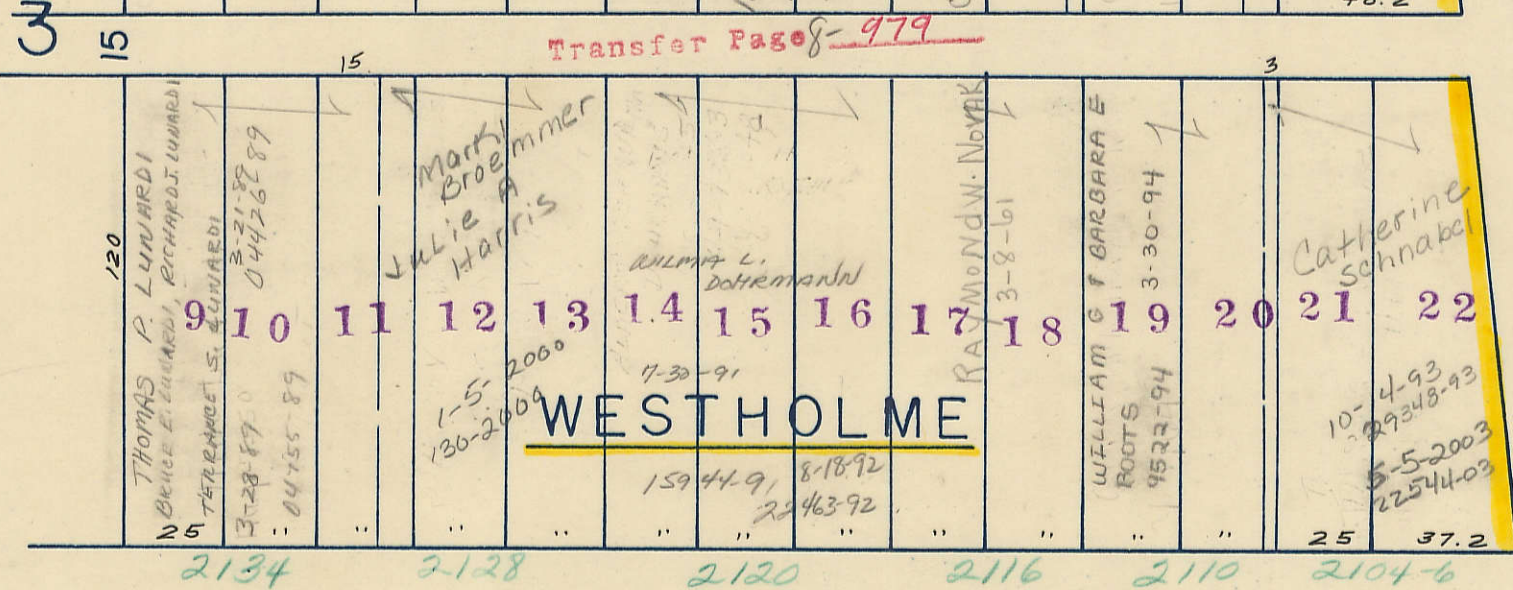

50

50 GROVE ST. 50

50 PLEASANT ST. 50

60 LOCUST ST. 60

SEC. LINE 22-27

CHICAGO ROCK ISLAND AND PACIFIC R.R.

SLR 200

VOL H