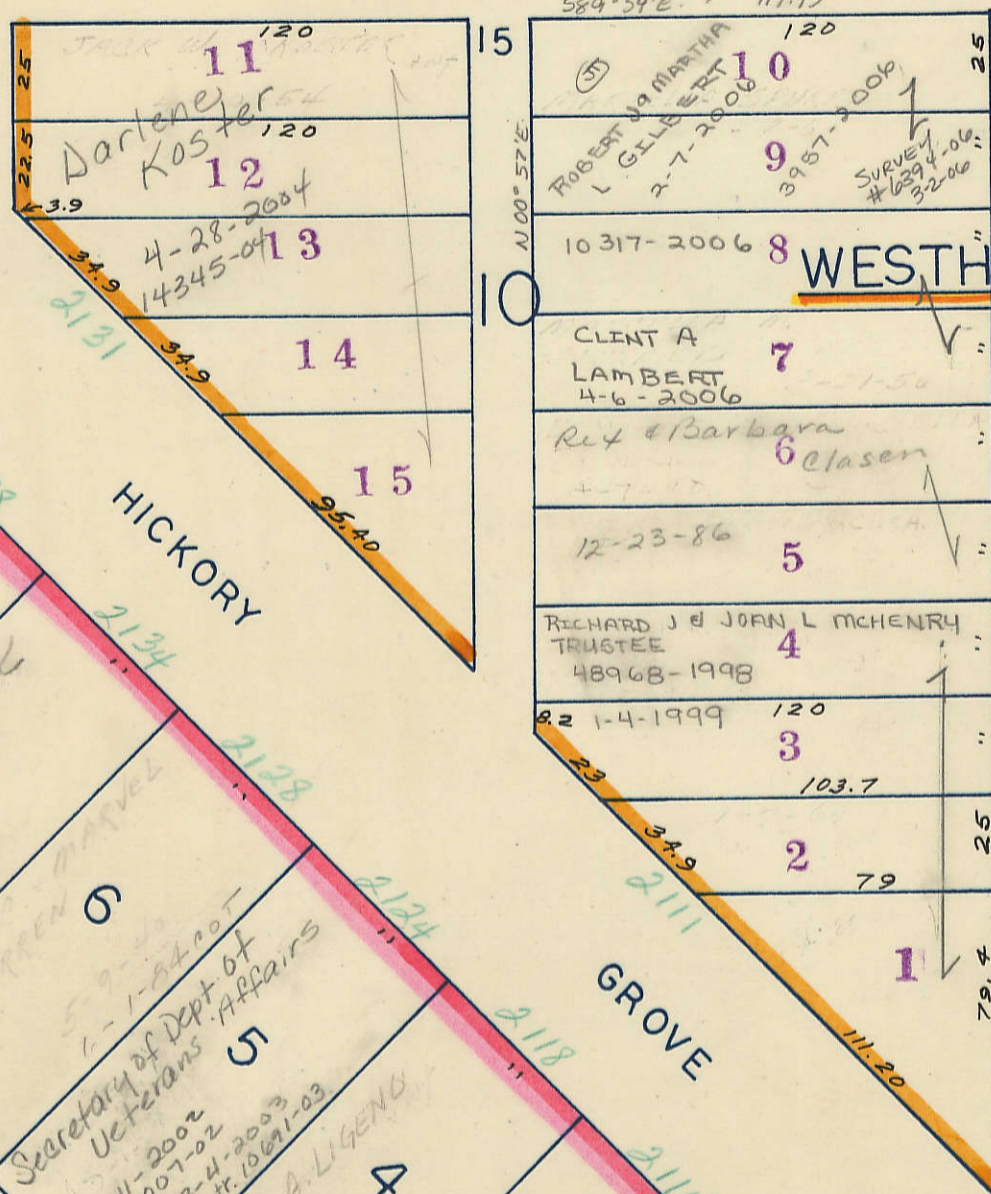

LOMBARD

(GASTON)

STREET

60

Transfer Page 975

Transfer Page 972

SEE PAGE 47

WESTHOLME

GROVE

GOLDEN

GATE

FRISCO

PARK

HIGH (CATAWBA)

AVE.

WILKES