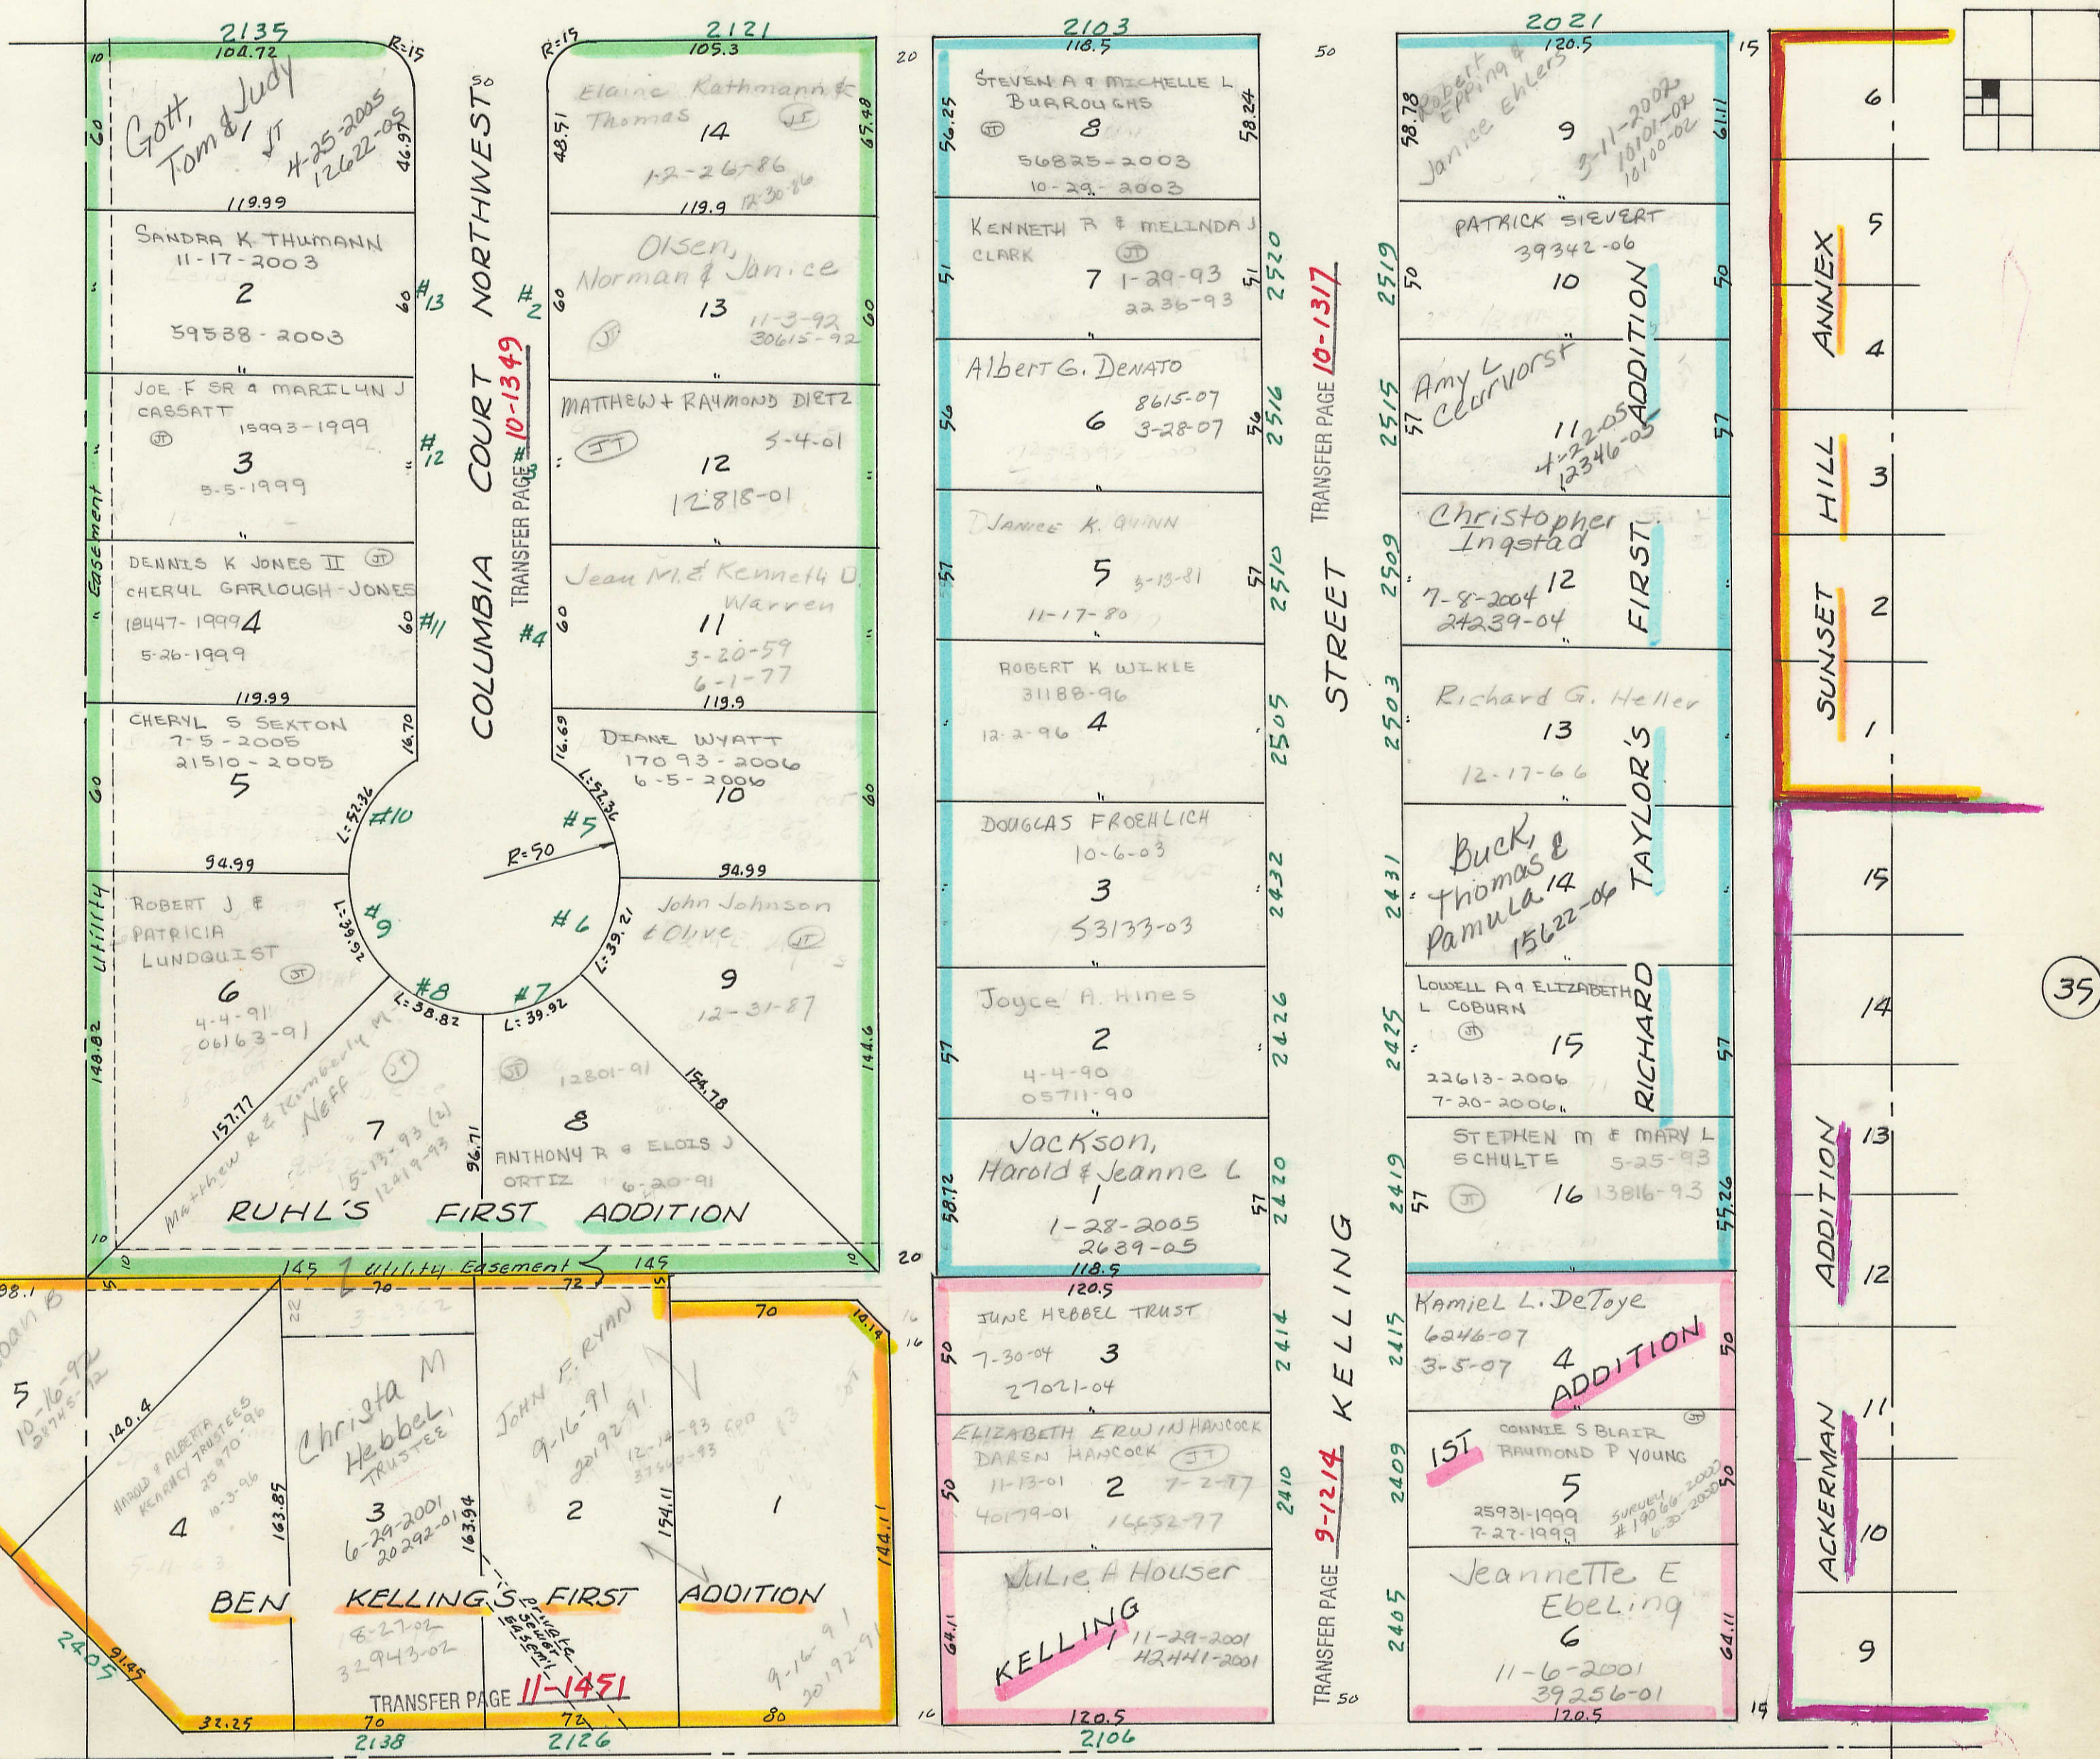

WEST CENTRAL N. line SW 1/4 SEC 22-78-3 PARK AVENUE

33

35

47