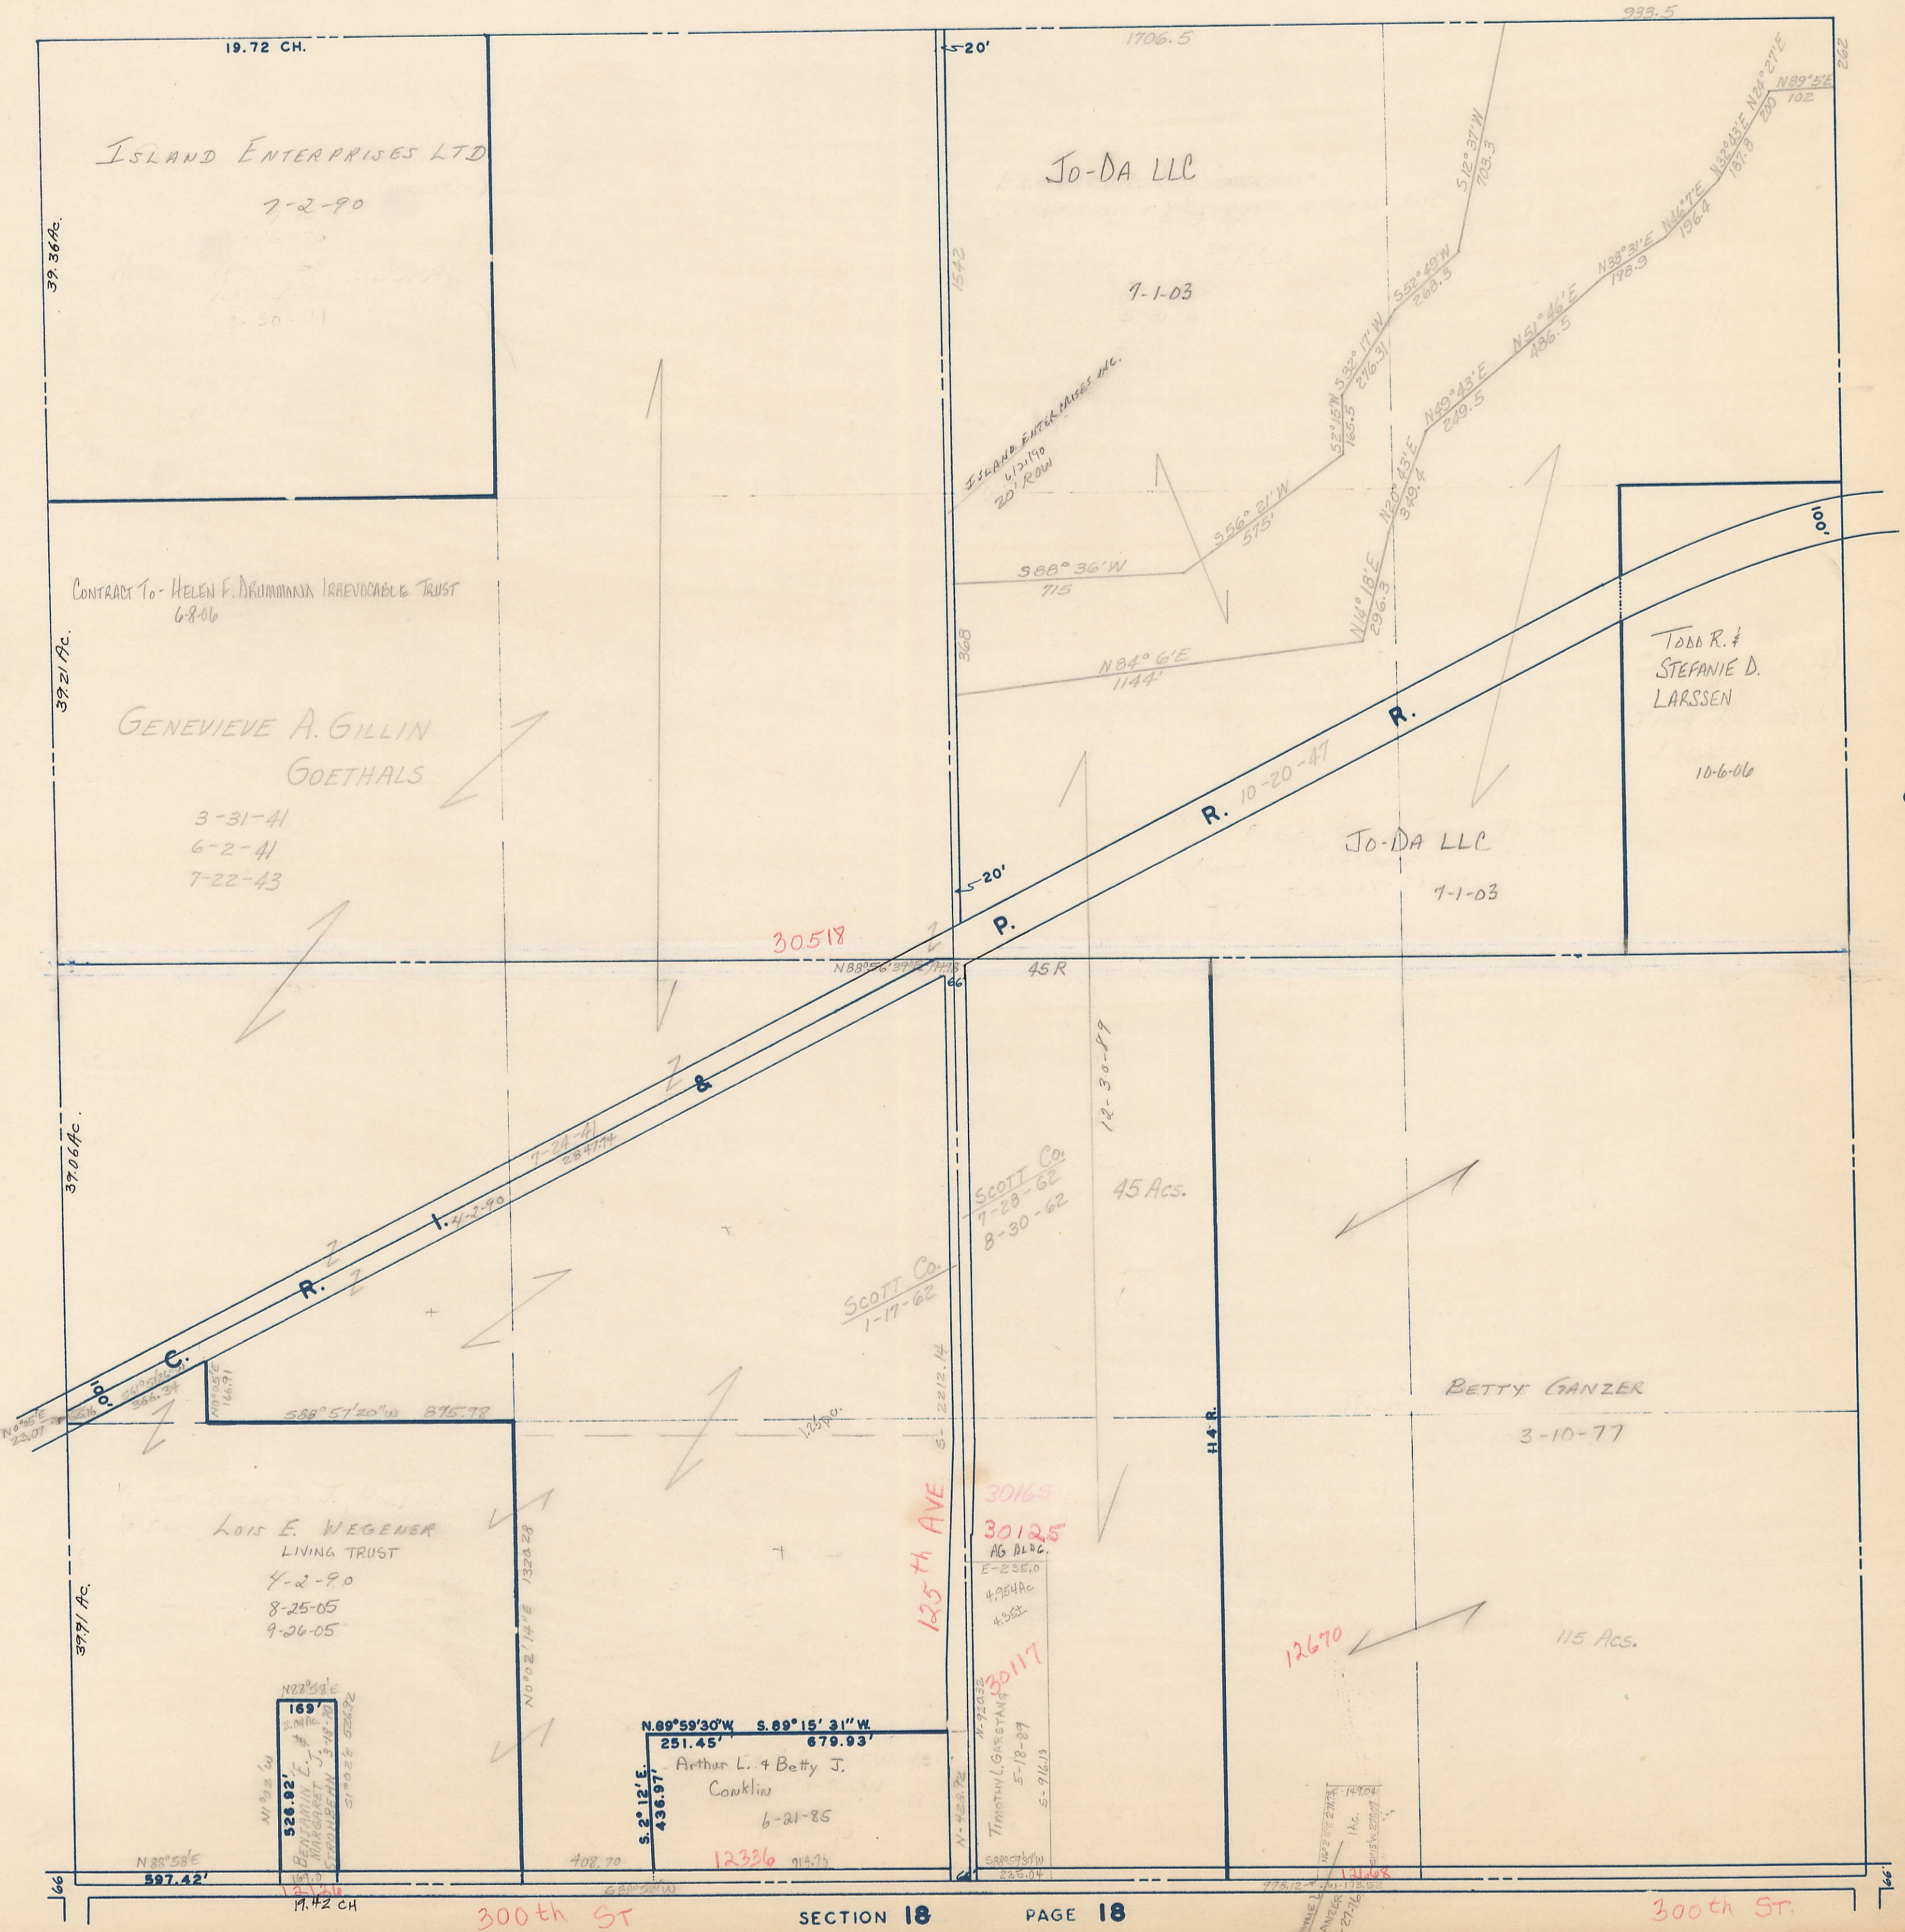

SECTION 7  
TOWNSHIP 80 NORTH, RANGE 3 EAST,  
5<sup>TH</sup> PRINCIPAL MERIDIAN  
WINFIELD TOWNSHIP  
SCOTT COUNTY, IOWA

TRANSFER PAGE 467

SCALE : 1 INCH = 330 FEET

SECTION 6 PAGE 6

SECTION 12 PAGE ALLENS GROVE TWP.

SECTION 8 PAGE 8

SECTION 18 PAGE 18

300th St

300th St