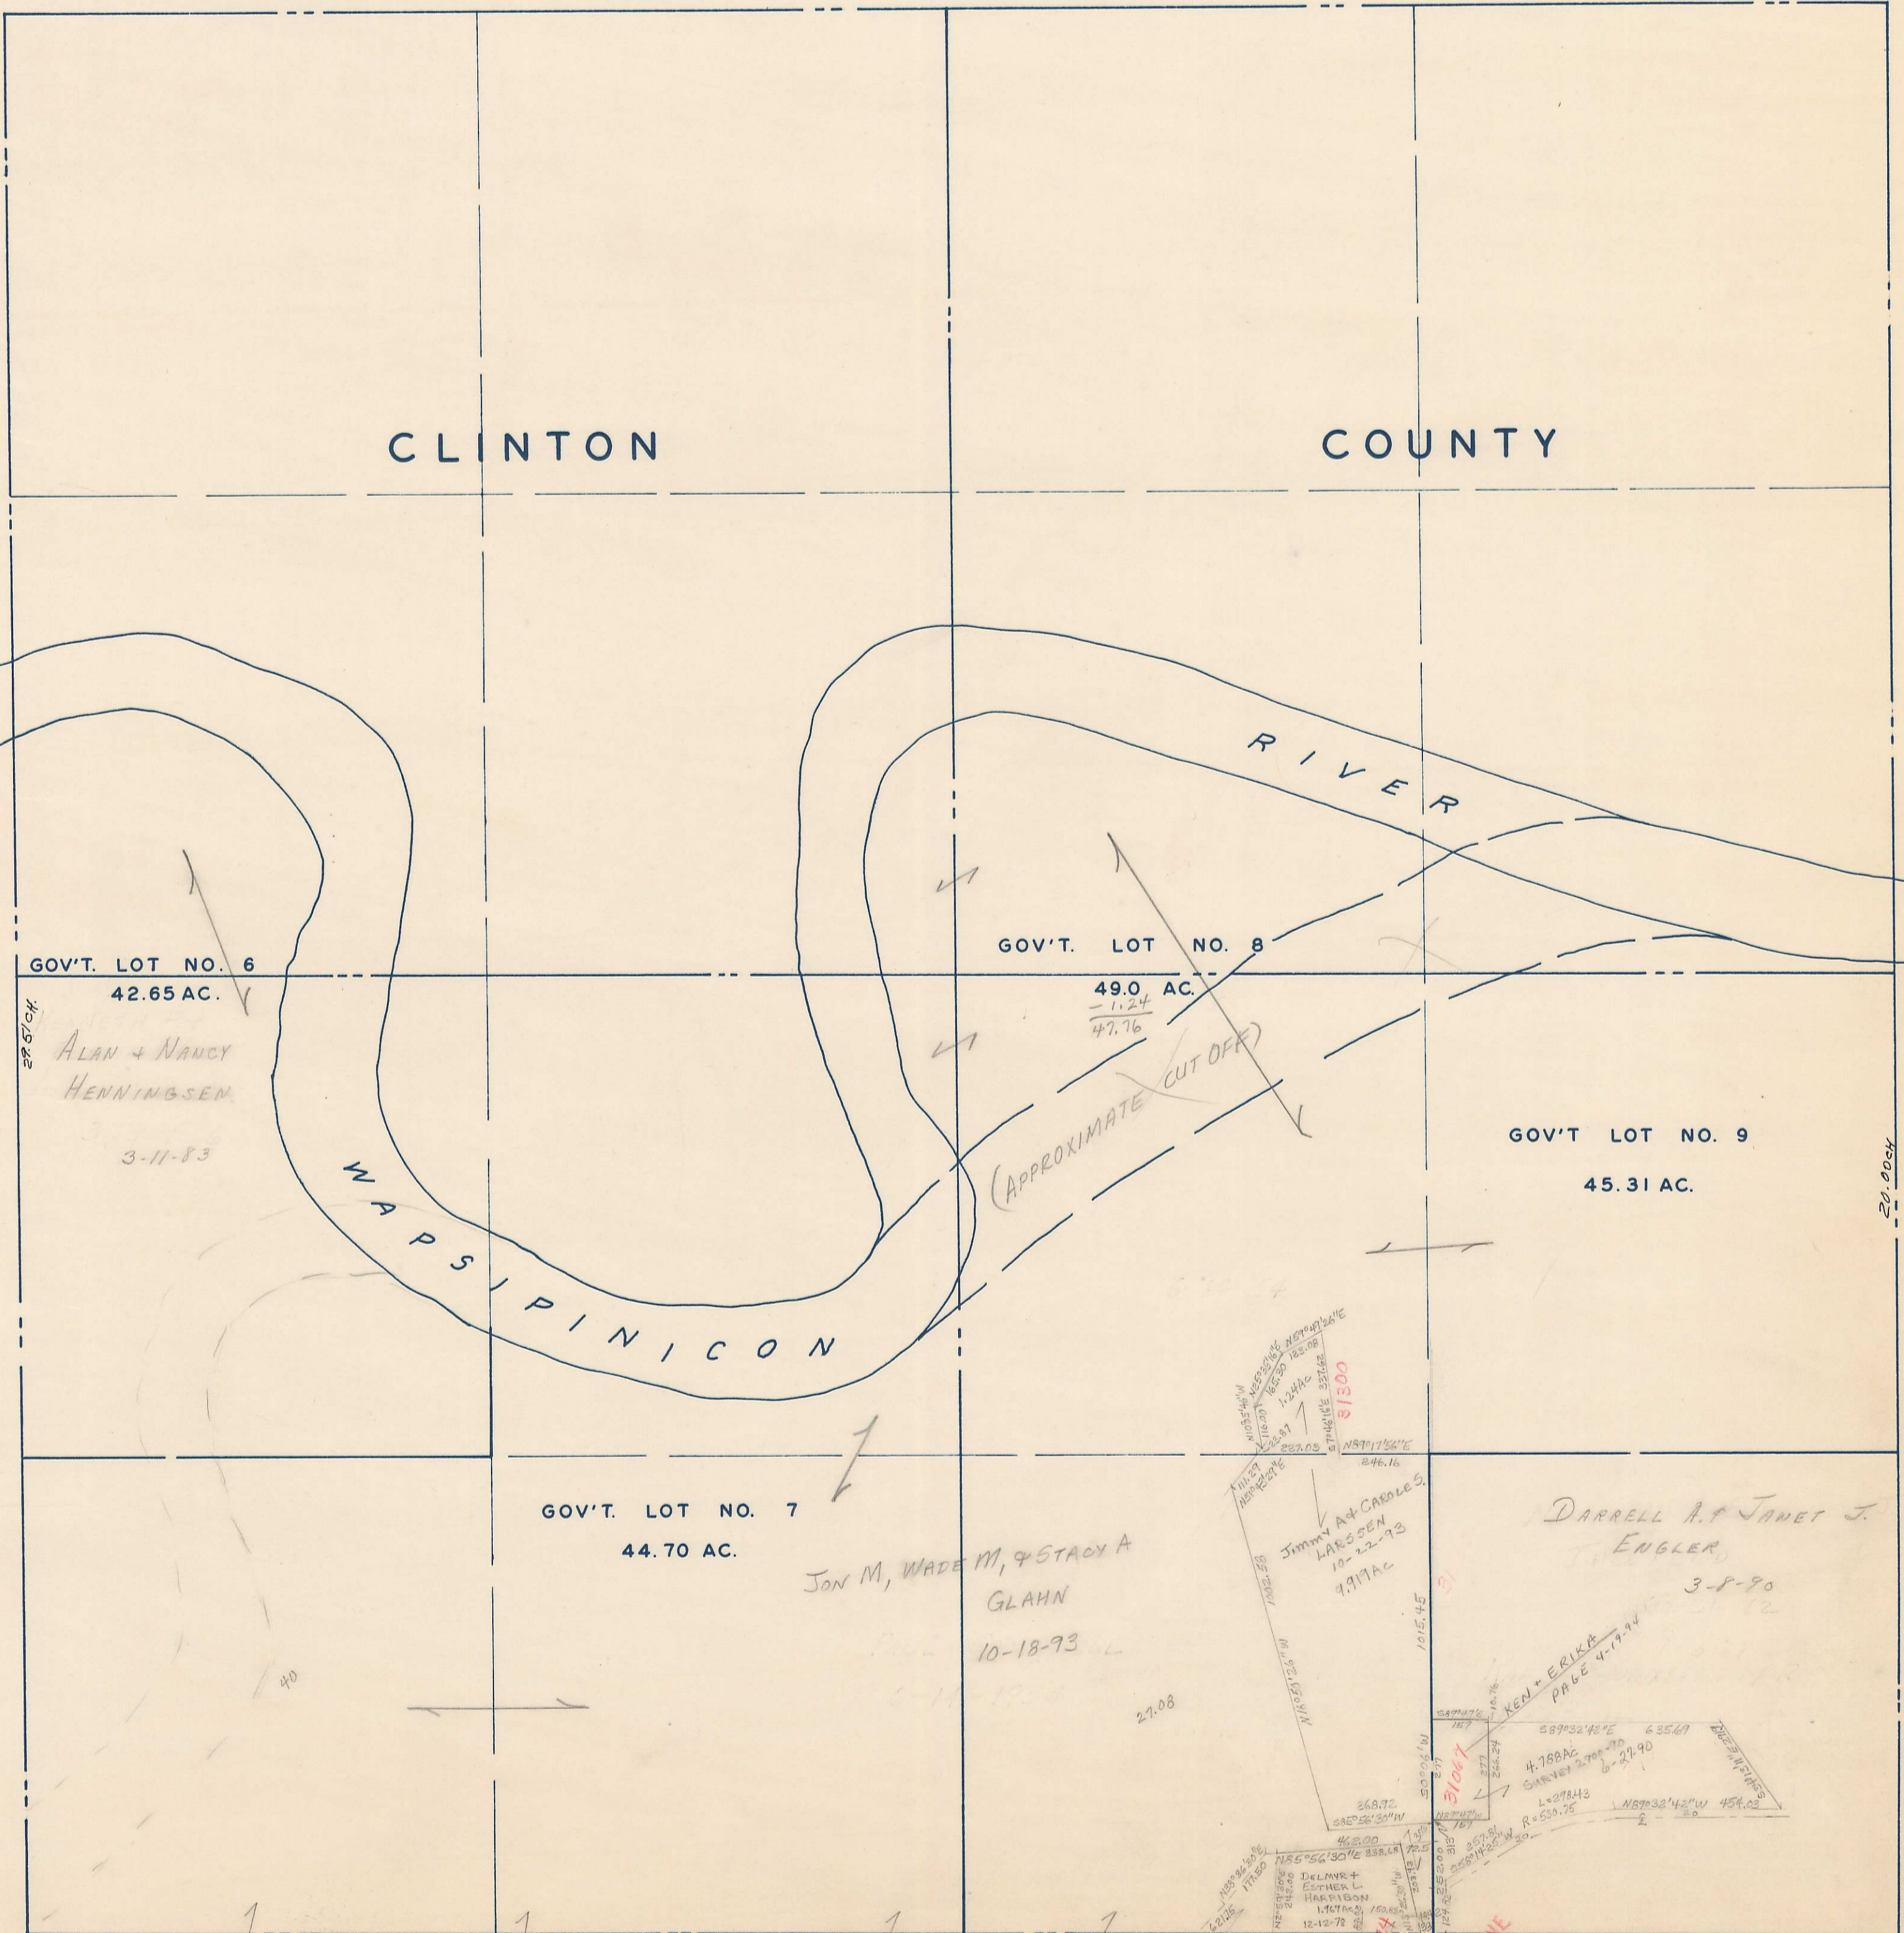

SECTION 5
TOWNSHIP 80 NORTH, RANGE 3 EAST,
5TH PRINCIPAL MERIDIAN
WINFIELD TOWNSHIP
SCOTT COUNTY, IOWA

TRANSFER PAGE 465

SCALE: 1 INCH = 330 FEET

SECTION PAGE

SECTION 6 PAGE 6

SECTION 4 PAGE 4

SECTION 8 PAGE 8