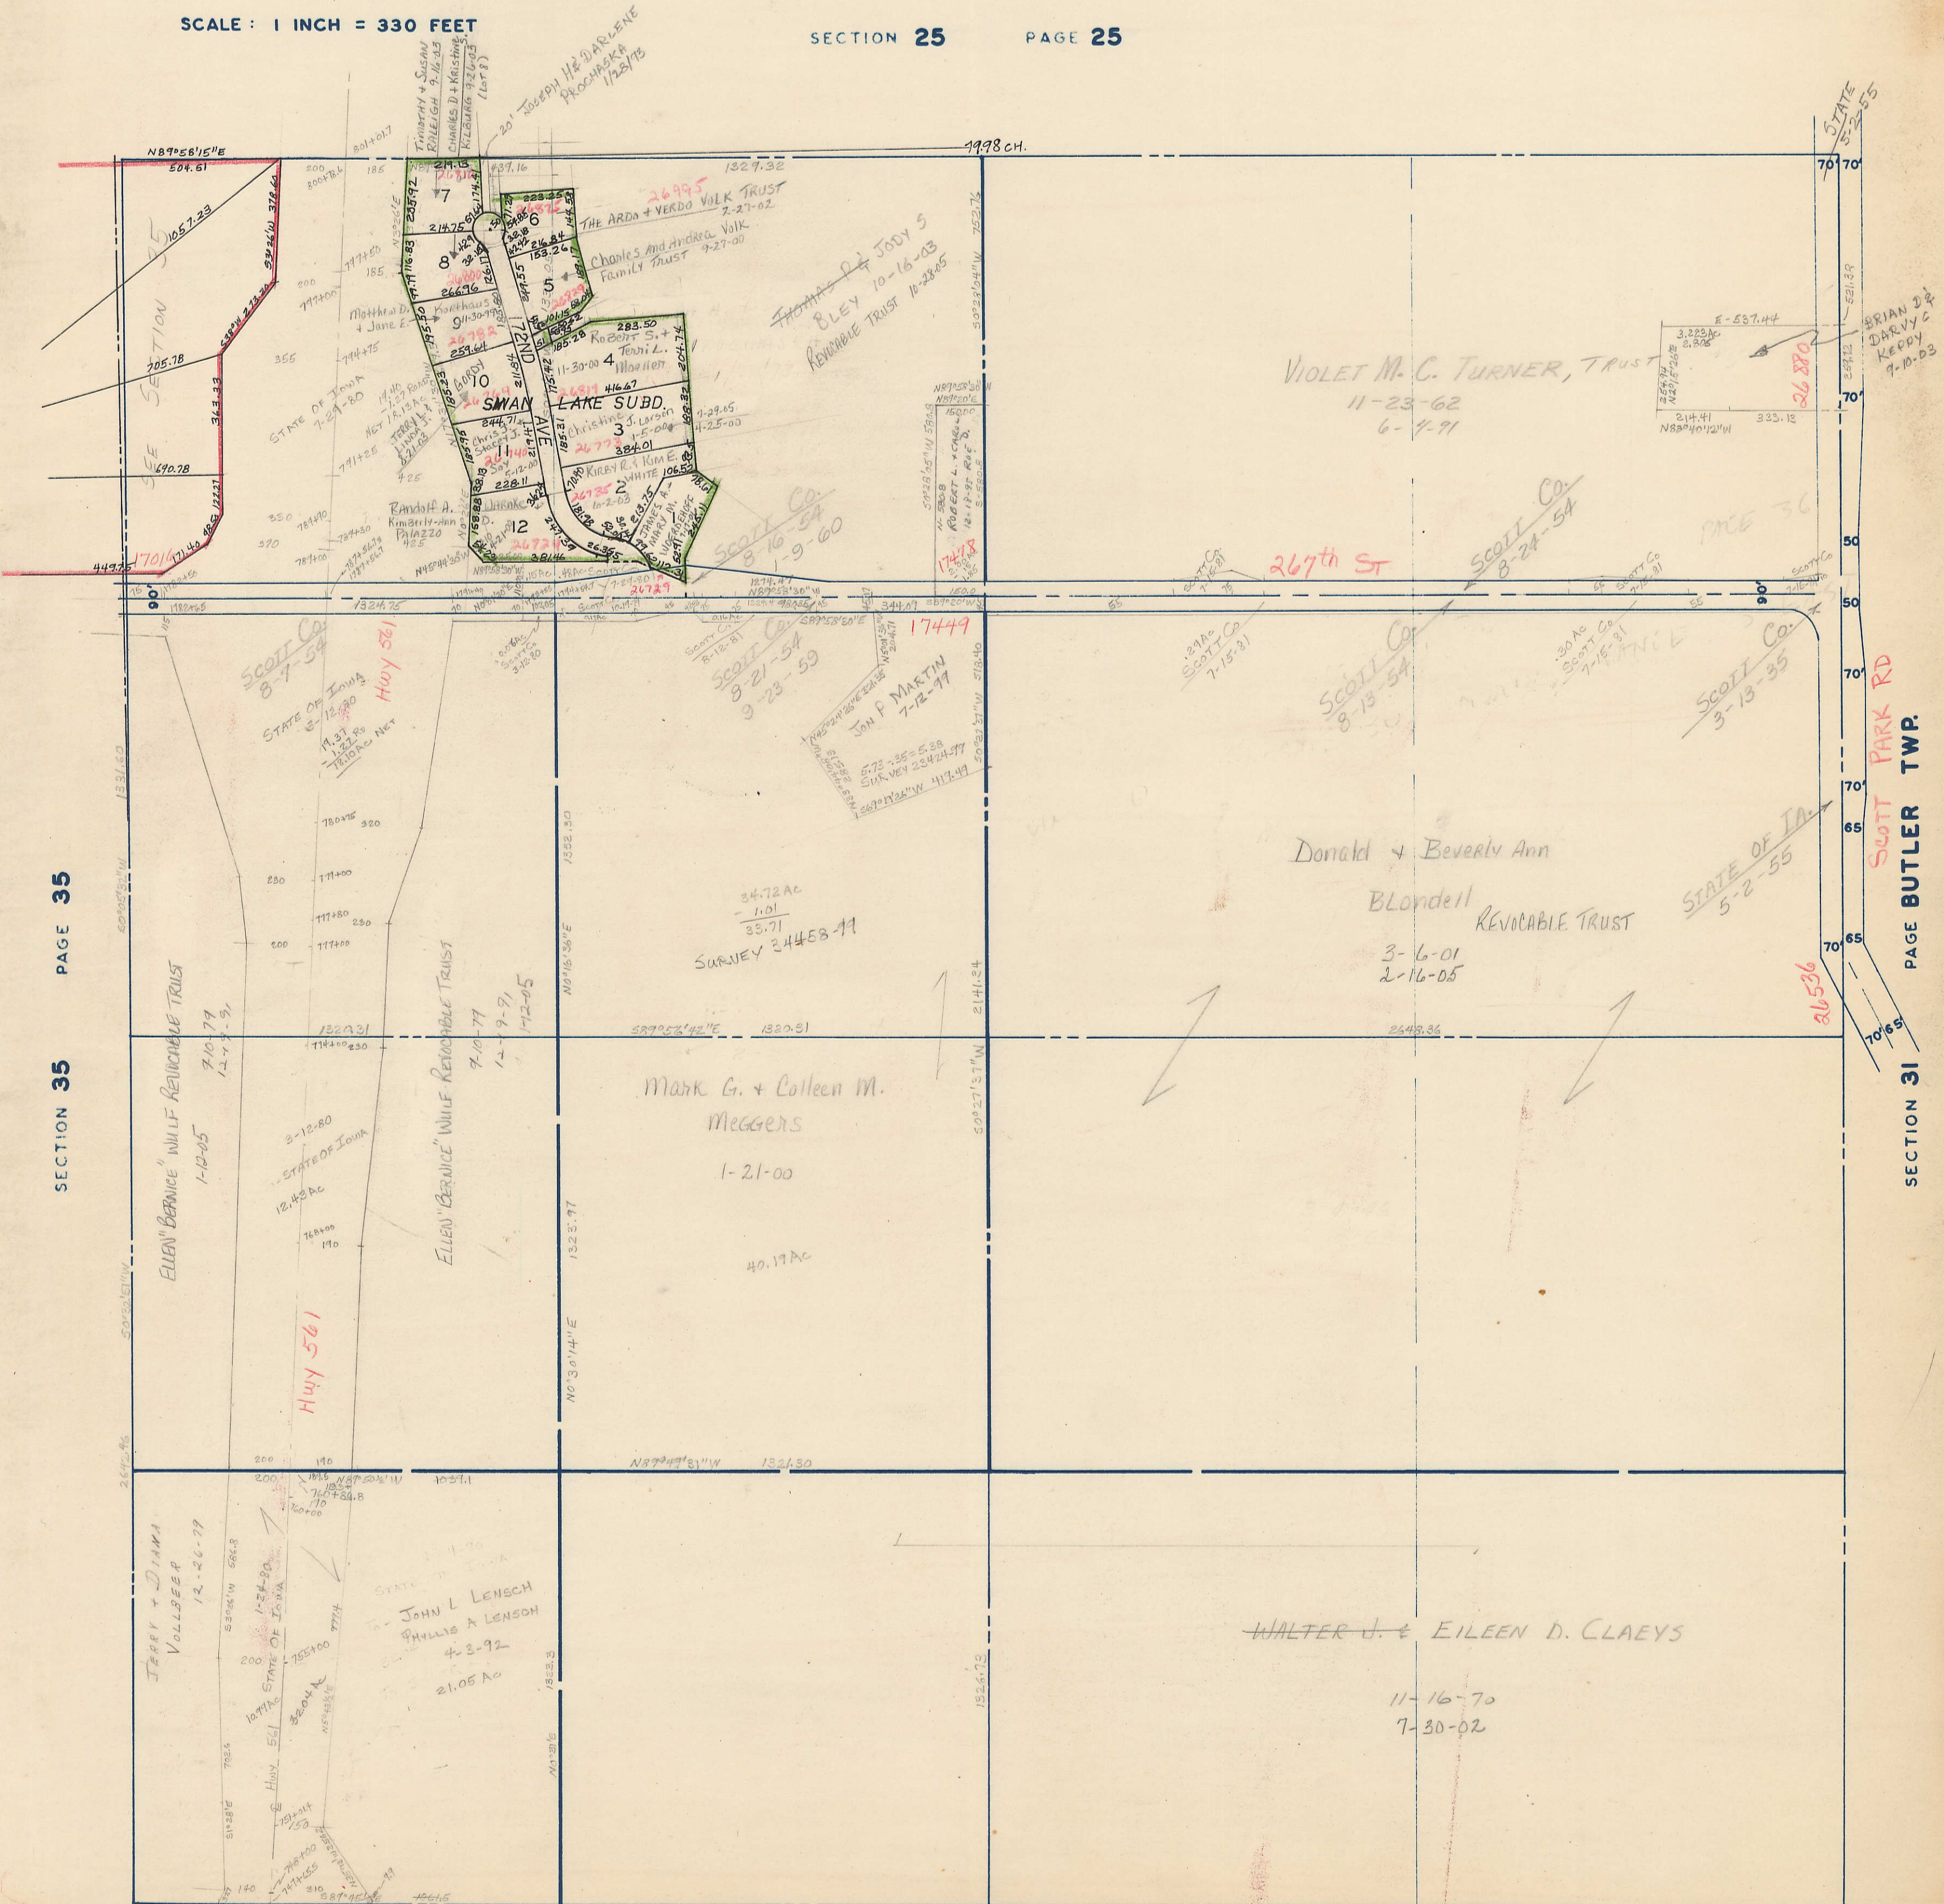

SECTION 36
TOWNSHIP 80 NORTH, RANGE 3 EAST,
5TH PRINCIPAL MERIDIAN
WINFIELD TOWNSHIP
SCOTT COUNTY, IOWA

TRANSFER PAGE 496

SCALE: 1 INCH = 330 FEET

SECTION 25 PAGE 25

SECTION 35 PAGE 35

SECTION 31 PAGE BUTLER TWP.

SECTION 1 PAGE SHERIDAN TWP.