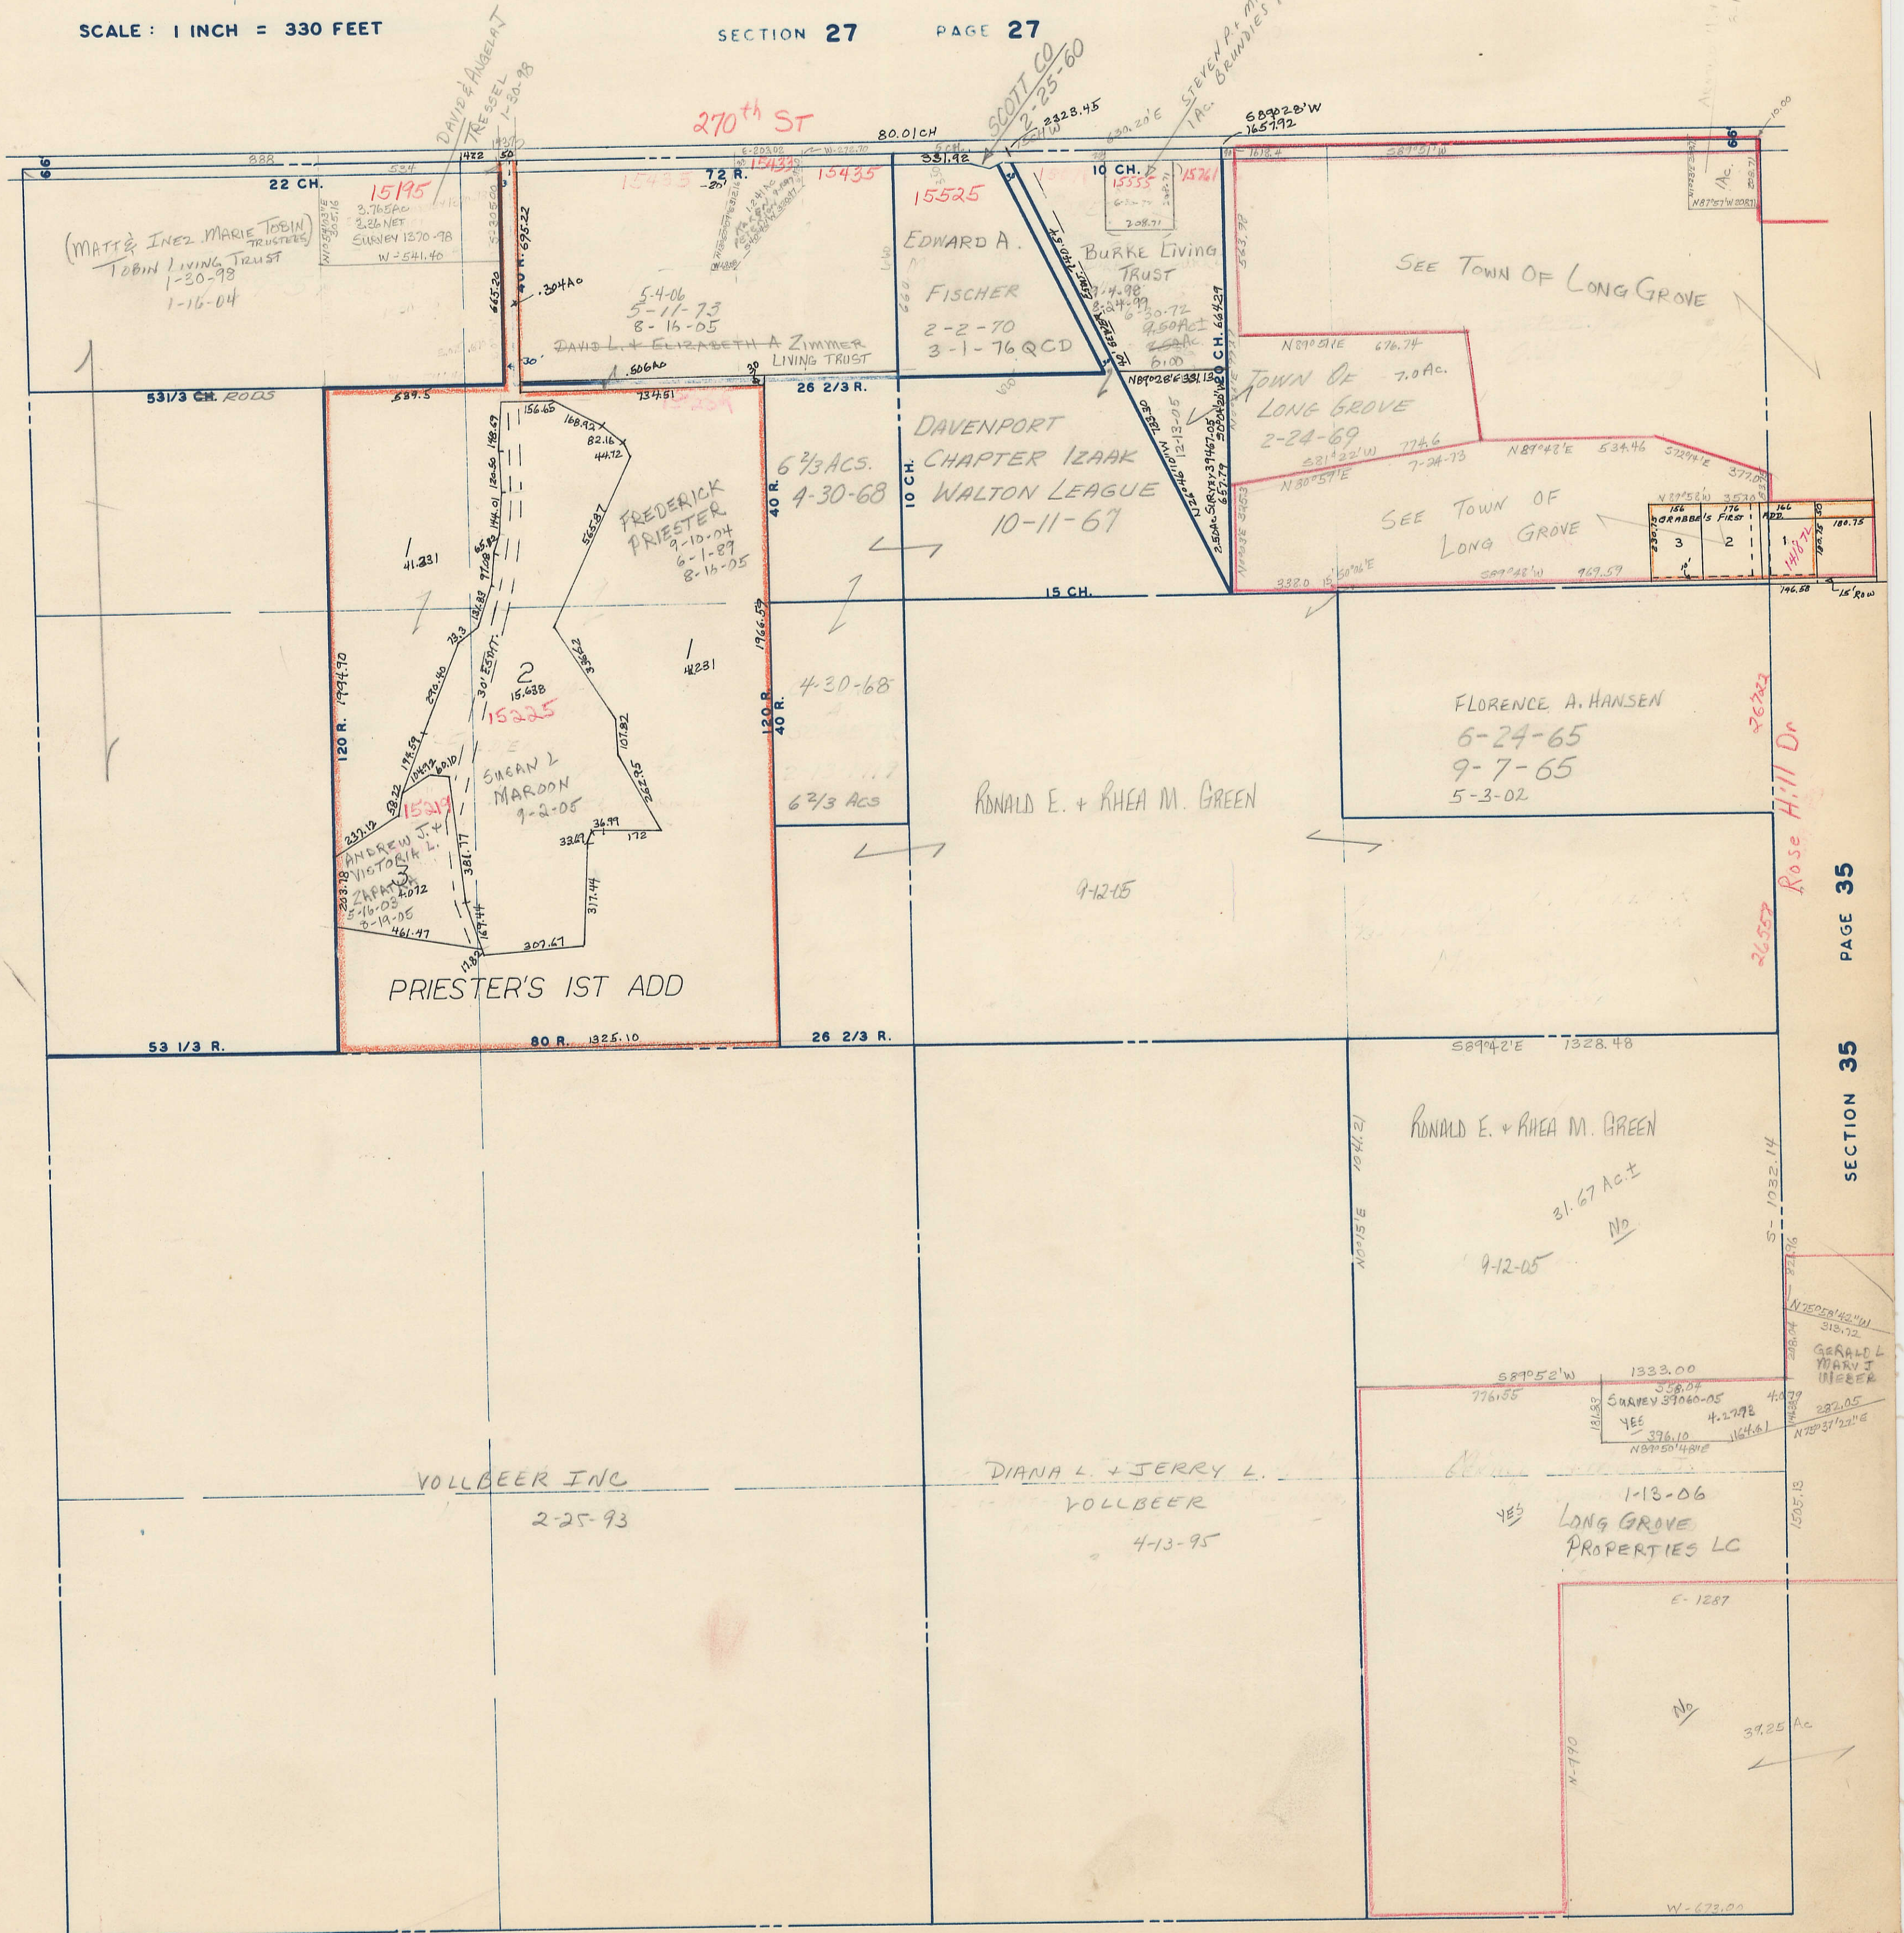

SECTION 34  
TOWNSHIP 80 NORTH, RANGE 3 EAST,  
5<sup>TH</sup> PRINCIPAL MERIDIAN  
WINFIELD TOWNSHIP  
SCOTT COUNTY, IOWA

ANNEX 2007-2521

TRANSFER PAGE 494

SCALE: 1 INCH = 330 FEET

SECTION 27 PAGE 27

SECTION 33 PAGE 33