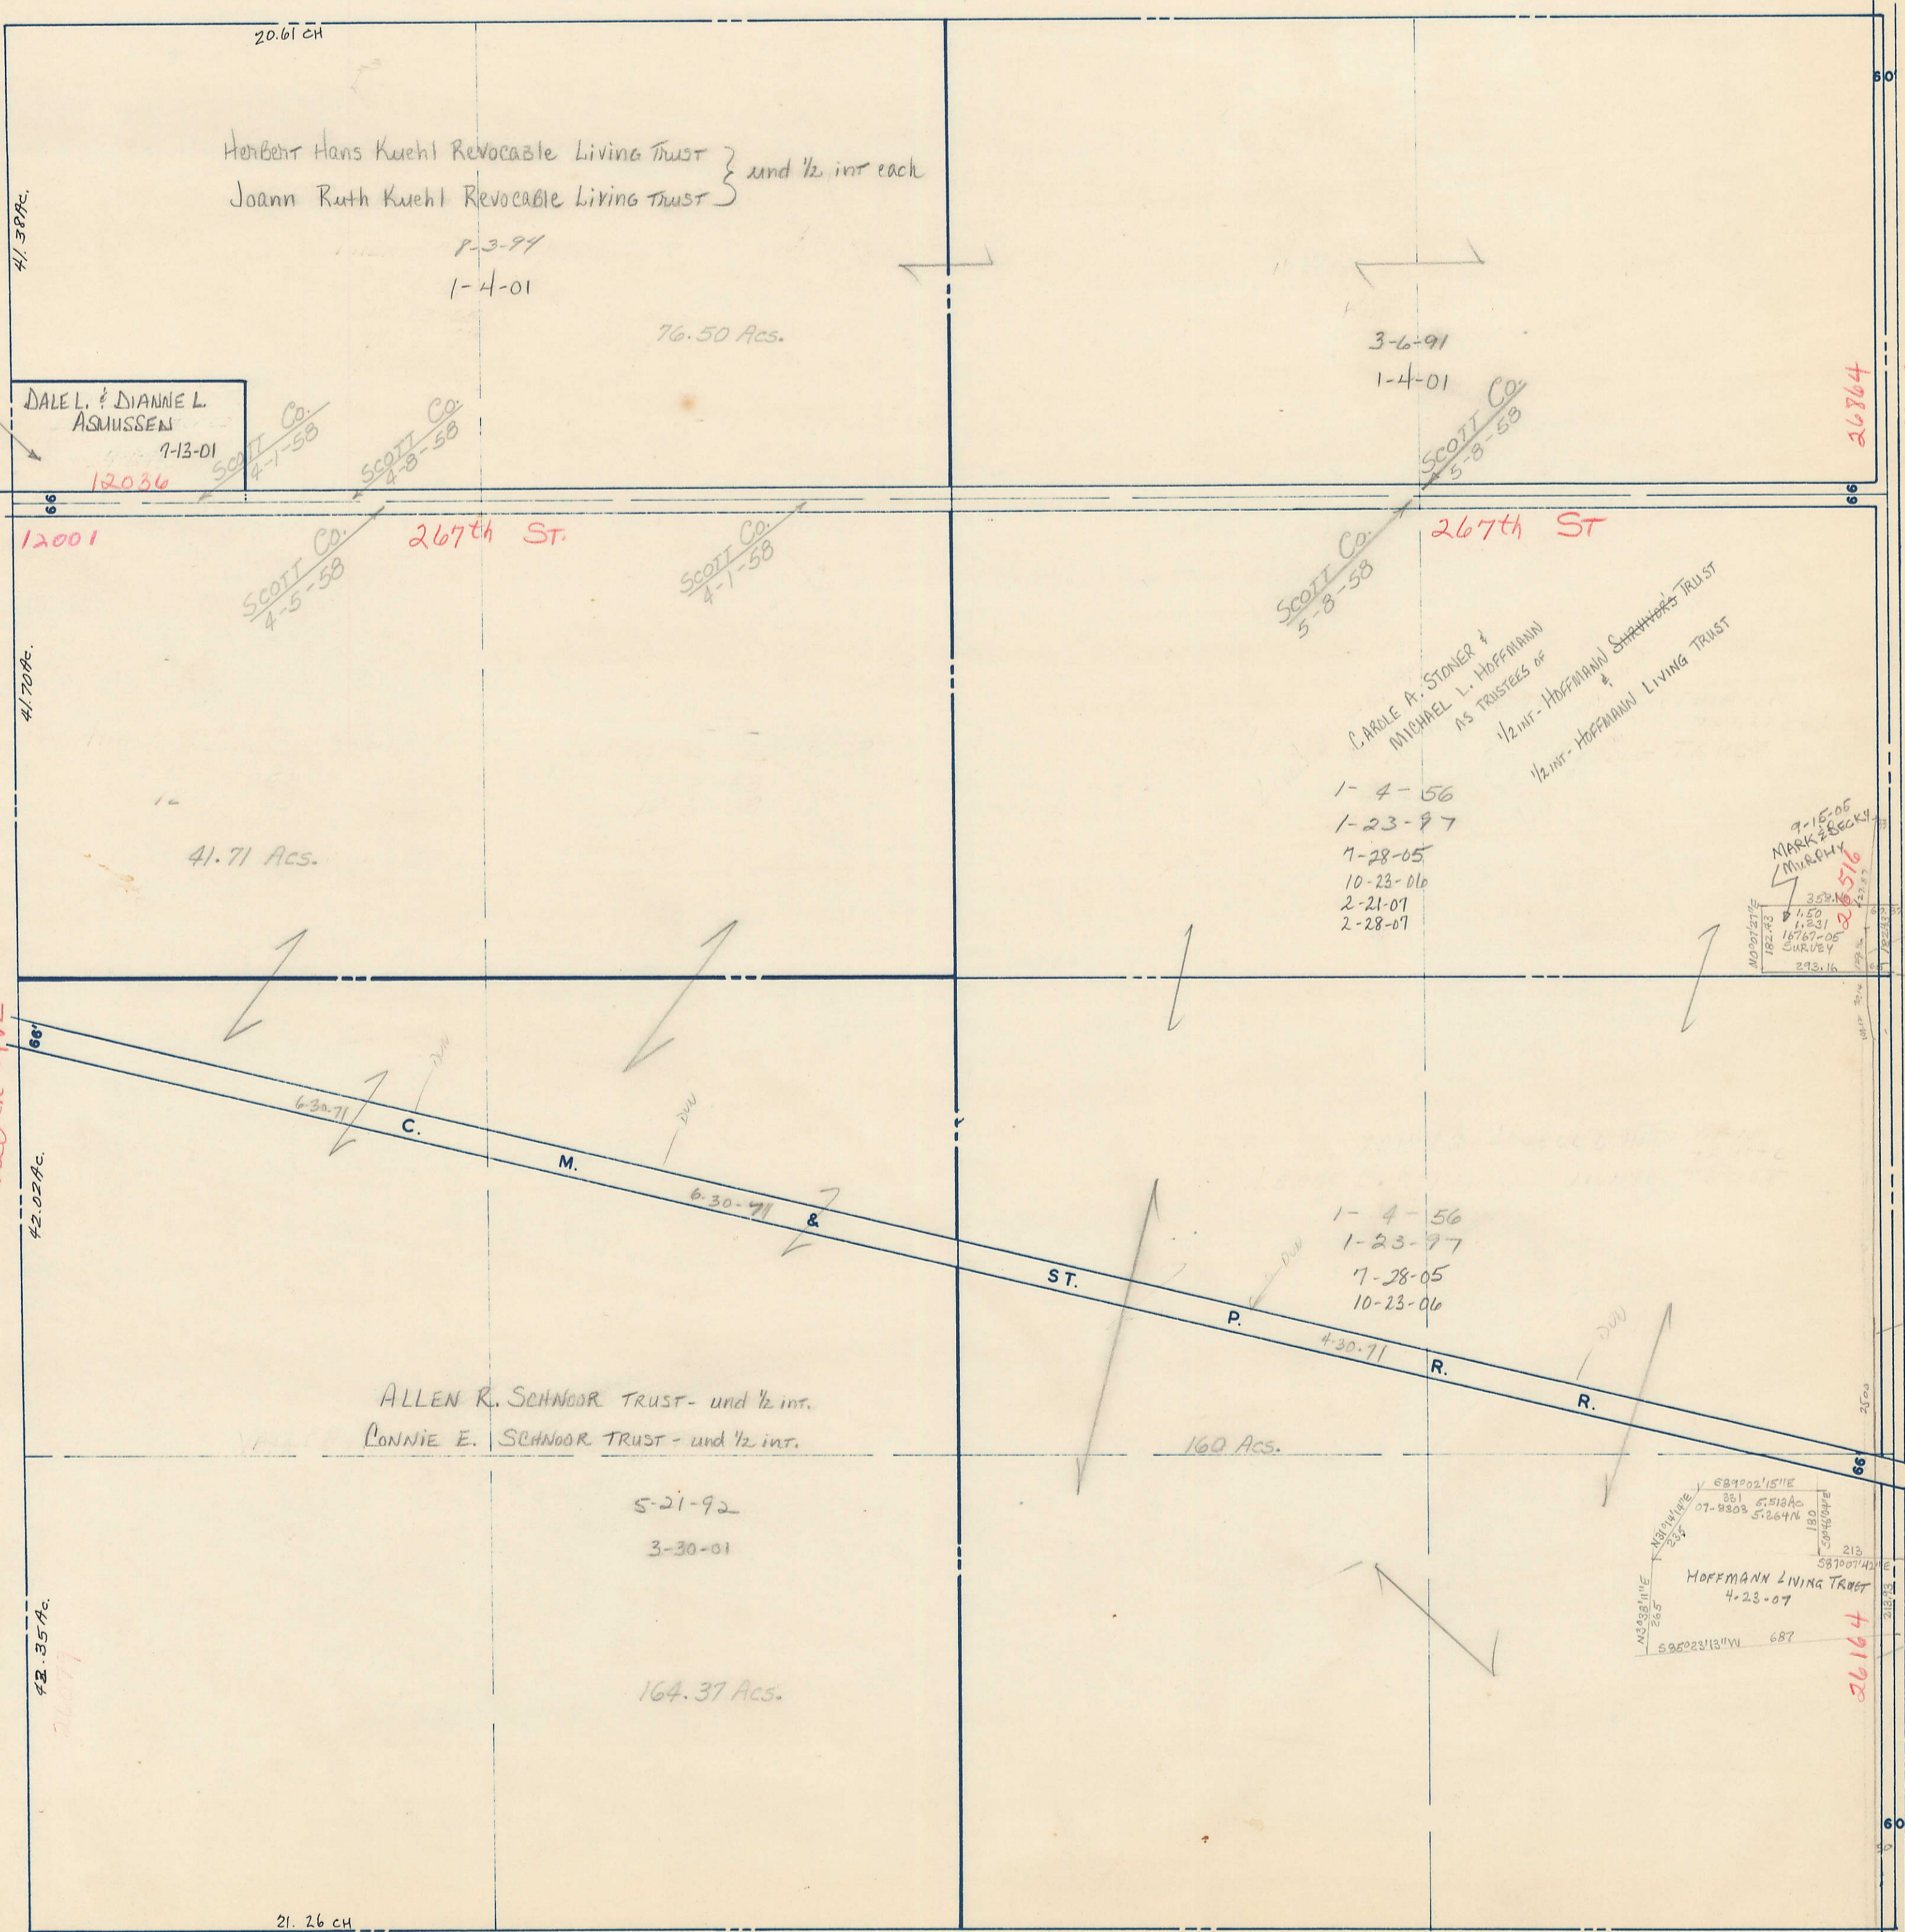

SECTION 31
TOWNSHIP 80 NORTH, RANGE 3 EAST,
5TH PRINCIPAL MERIDIAN
WINFIELD TOWNSHIP
SCOTT COUNTY, IOWA

TRANSFER PAGE 491

SCALE: 1 INCH = 330 FEET

SECTION 30 PAGE 30

SECTION 36 PAGE ALLENS GROVE TWP.

130th AVE

130th AVE

SECTION 32 PAGE 32