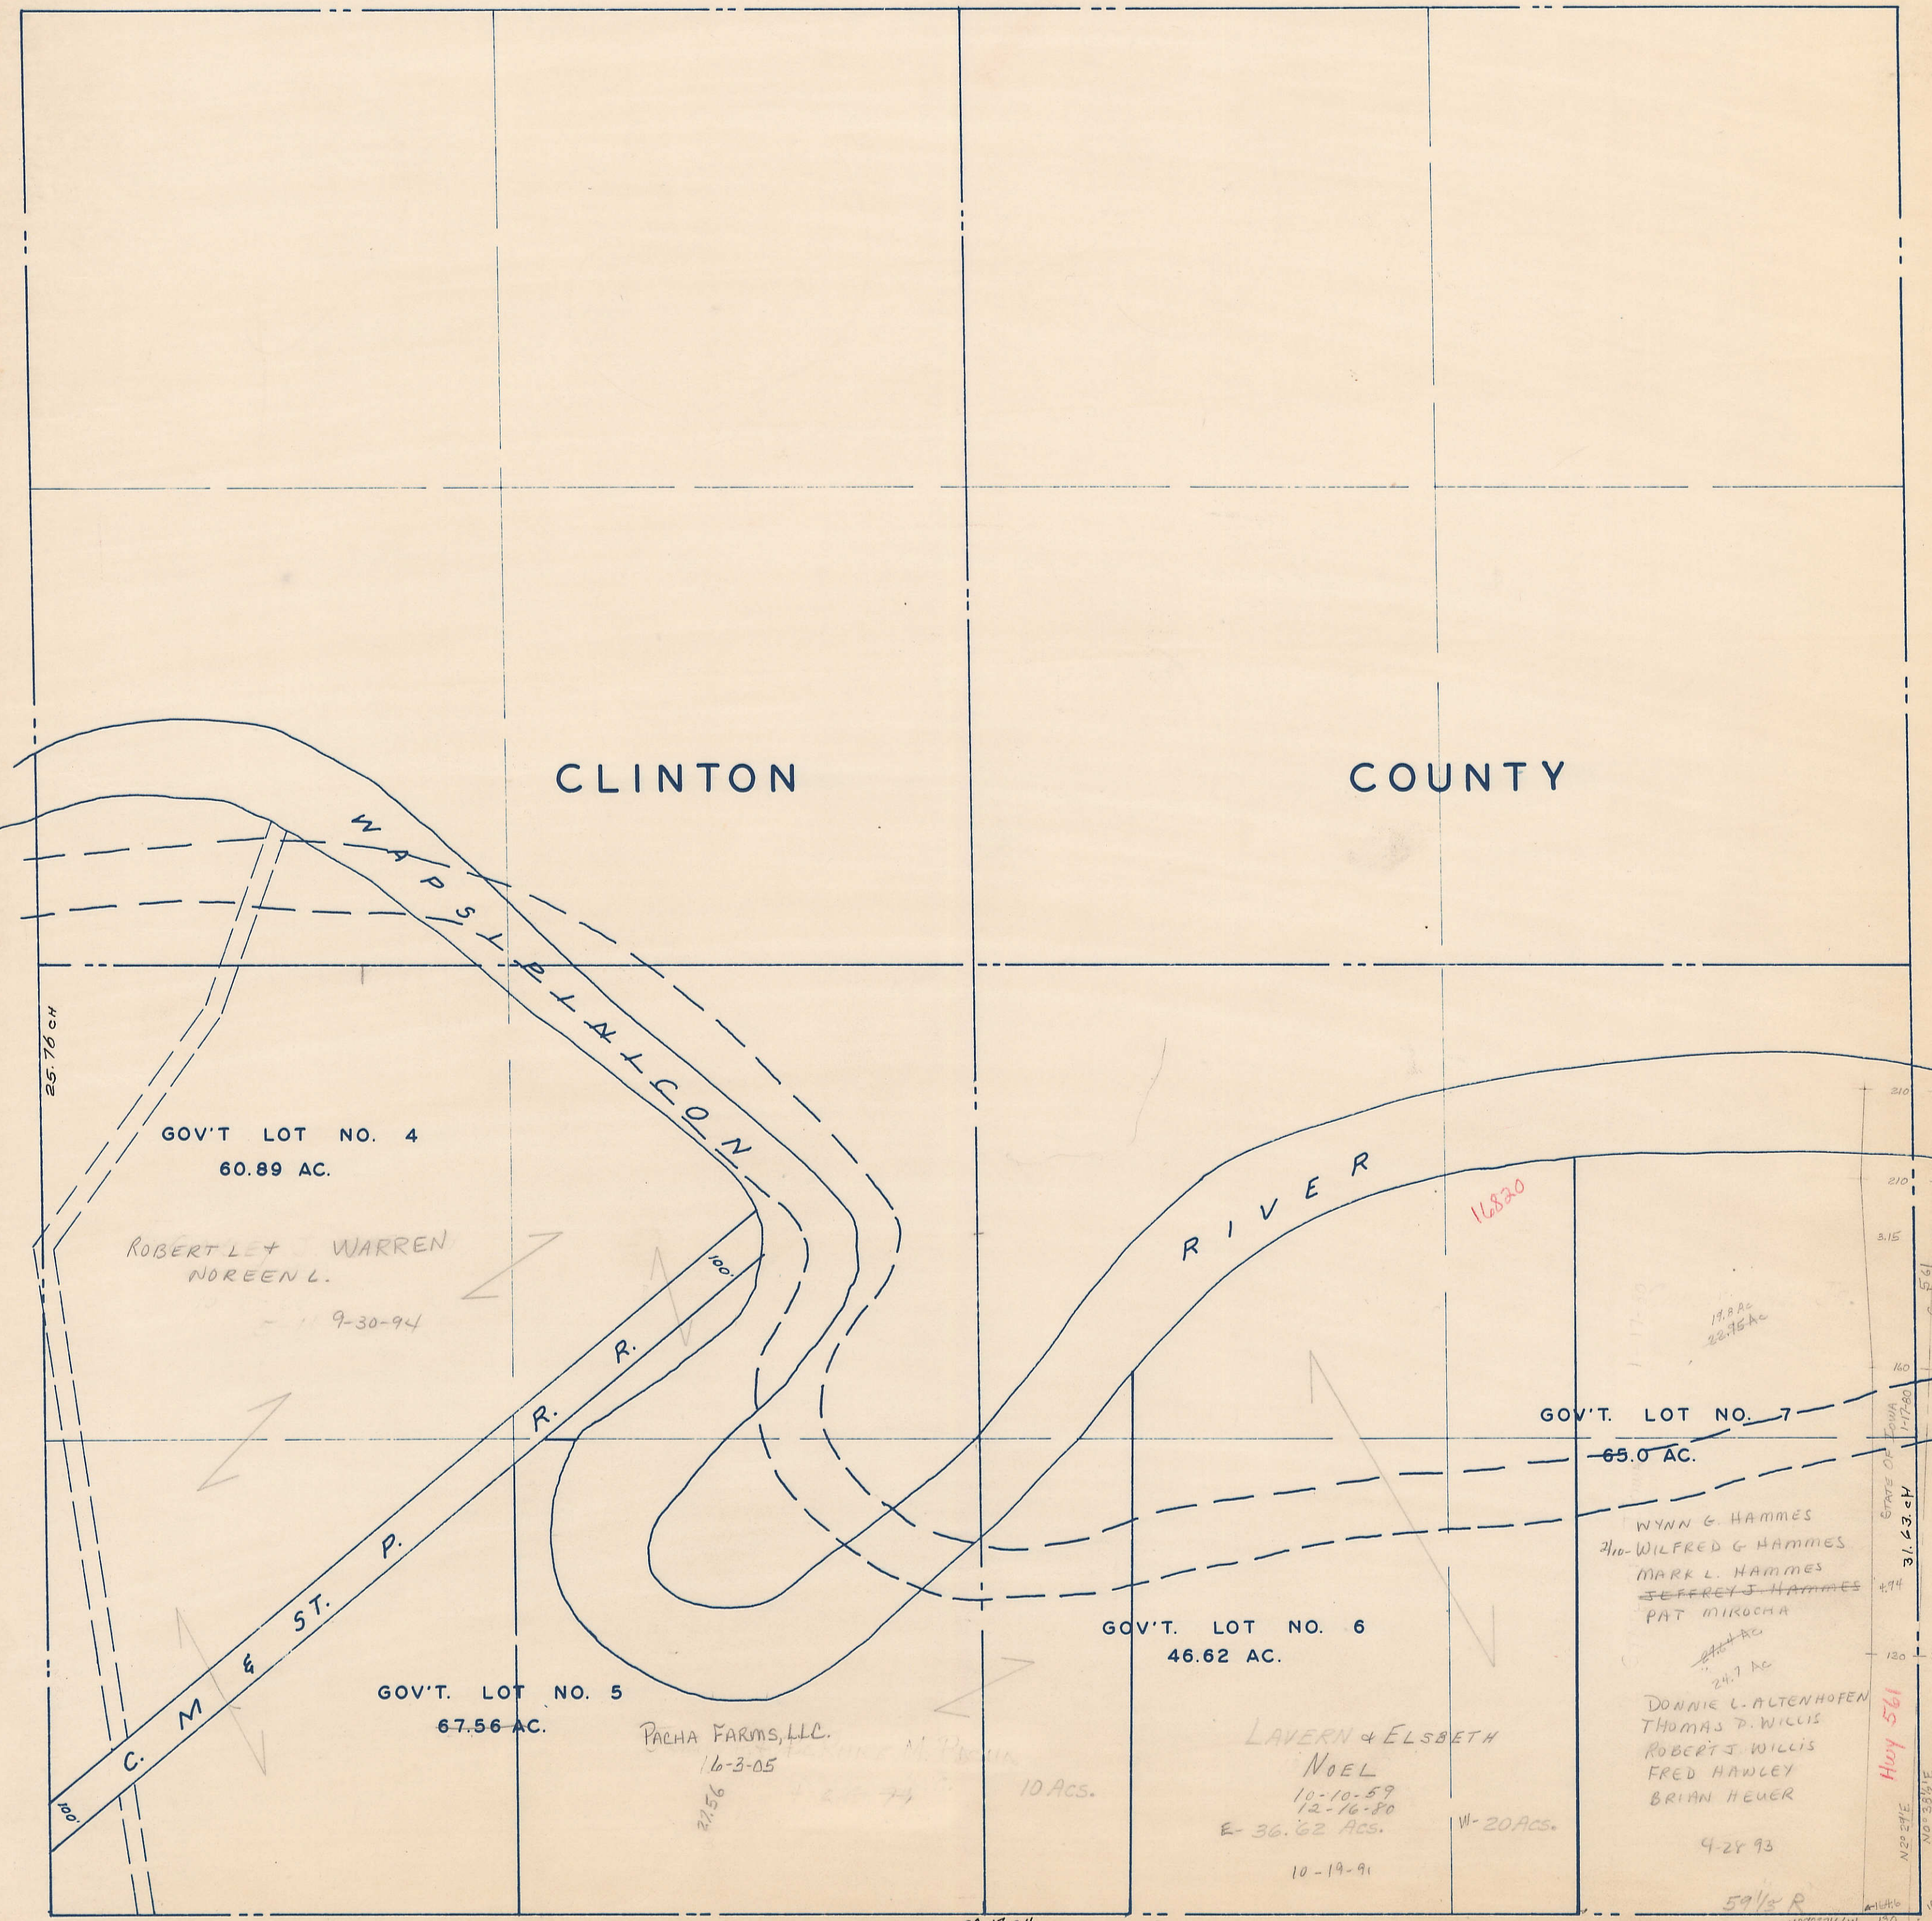

SECTION 2
TOWNSHIP 80 NORTH, RANGE 3 EAST,
5TH PRINCIPAL MERIDIAN
WINFIELD TOWNSHIP
SCOTT COUNTY, IOWA

TRANSFER PAGE 462

SCALE: 1 INCH = 330 FEET

SECTION PAGE

SECTION 3 PAGE 3

SECTION 1 PAGE 1

SECTION 11 PAGE 11

30th St