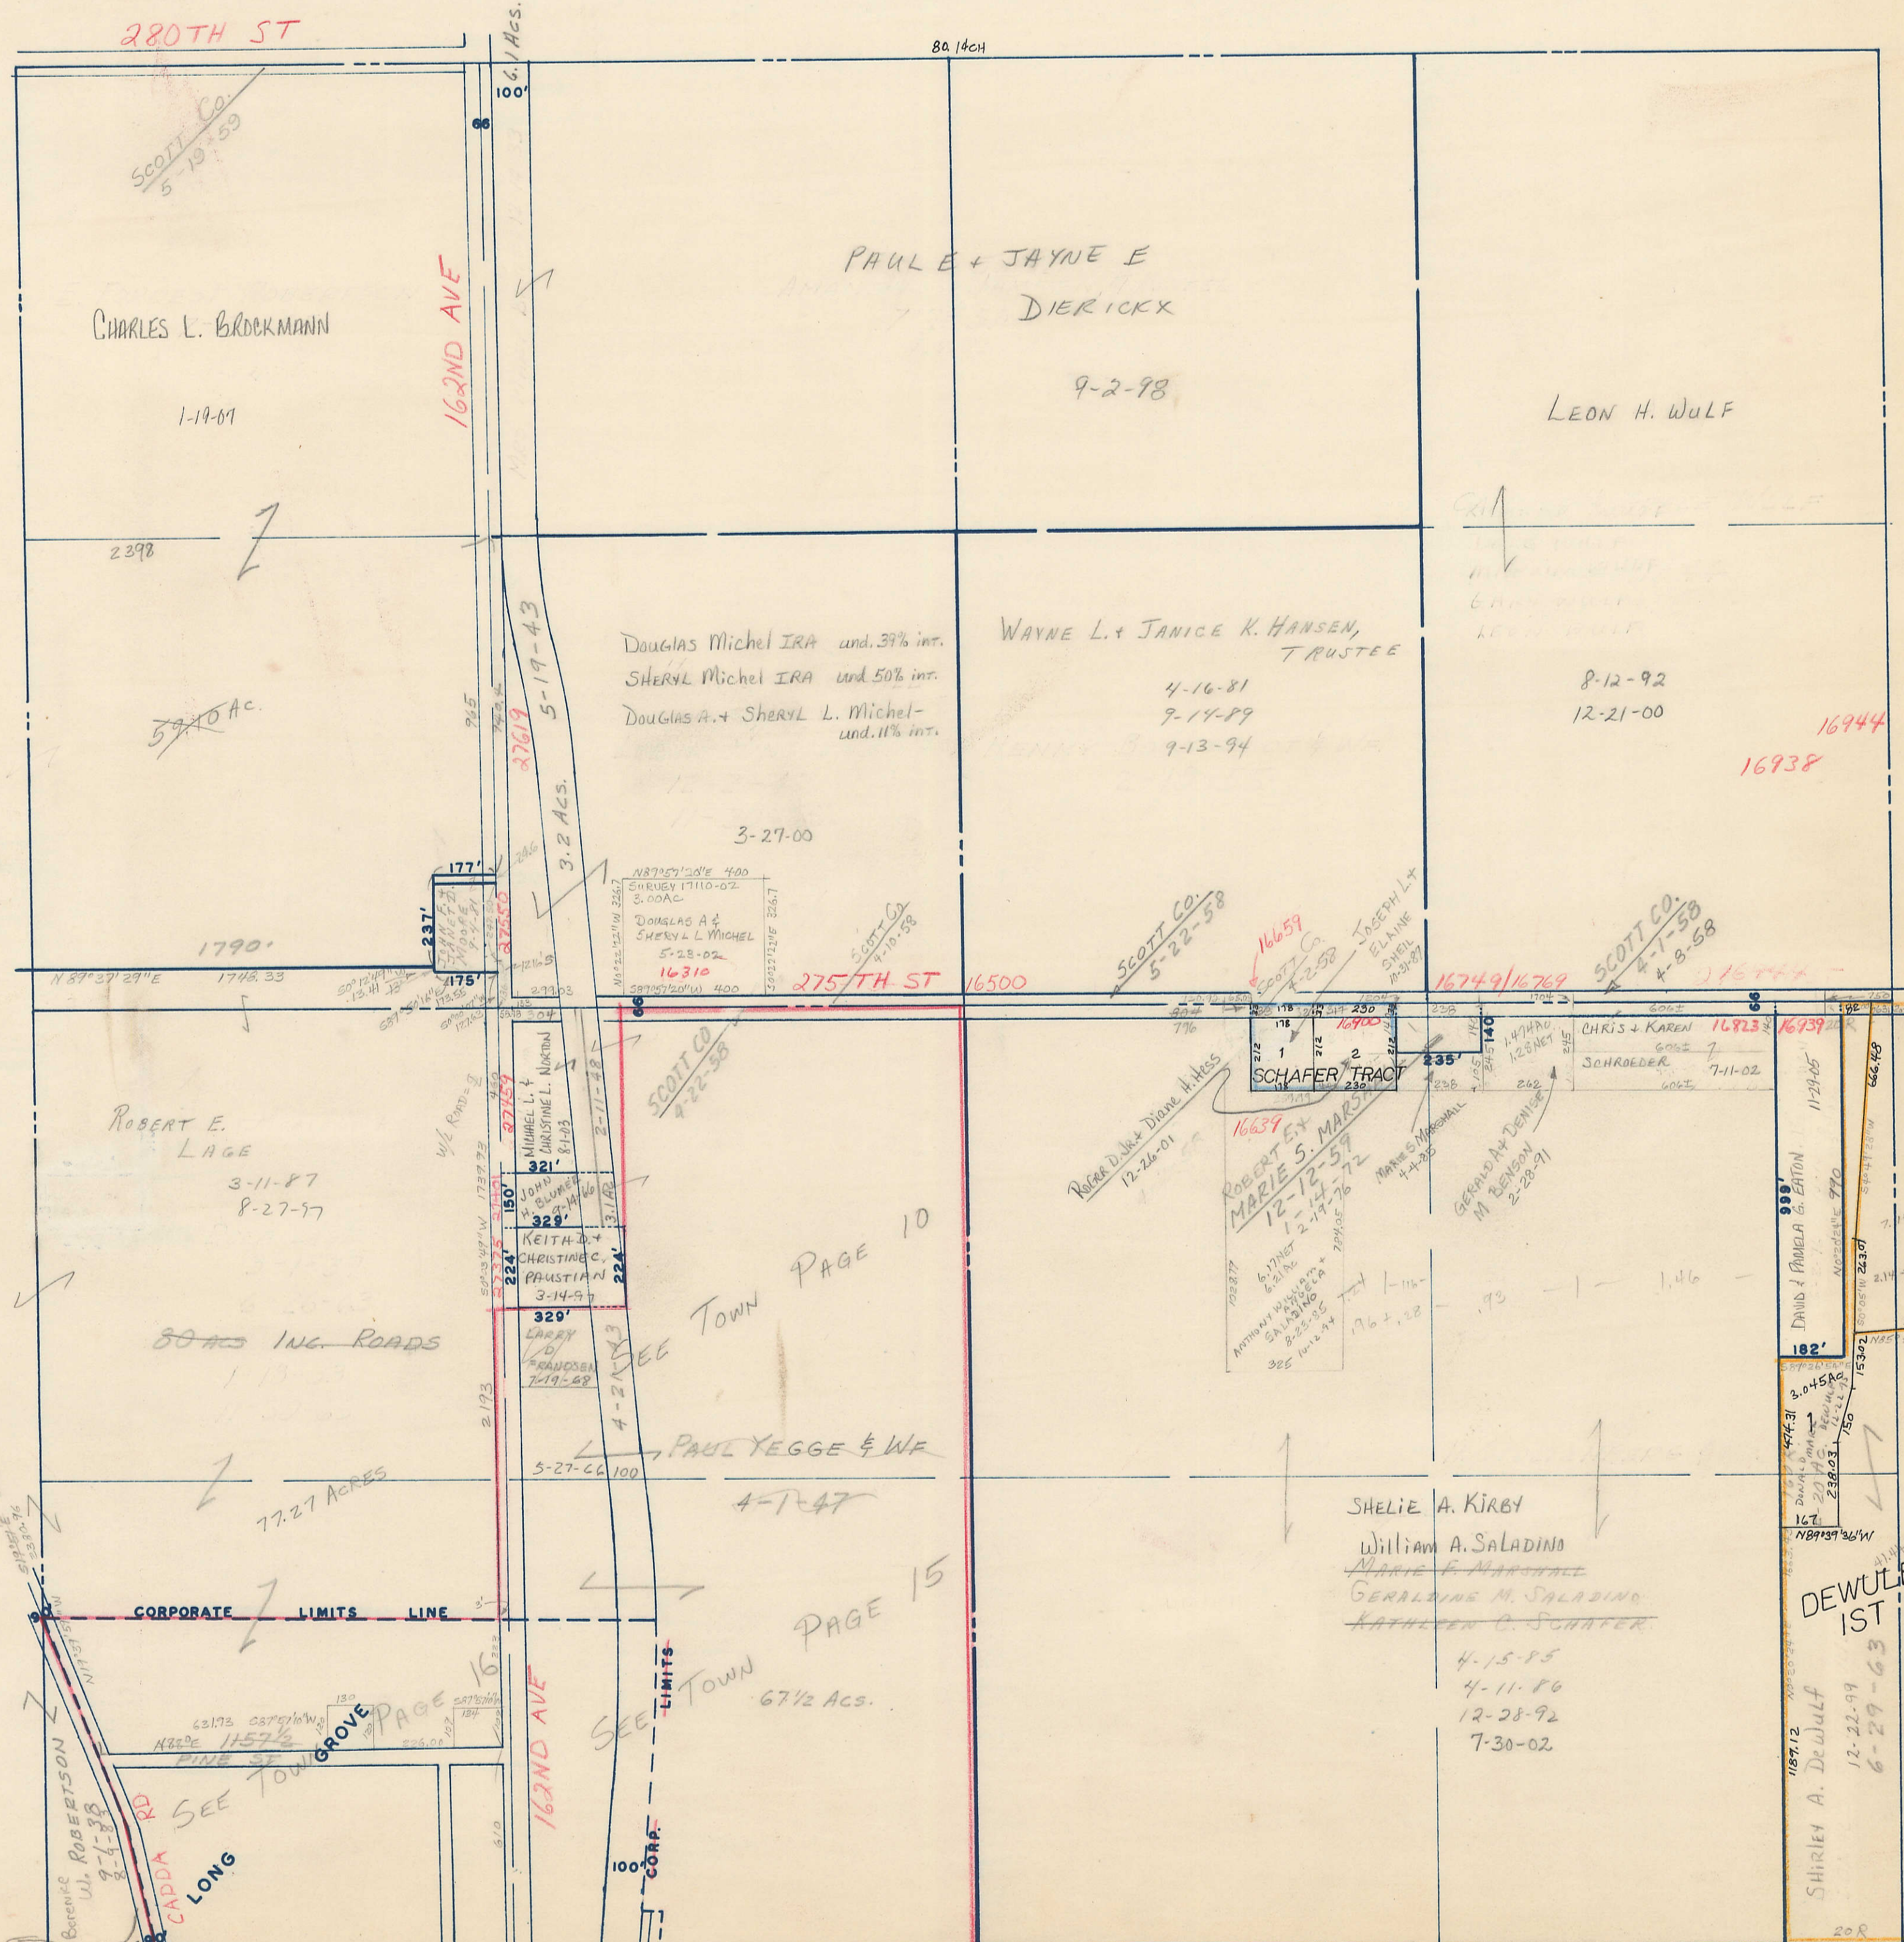

SECTION 26

TOWNSHIP 80 NORTH, RANGE 3 EAST,

5TH PRINCIPAL MERIDIAN

WINFIELD TOWNSHIP

SCOTT COUNTY, IOWA

TRANSFER PAGE 486

SCALE: 1 INCH = 330 FEET

SECTION 23 PAGE 23

PAGE 27

SECTION 27

PAGE 25

SECTION 25

SECTION 35 PAGE 35

DEWULF'S 1ST ADD

2 38.395 Ac