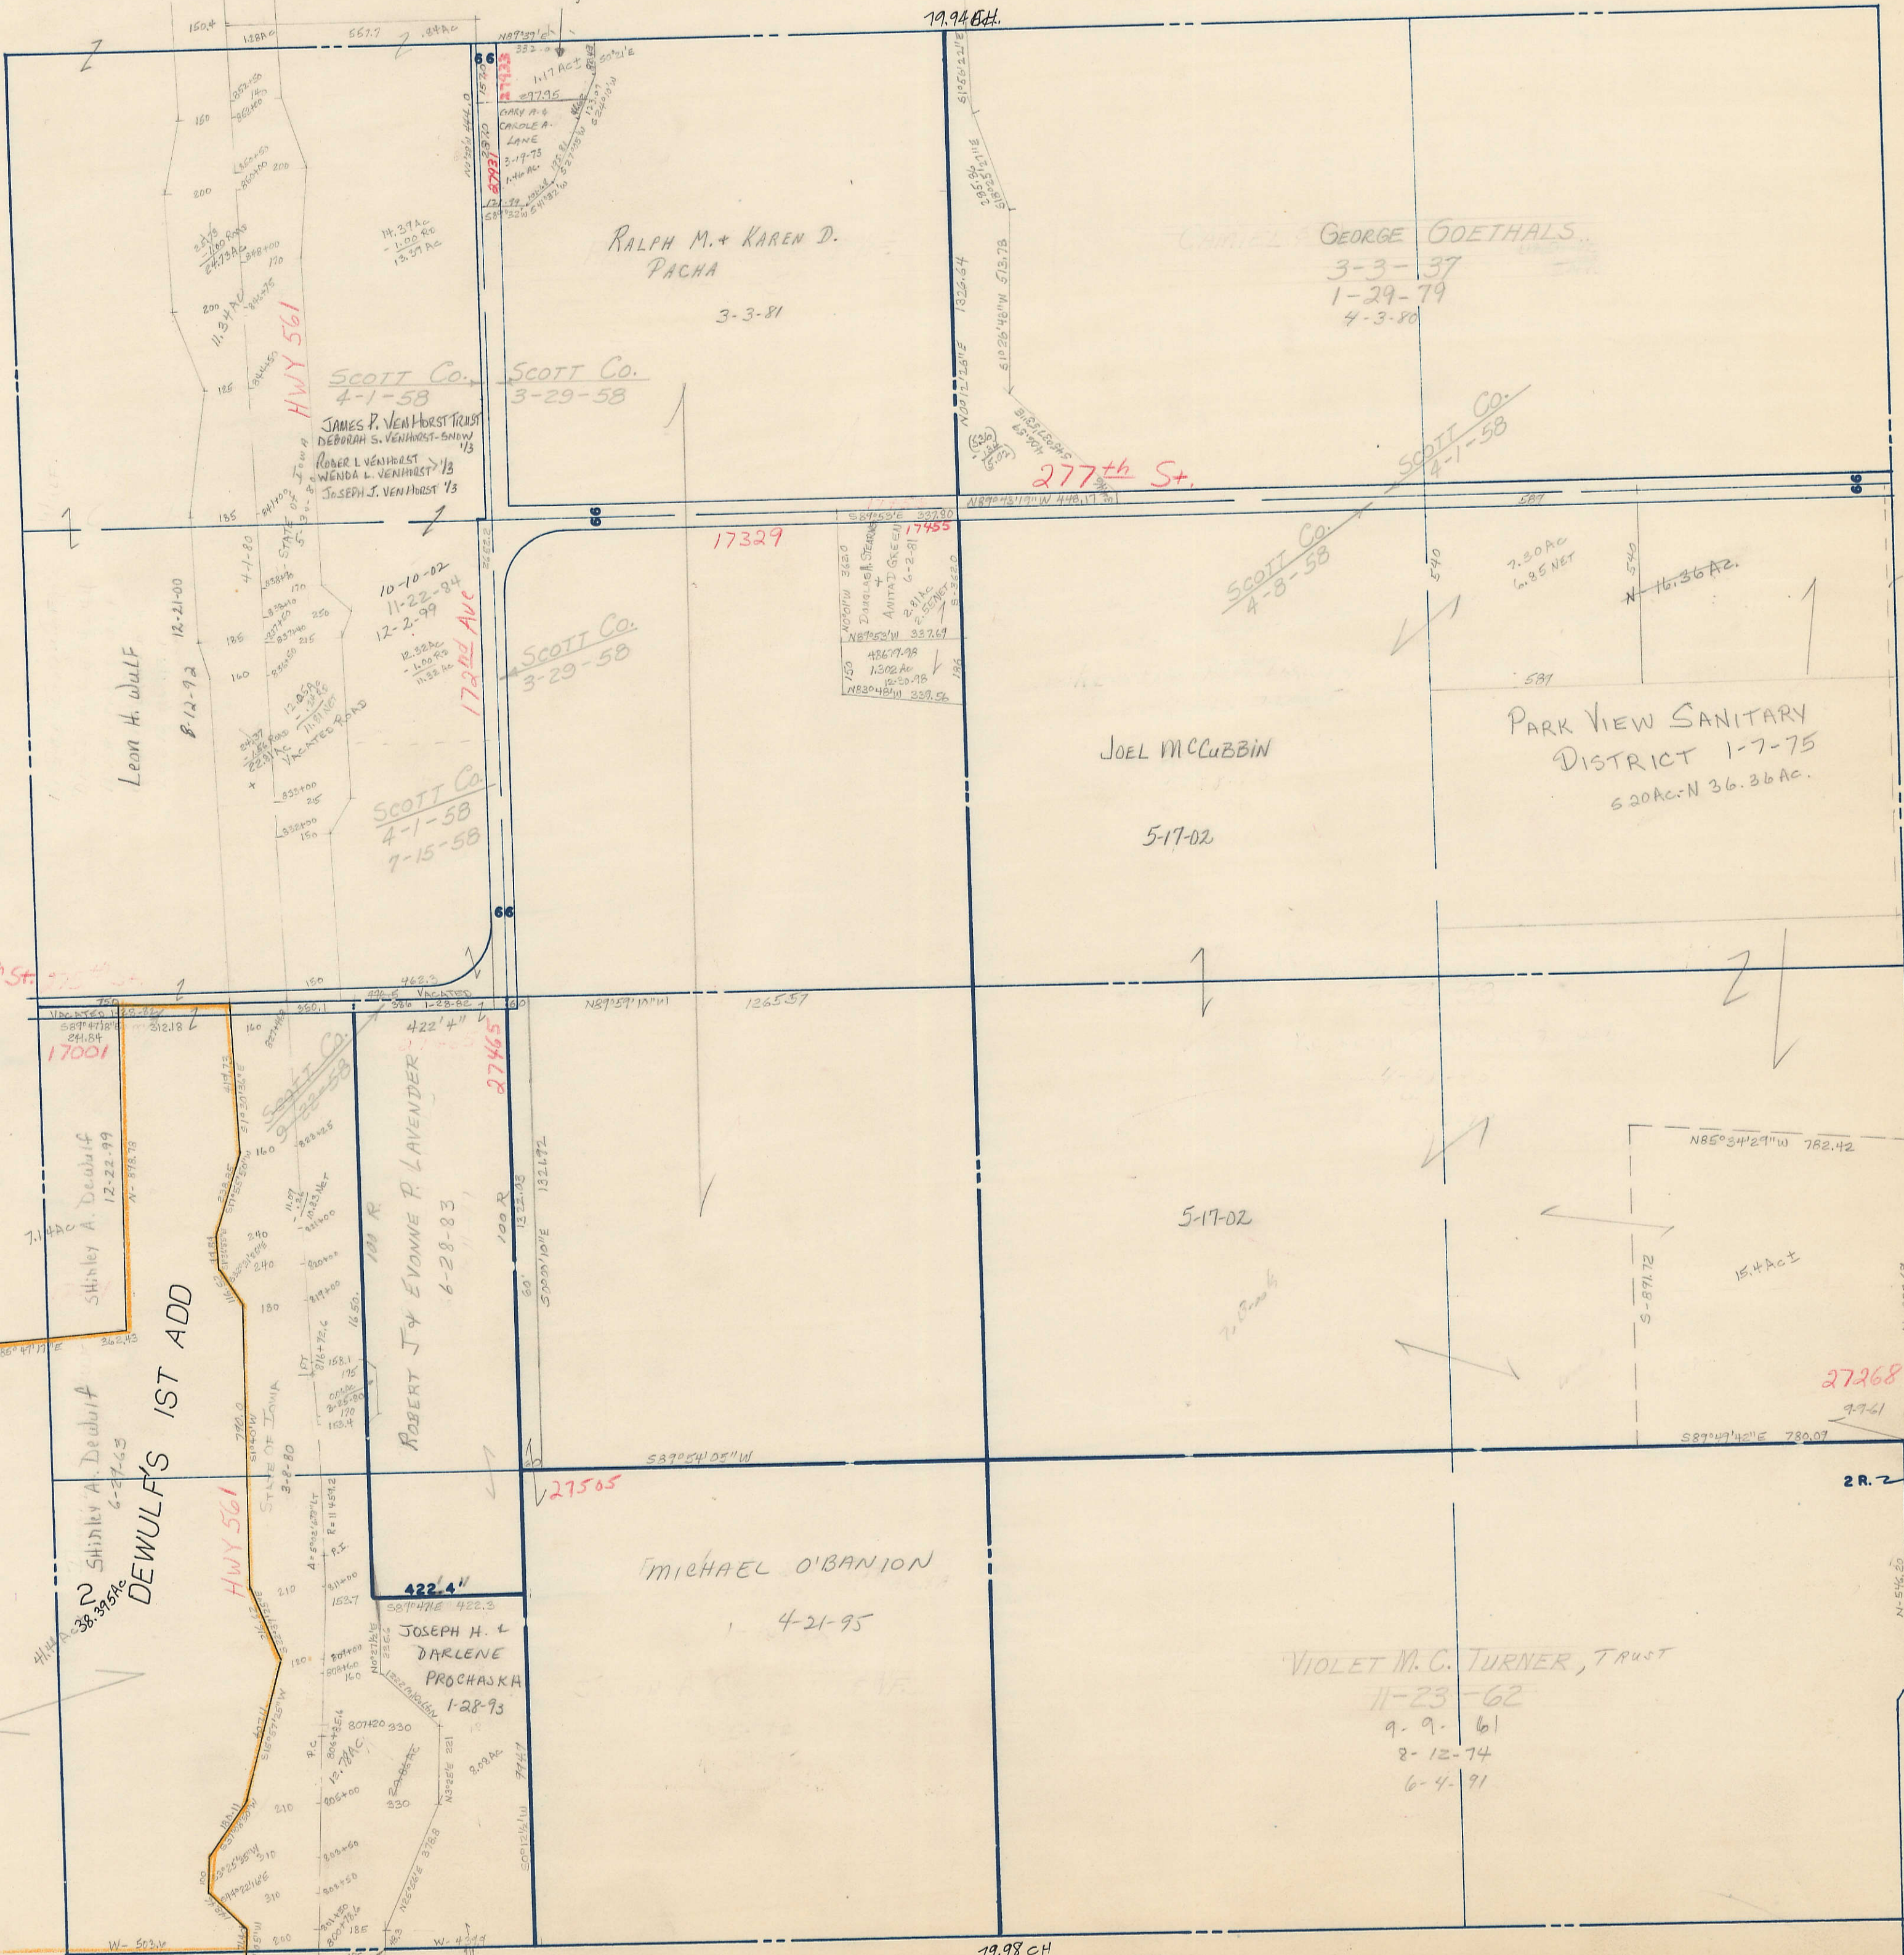

SECTION 25
TOWNSHIP 80 NORTH, RANGE 3 EAST,
5TH PRINCIPAL MERIDIAN
WINFIELD TOWNSHIP
SCOTT COUNTY, IOWA

TRANSFER PAGE 485

SCALE: 1 INCH = 330 FEET

SECTION 24

PAGE 24

SECTION 26 PAGE 26

PAGE BUTLER TWP. SECTION 30