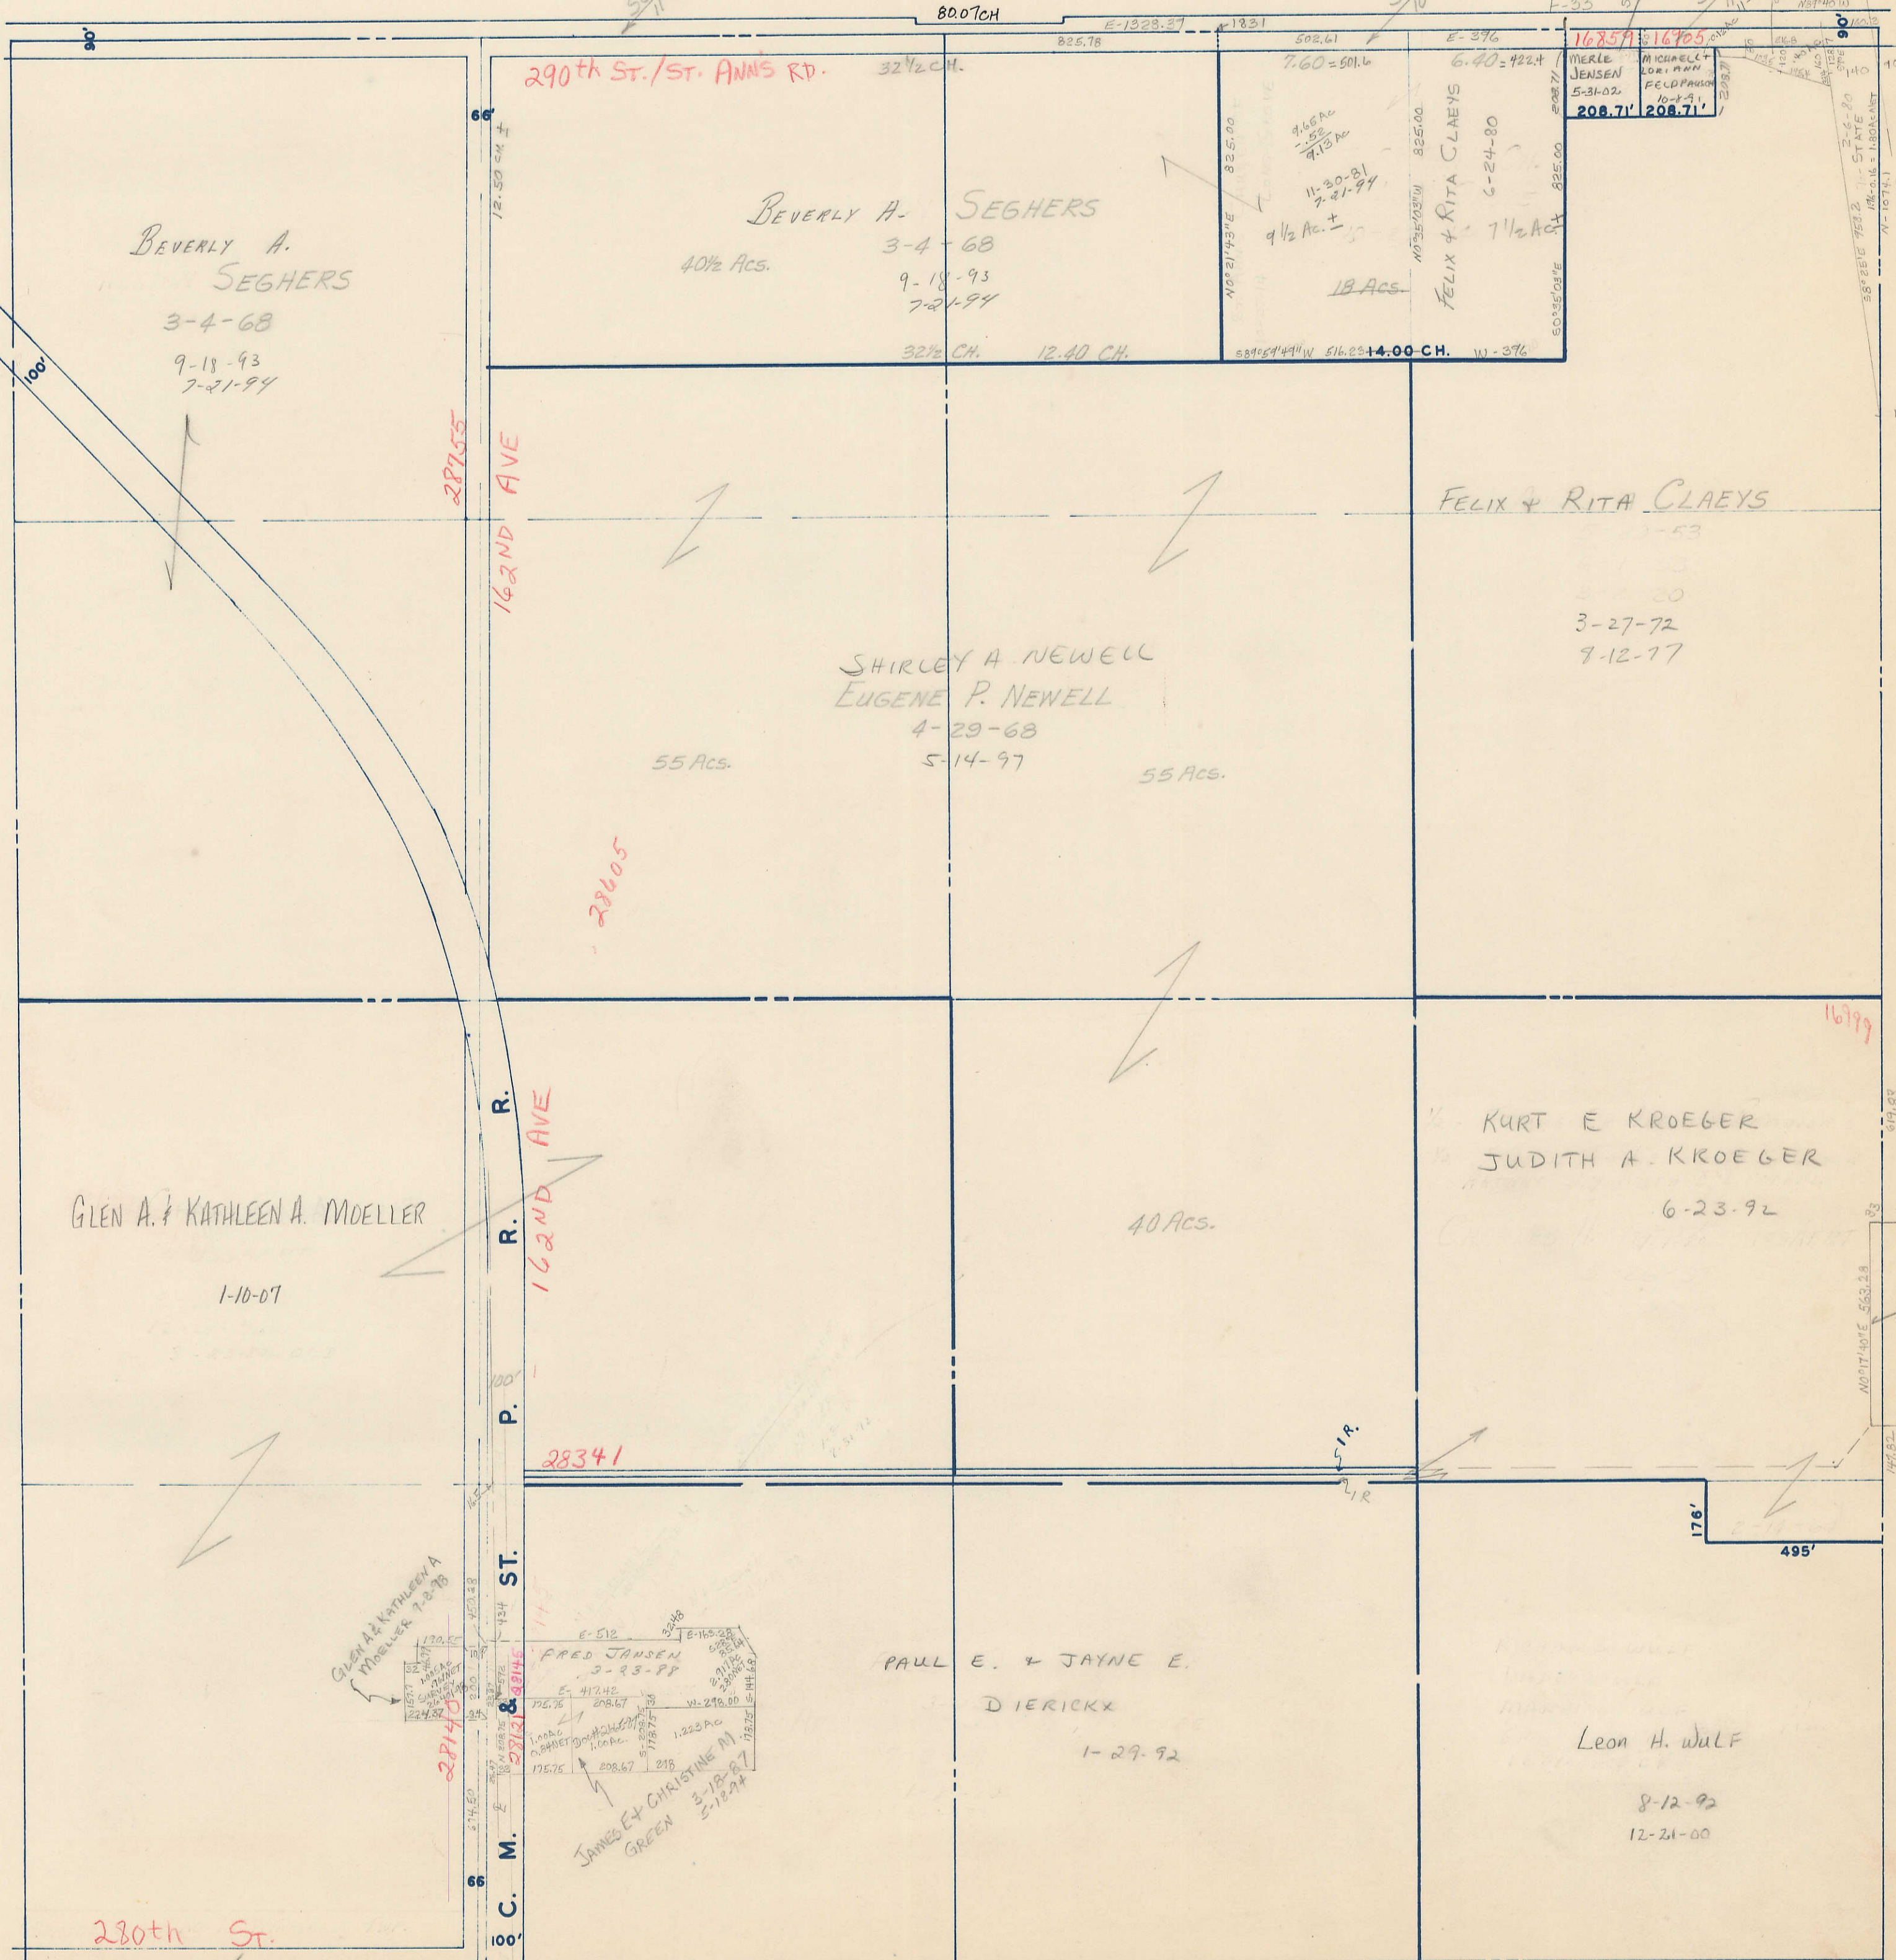

SECTION 23
TOWNSHIP 80 NORTH, RANGE 3 EAST,
5TH PRINCIPAL MERIDIAN
WINFIELD TOWNSHIP
SCOTT COUNTY, IOWA

TRANSFER PAGE 483

SCALE: 1 INCH = 330 FEET

SECTION 14 PAGE 14

SECTION 22 PAGE 22

SECTION 24 PAGE 24

SECTION 26 PAGE 26