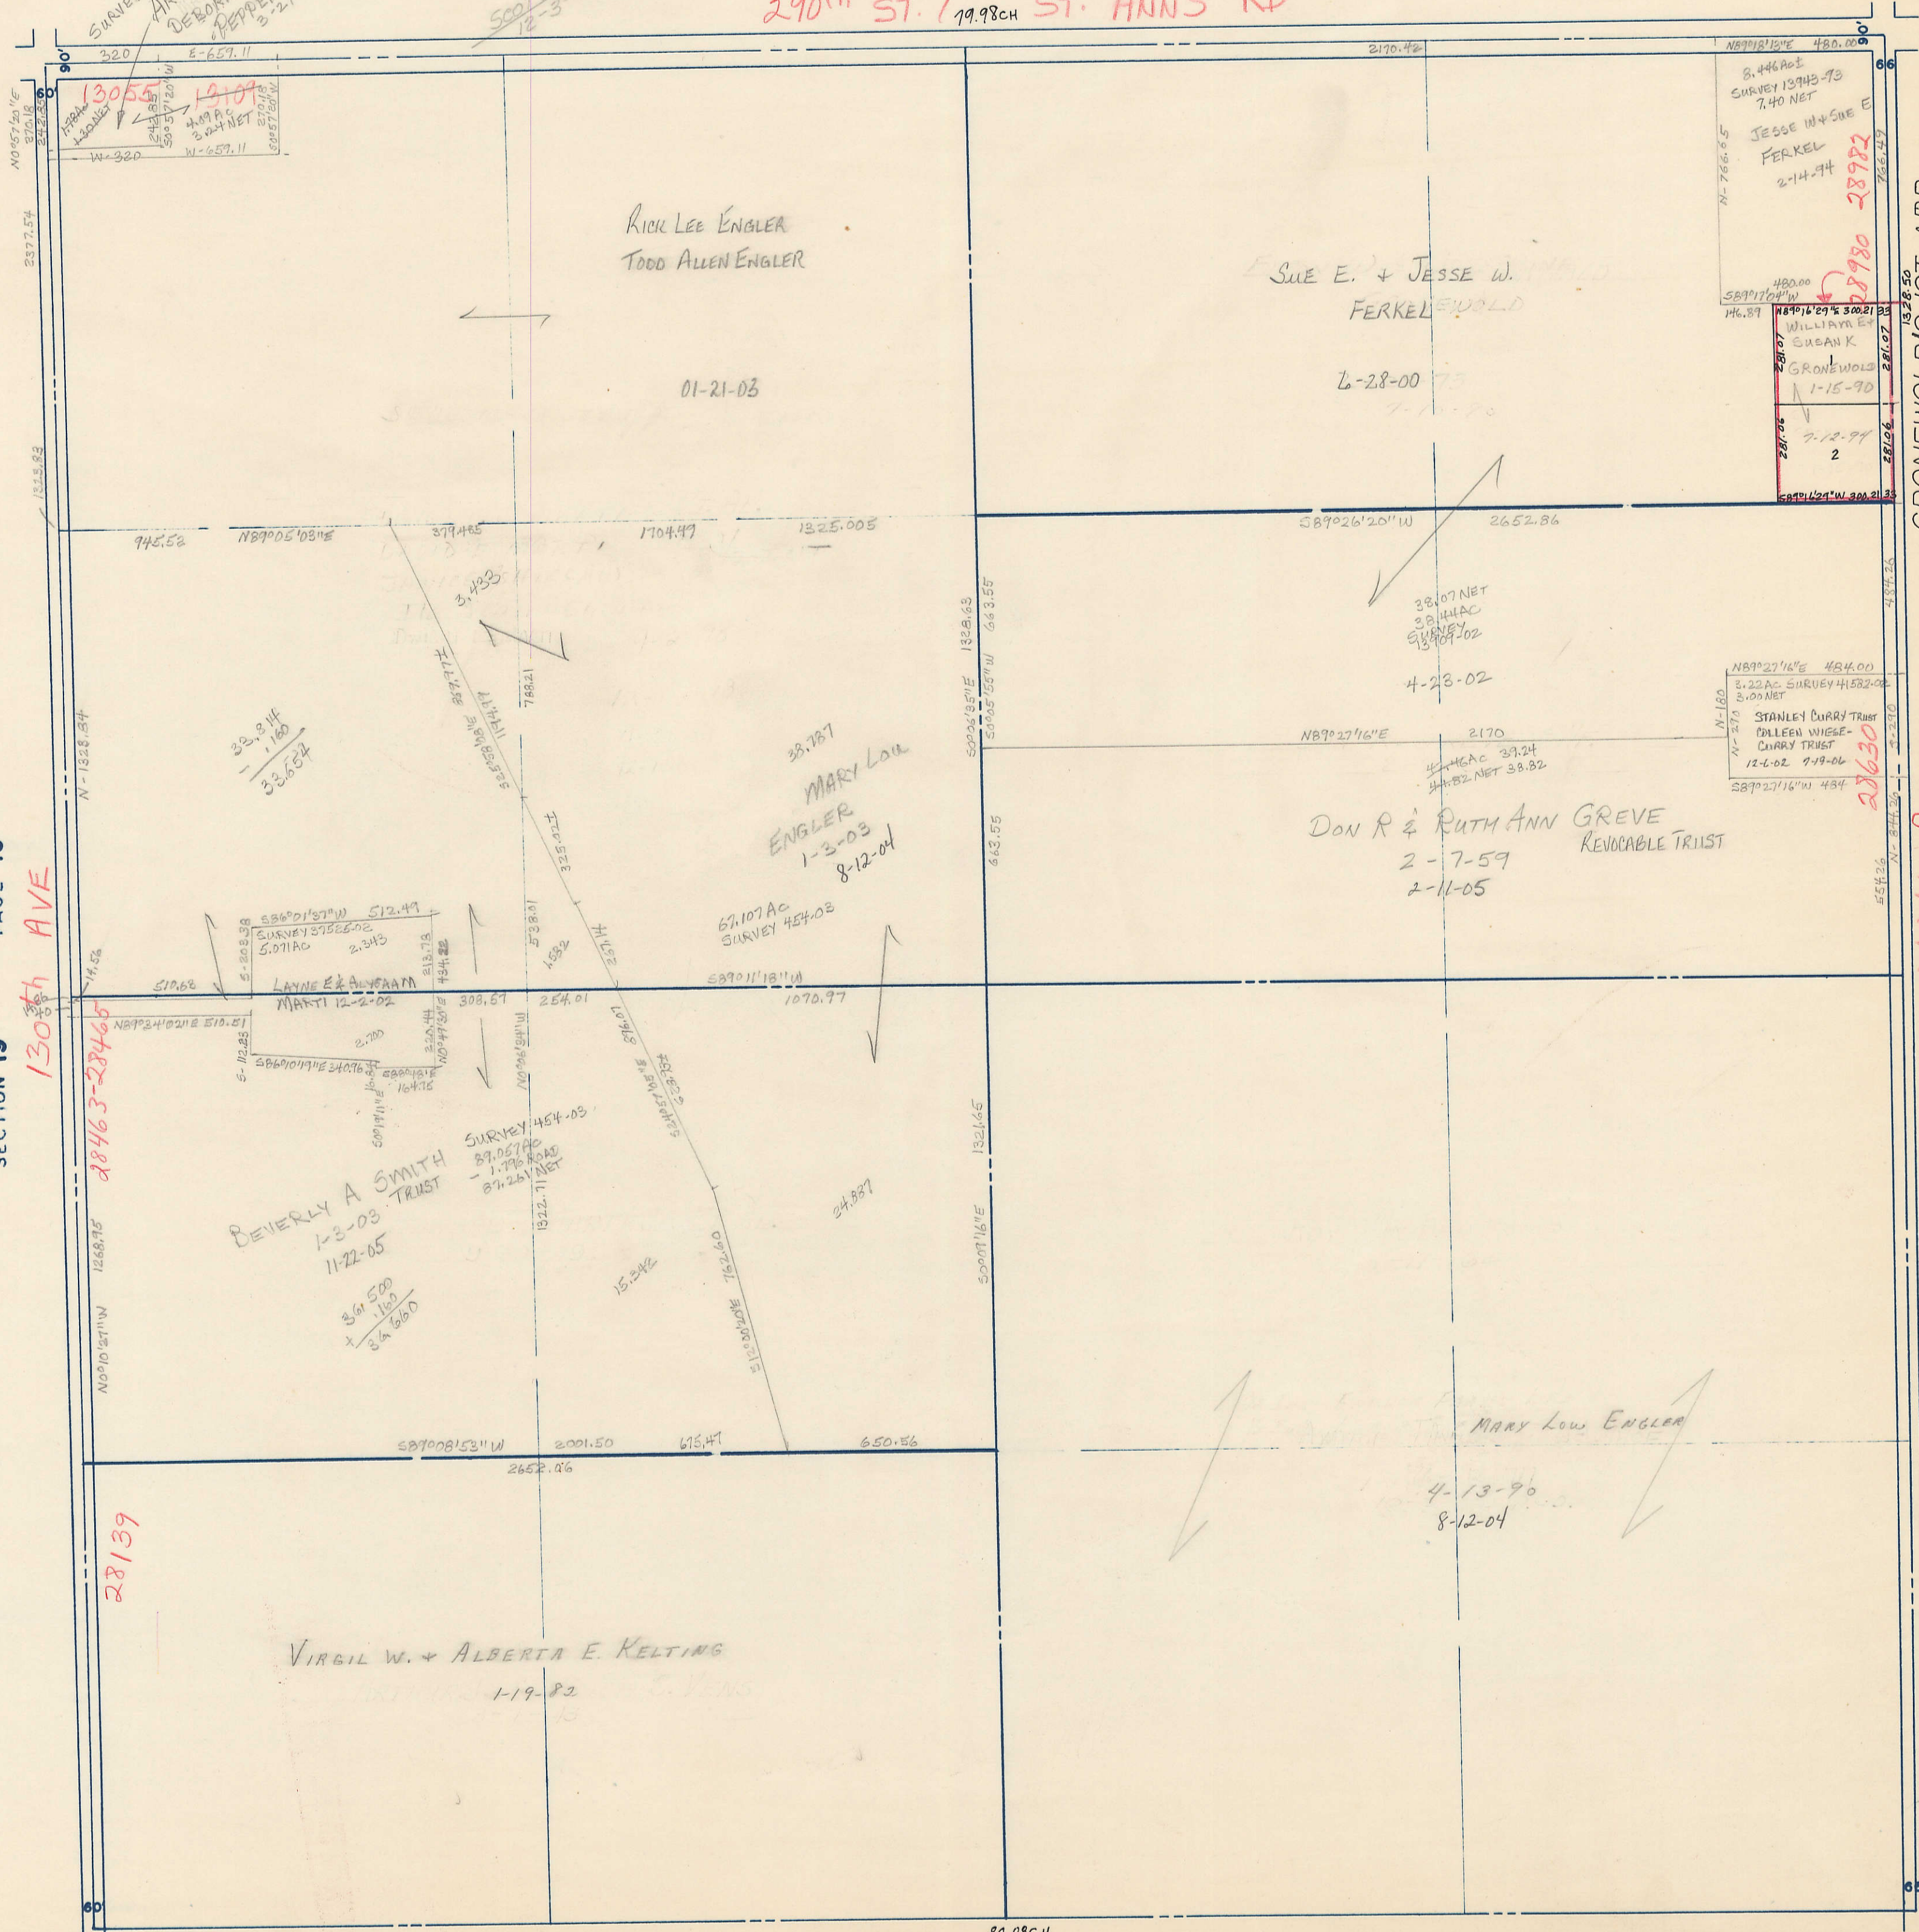

SECTION 20
TOWNSHIP 80 NORTH, RANGE 3 EAST,
5TH PRINCIPAL MERIDIAN
WINFIELD TOWNSHIP
SCOTT COUNTY, IOWA

TRANSFER PAGE 480

SCALE: 1 INCH = 330 FEET

SECTION 17 PAGE 17

290th ST. / 19.98CH ST. ANN'S RD

SCOTT CO.
12-3-58

SURVEY 52578
ARTHUR R &
DEBORAH S
PEPERS
3-27-98

GRONWOLD'S 1ST ADD.

140th AVE

SECTION 19 PAGE 19
130th AVE

SECTION 21 PAGE 21