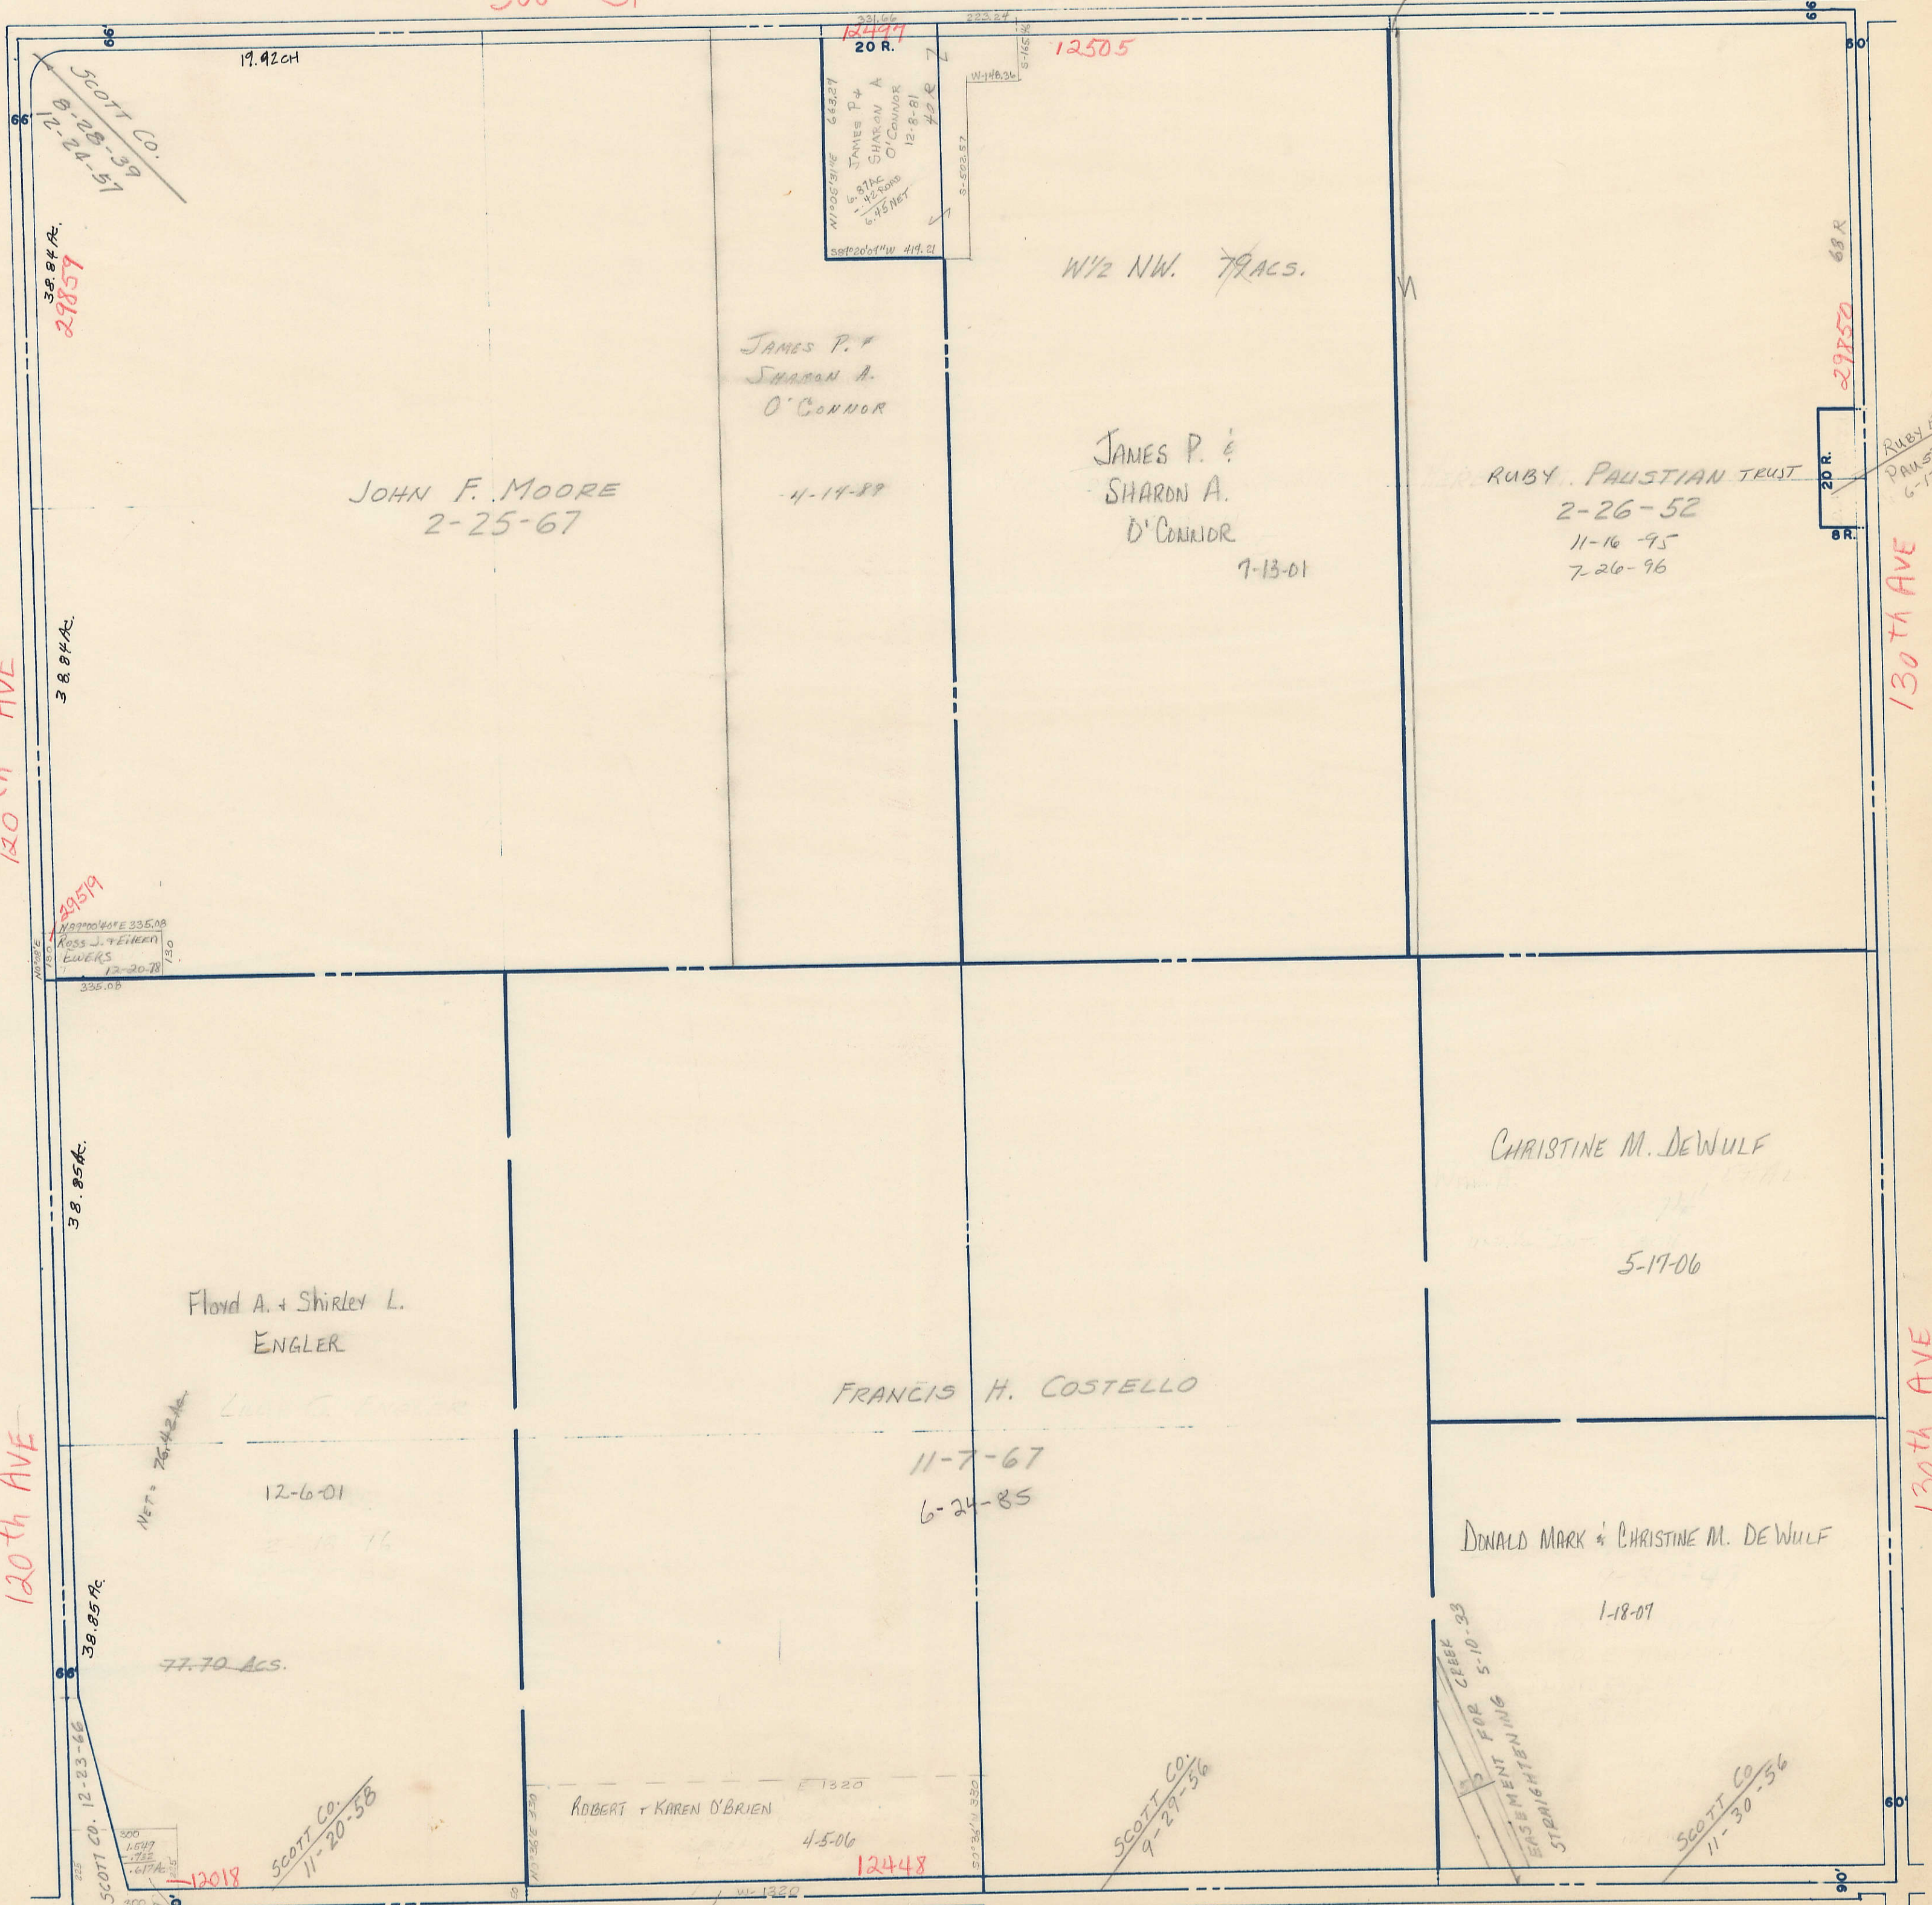

SECTION 18
TOWNSHIP 80 NORTH, RANGE 3 EAST,
5TH PRINCIPAL MERIDIAN
WINFIELD TOWNSHIP
SCOTT COUNTY, IOWA

TRANSFER PAGE 478

SCALE: 1 INCH = 330 FEET

SECTION 7 PAGE 7

300th St

300th St

PAGE ALLENS GROVE TWP

SECTION 13

PAGE 17

SECTION 17

130th Ave

290th St / ST. ANN'S RD

SECTION 19 PAGE 19

GARY A + ROSALIE M ENGLER 2-4-81