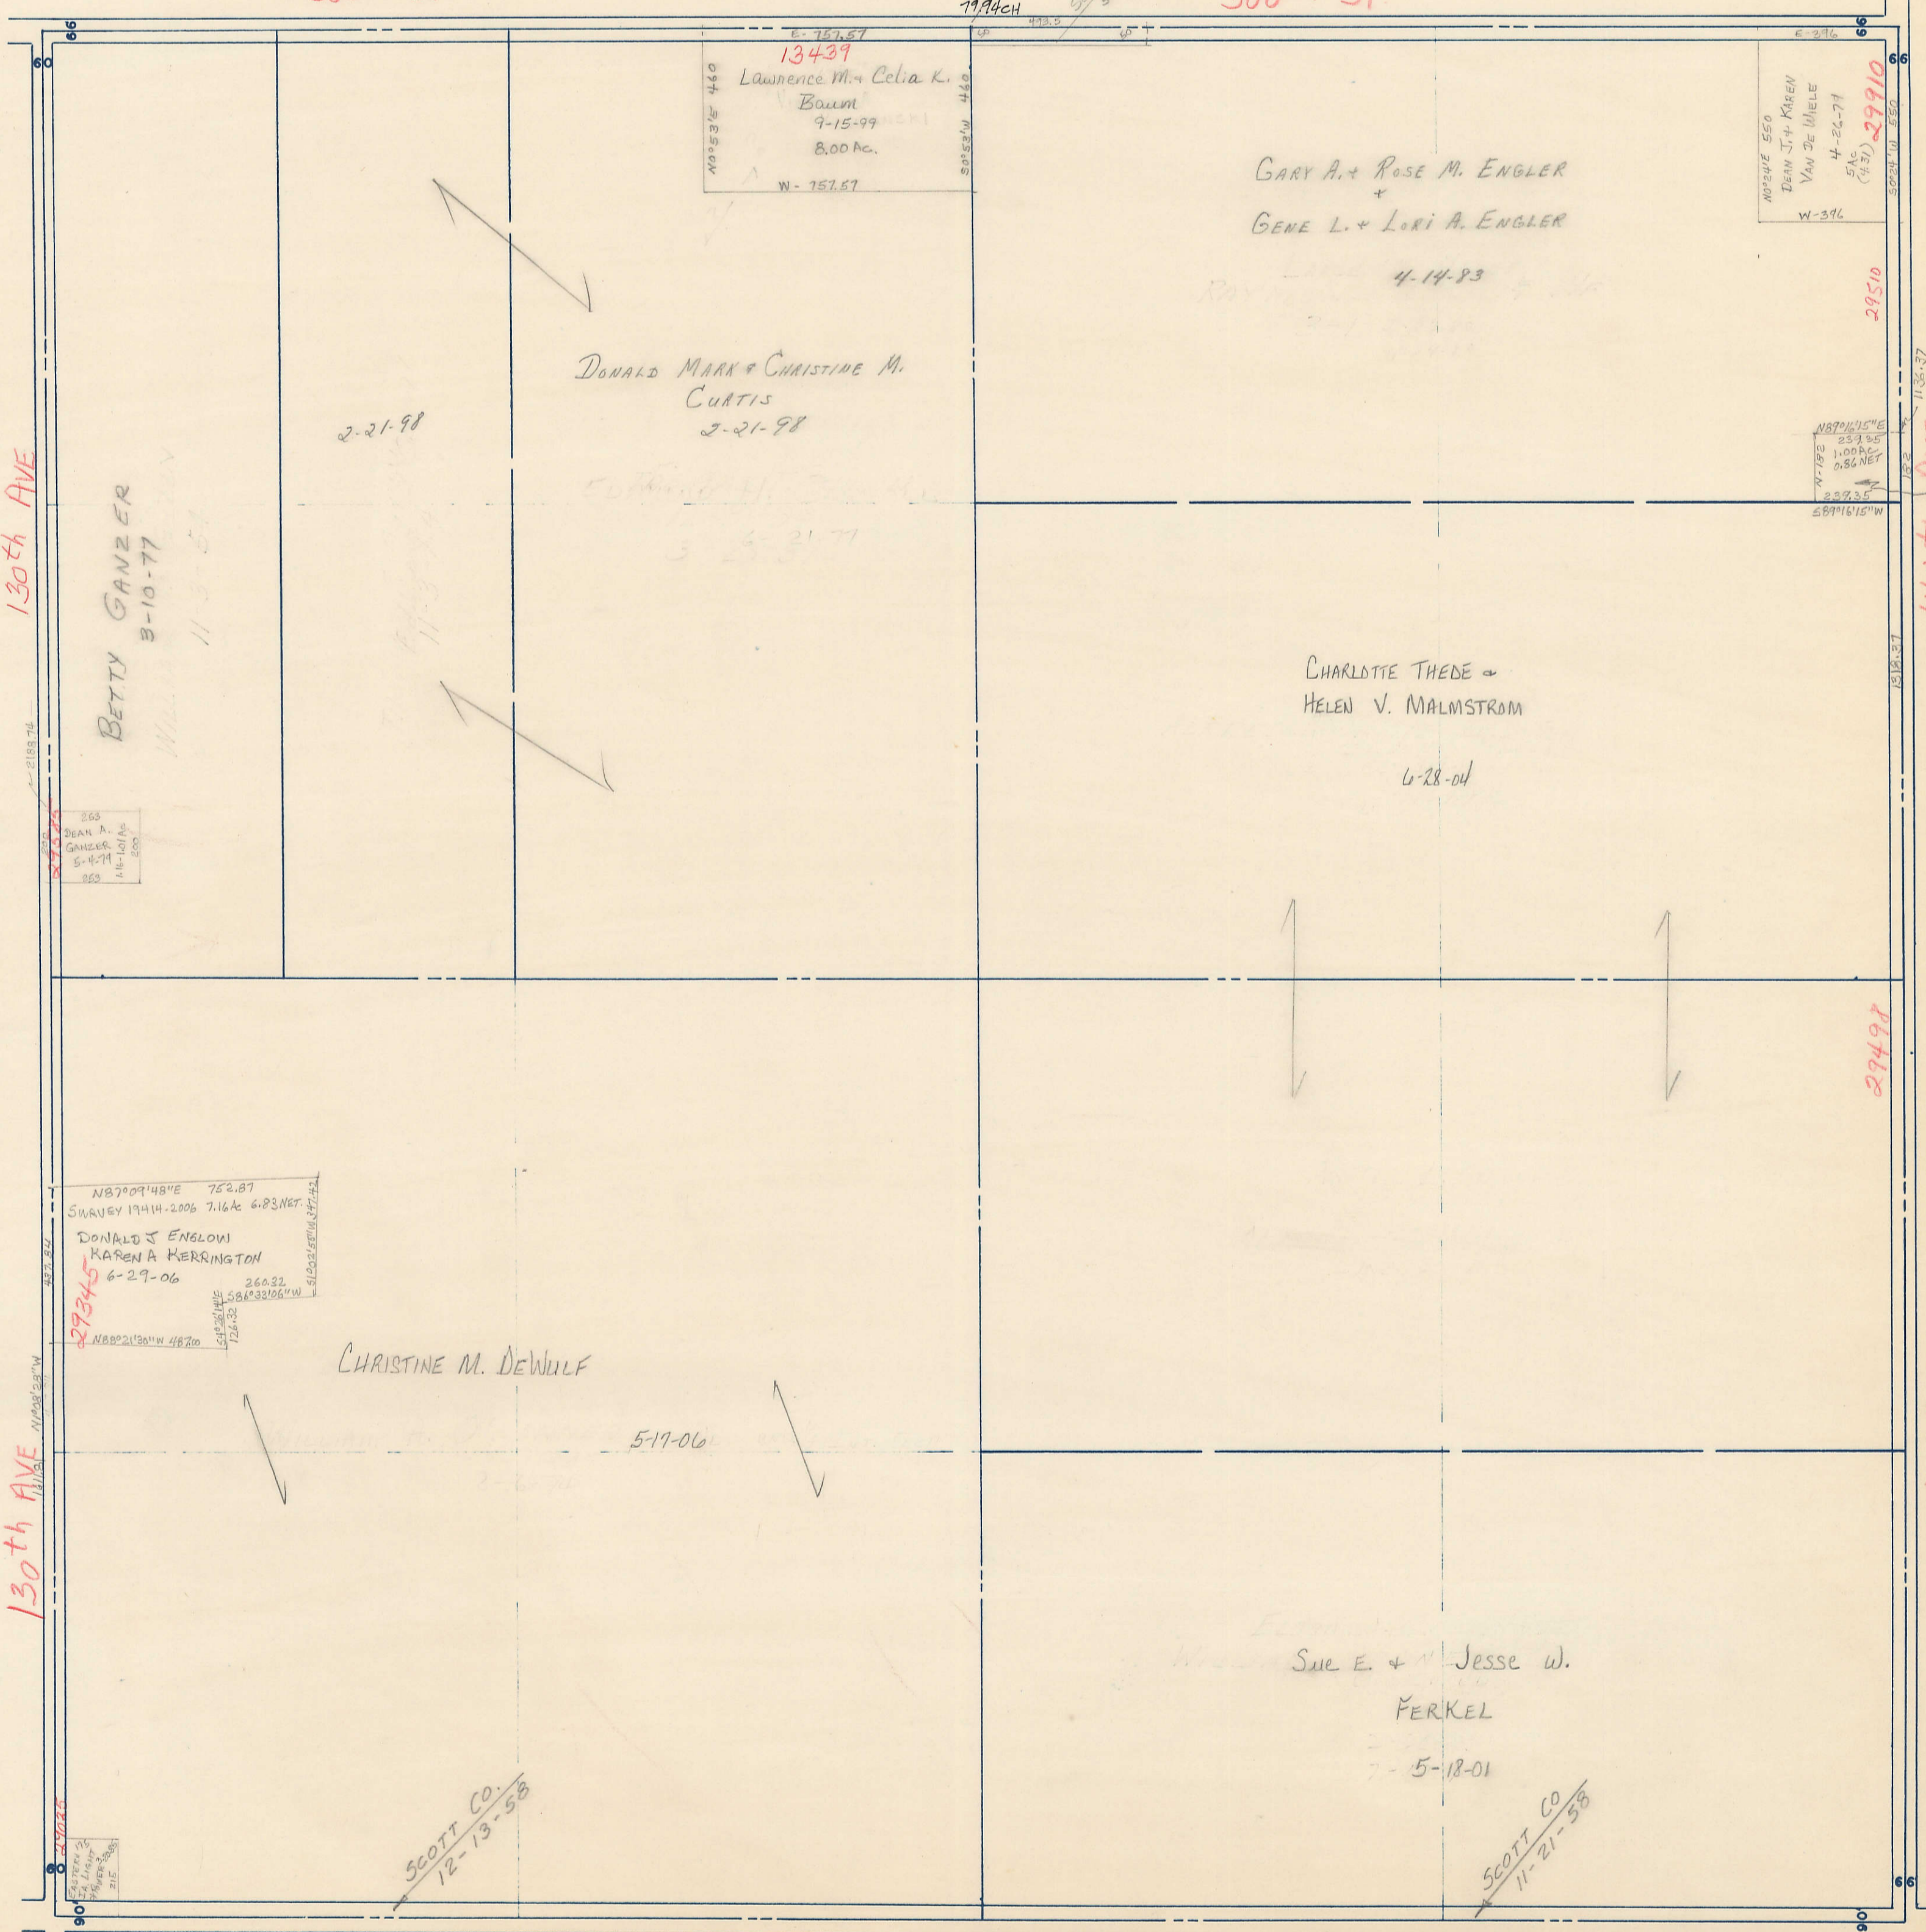

SECTION 17
TOWNSHIP 80 NORTH, RANGE 3 EAST,
5TH PRINCIPAL MERIDIAN
WINFIELD TOWNSHIP
SCOTT COUNTY, IOWA

TRANSFER PAGE 477

SCALE: 1 INCH = 330 FEET

SECTION 8 PAGE 8

300th ST

300th ST

SECTION 18 PAGE 18

SECTION 16 PAGE 16