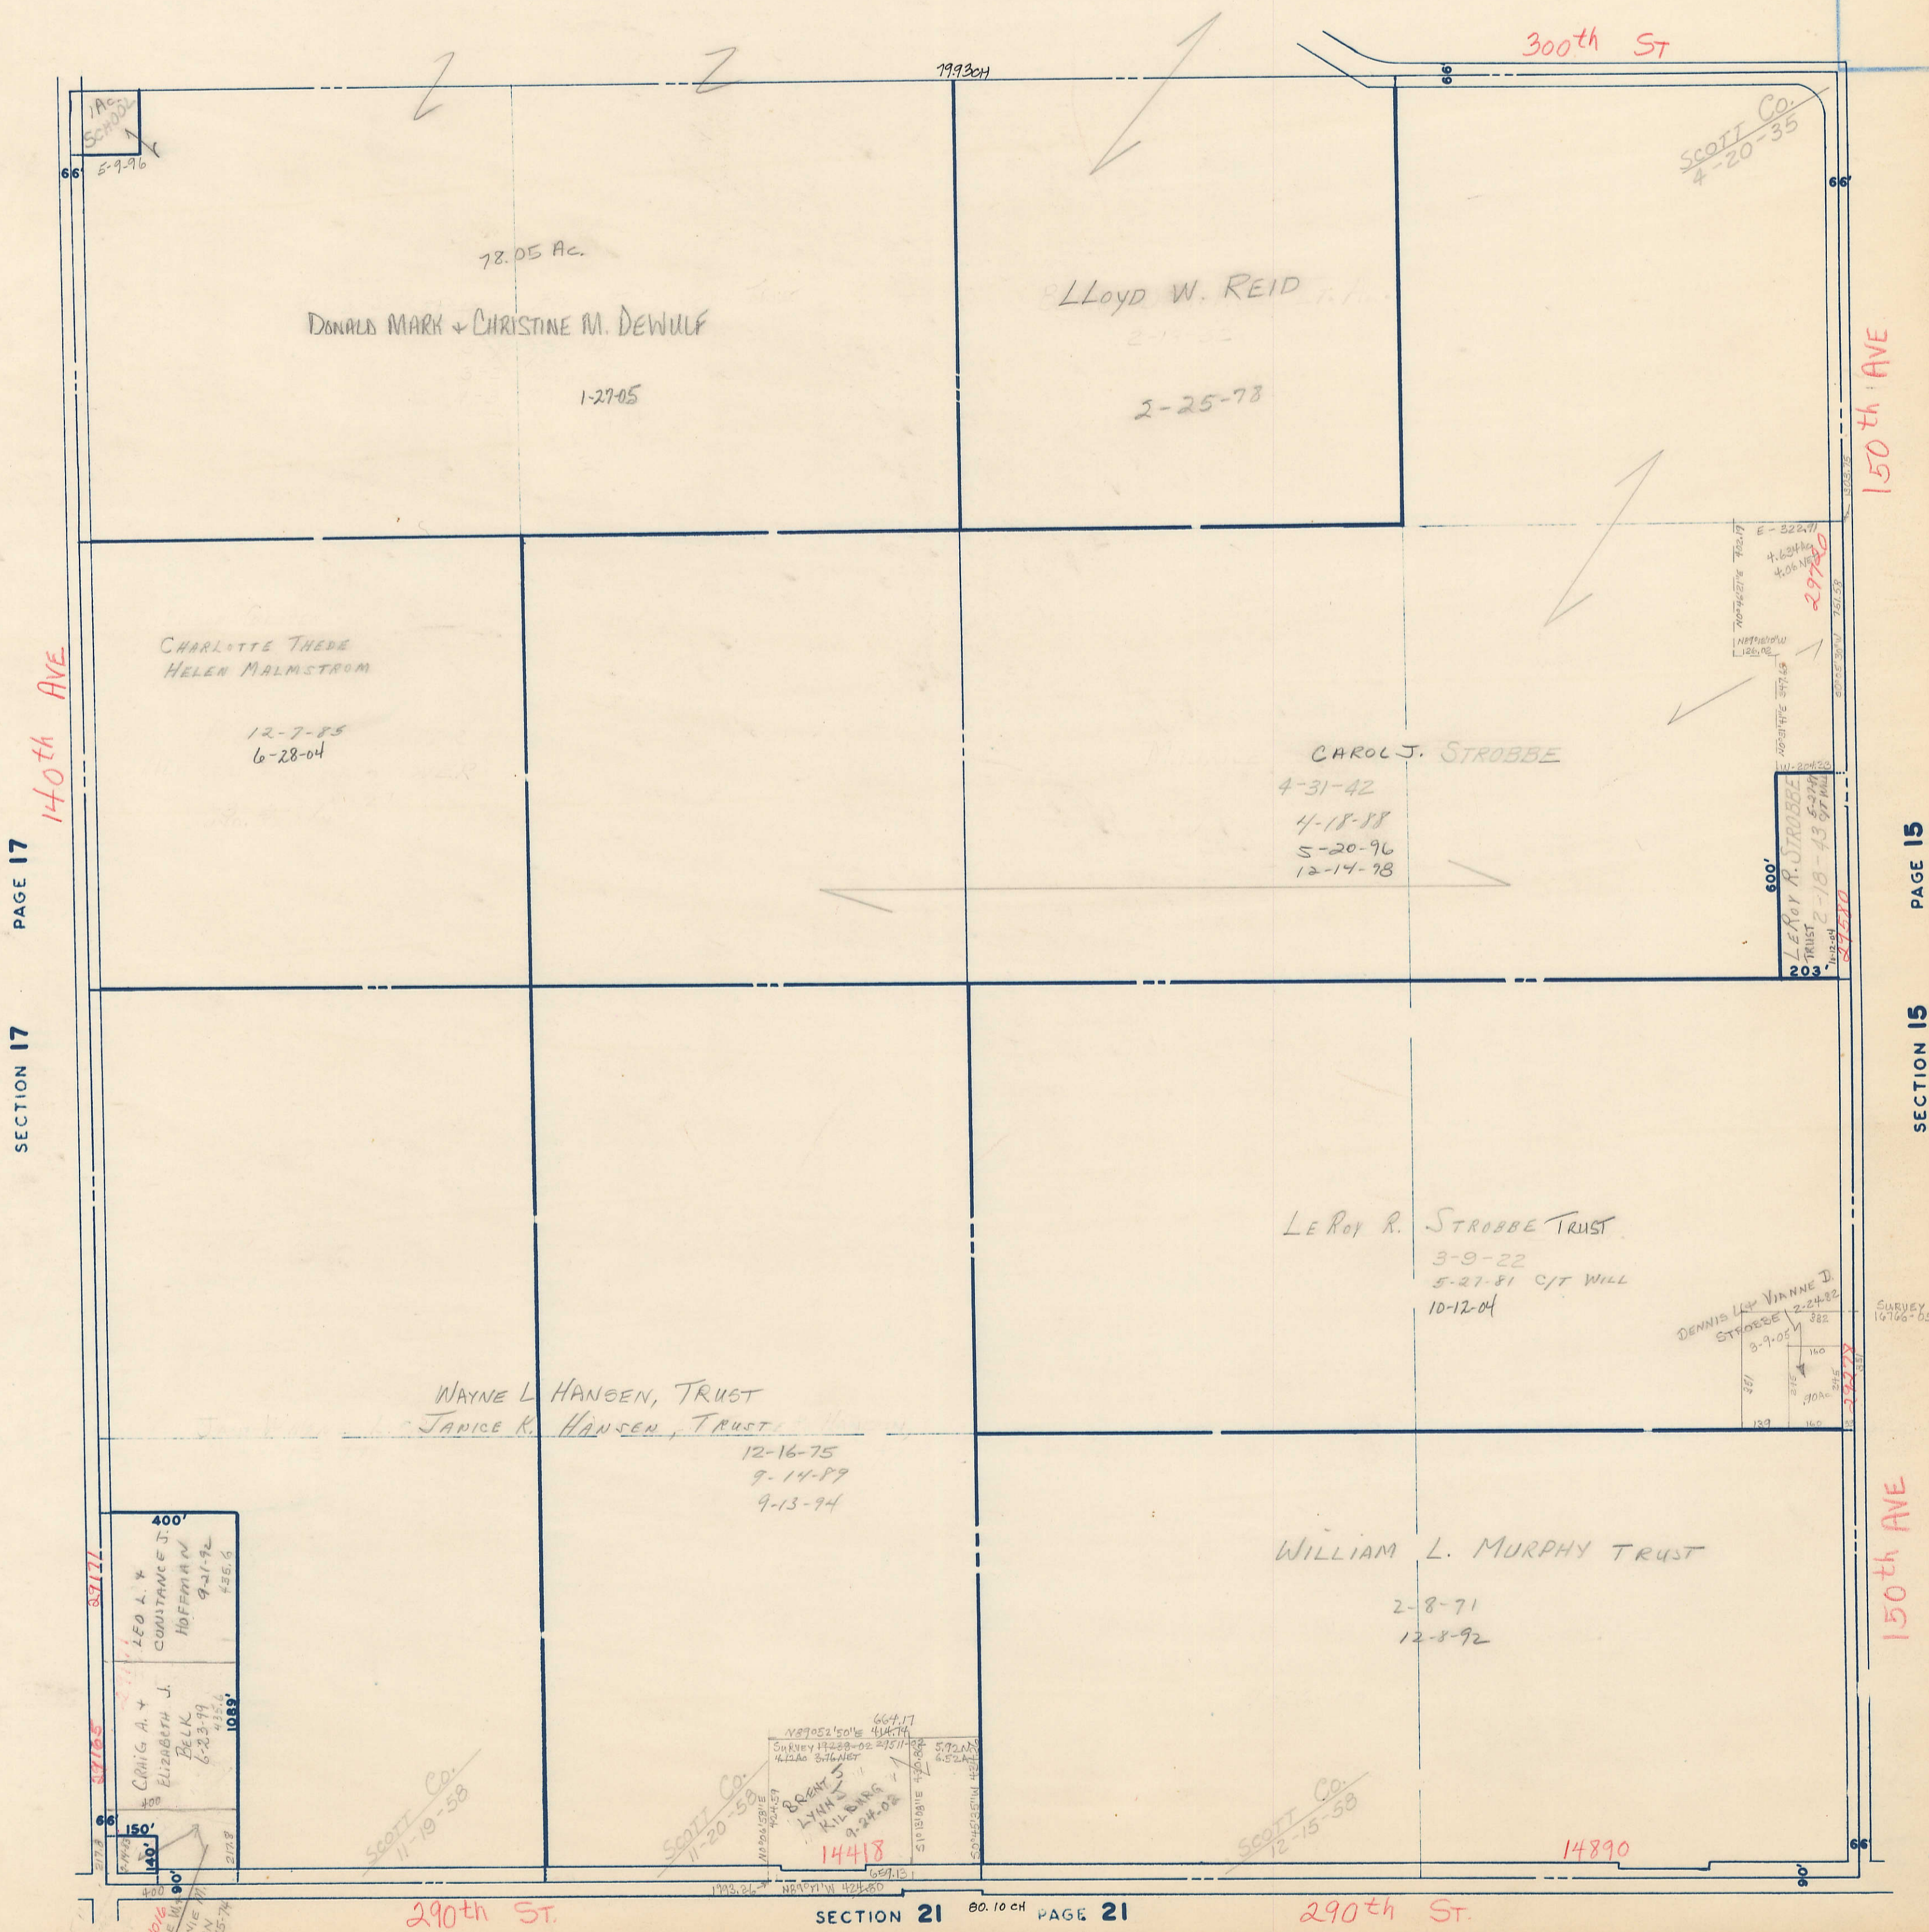

SECTION 16
TOWNSHIP 80 NORTH, RANGE 3 EAST,
5TH PRINCIPAL MERIDIAN
WINFIELD TOWNSHIP
SCOTT COUNTY, IOWA

TRANSFER PAGE 476

SCALE : 1 INCH = 330 FEET

SECTION 9 PAGE 9

SECTION 17 PAGE 17

SECTION 15 PAGE 15

SECTION 21 PAGE 21