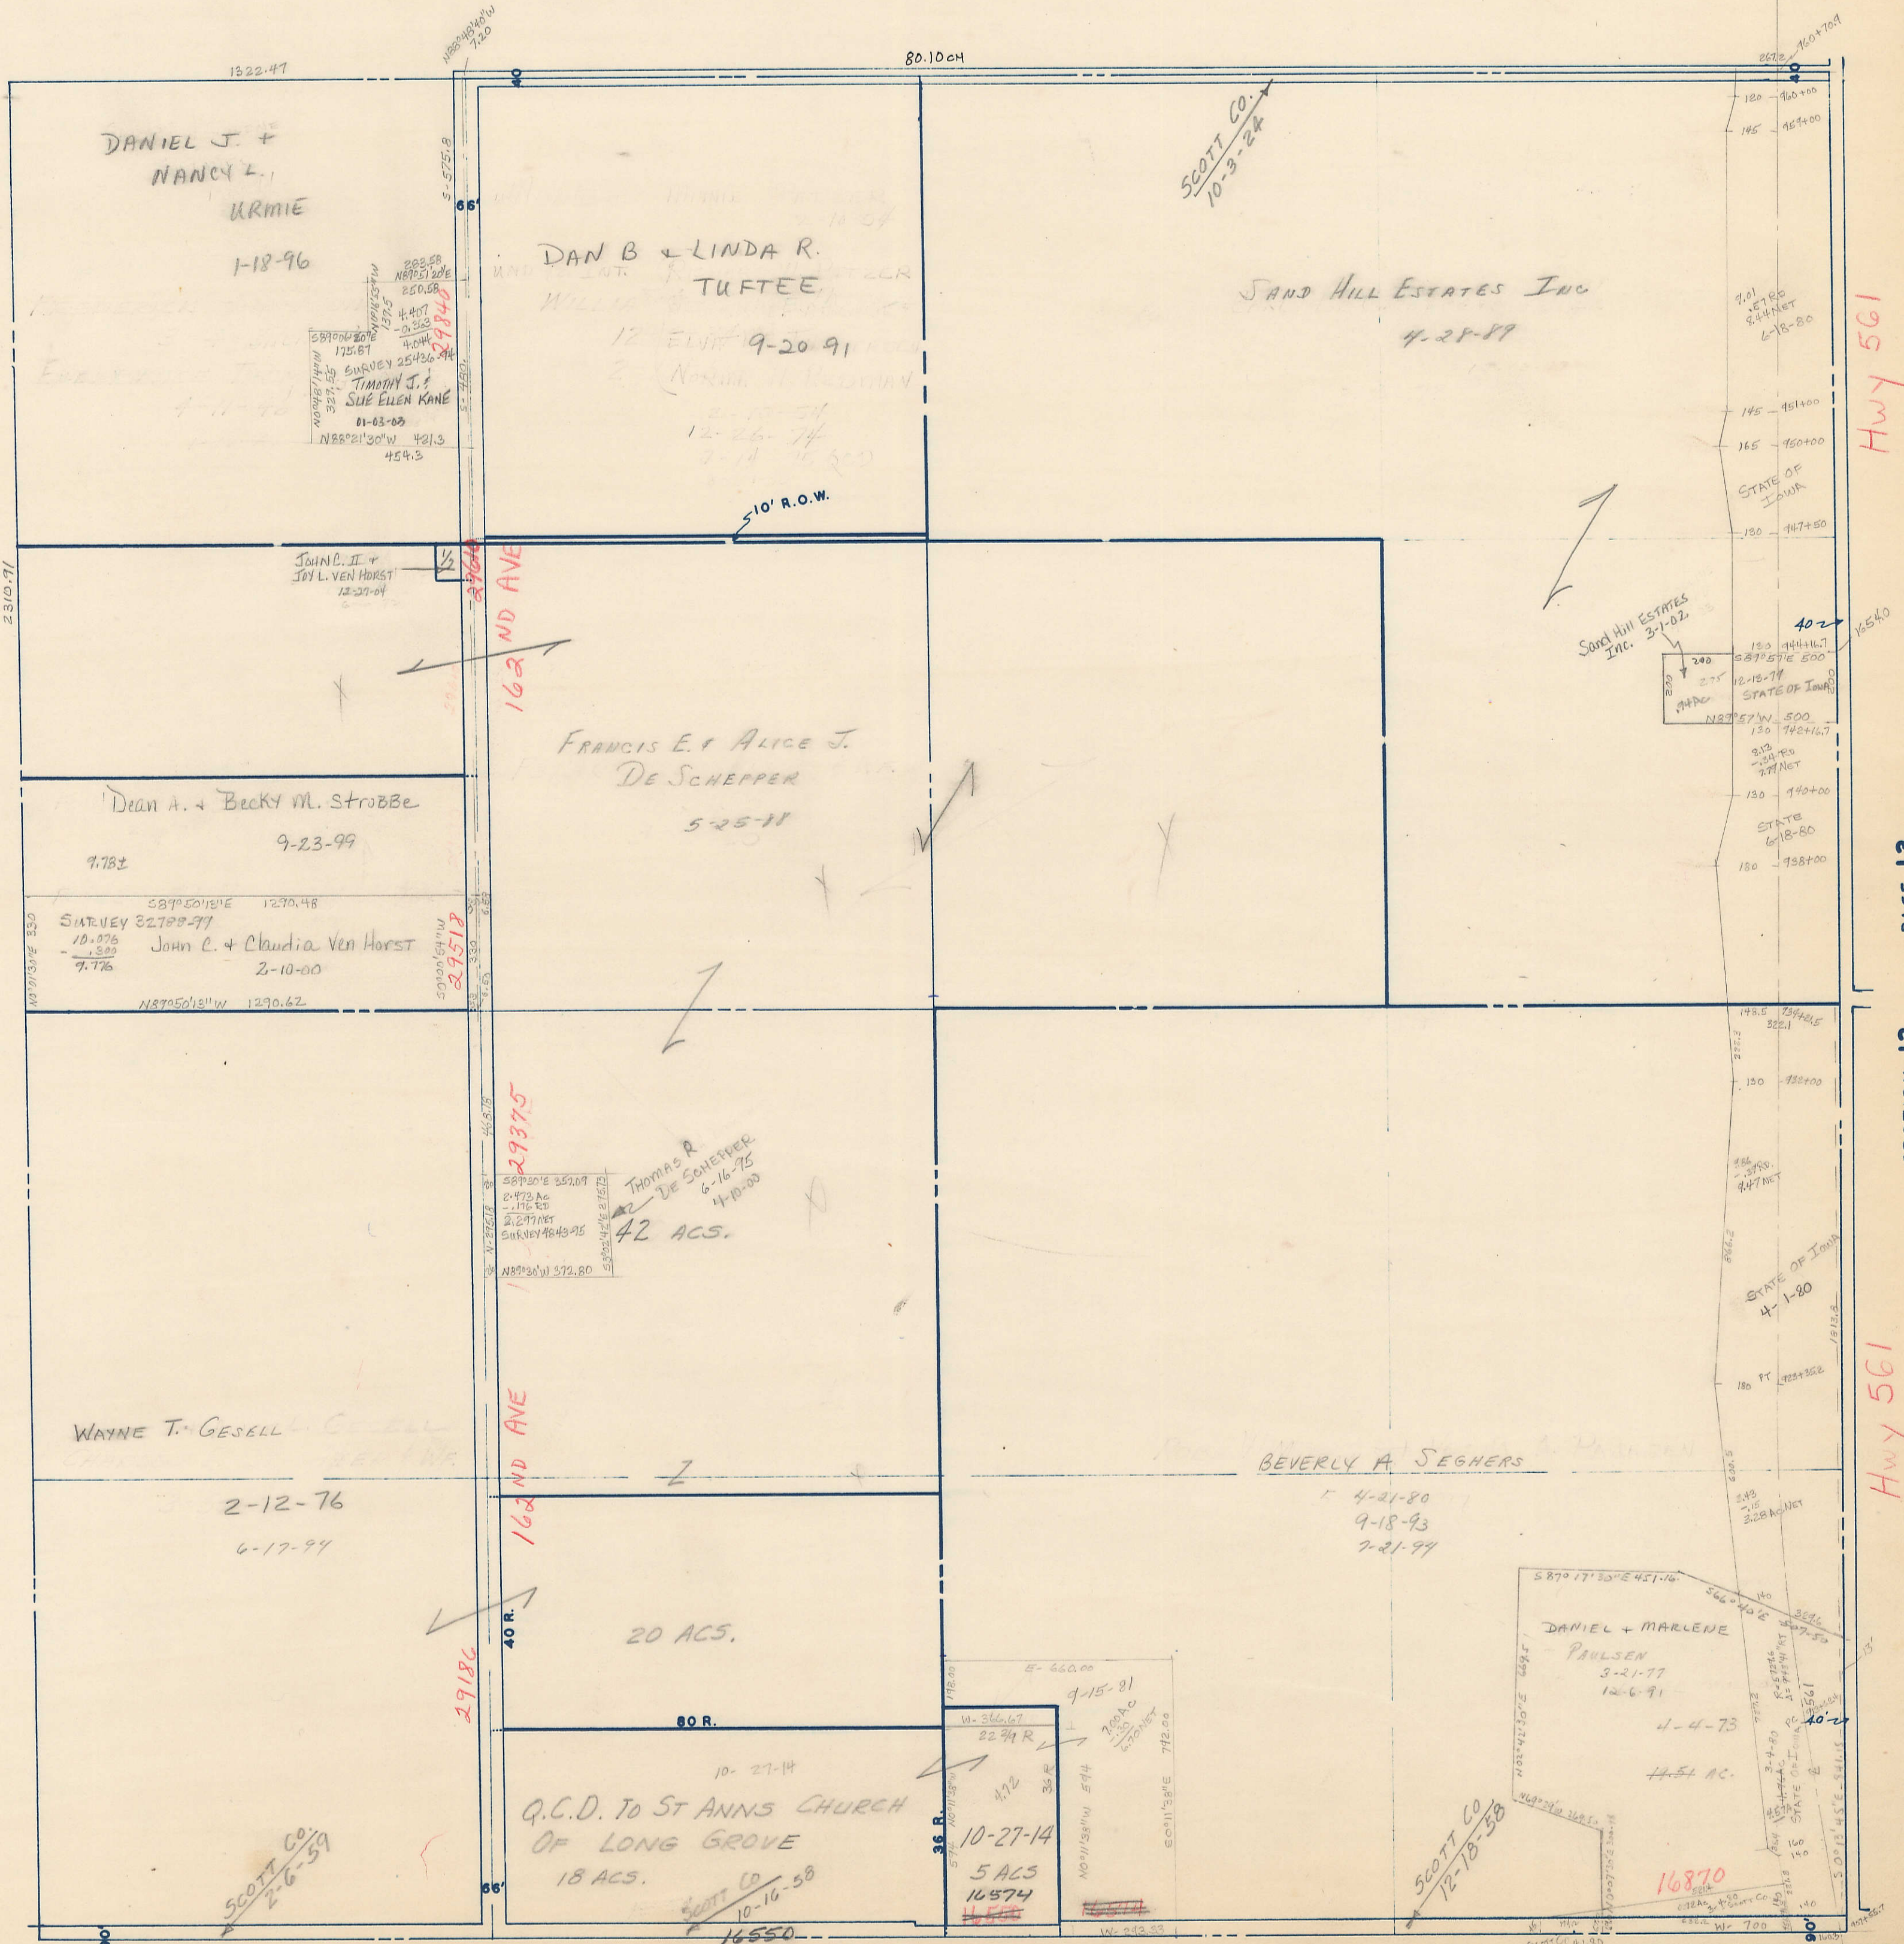

SECTION 14  
TOWNSHIP 80 NORTH, RANGE 3 EAST,  
5<sup>TH</sup> PRINCIPAL MERIDIAN  
WINFIELD TOWNSHIP  
SCOTT COUNTY, IOWA

TRANSFER PAGE 474

SCALE : 1 INCH = 330 FEET

SECTION 11 PAGE 11

PAGE 15

SECTION 15

PAGE 13

SECTION 13

290th St./ST. ANN'S RD

SECTION 23 PAGE 23

290th St./ST. ANN'S RD