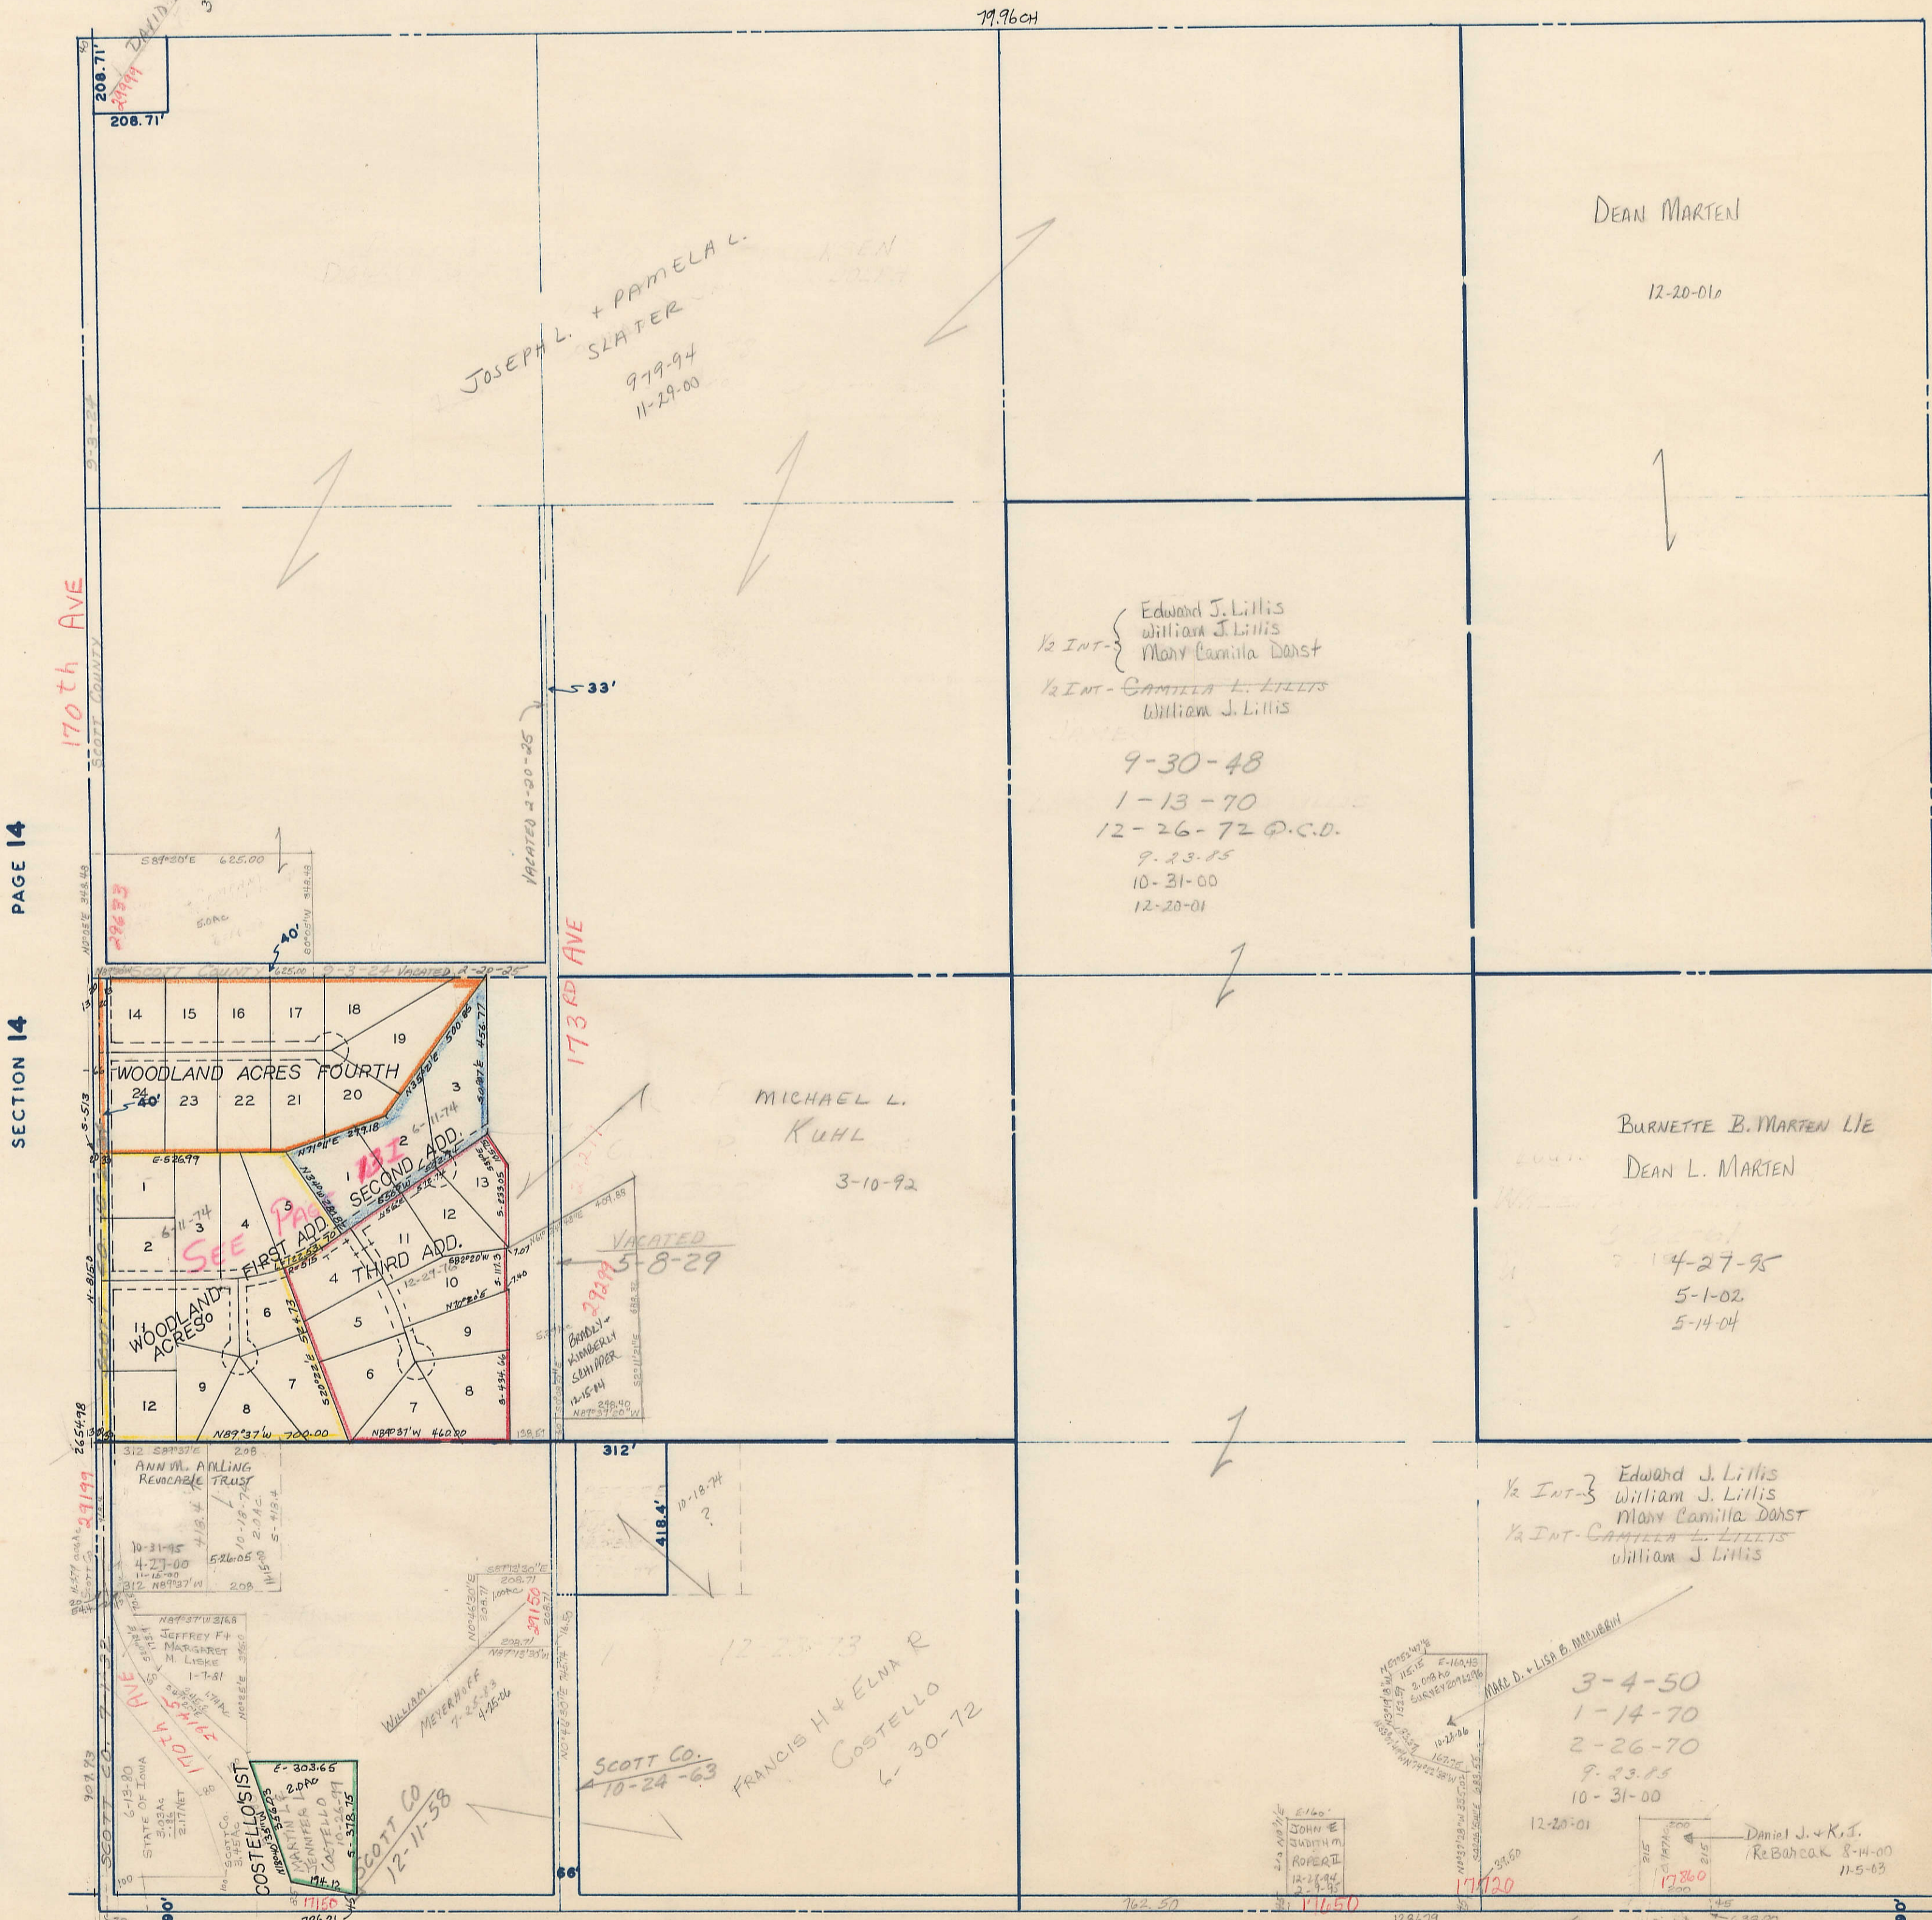

SECTION 13  
TOWNSHIP 80 NORTH, RANGE 3 EAST,  
5<sup>TH</sup> PRINCIPAL MERIDIAN  
WINFIELD TOWNSHIP  
SCOTT COUNTY, IOWA

TRANSFER PAGE 473

SCALE : 1 INCH = 330 FEET

SECTION 12 PAGE 12

SCALE : 1 INCH = 330 FEET

SECTION 12 PAGE 12

SECTION 14 PAGE 14

PAGE BUTLER TWP. SECTION 18