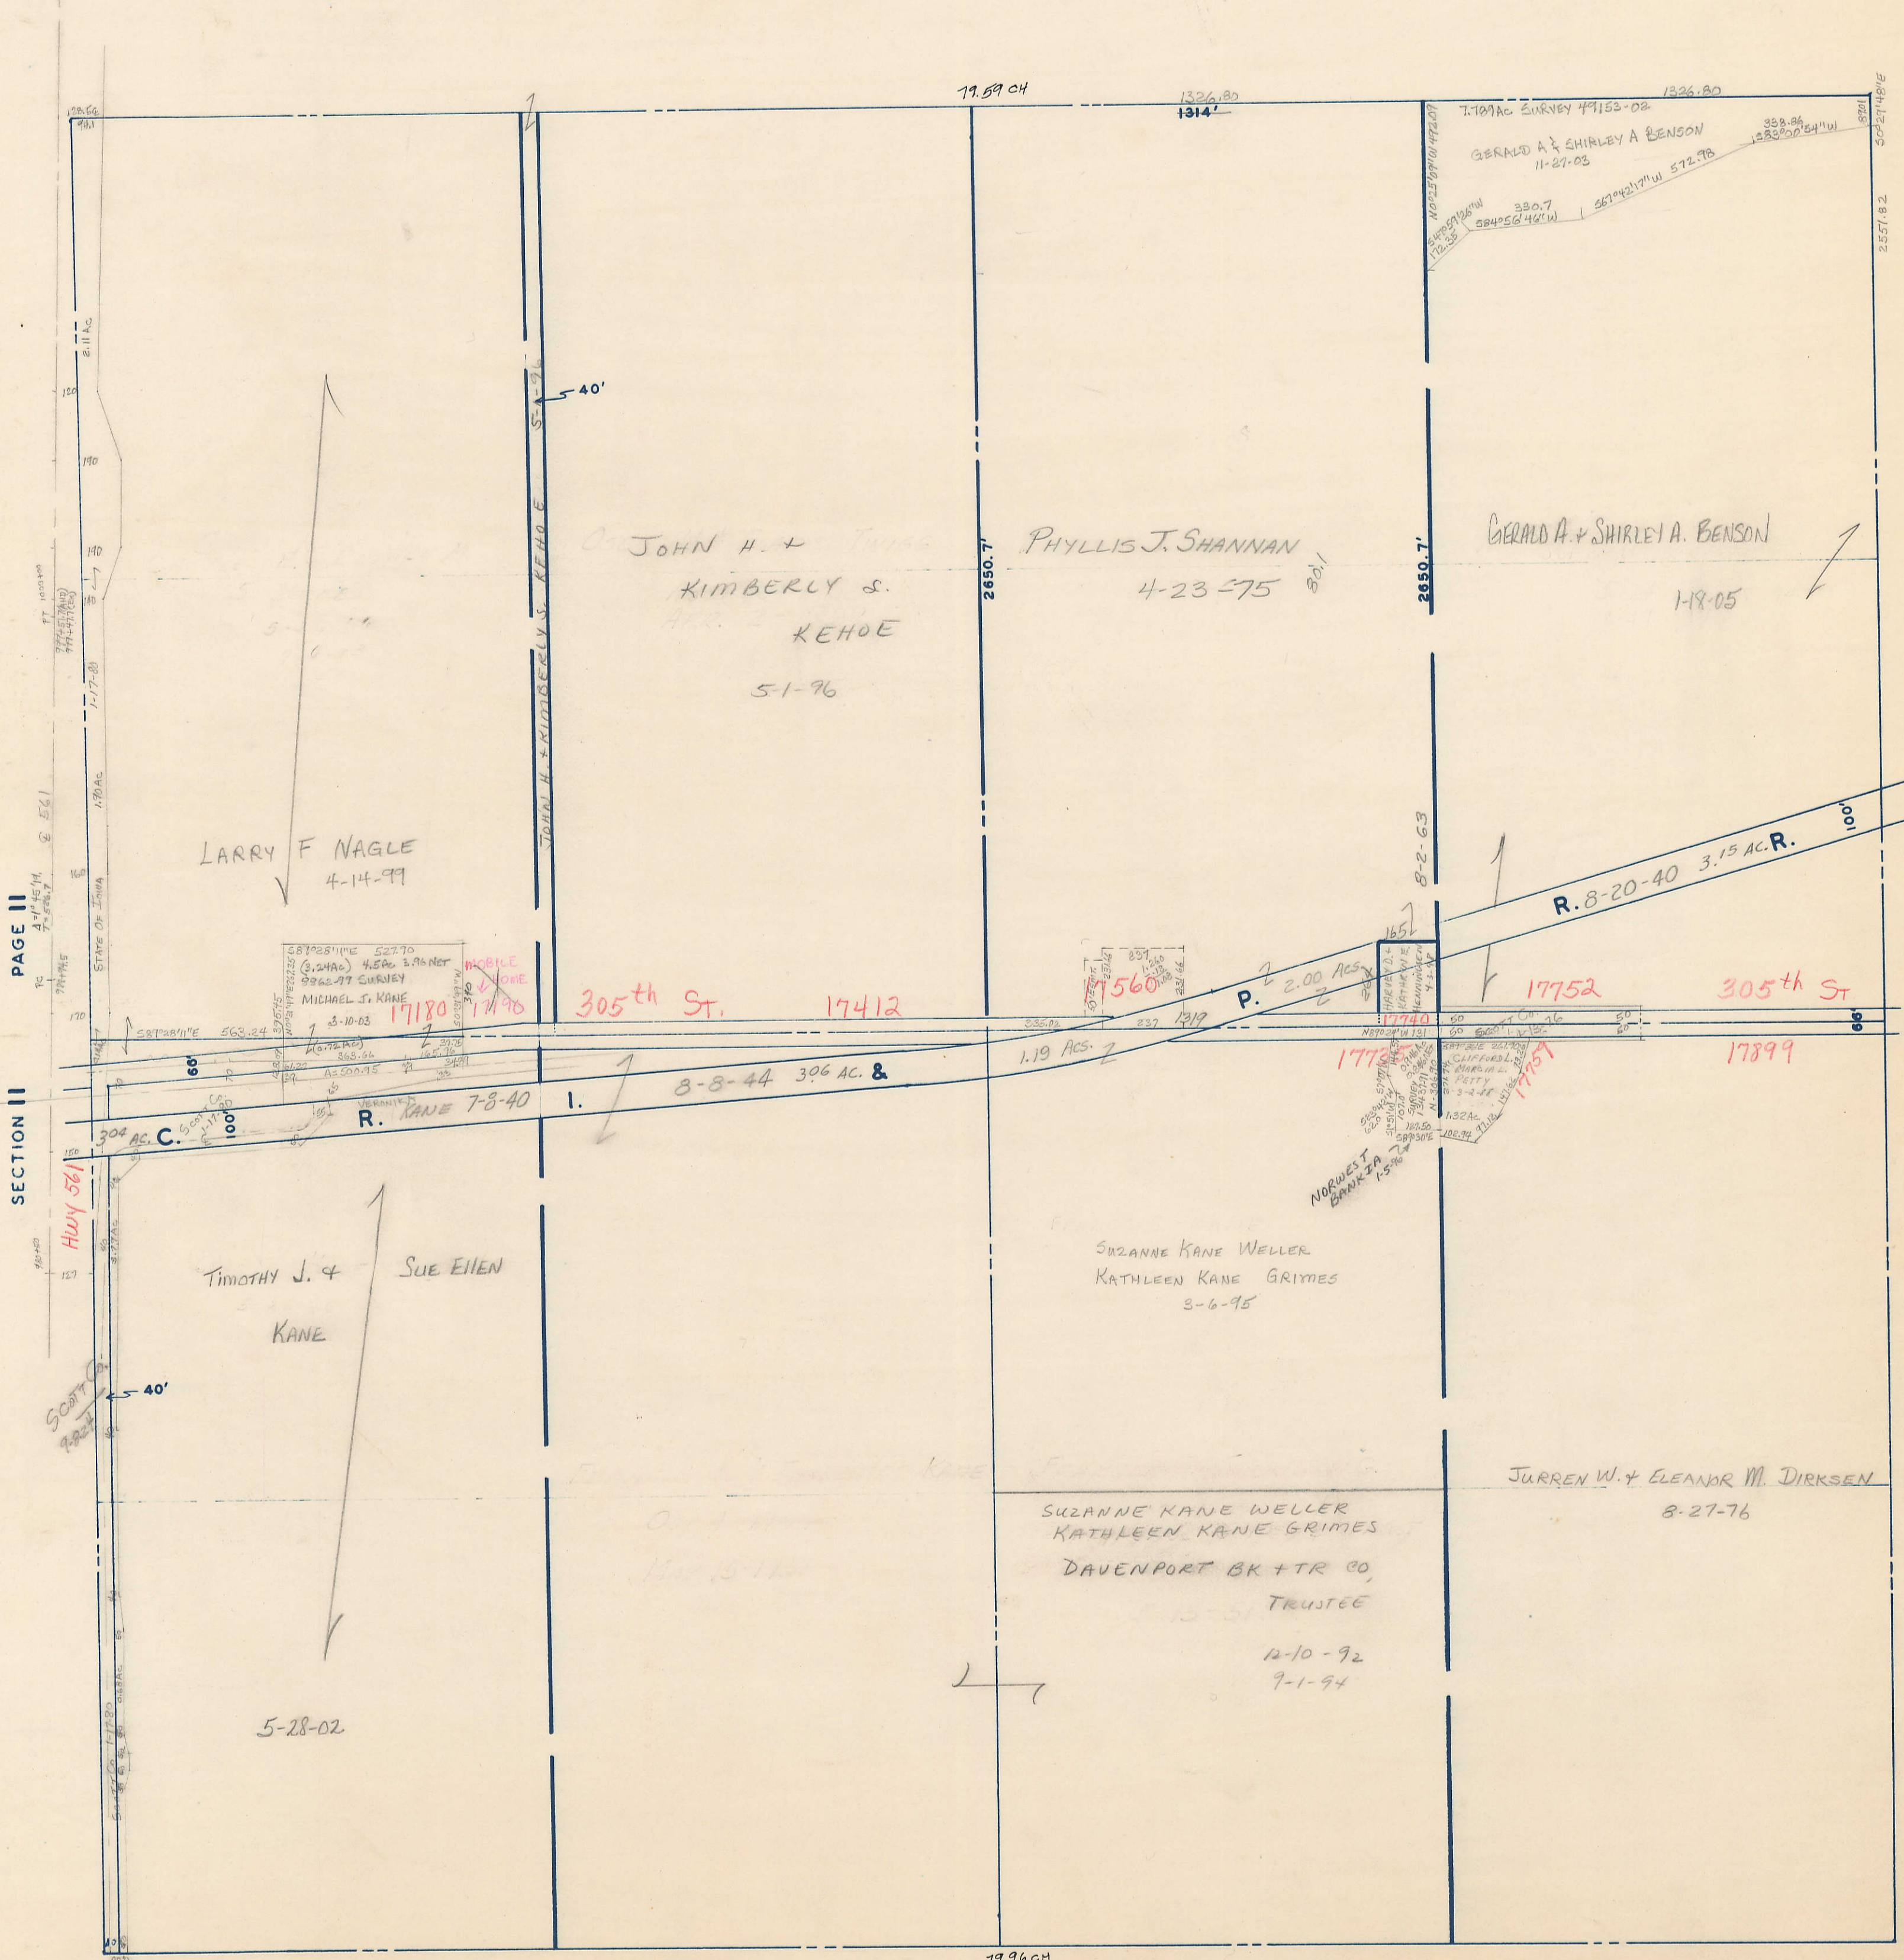

SECTION 12
TOWNSHIP 80 NORTH, RANGE 3 EAST,
5TH PRINCIPAL MERIDIAN
WINFIELD TOWNSHIP
SCOTT COUNTY, IOWA

TRANSFER PAGE 472

SCALE: 1 INCH = 330 FEET

SECTION I PAGE I

SECTION 7 PAGE BUTLER TWP.